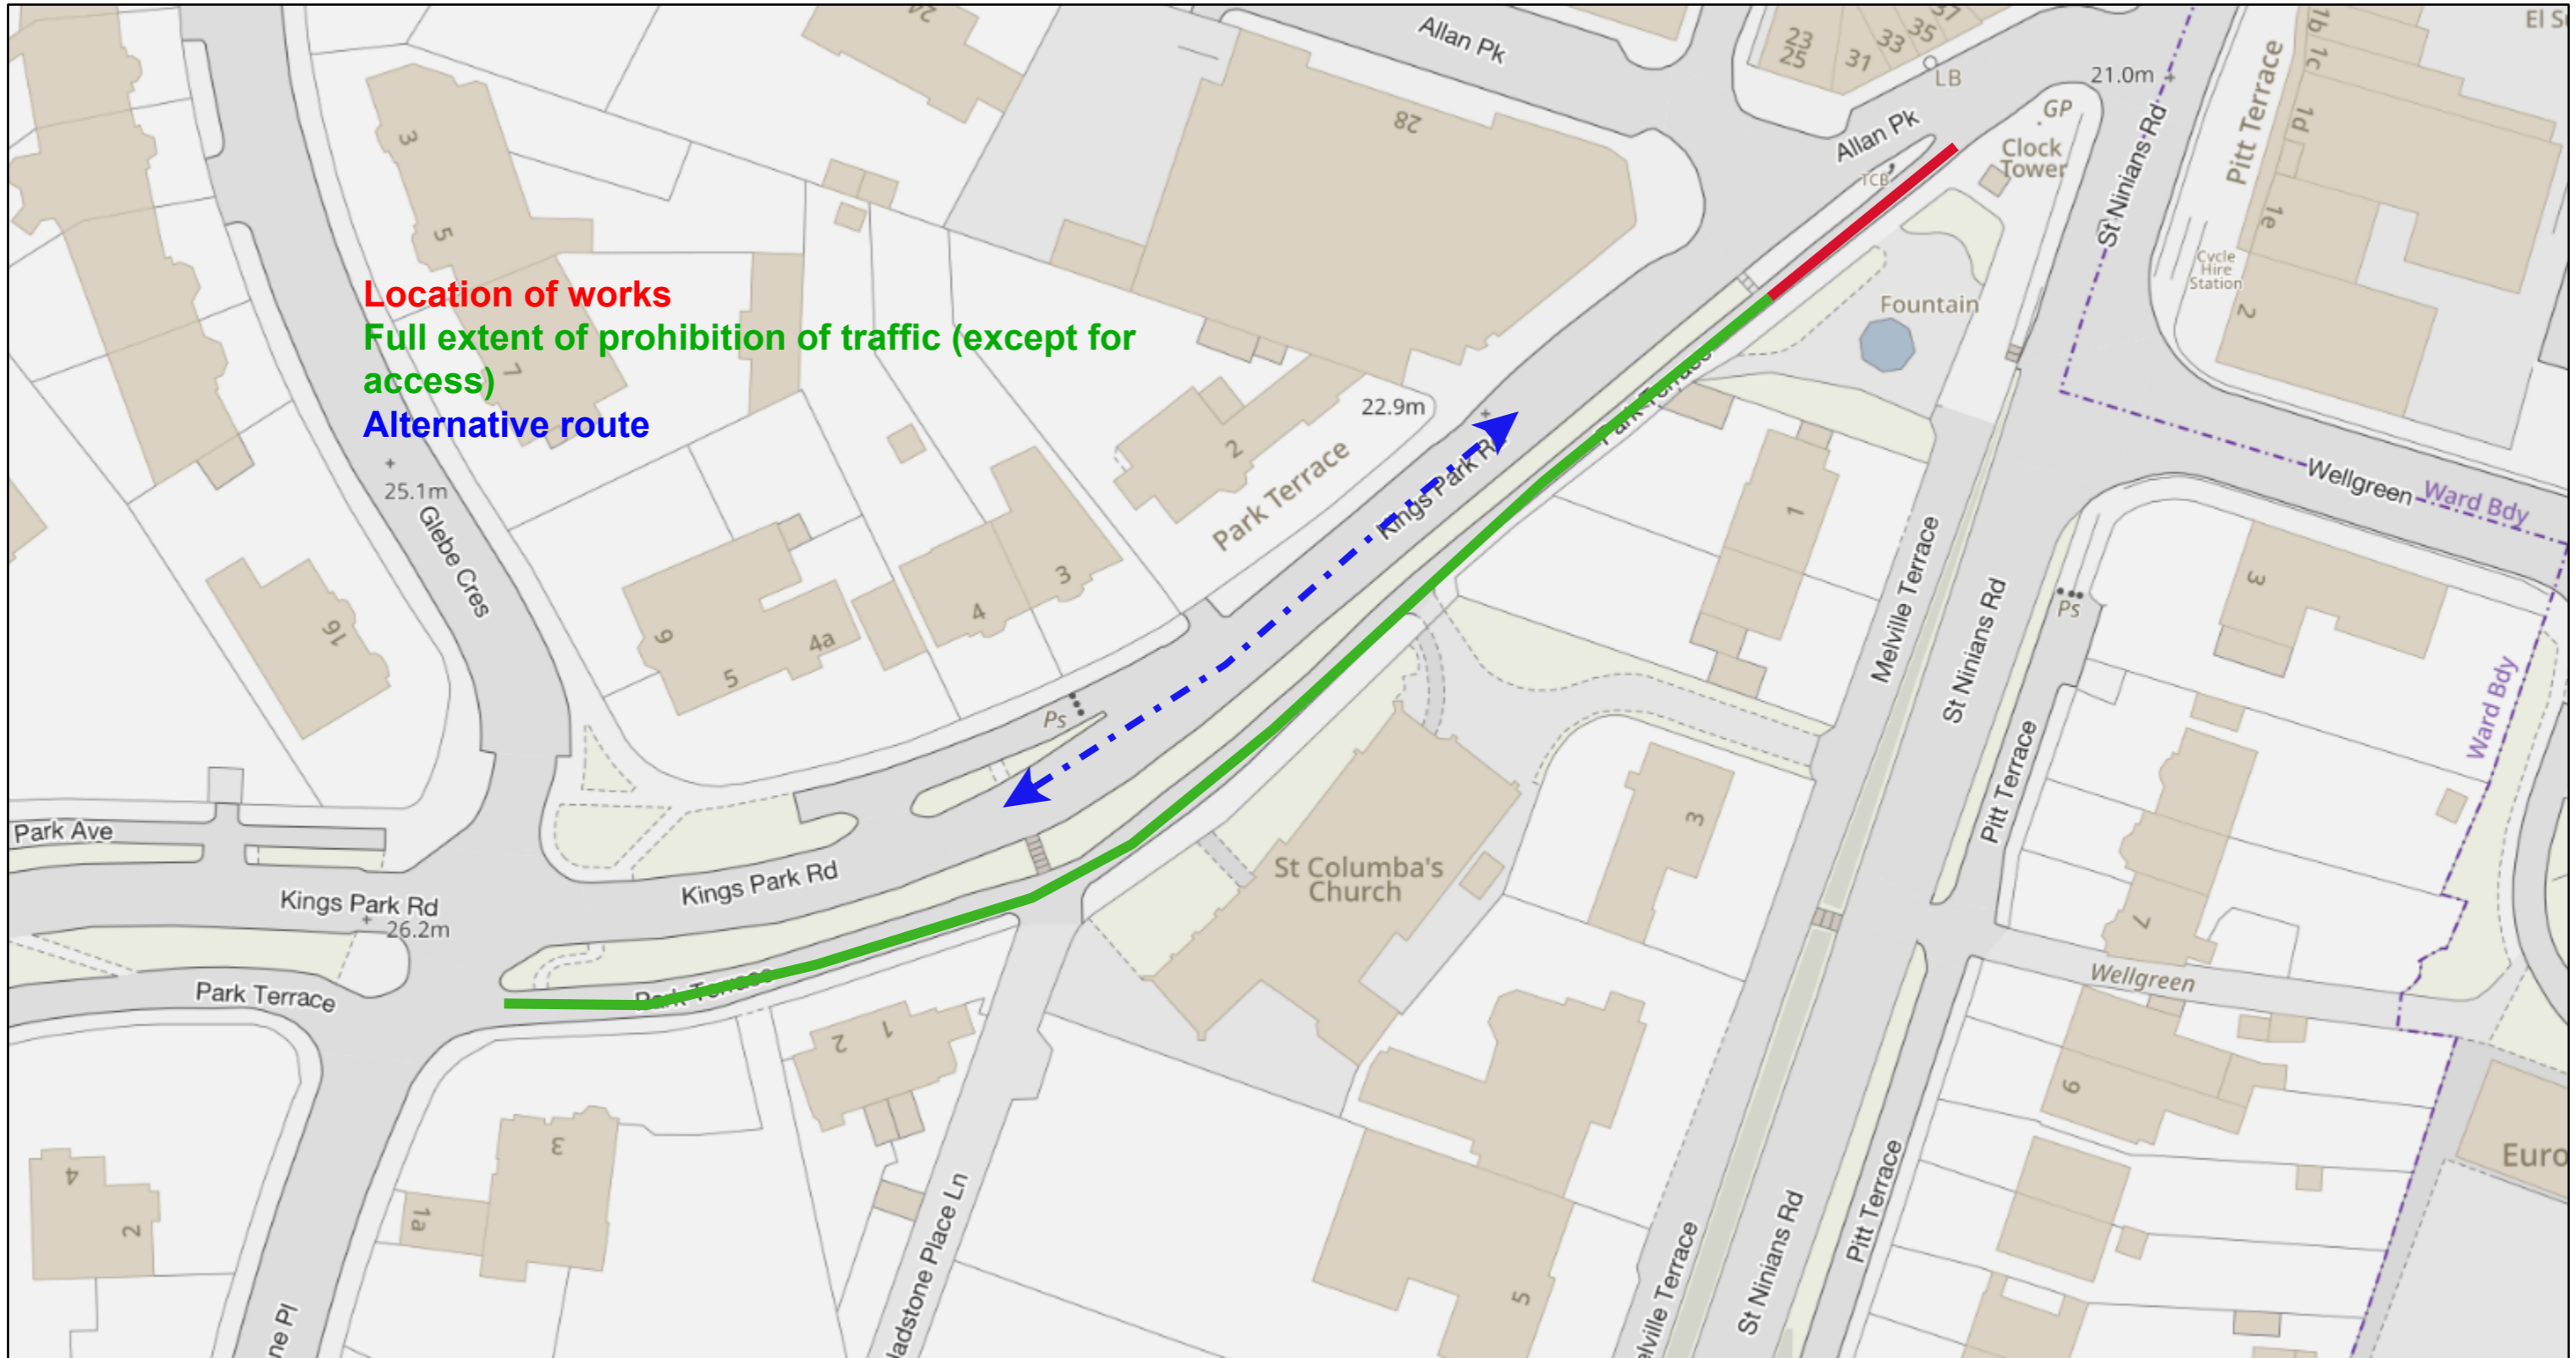

Prohibition of Traffic - Park Terrace, Stirling

Location of works
Full extent of prohibition of traffic (except for access)
Alternative route

26/04/2024

1:813