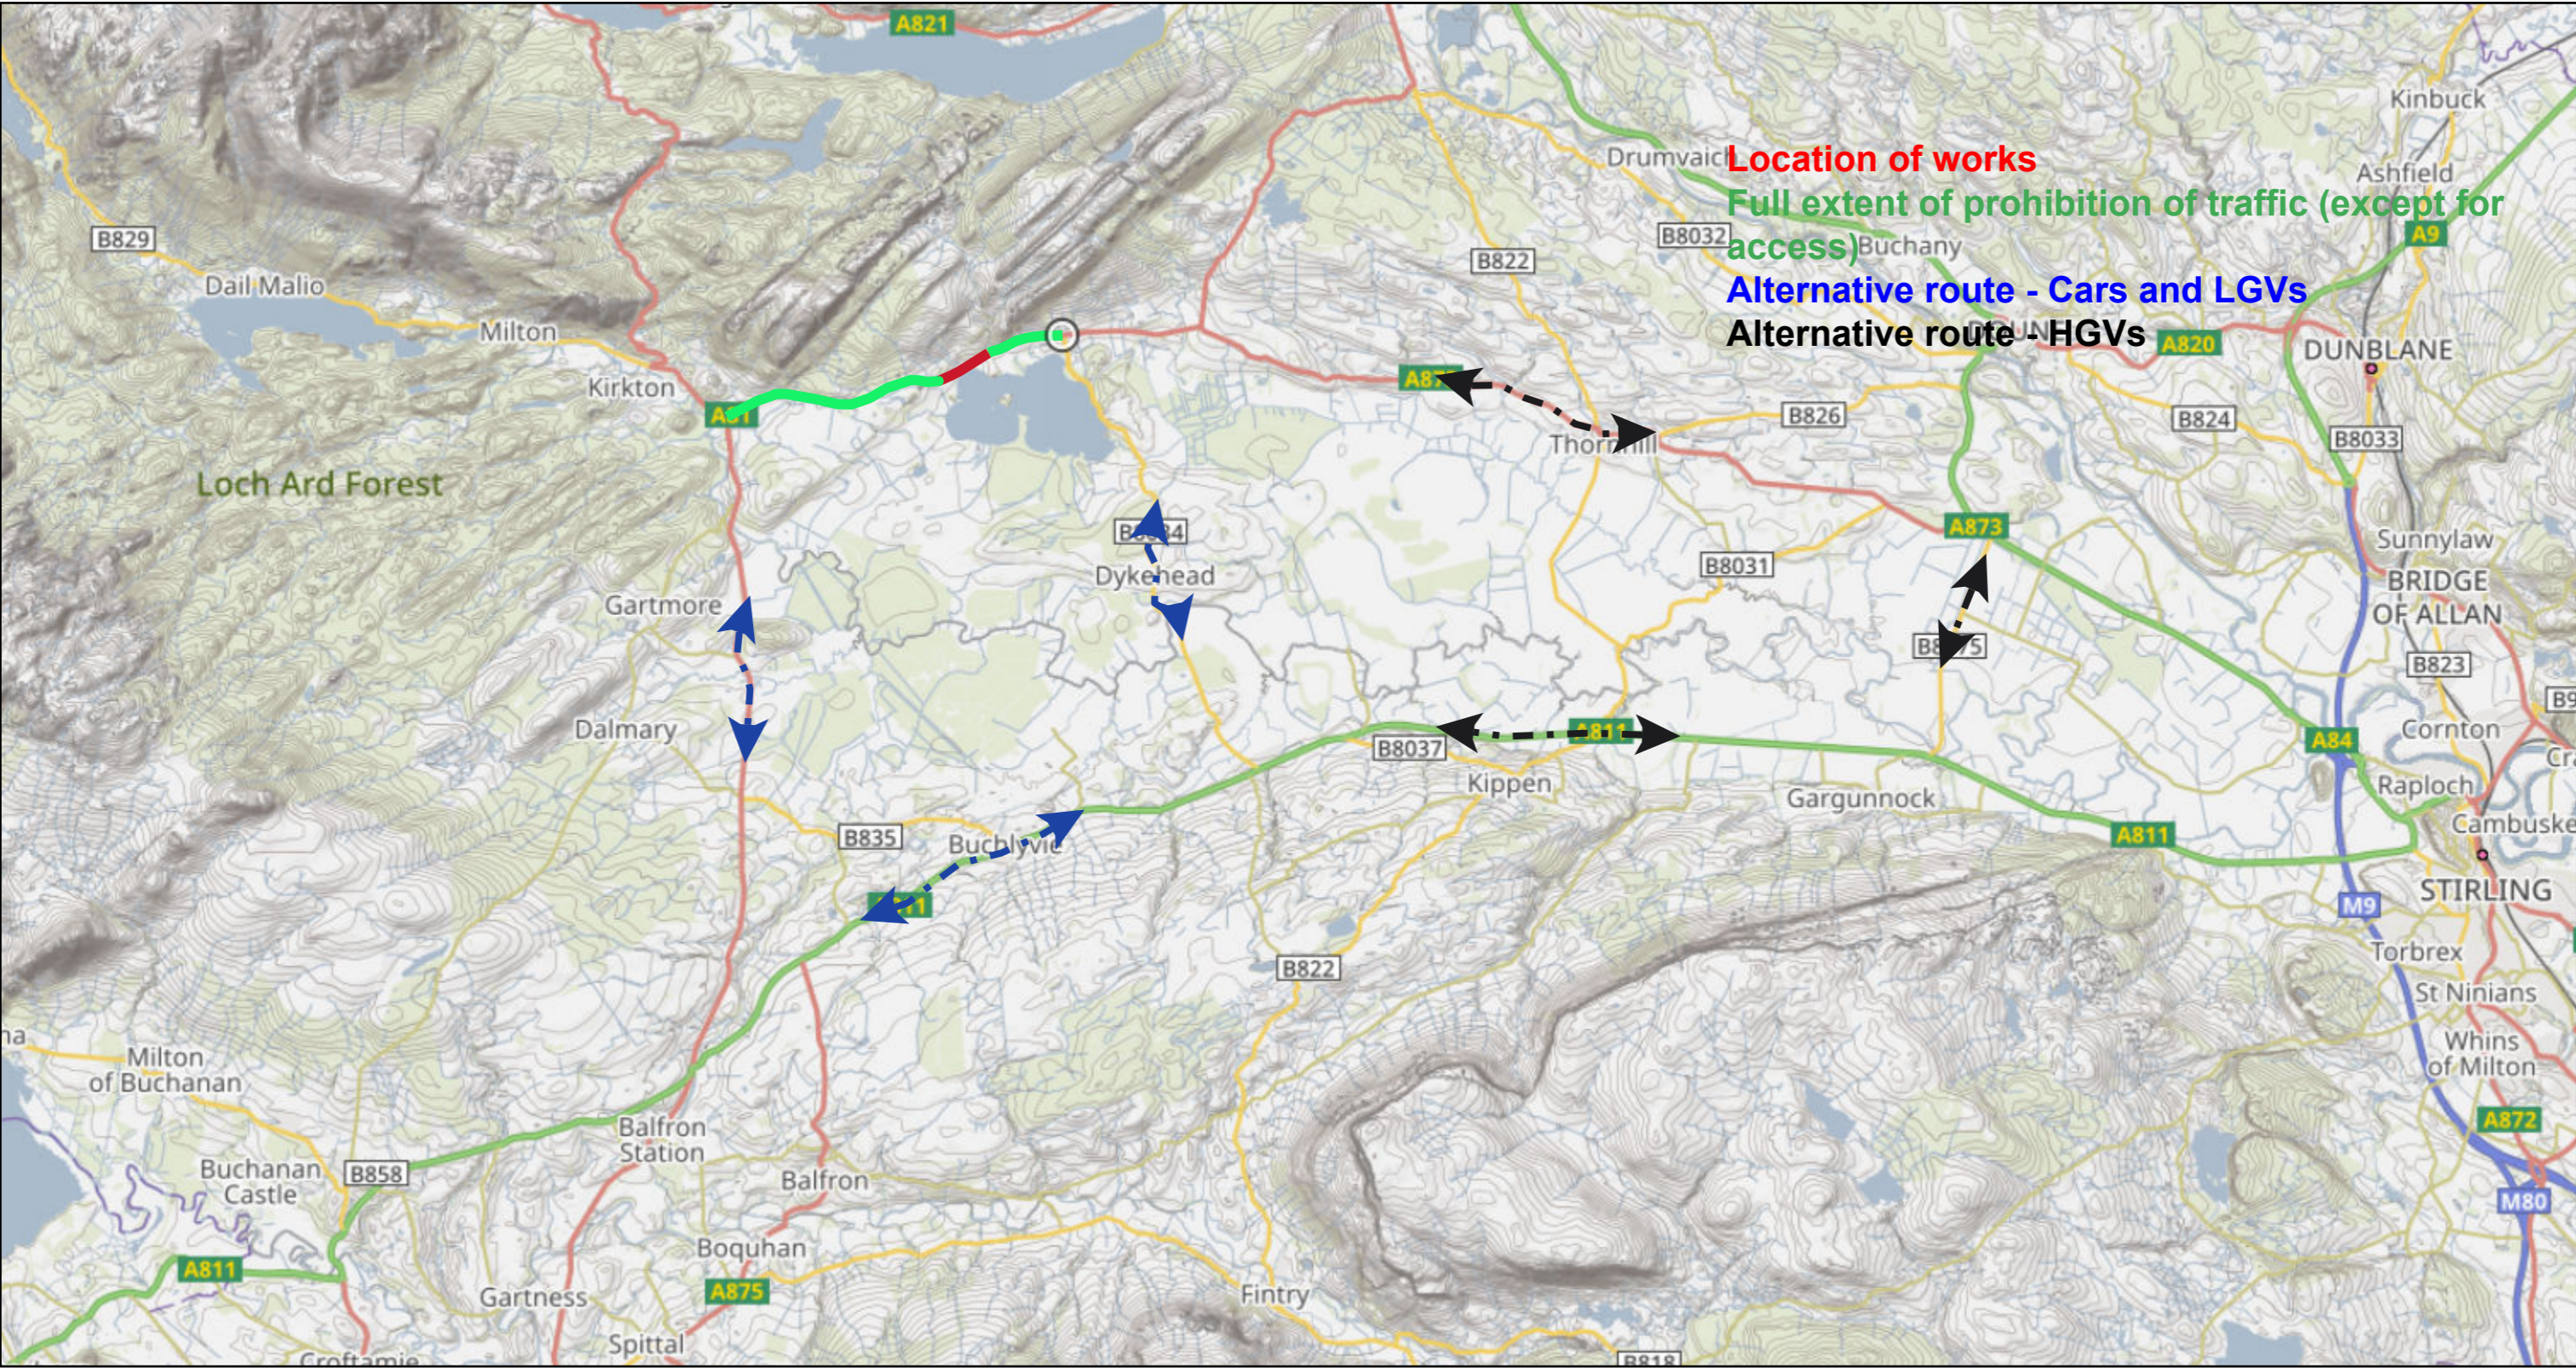

# Prohibition of Traffic - A81, Port of Menteith

16/04/2024

1:97,533