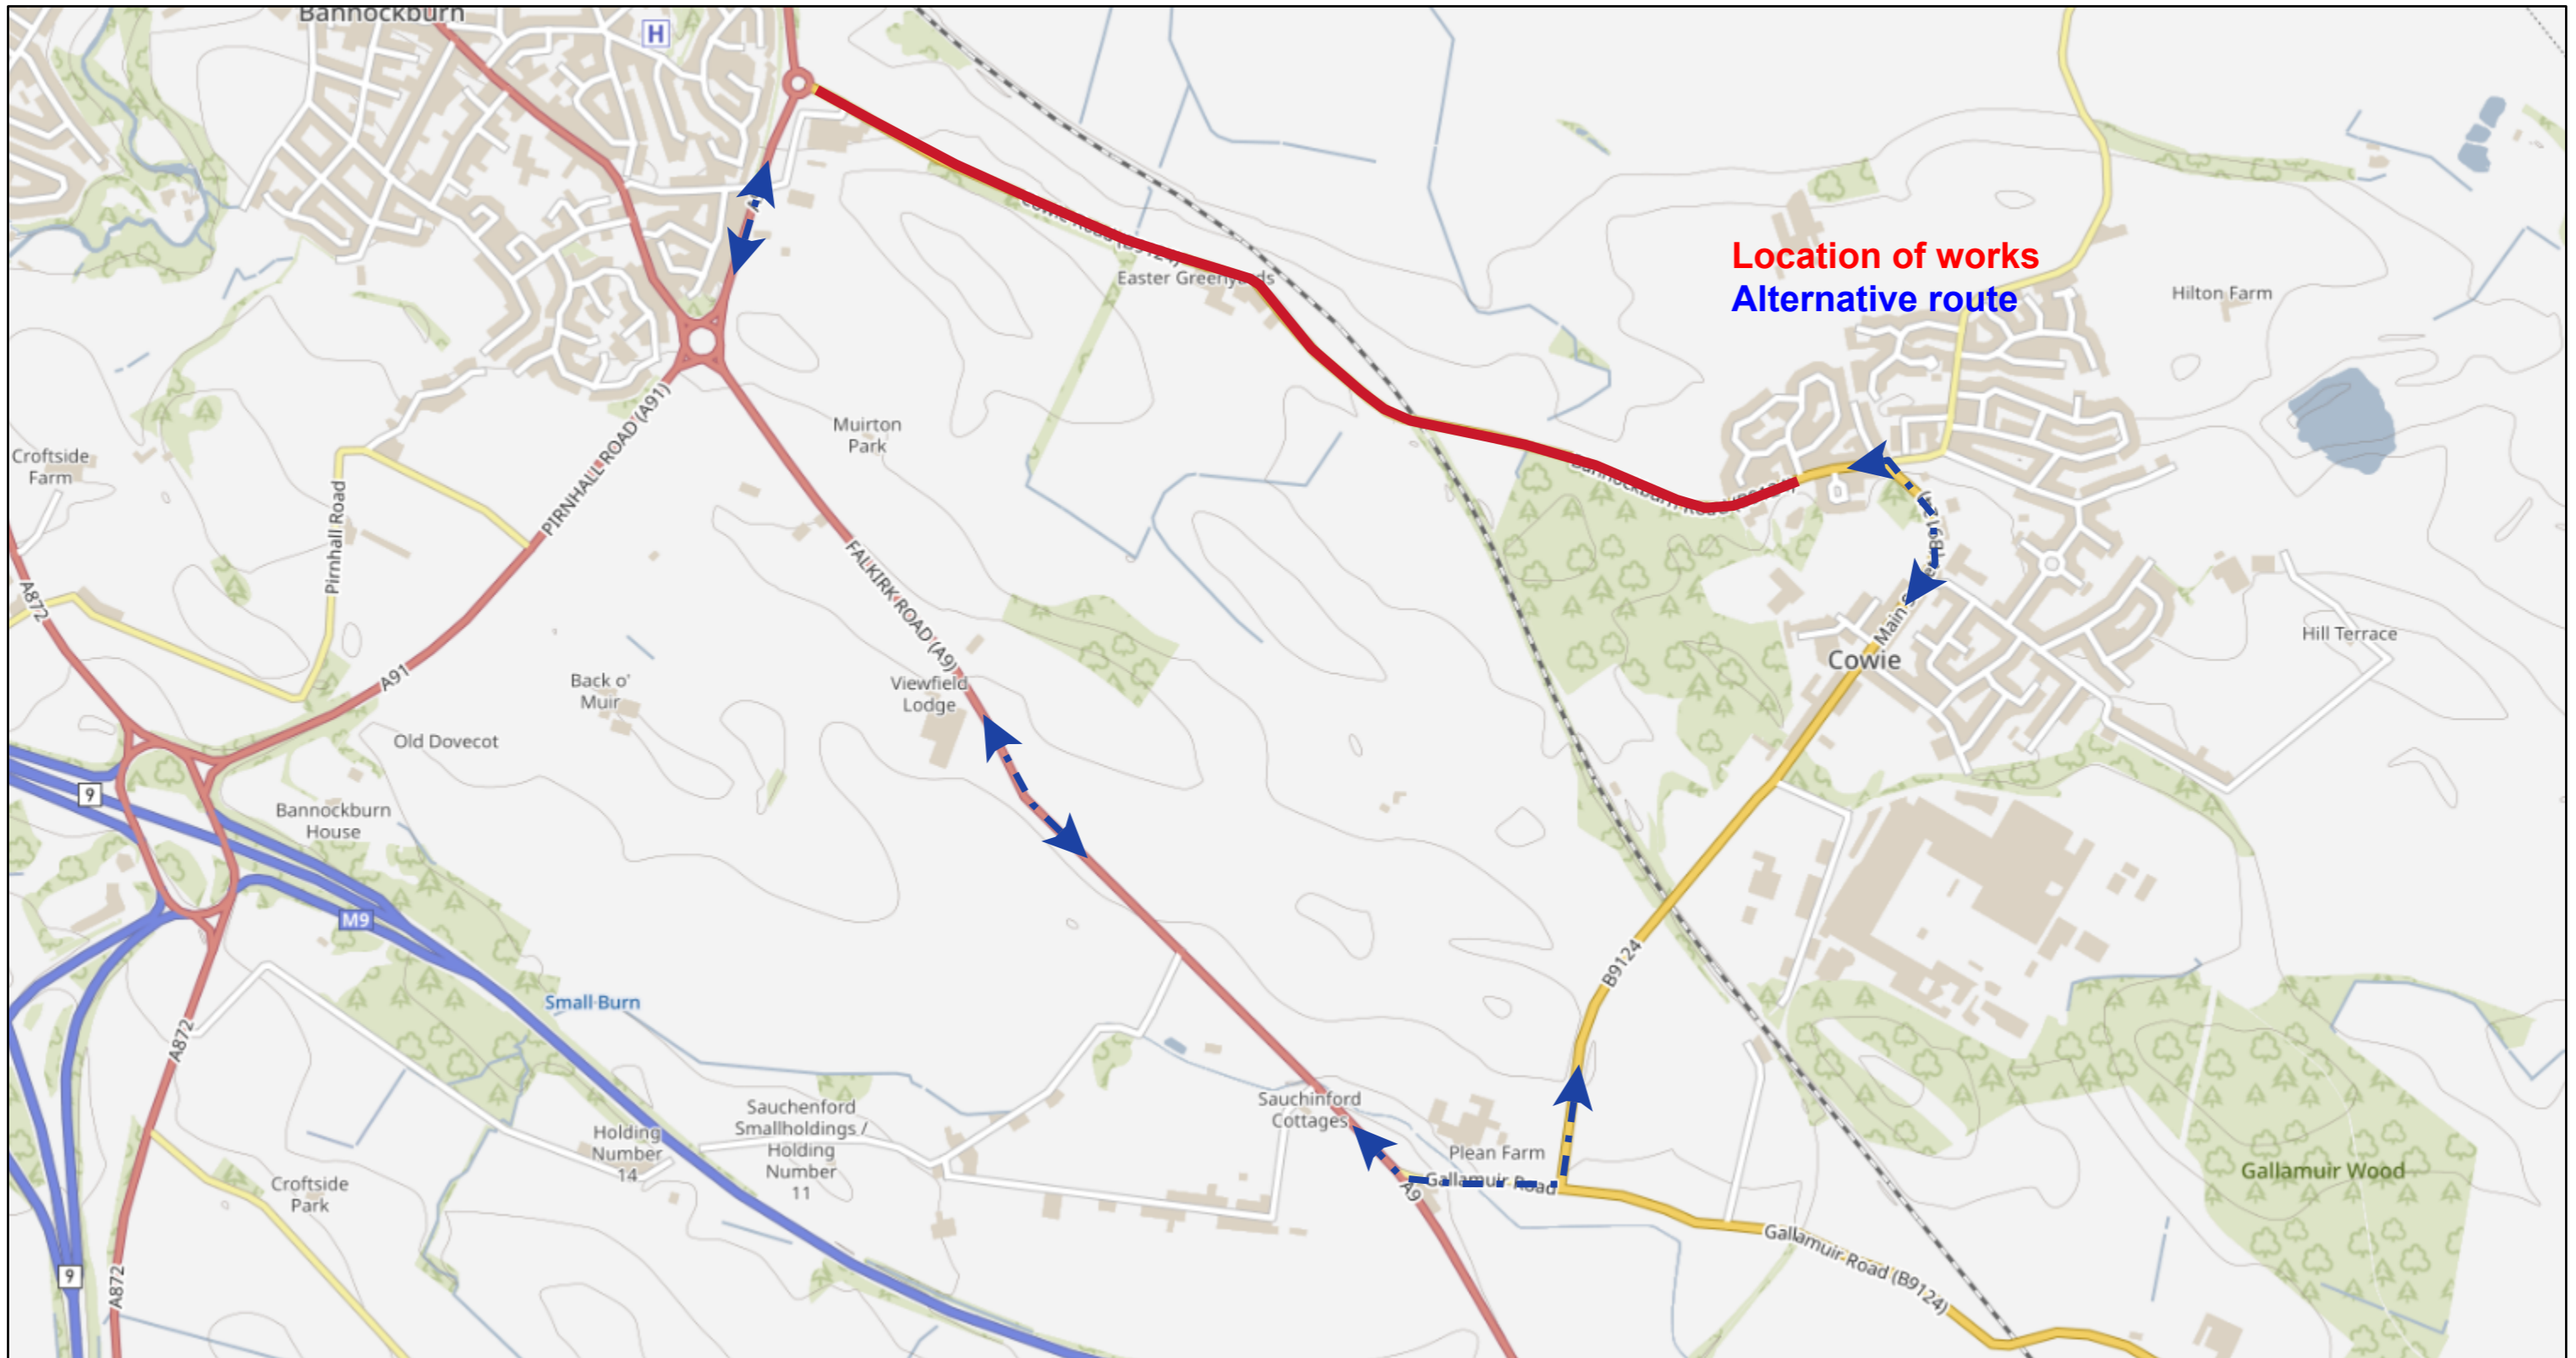

Prohibition of Traffic - B9124 - Bannockburn - Cowie

Location of works
Alternative route

16/04/2024

1:11,740