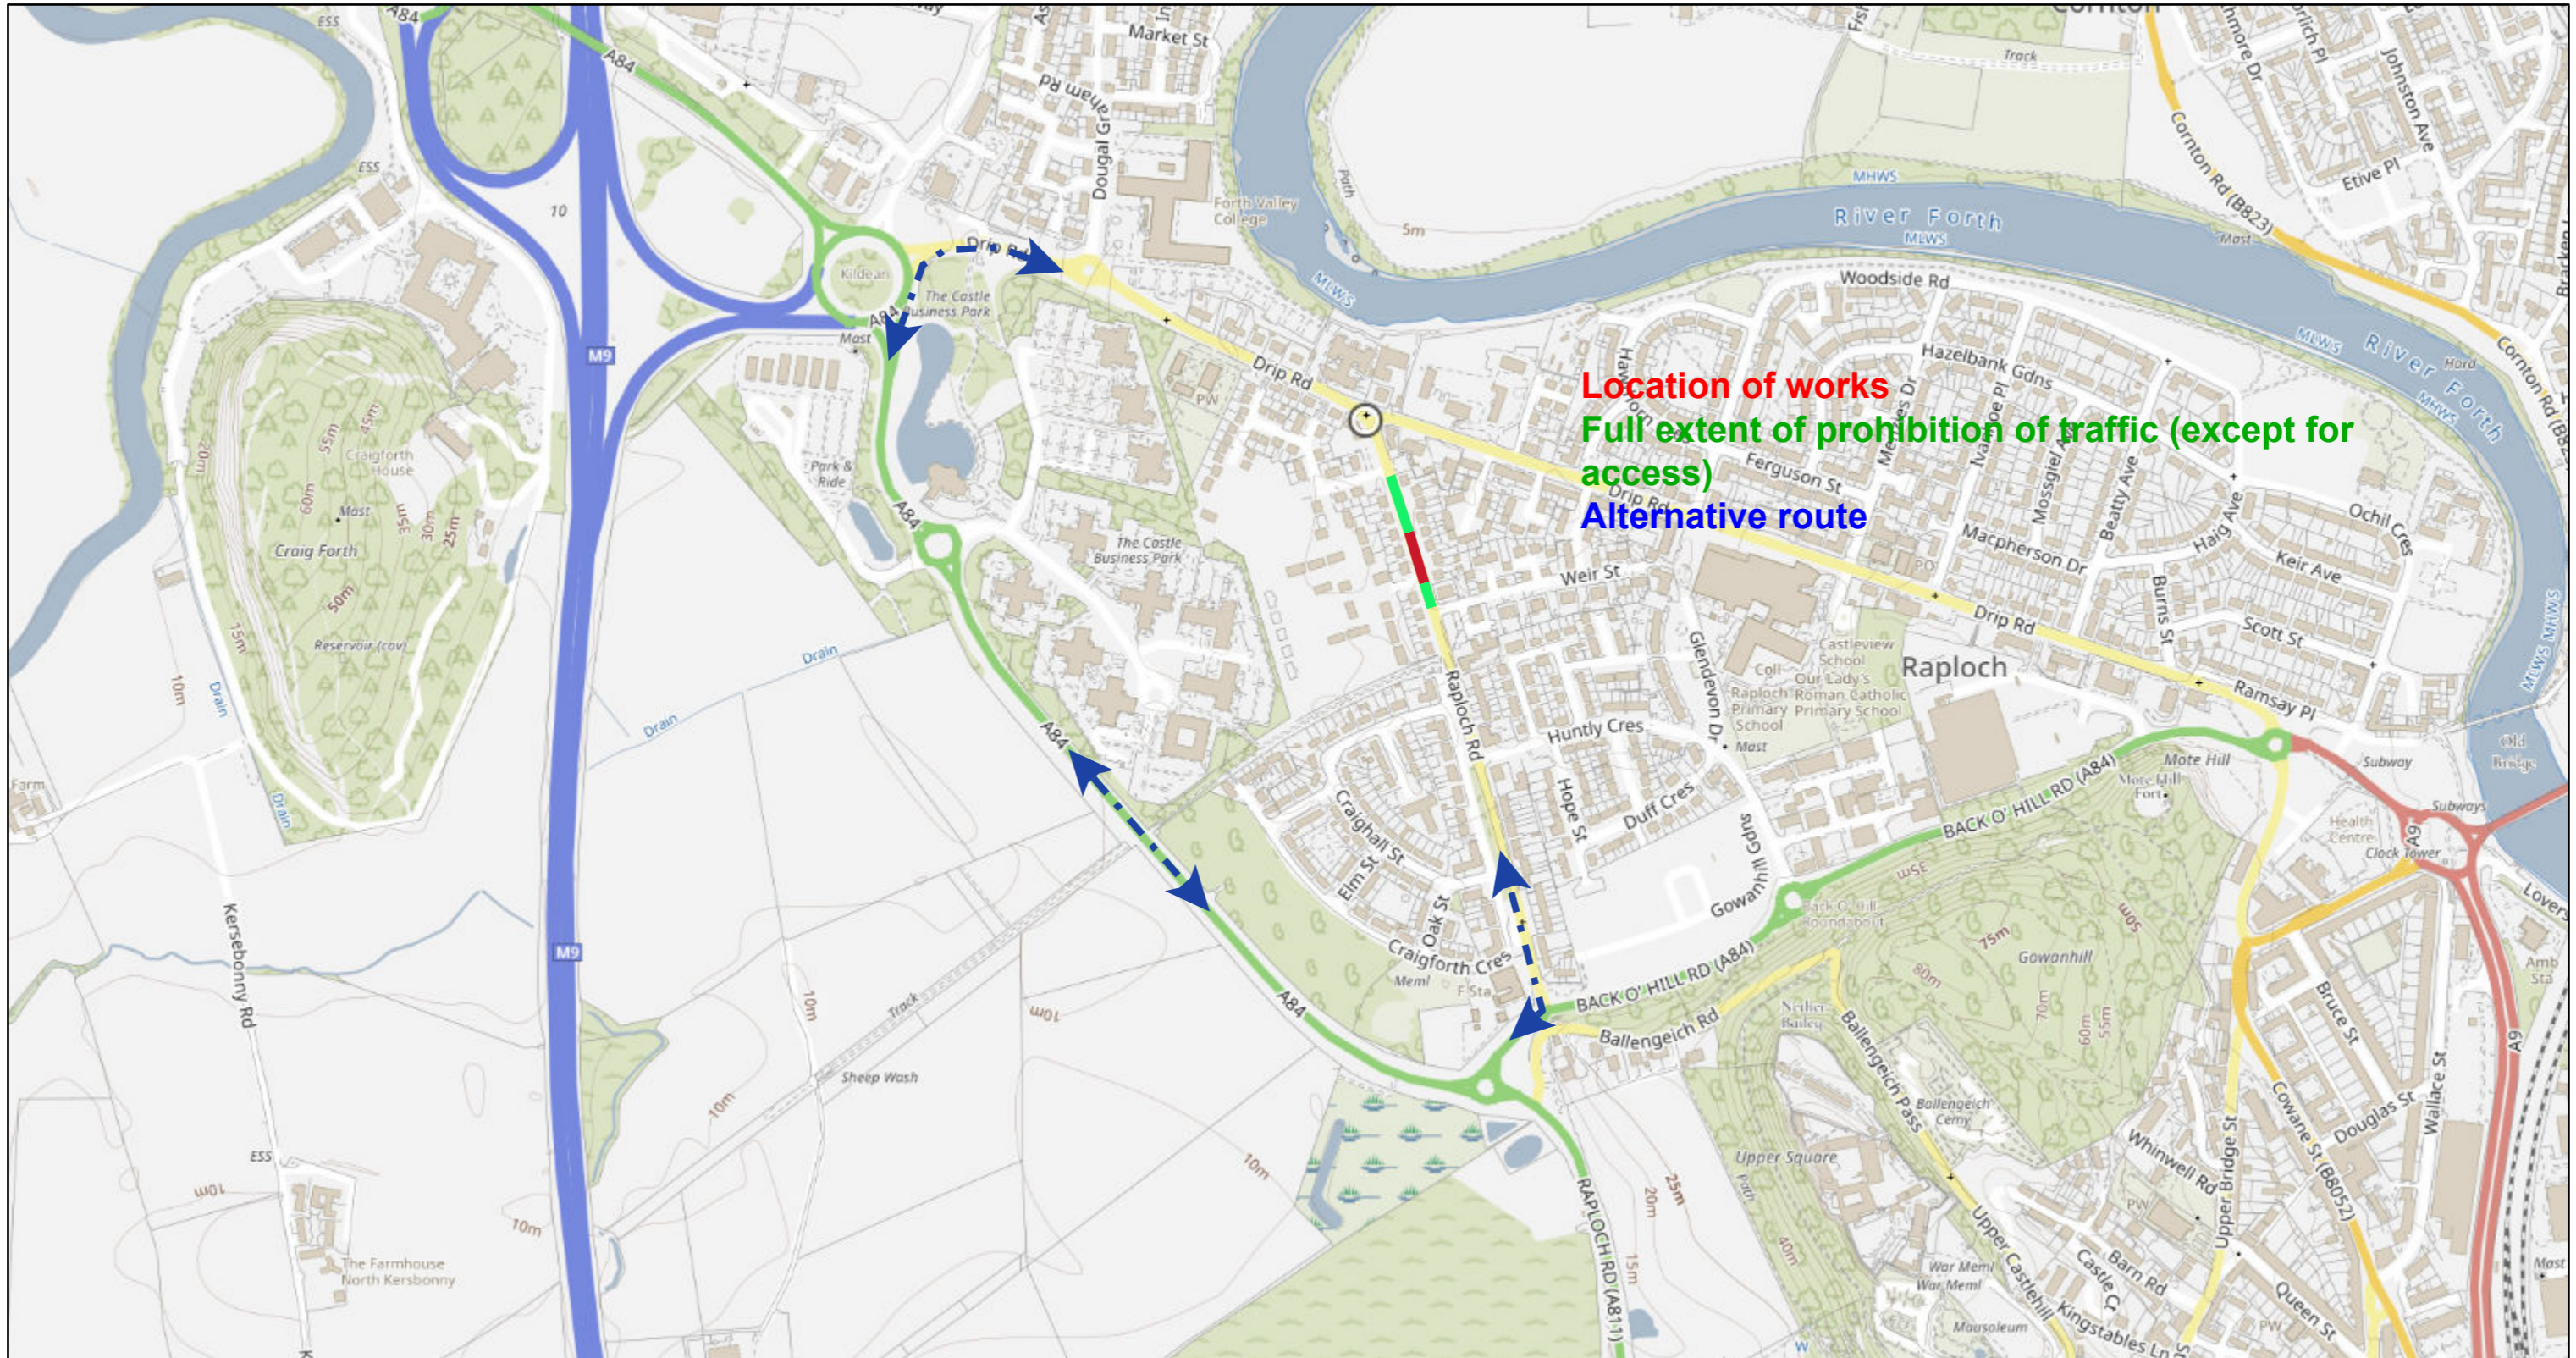

Prohibition of Traffic - Raploch Road, Raploch

Location of works
Full extent of prohibition of traffic (except for access)
Alternative route

05/04/2024