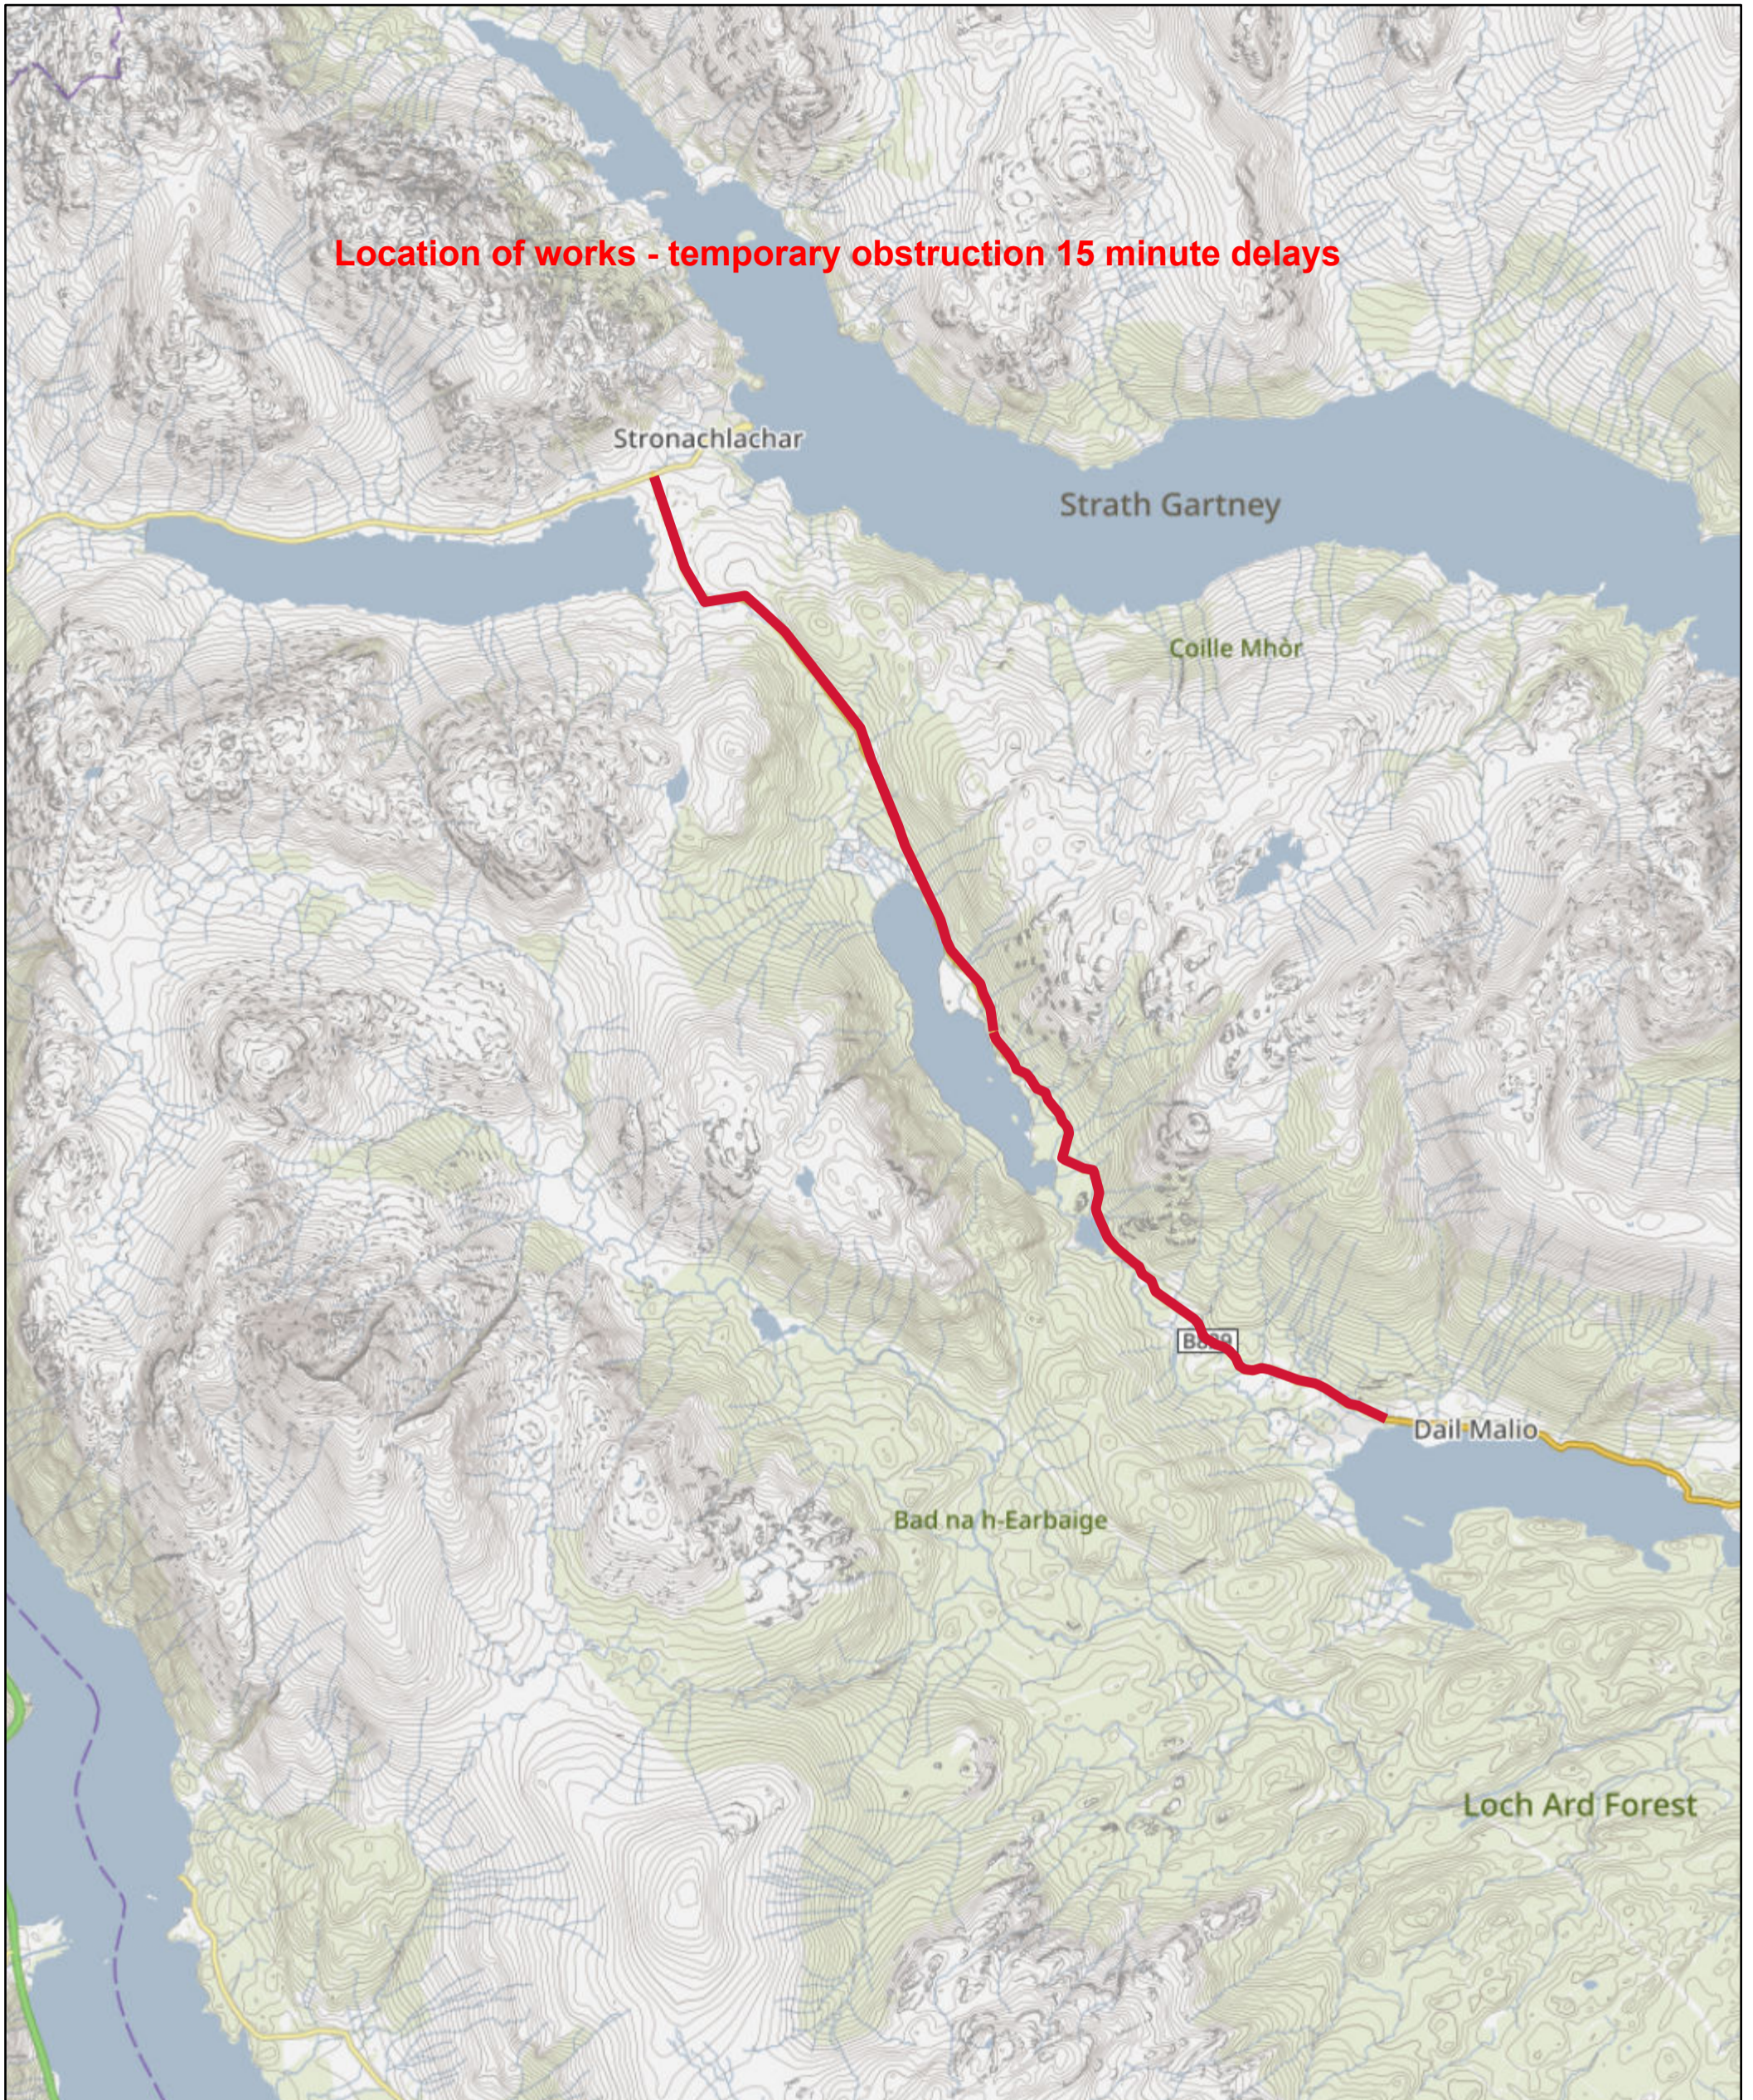

Prohibition of Traffic - B829, Kinlochard to Stronachlacher

Location of works - temporary obstruction 15 minute delays

01/03/2024