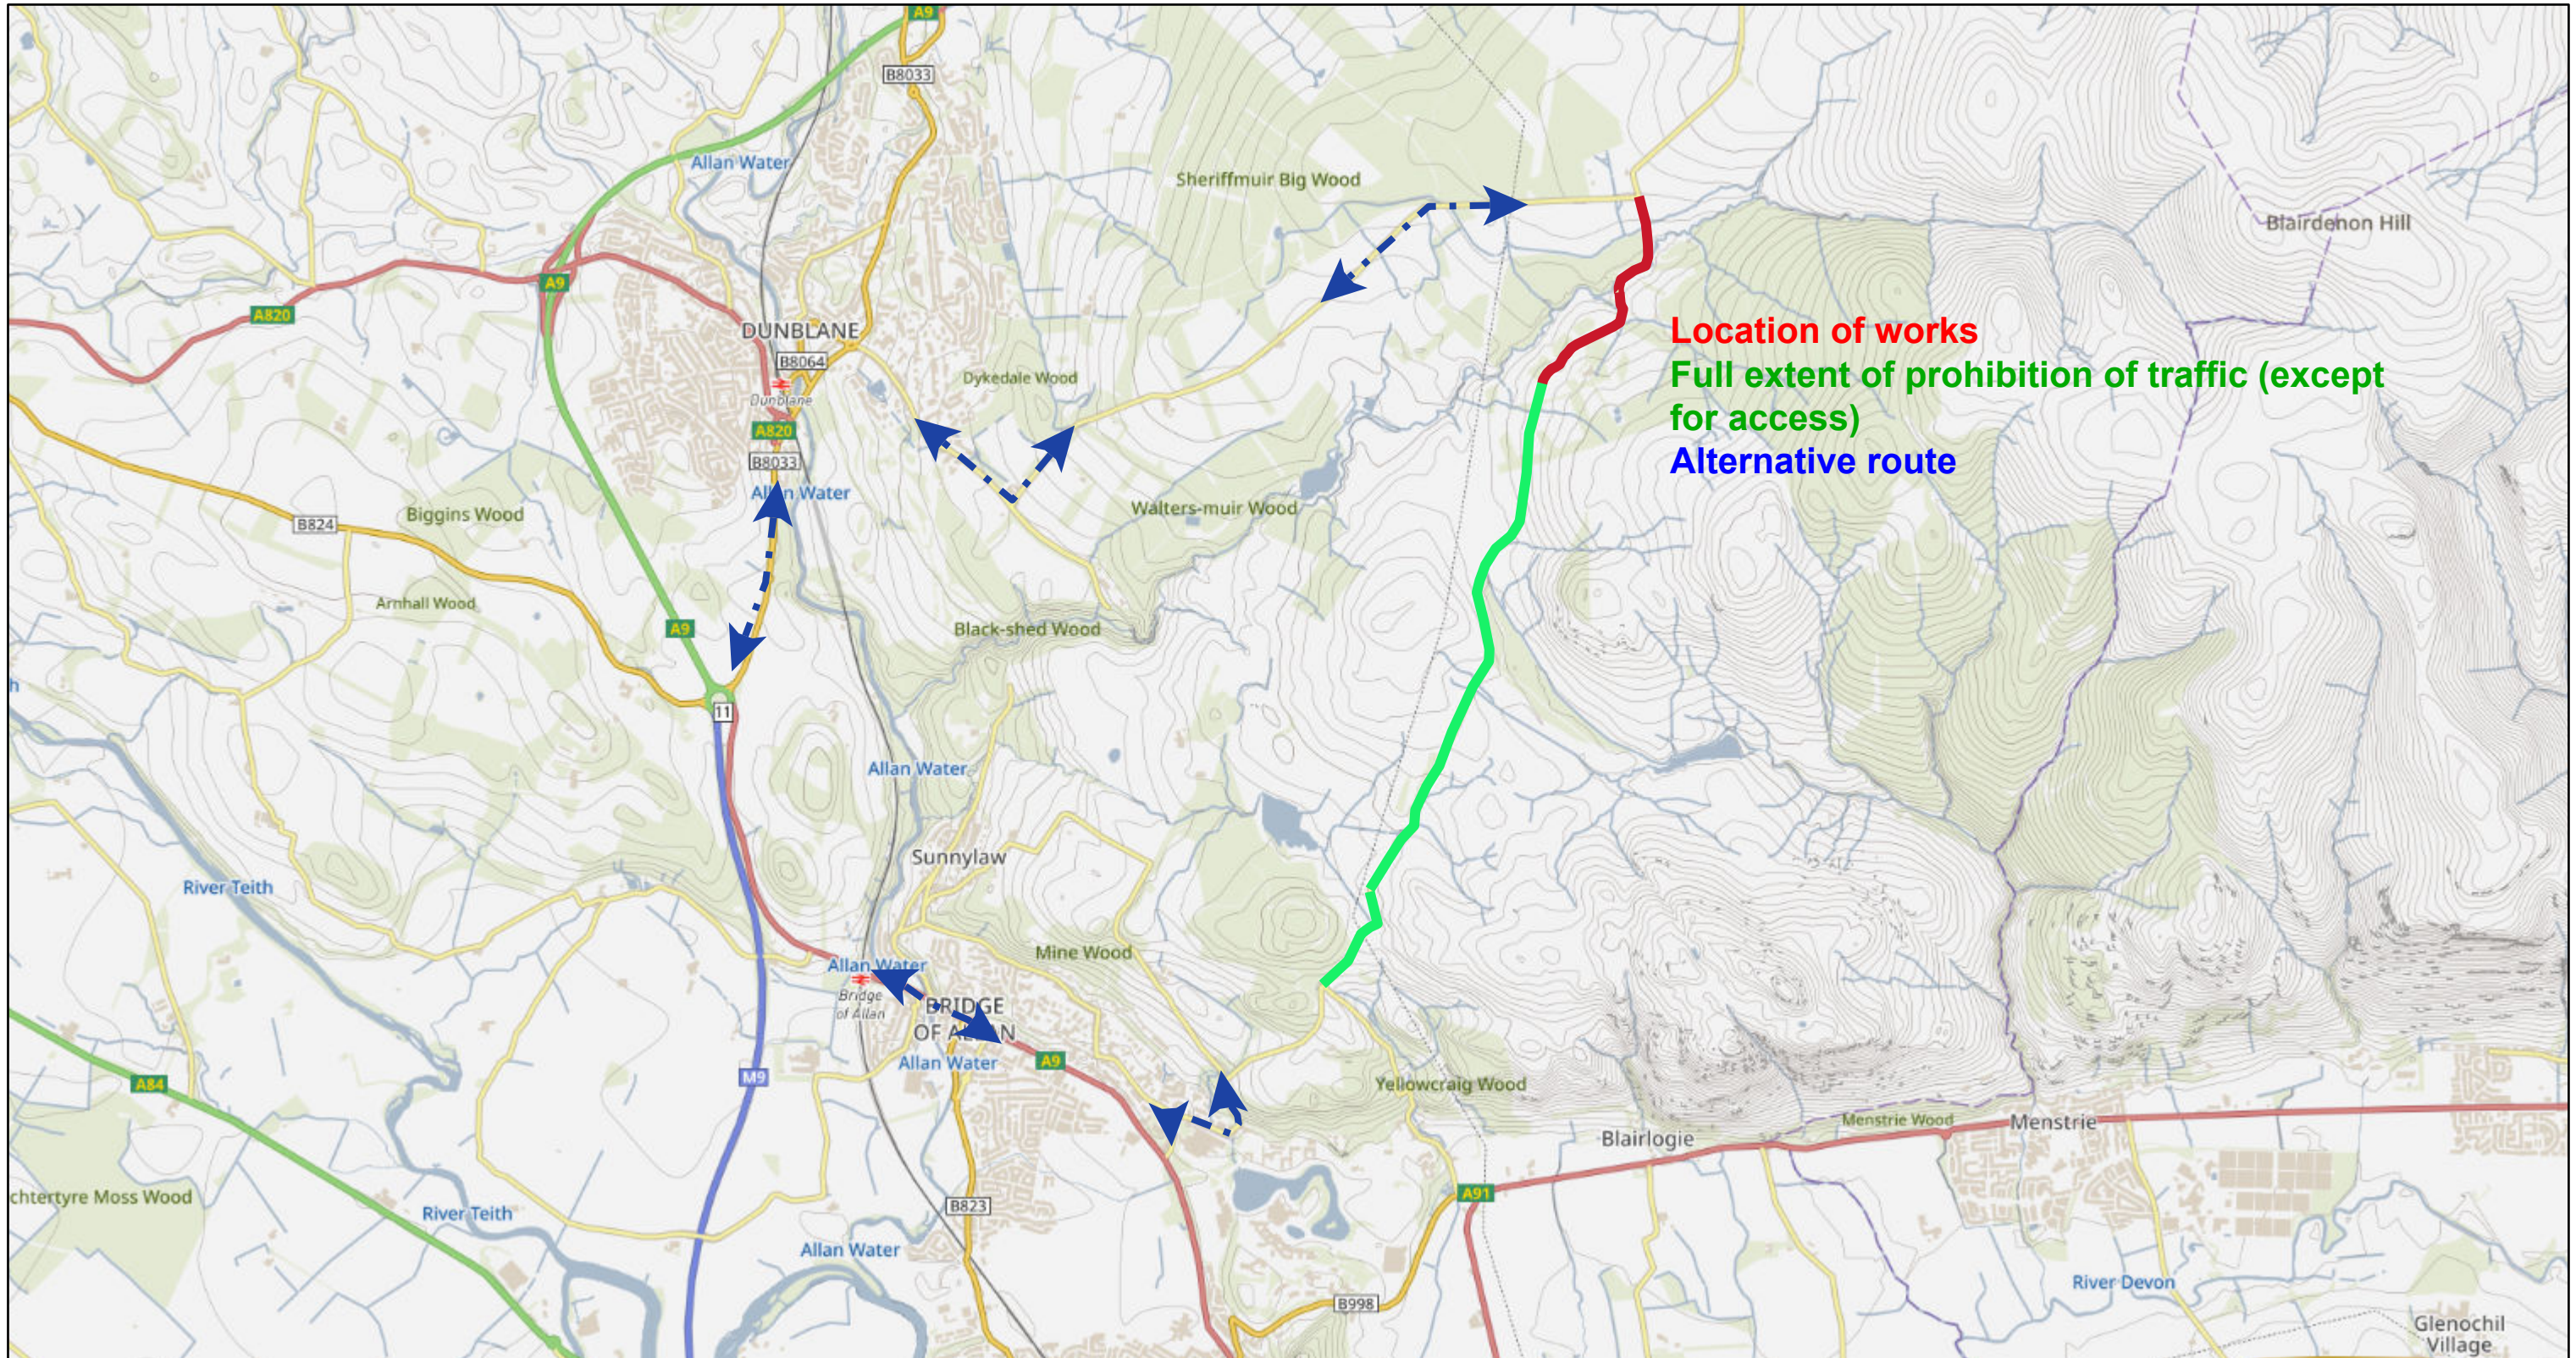

Prohibition of Traffic - Sheriffmuir Road, Dunblane

Location of works
Full extent of prohibition of traffic (except for access)
Alternative route

22/03/2024

1:34,861