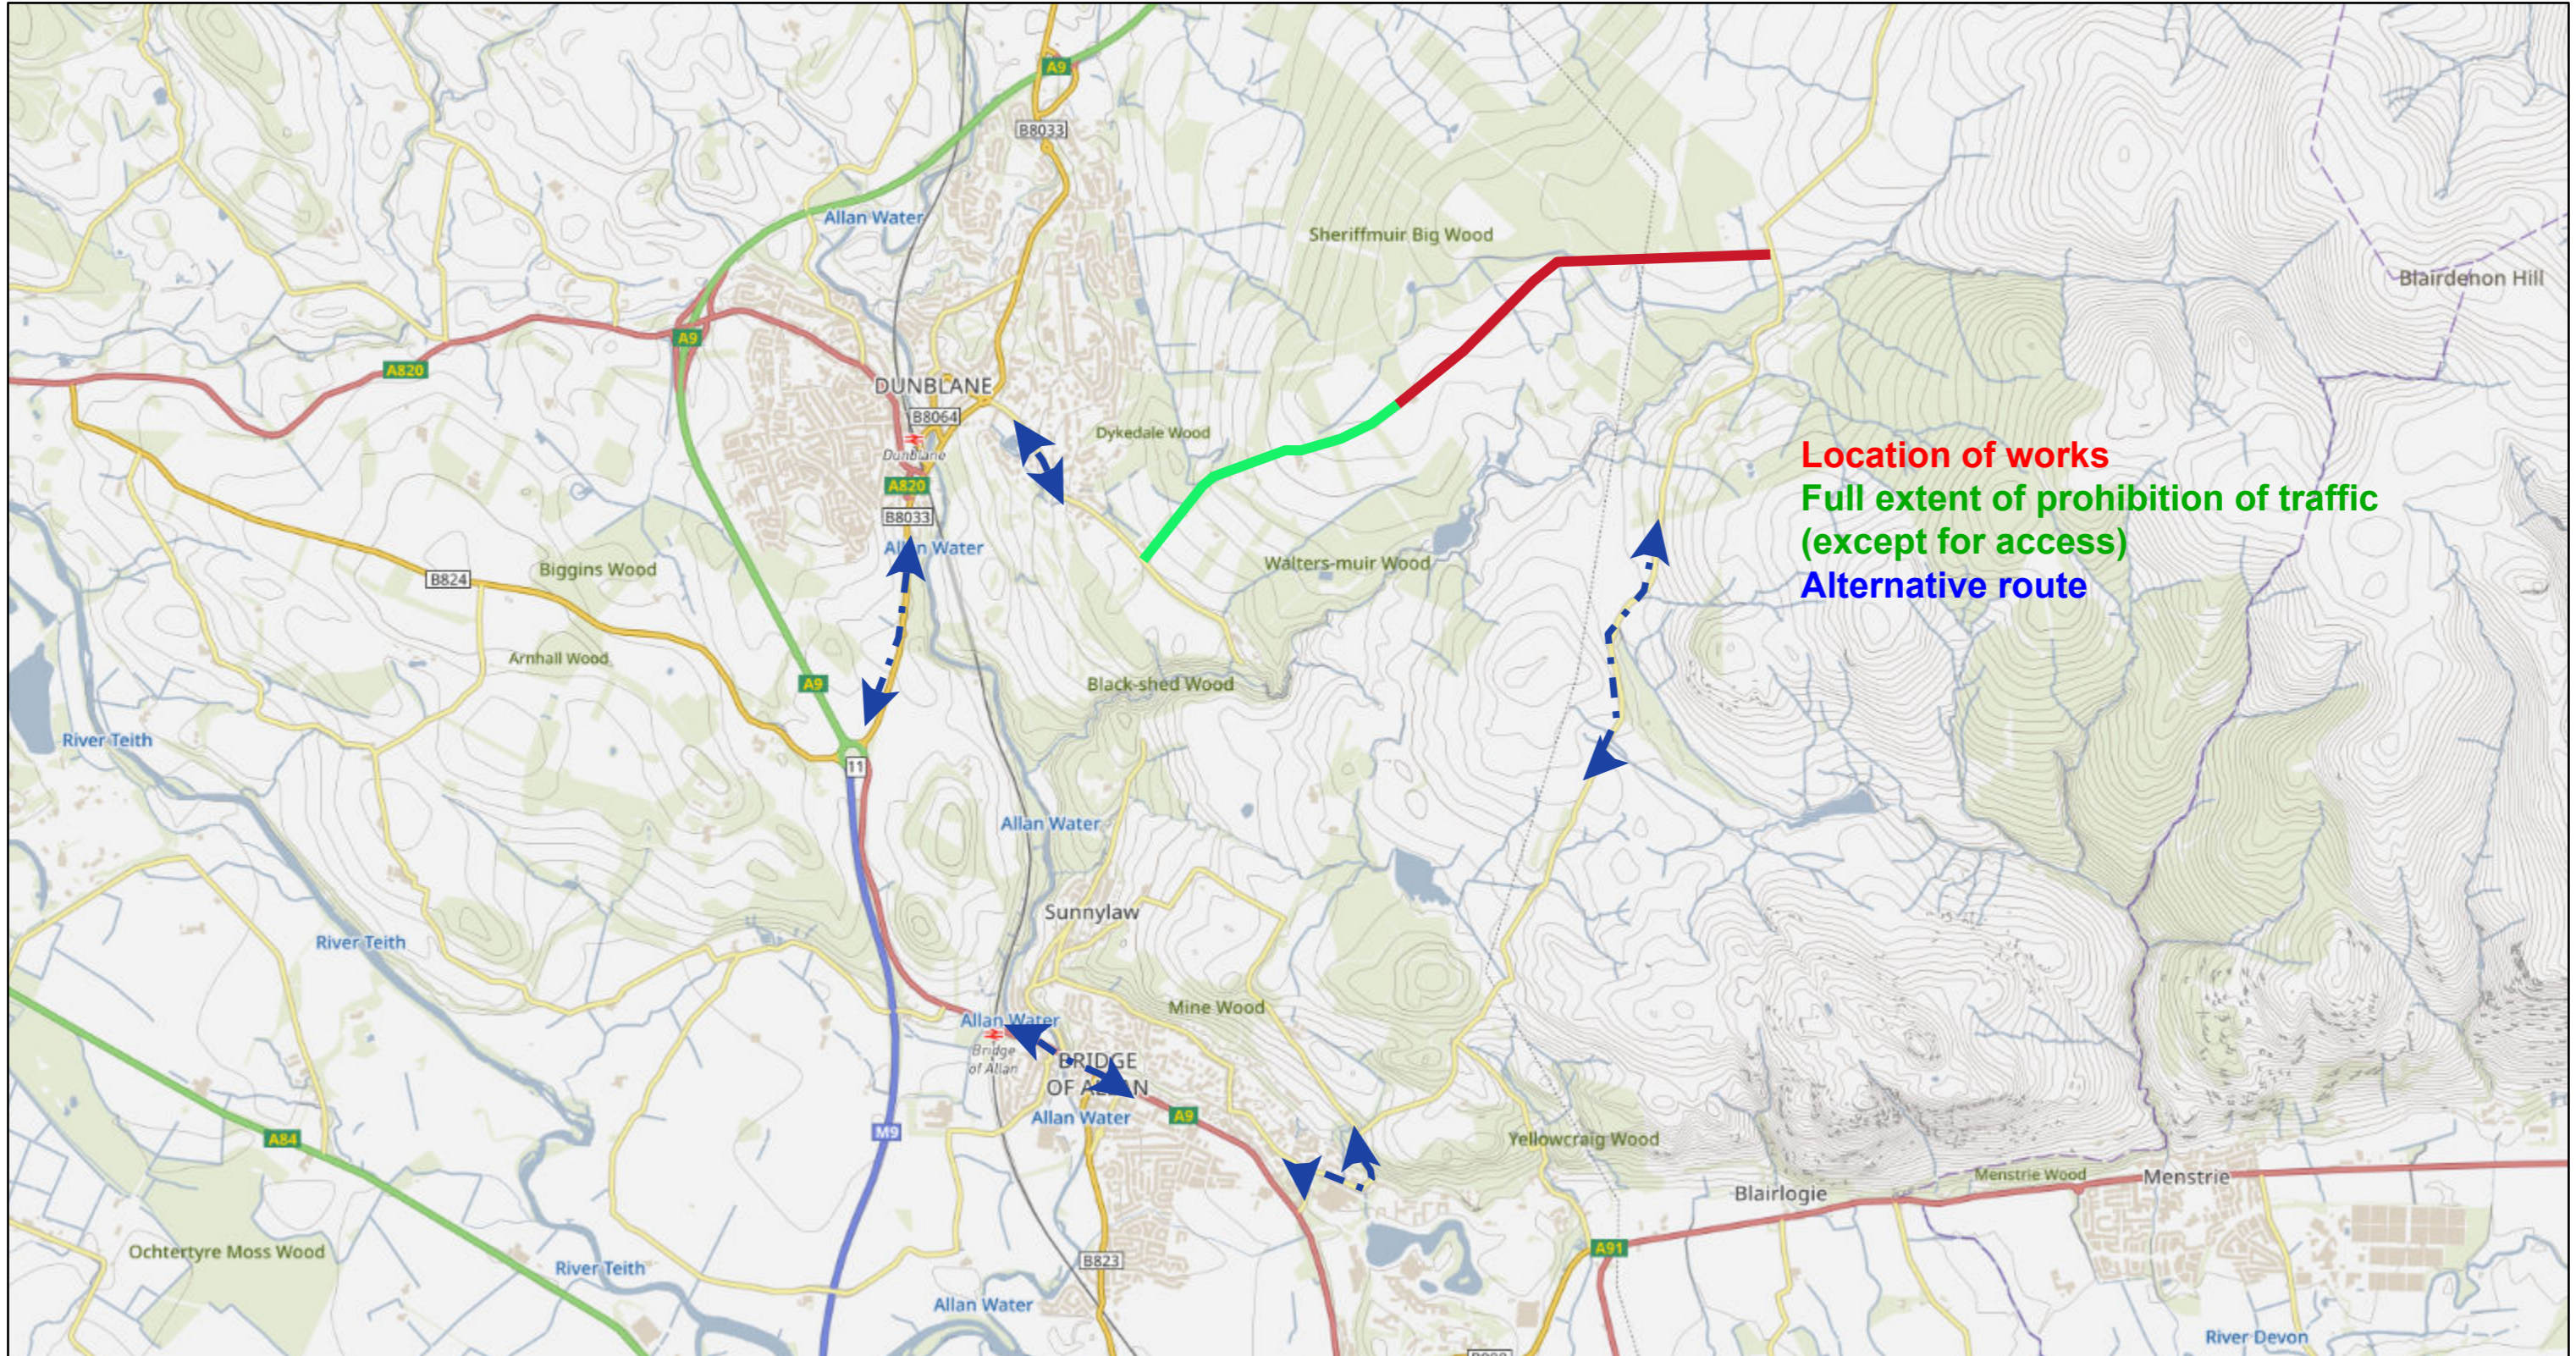

Prohibition of Traffic - C86, Dunblane

Location of works
Full extent of prohibition of traffic (except for access)
Alternative route

22/03/2024

1:34,861