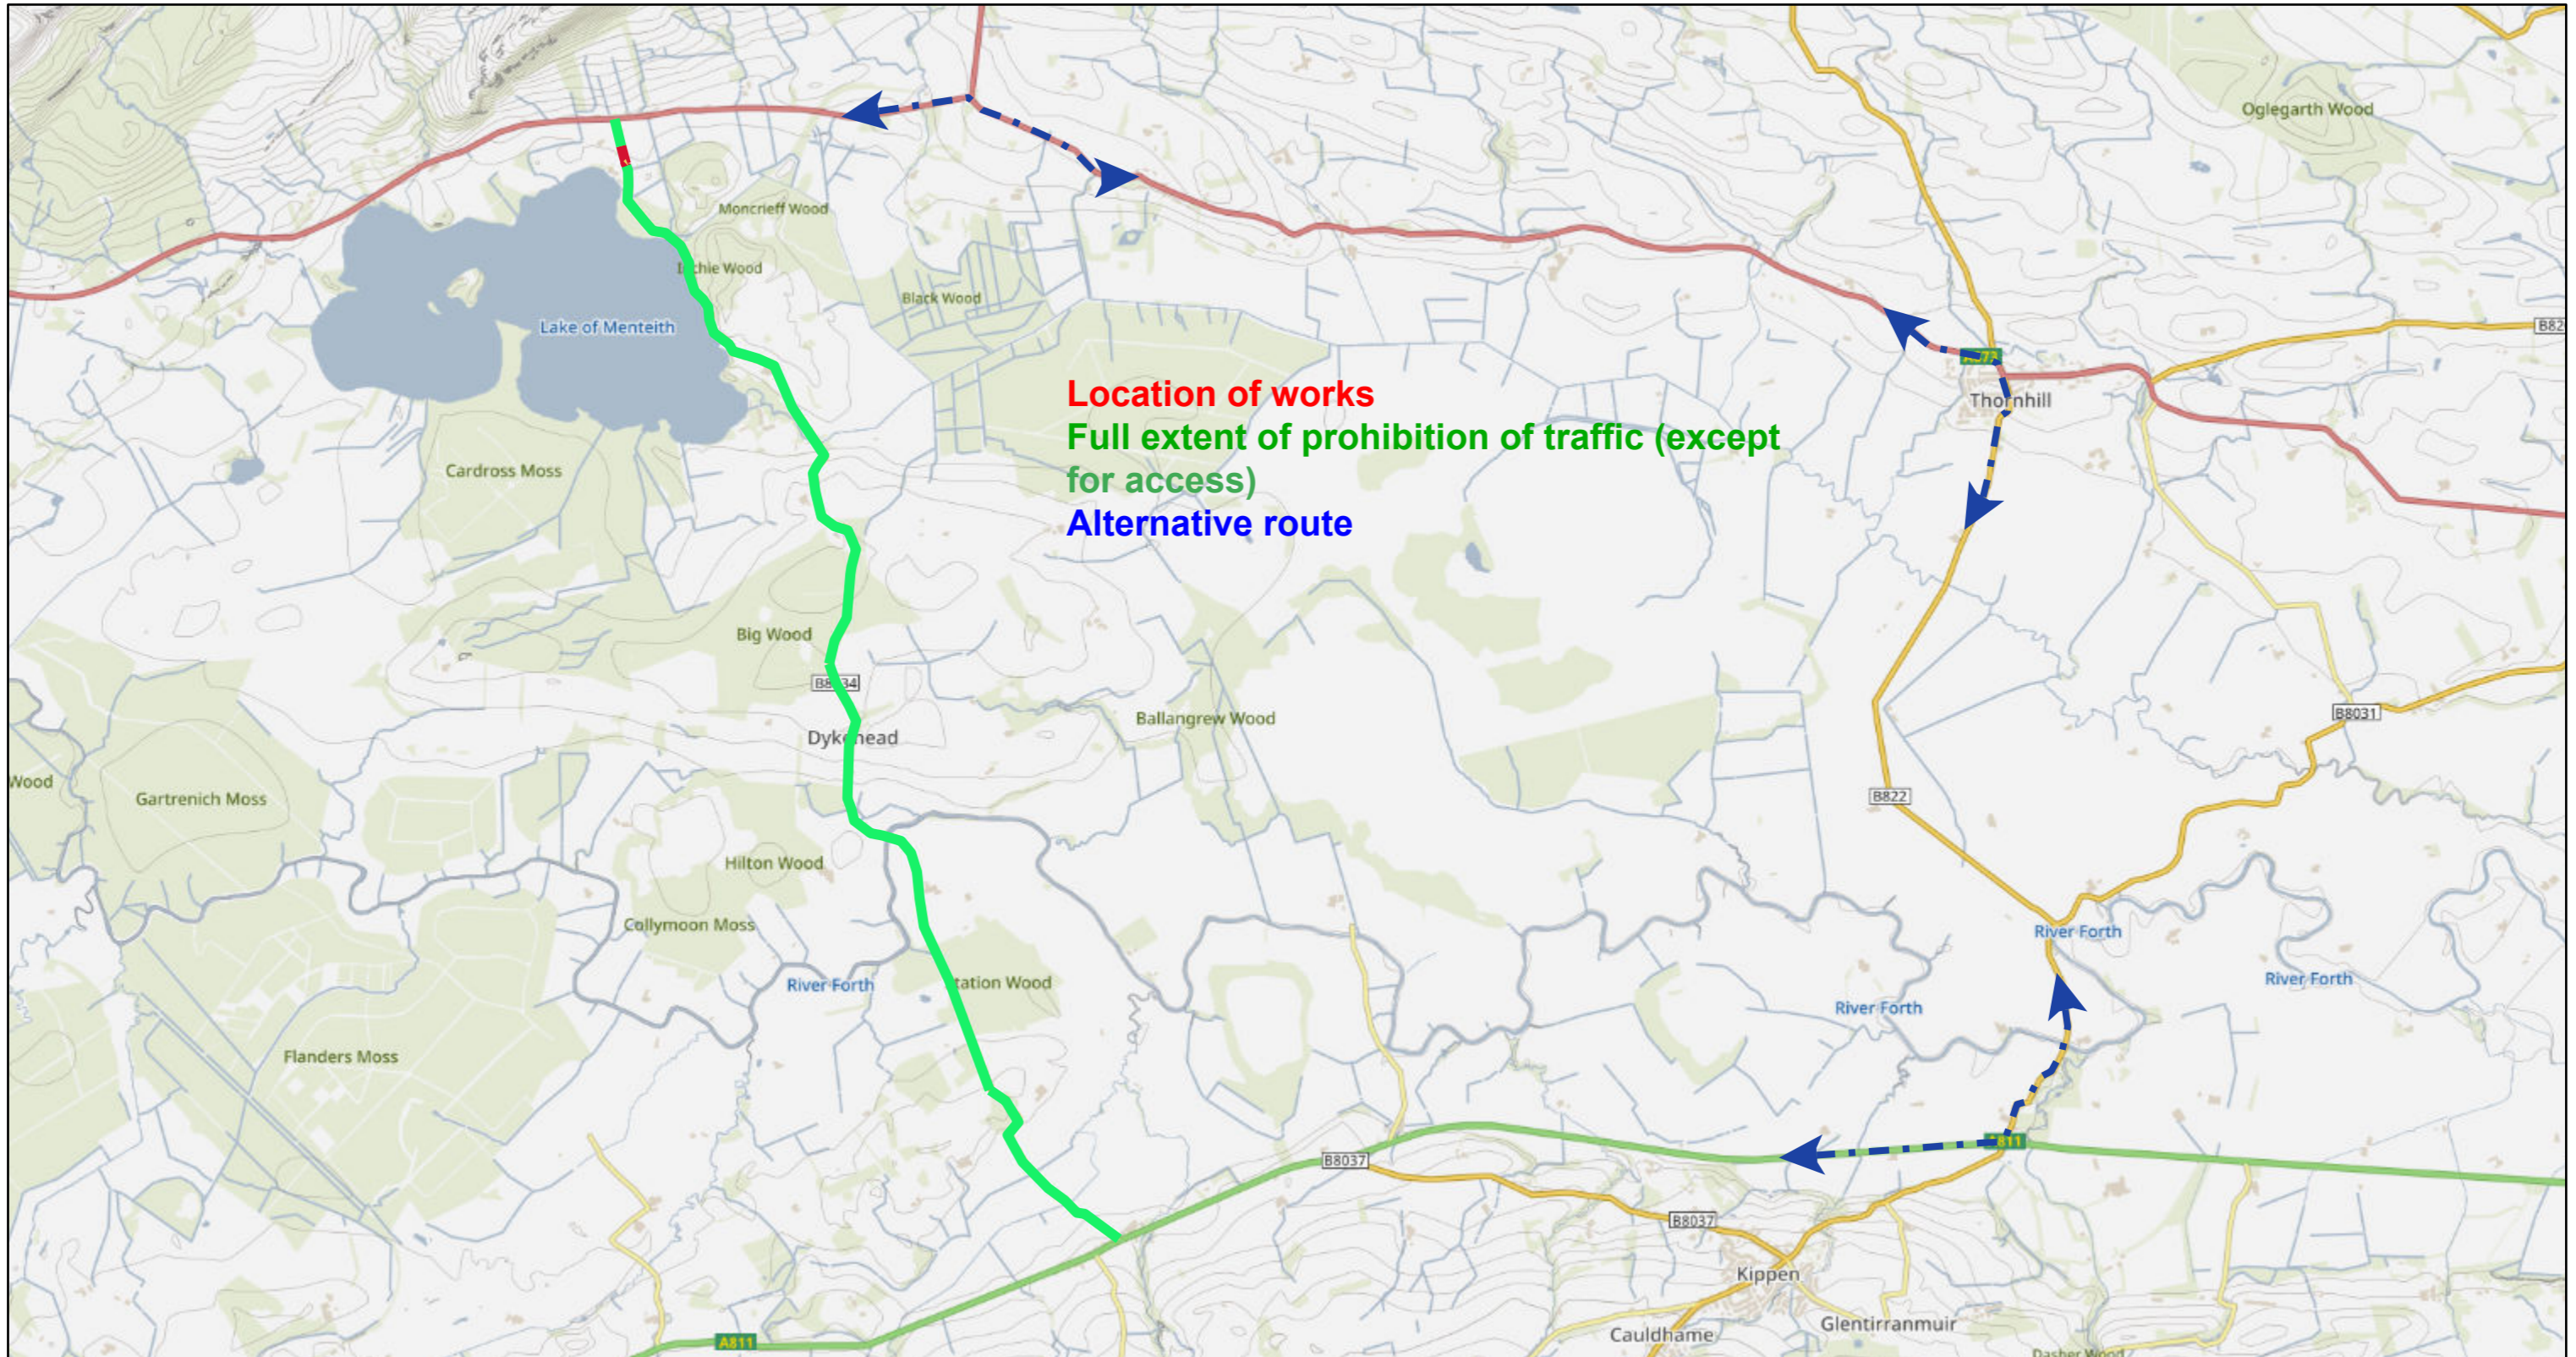

# Prohibition of Traffic - Port of Menteith - Arnprior

**Location of works**  
**Full extent of prohibition of traffic (except for access)**  
**Alternative route**

19/03/2024

1:37,505