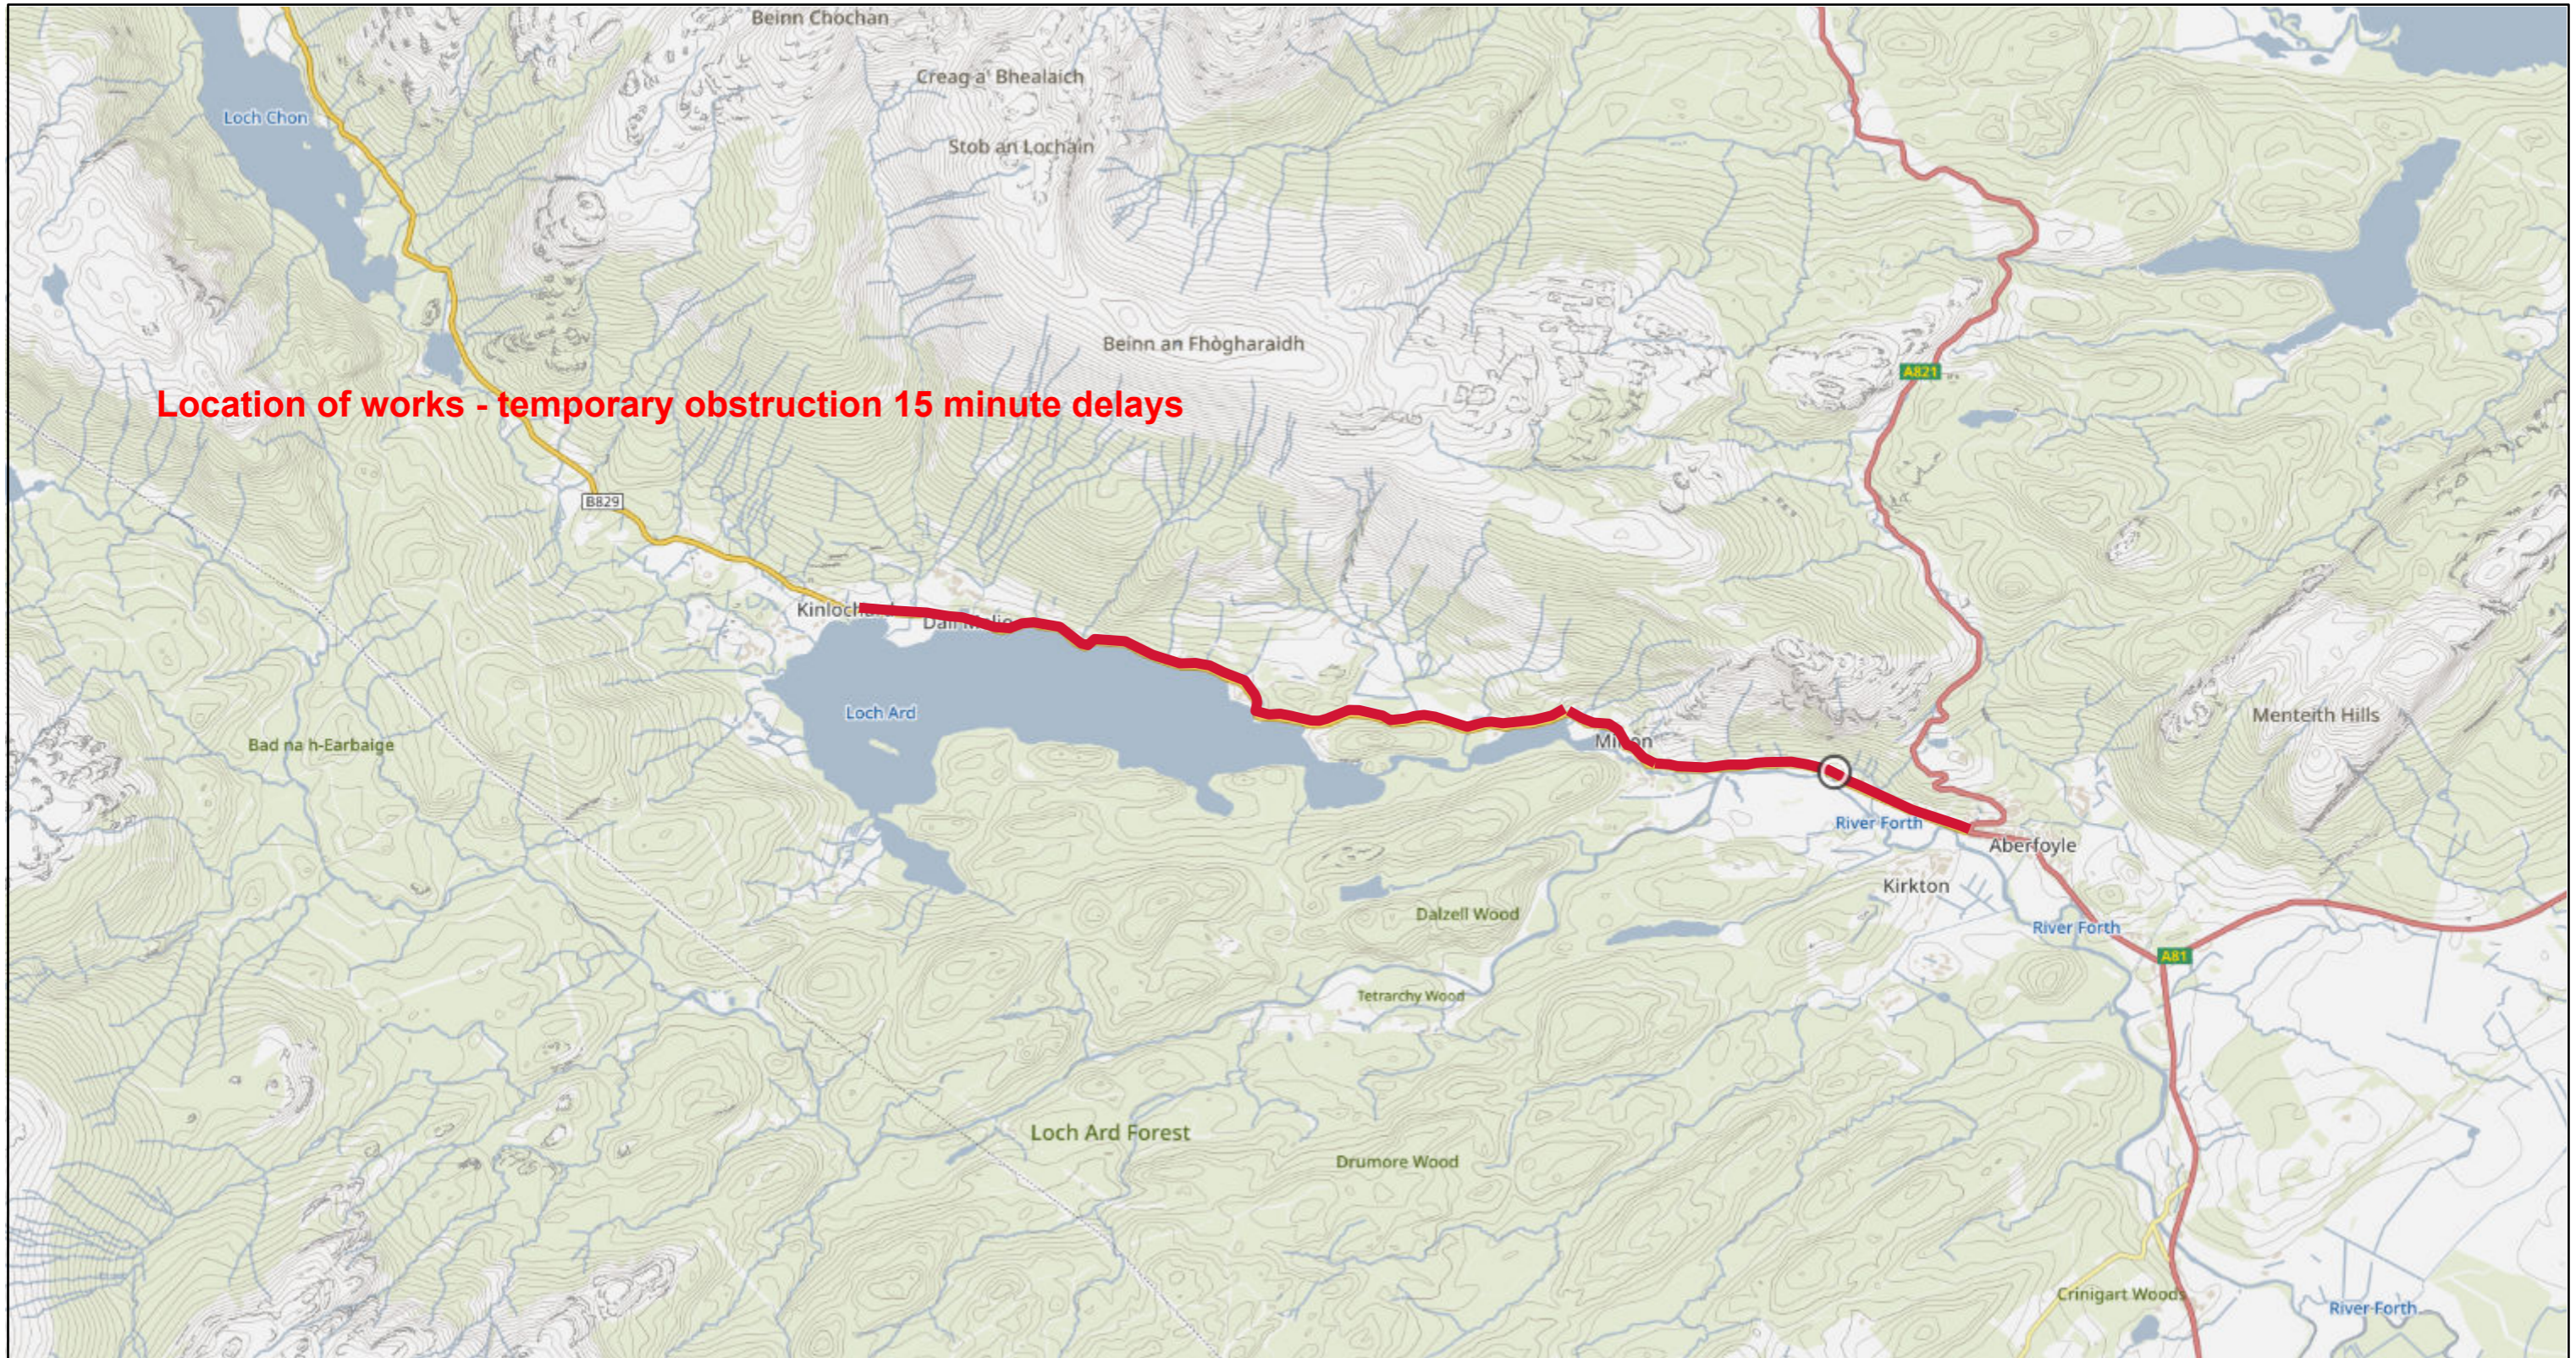

B829, Aberfoyle - Kinlochard - Prohibition of Traffic

12/01/2024

1:37,505