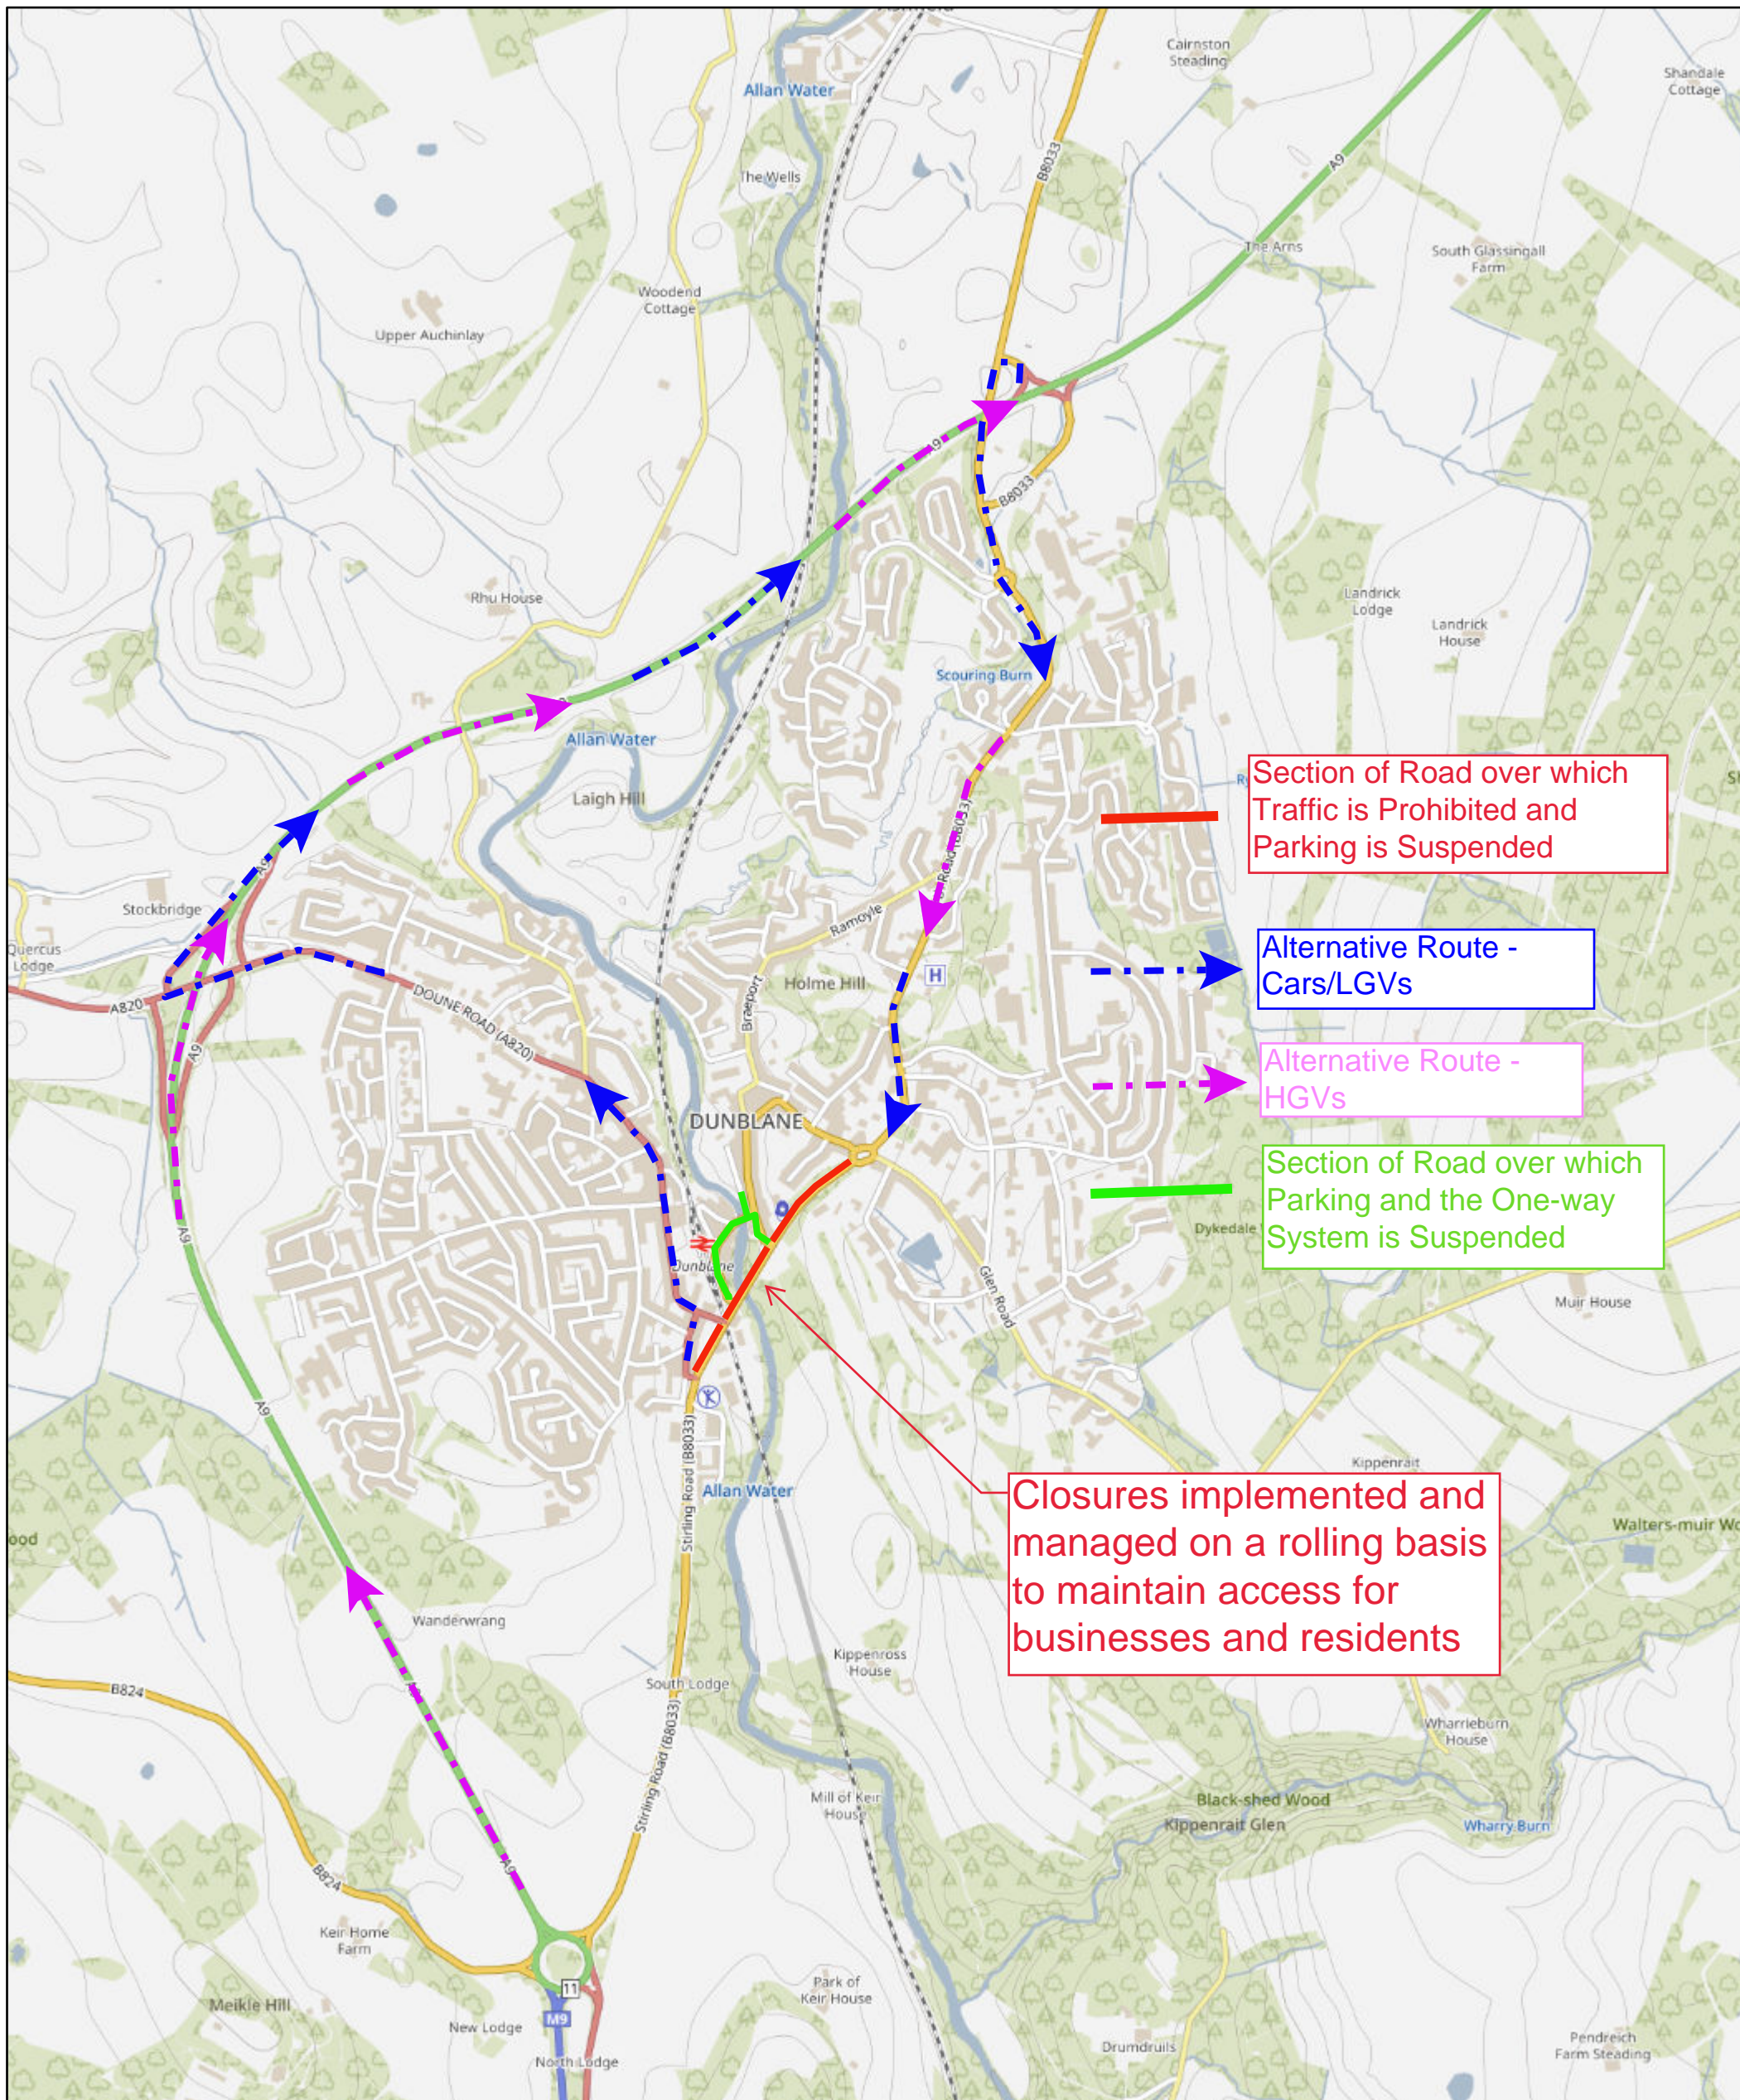

Temporary Prohibition of Traffic and Suspension of Parking - B8033 (Northbound), Dunblane and Temporary Suspension of Parking, Stirling Road, Beech Road and Millrow and Temporary Suspension of One-way System, Stirling Road and Beech Road, Dunblane

06/03/2024

1:15,000