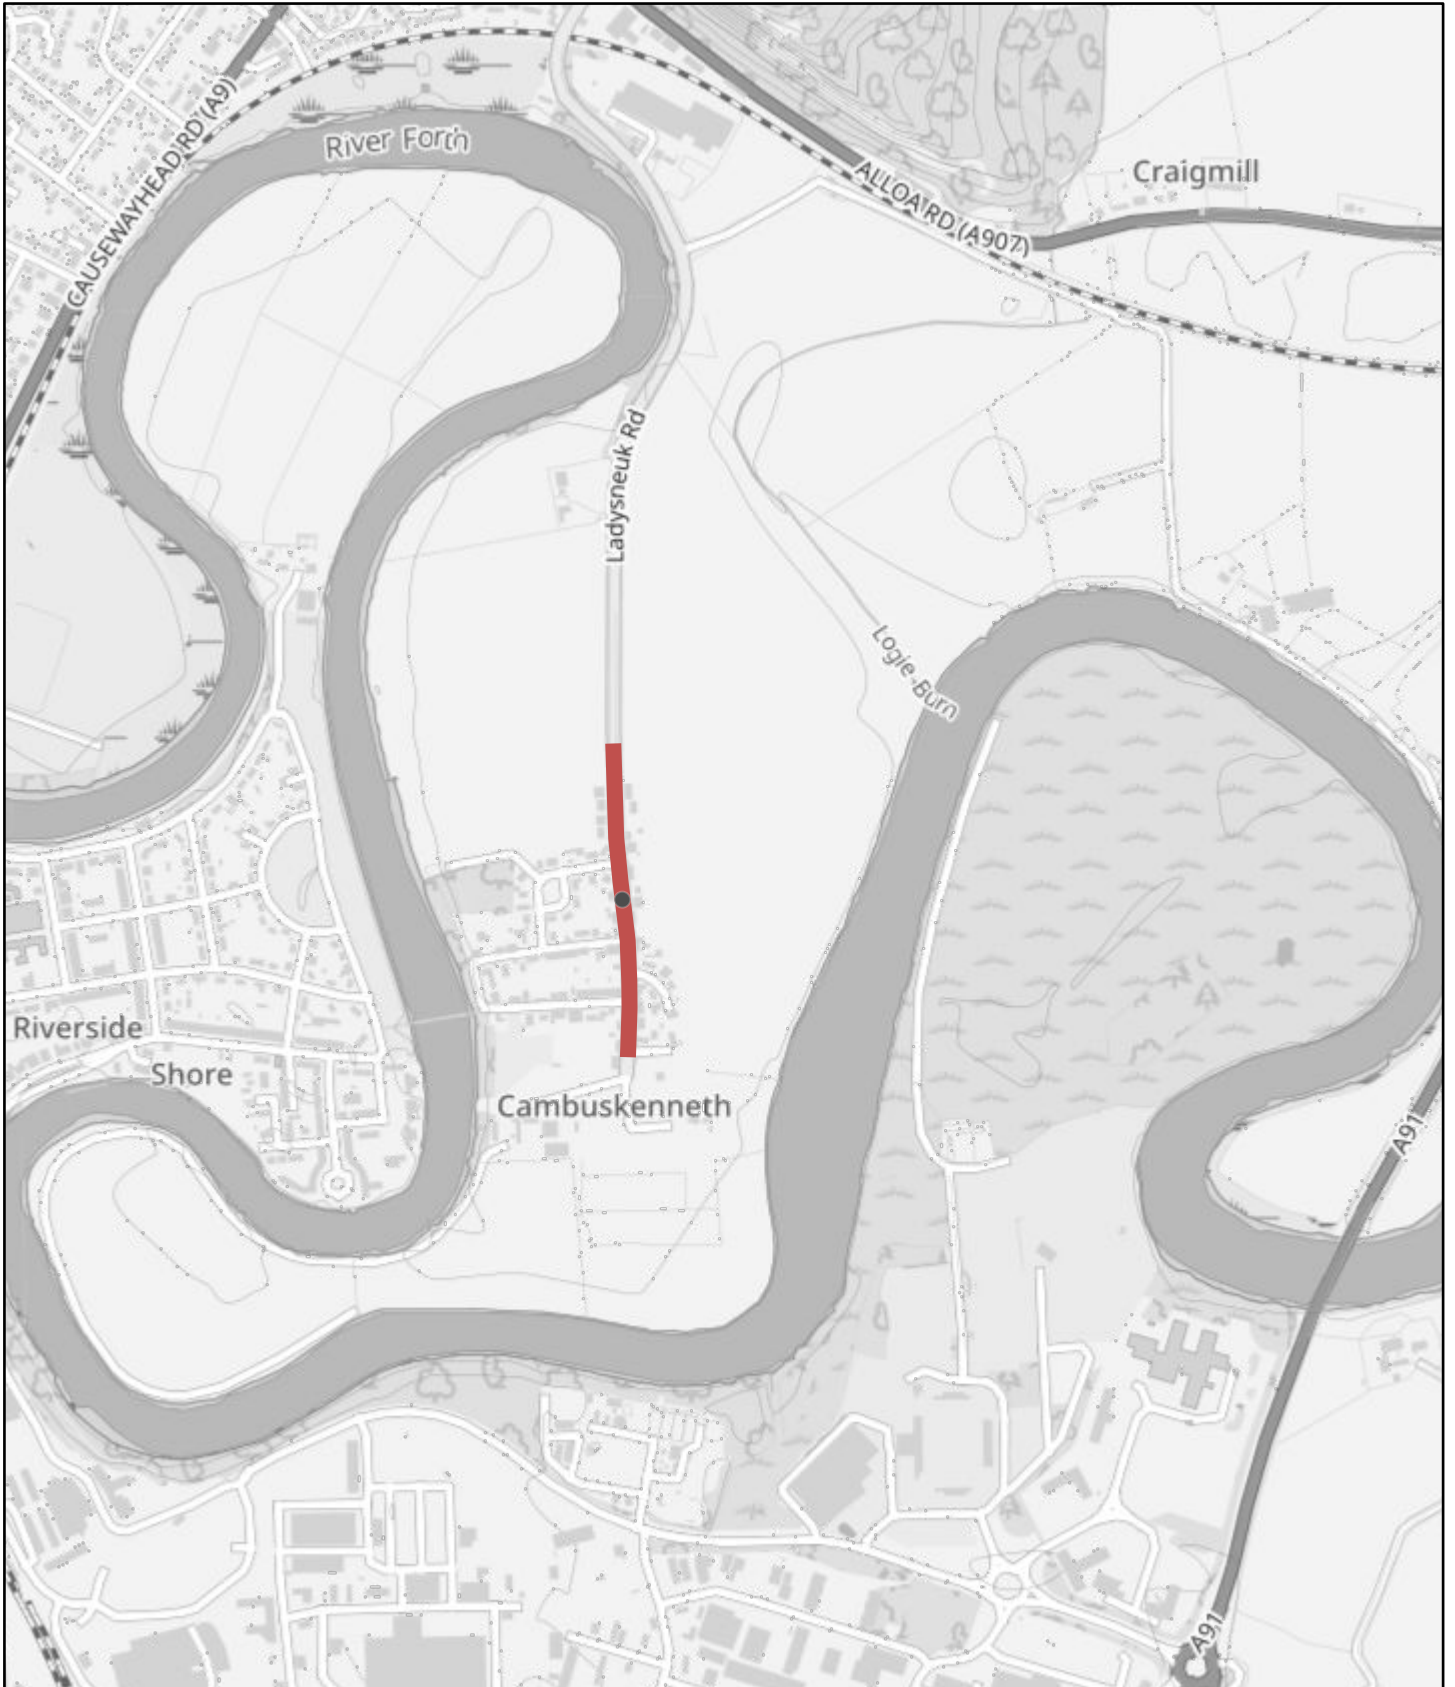

Ladysneuk Road, Cambuskenneth - 20mph speed Limit

31/10/2023, 13:10:07