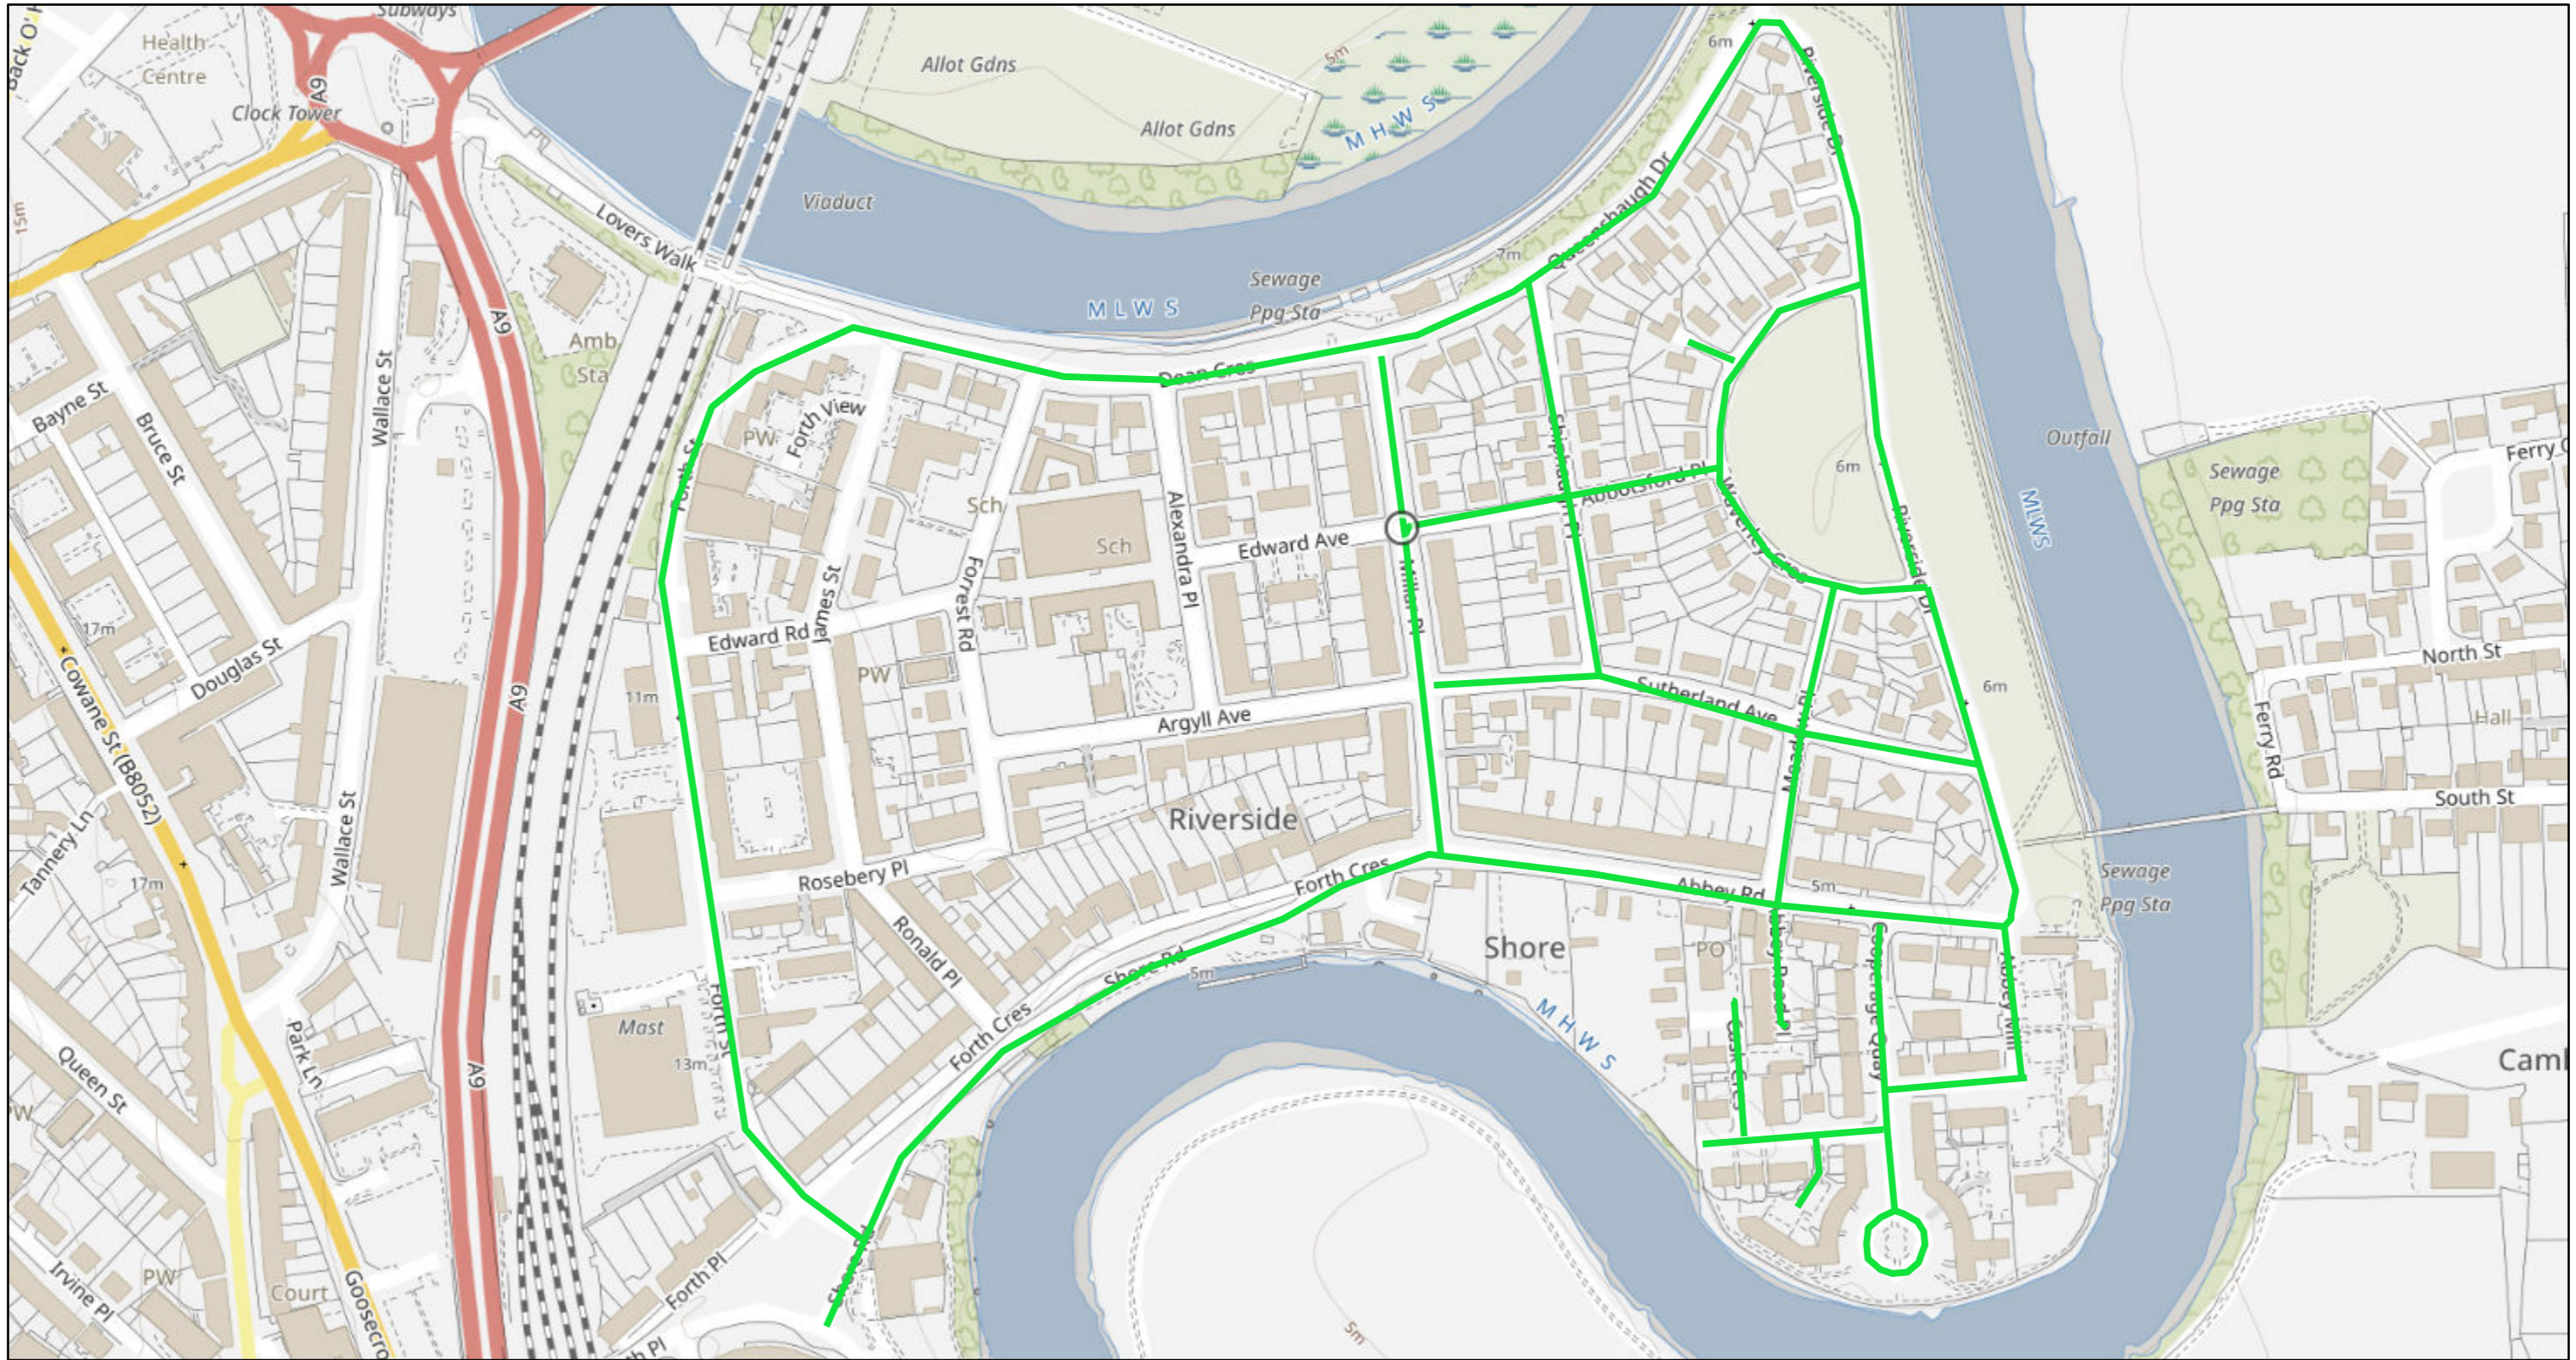

Riverside 20mph Speed Limit

29/11/2023