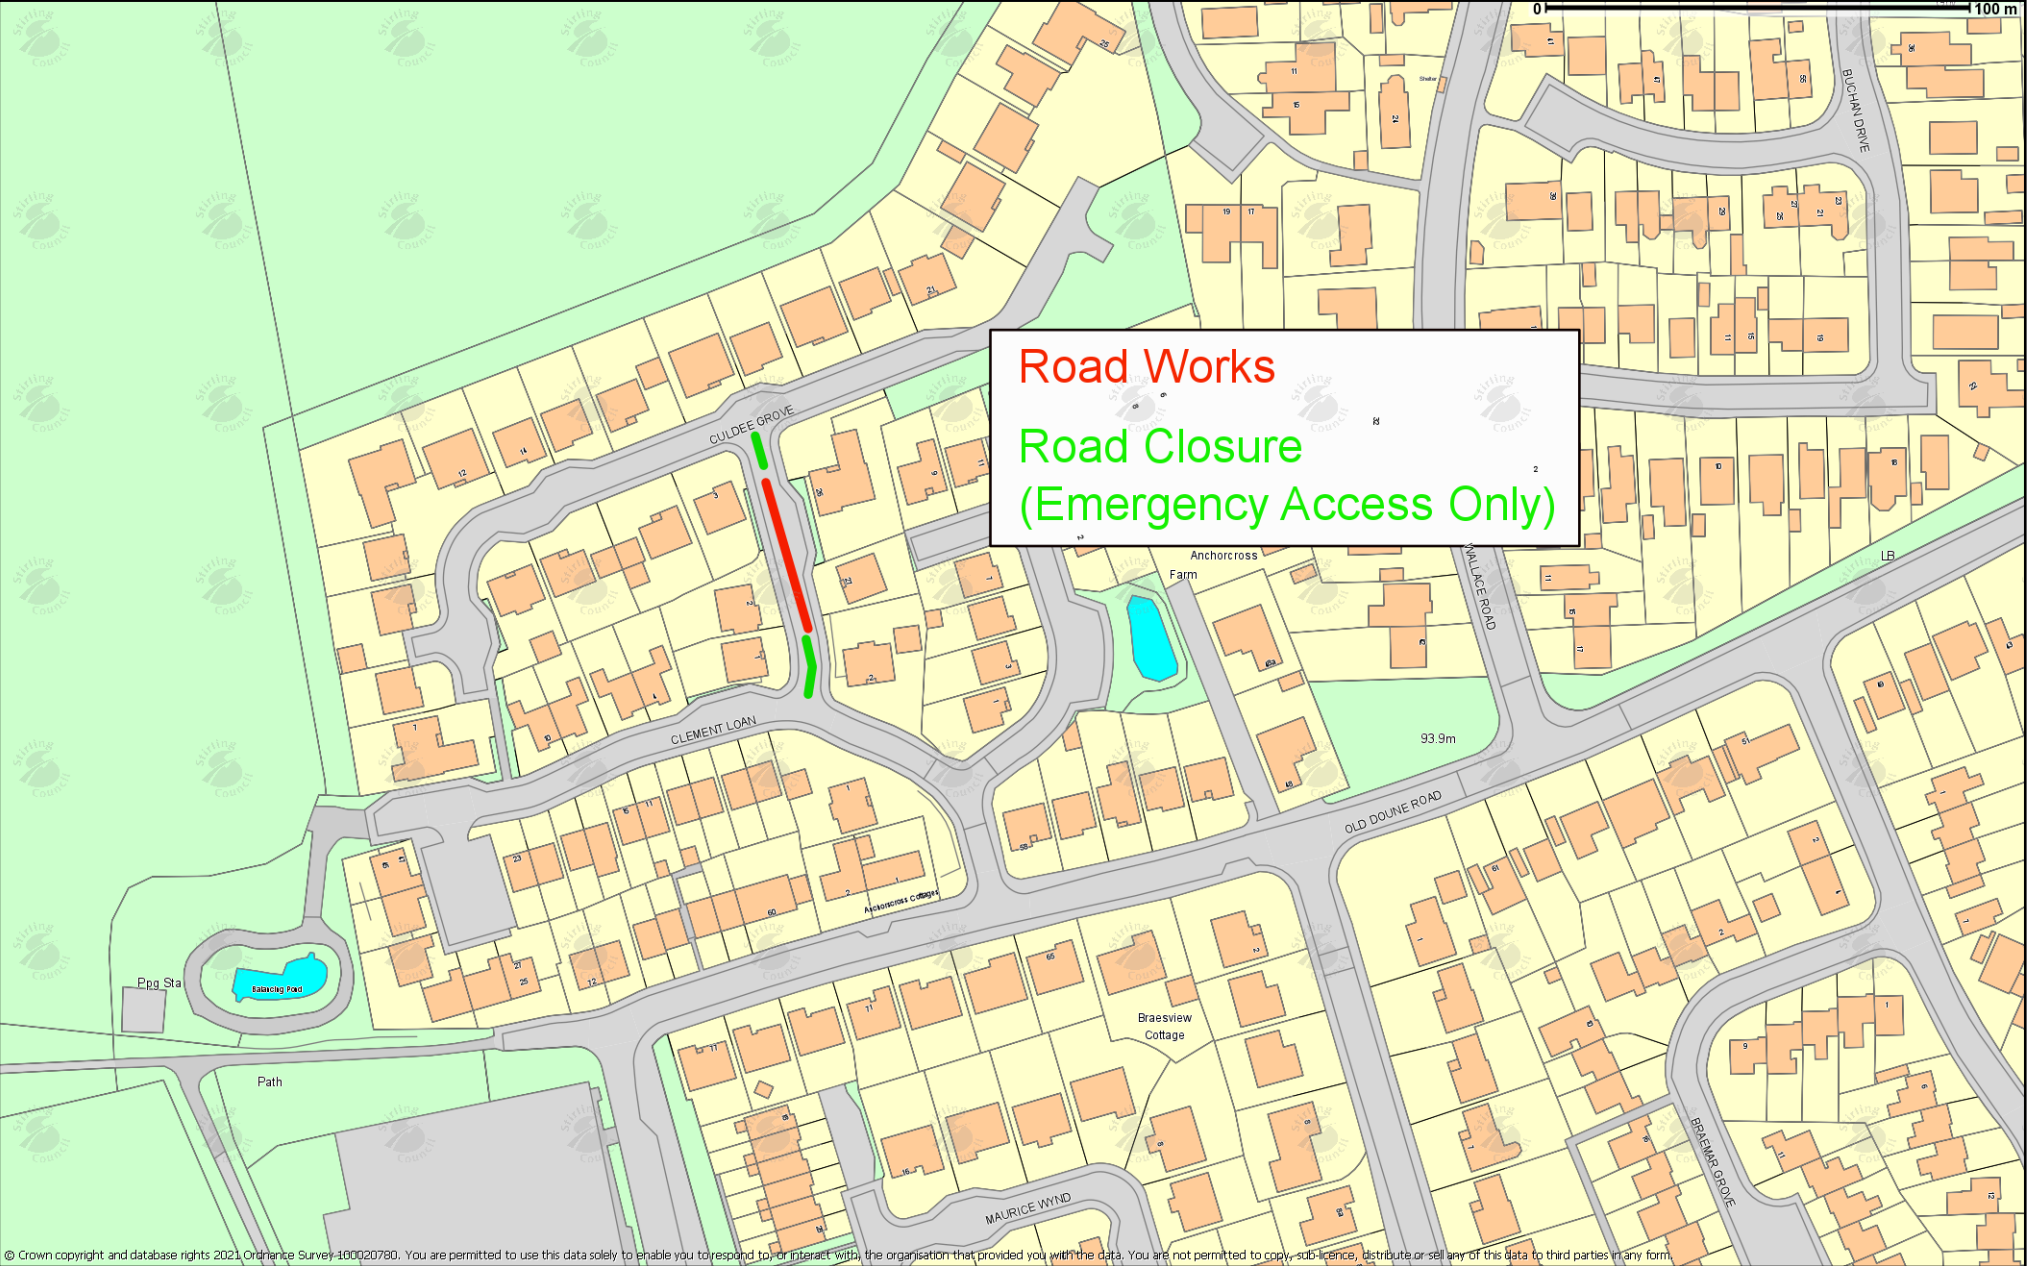

Road Works
Road Closure
(Emergency Access Only)

© Crown copyright and database rights 2021 Ordnance Survey 100020780. You are permitted to use this data solely to enable you to respond to, or interact with, the organisation that provided you with the data. You are not permitted to copy, sub-licence, distribute or sell any of this data to third parties in any form.

Network & Management
Scale 1:1786

Road Closure
Culdee Grove - Dunblane