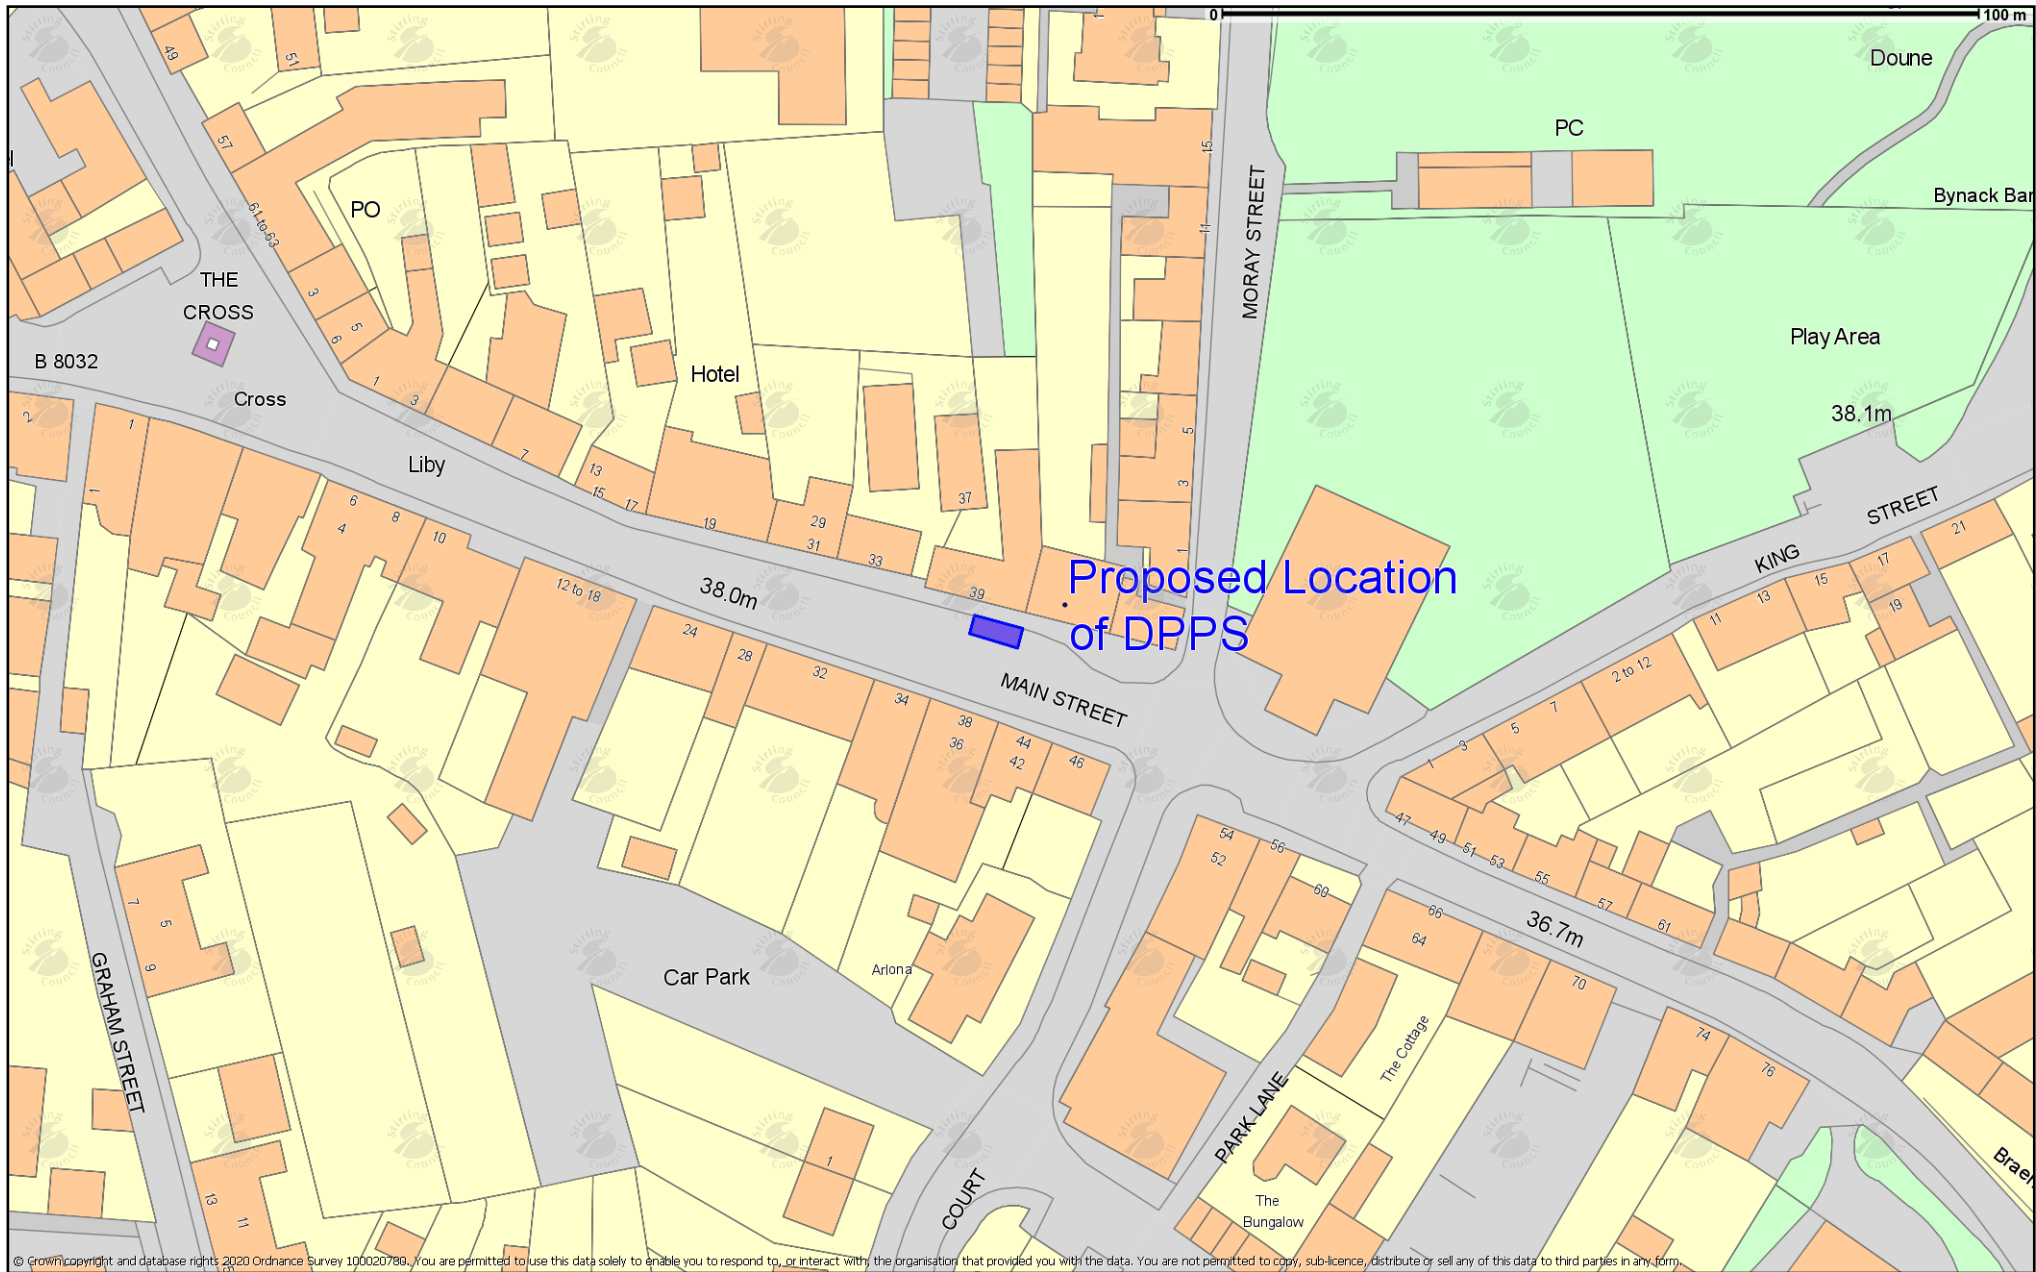

© Crown copyright and database rights 2020 Ordnance Survey 100020780. You are permitted to use this data solely to enable you to respond to, or interact with, the organisation that provided you with the data. You are not permitted to copy, sub-licence, distribute or sell any of this data to third parties in any form.

Scale 1:1000

**Disabled Persons Parking Bay**  
George Terrace, Balfour

© Crown copyright and database rights 2020 Ordnance Survey 100020780. You are permitted to use this data solely to enable you to respond to, or interact with, the organisation that provided you with the data. You are not permitted to copy, sub-licence, distribute or sell any of this data to third parties in any form.

Scale 1:1000

**Disabled Persons Parking Space**  
Main Street, Doune