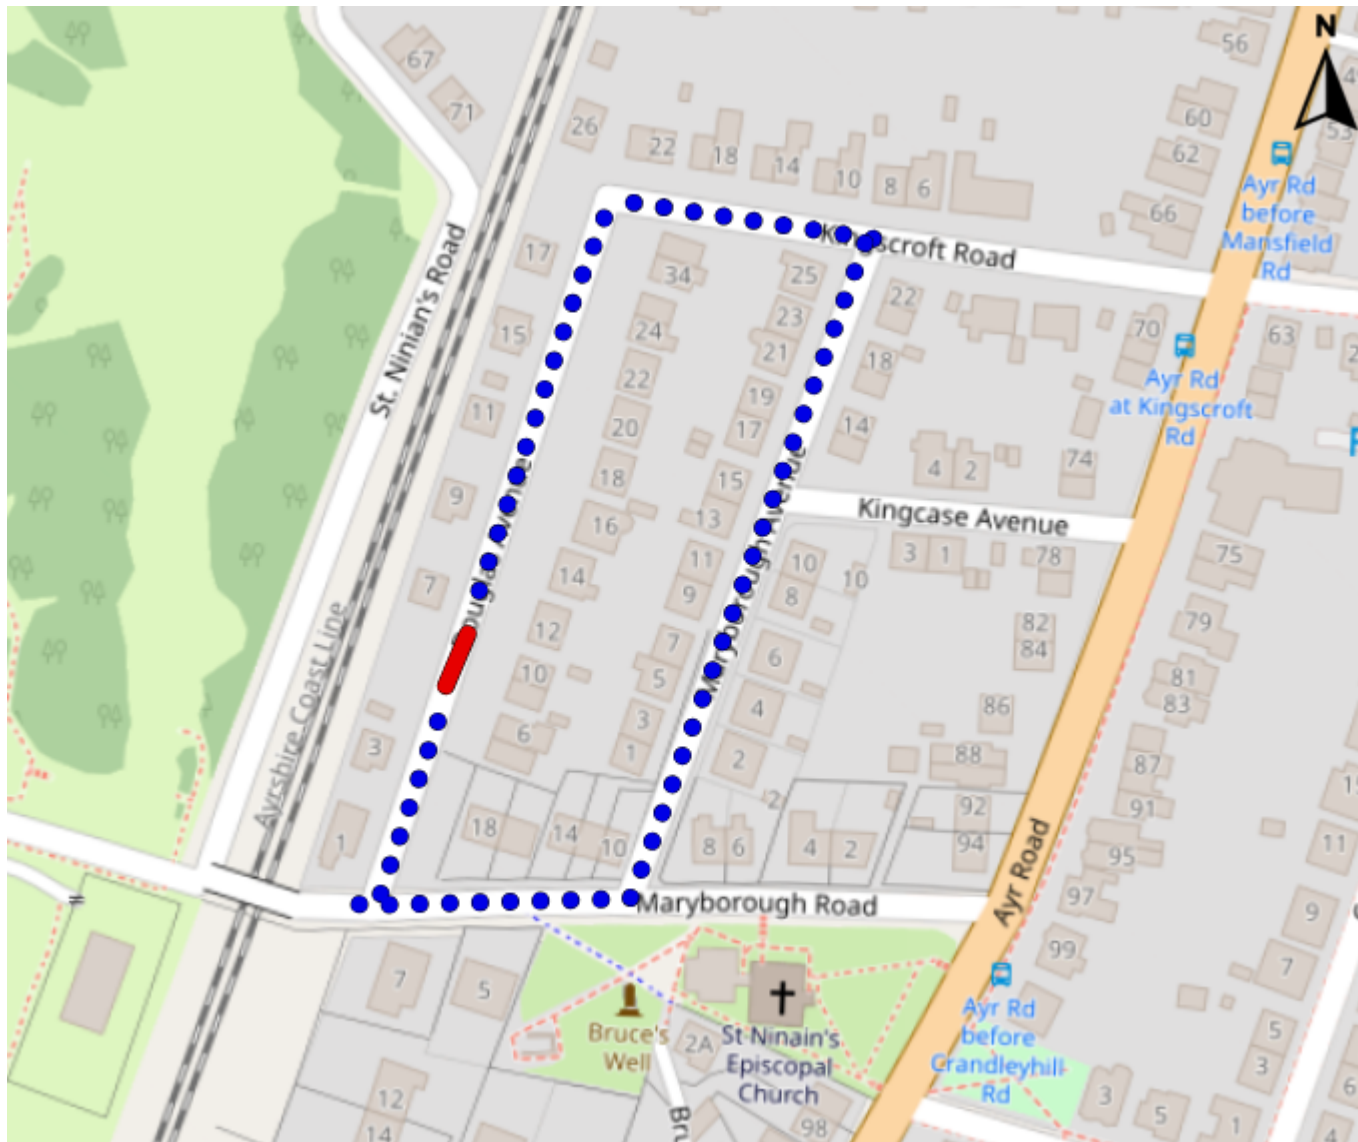

South Ayrshire Council
 (Douglas Avenue, Prestwick)
 (Temporary Road Closure) Order 2024

Legend:  Road Closure,  Primary Diversion