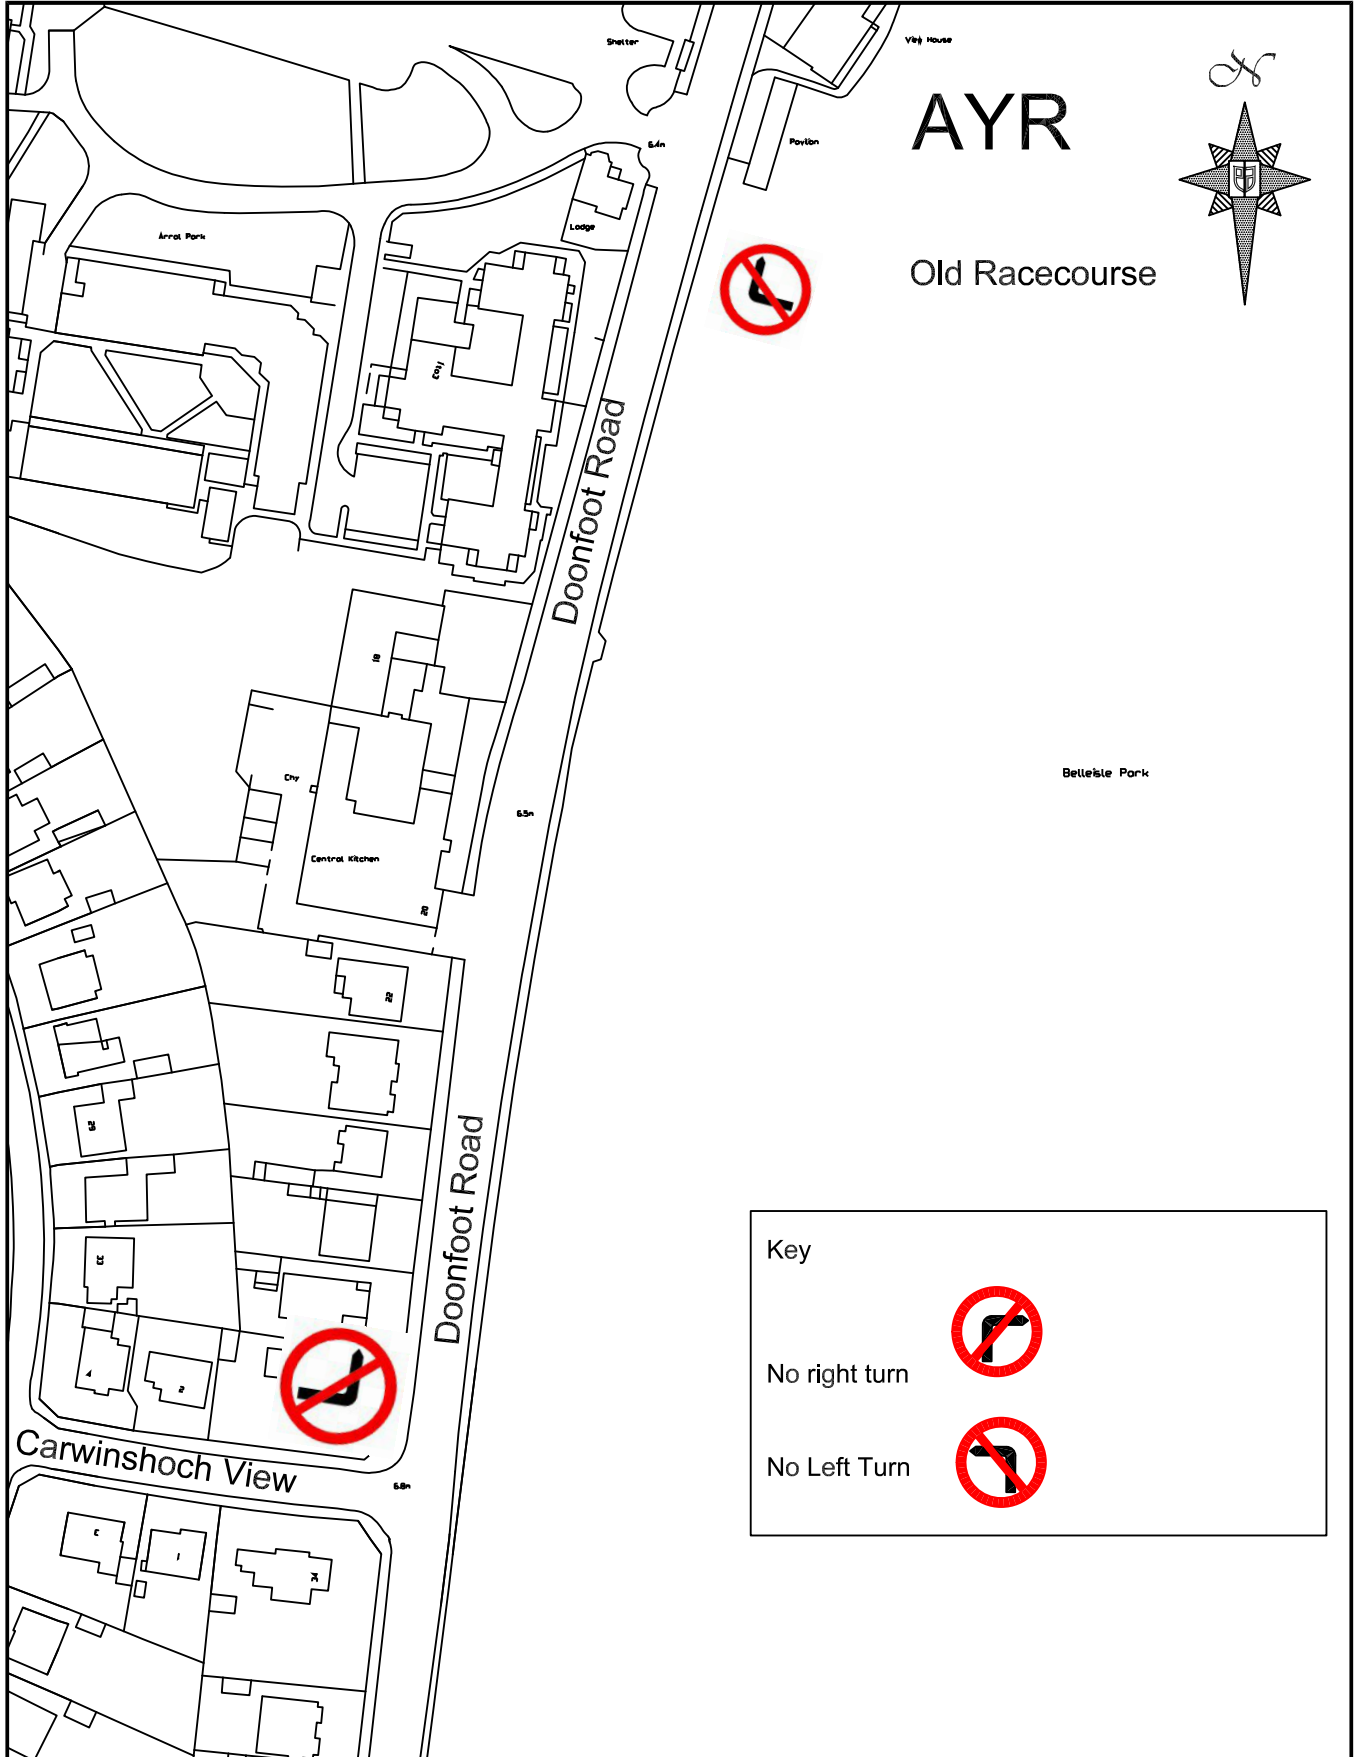

This is the plan 5 referred to in the foregoing SOUTH AYRSHIRE COUNCIL (VARIOUS ROADS, AYR & PRESTWICK) (TEMPORARY CLOSURES, WAITING RESTRICTIONS and BANNED TURNS) ORDER 2018

ARA-SAC 2018 Order No. 5830

Reproduced from the Ordnance Survey Mapping with the permission of the Controller of Her Majesty's Stationery Office, © Crown Copyright. Unauthorised reproduction infringes Crown Copyright and may lead to prosecution or civil proceedings. East Ayrshire Council SLA Licence Number: 100023409.

Key

No right turn 

No Left Turn 