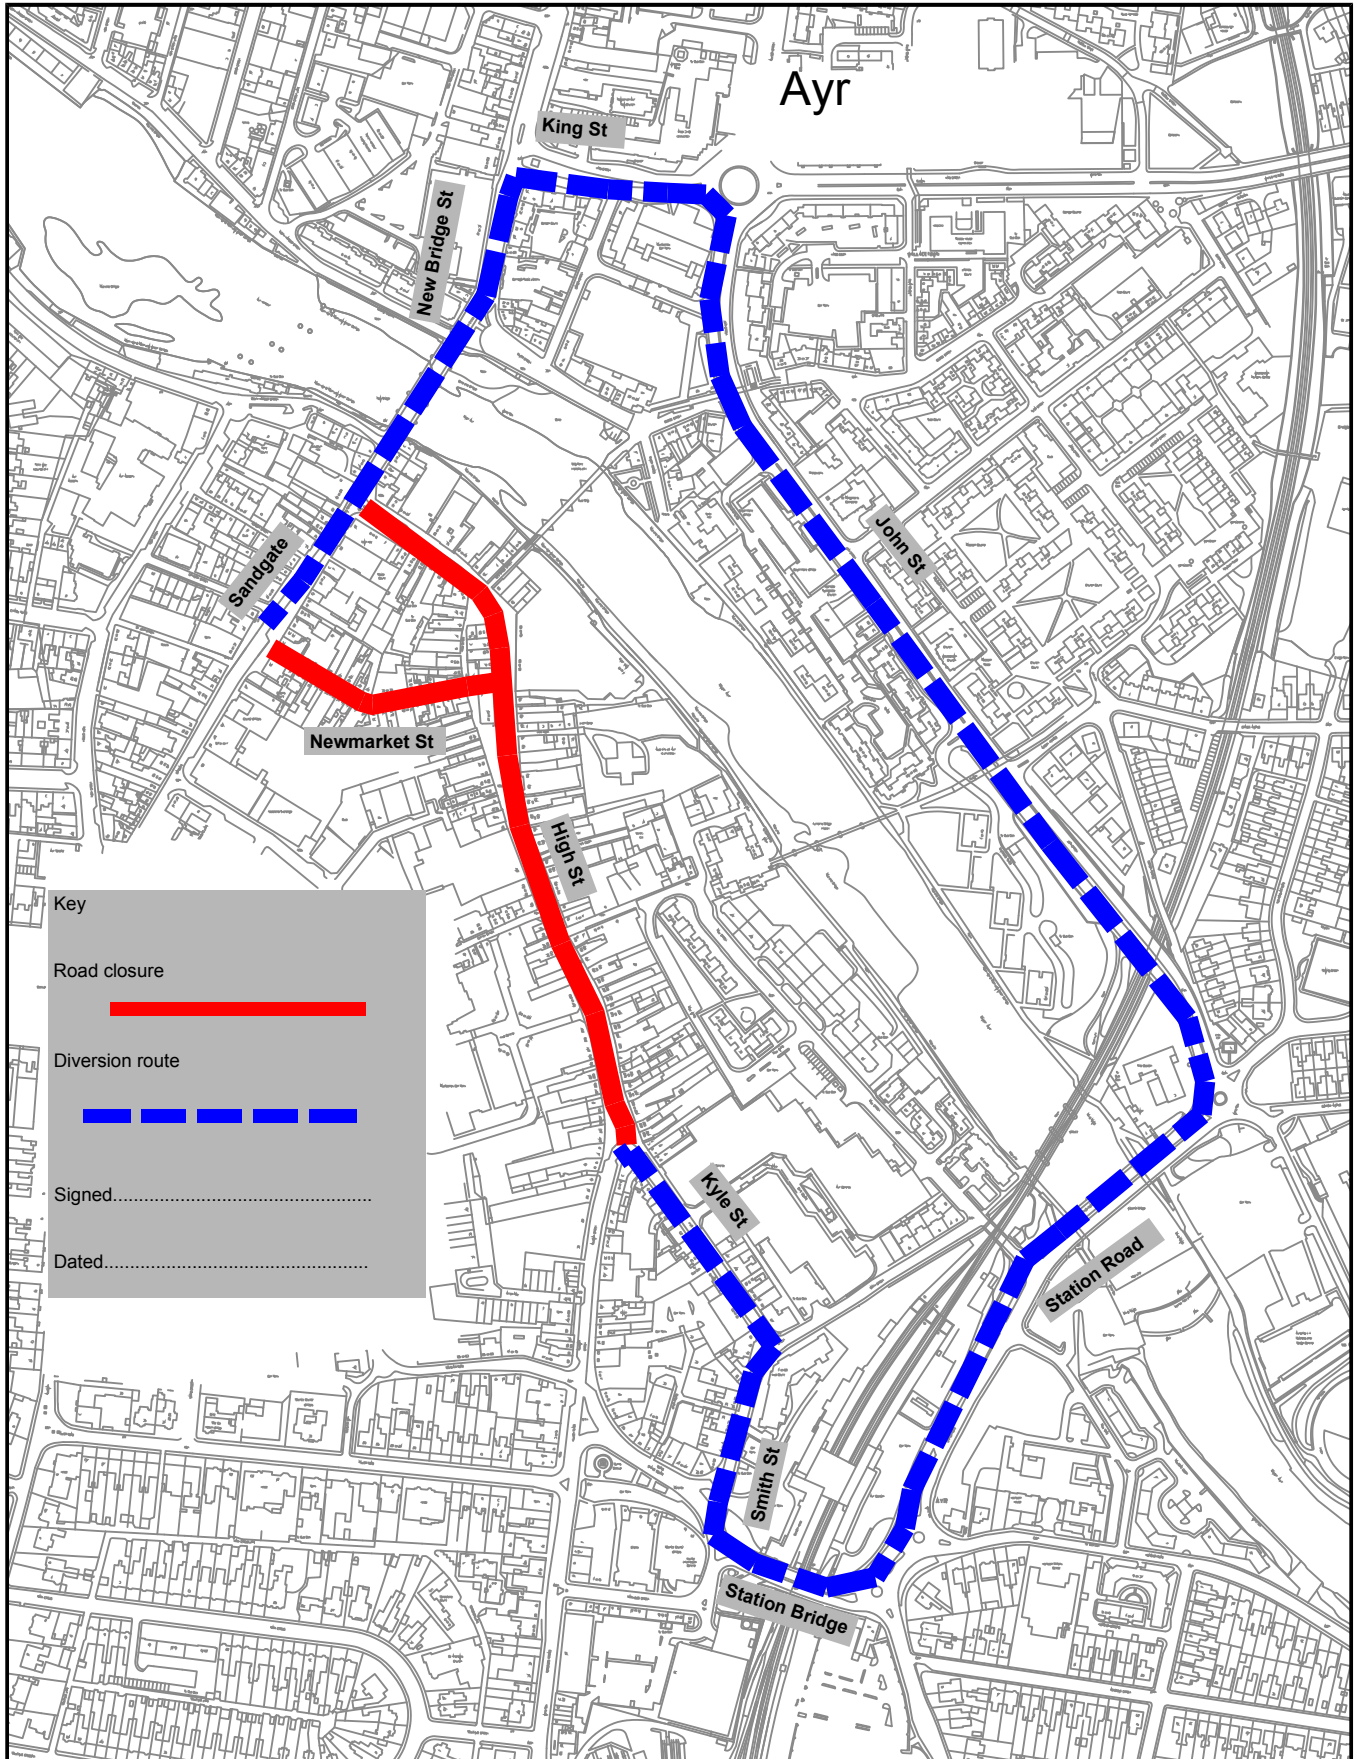

**This is the plan 1 referred to in the foregoing SOUTH AYRSHIRE COUNCIL  
(HIGH ST and NEWMARKET ST, AYR & STATION ROAD and MAIN STREET, PRESTWICK) (TEMPORARY  
CLOSURE) ORDER 2017**

**ARA-SAC 2017 Order No. 5404**

**Key**

Road closure  

Diversion route  

Signed.....

Dated.....