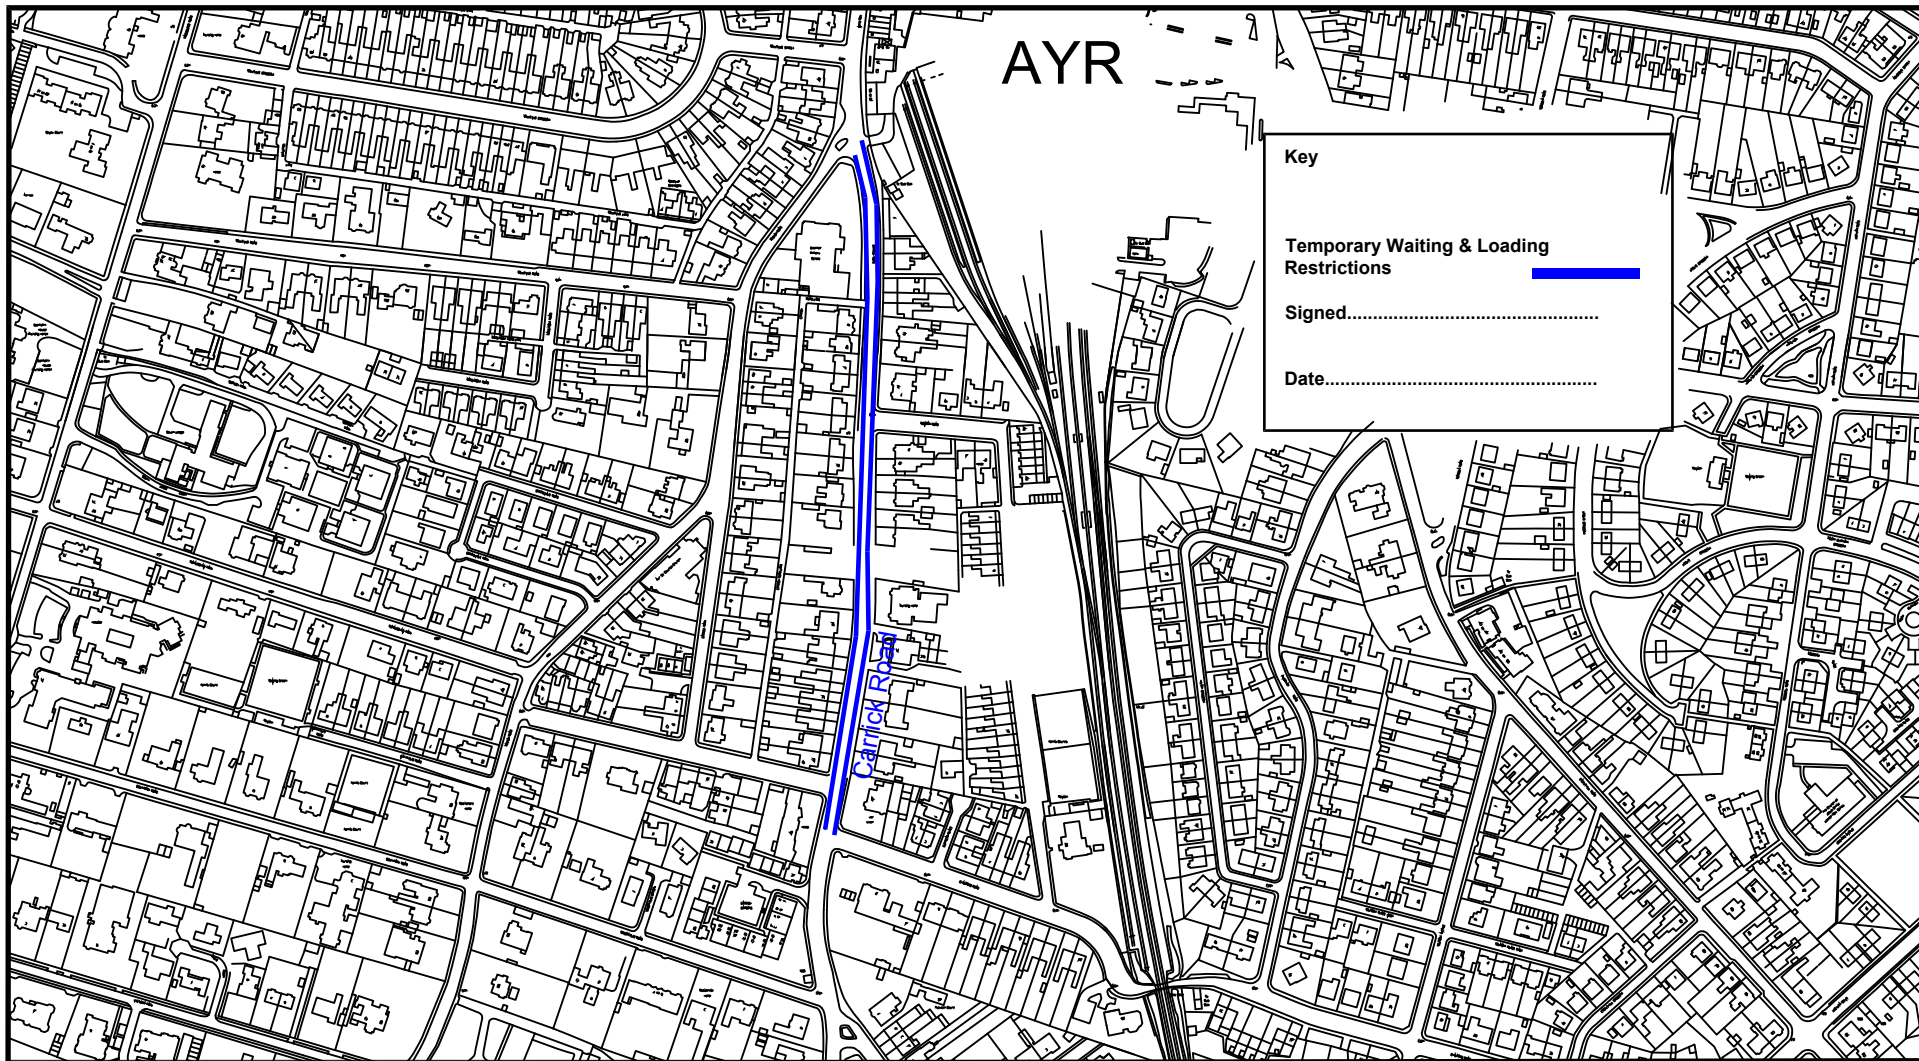

**This is the plan 4 of 5 referred to in the foregoing SOUTH AYRSHIRE COUNCIL
(VARIOUS ROADS, AYR) (TEMPORARY ROAD CLOSURES and WAITING & LOADING RESTRICTIONS and PROHIBITED TURN) ORDER
2017**

ARA-SAC 2017 Order No.4873

Reproduced from the Ordnance Survey Mapping with the permission of the Controller of Her Majesty's Stationery Office, © Crown Copyright.
Unauthorised reproduction infringes Crown Copyright and may lead to prosecution or civil proceedings. East Ayrshire Council SLA Licence Number: 100023409.

Key

Temporary Waiting & Loading Restrictions 

Signed.....

Date.....