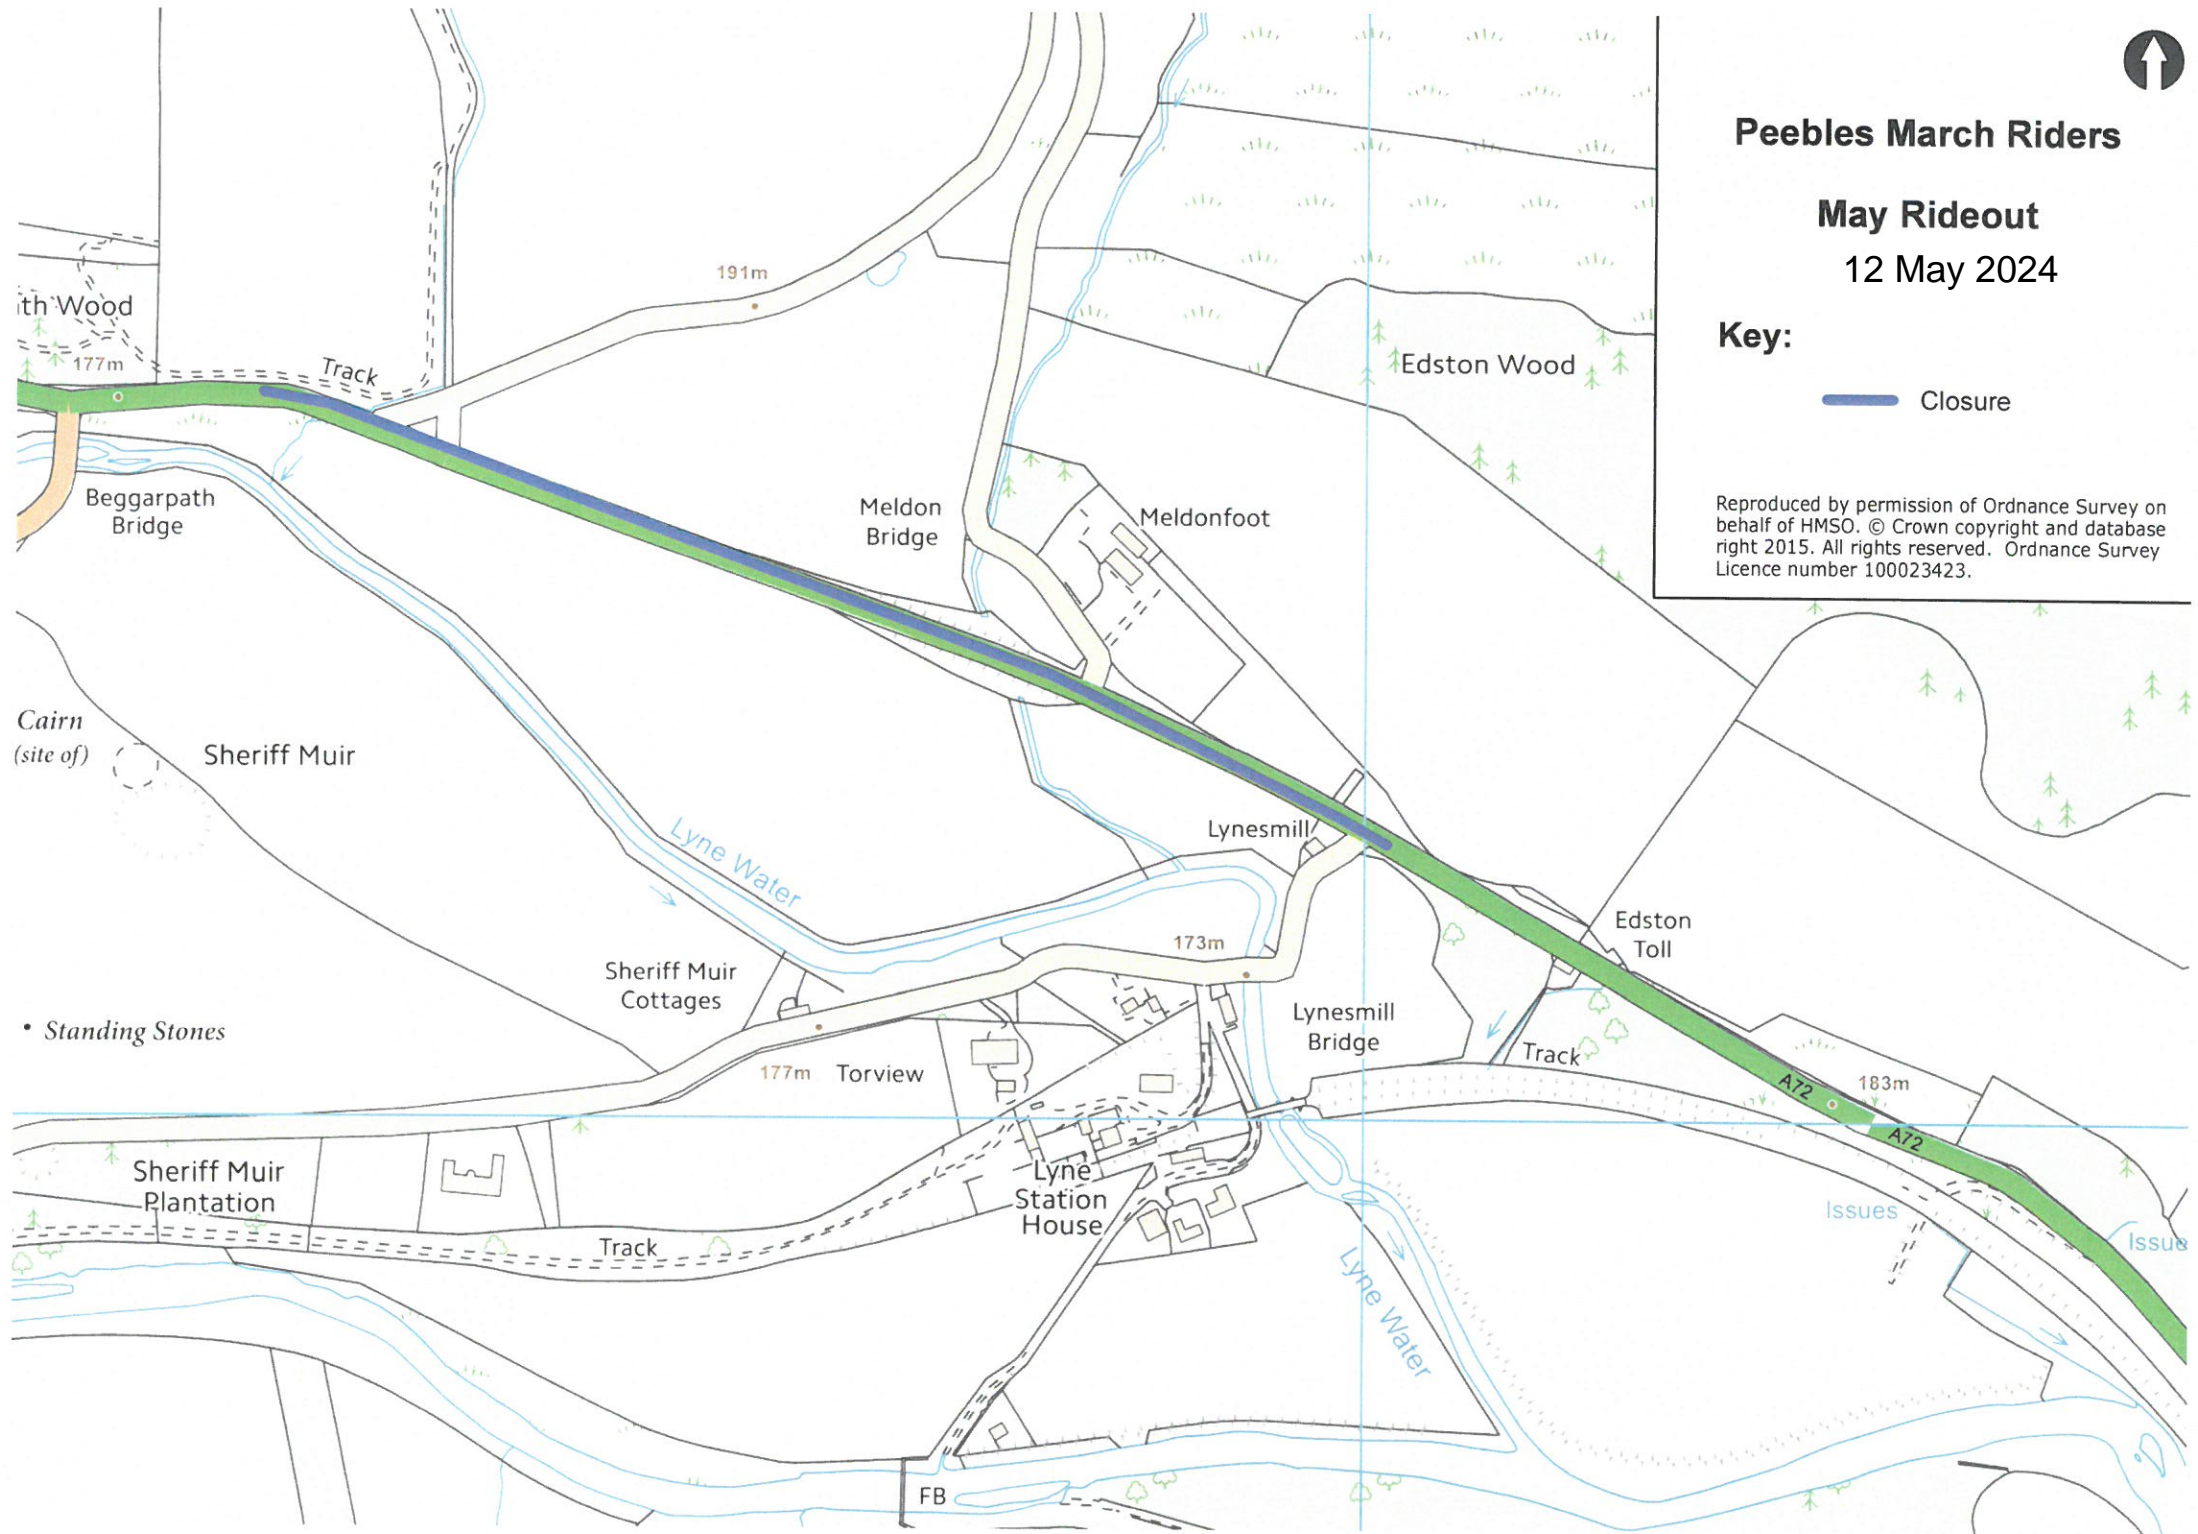

Peebles March Riders

May Rideout

12 May 2024

Key:  Closure

Reproduced by permission of Ordnance Survey on behalf of HMSO. © Crown copyright and database right 2013. All rights reserved. Ordnance Survey Licence number 100023423.

Peebles March Riders

May Rideout

12 May 2024

Key:

 Closure

Reproduced by permission of Ordnance Survey on behalf of HMSO. © Crown copyright and database right 2015. All rights reserved. Ordnance Survey Licence number 100023423.