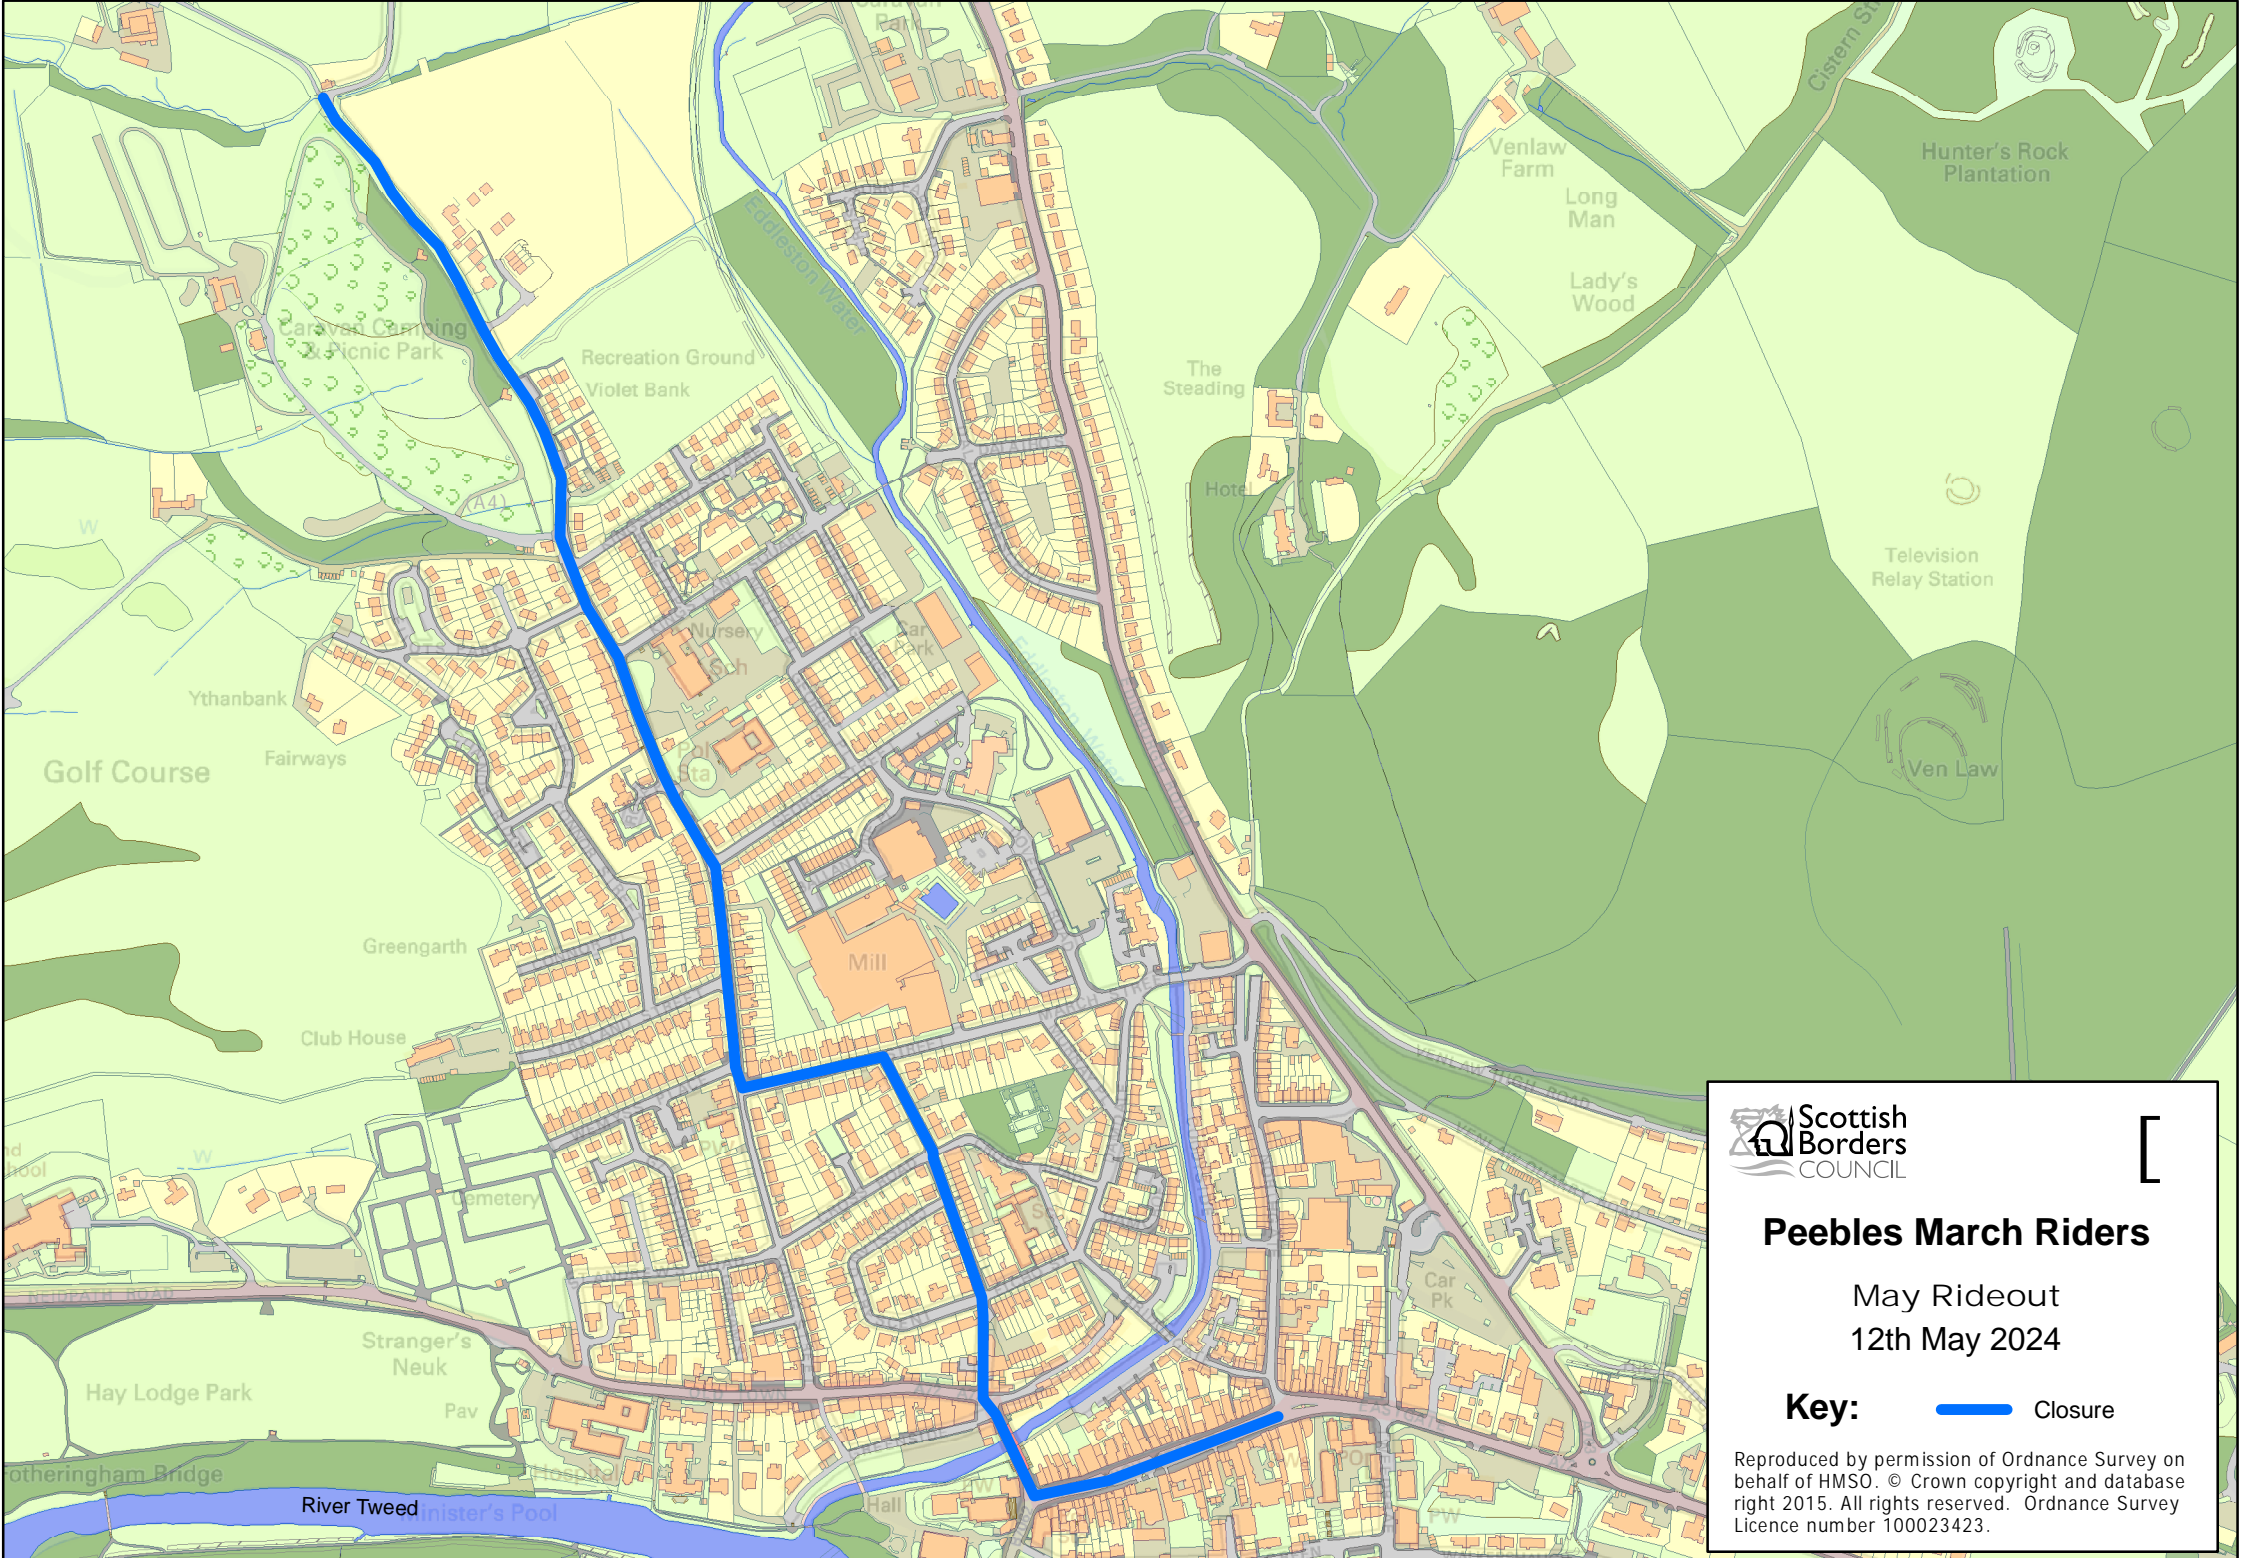

Peebles March Riders

May Rideout

12 May 2024

Key:

 Closure

Reproduced by permission of Ordnance Survey on behalf of HMSO. © Crown copyright and database right 2015. All rights reserved. Ordnance Survey Licence number 100023423.

 Scottish Borders COUNCIL

Peebles March Riders

May Rideout
12th May 2024

Key:  Closure

Reproduced by permission of Ordnance Survey on behalf of HMSO. © Crown copyright and database right 2015. All rights reserved. Ordnance Survey Licence number 100023423.