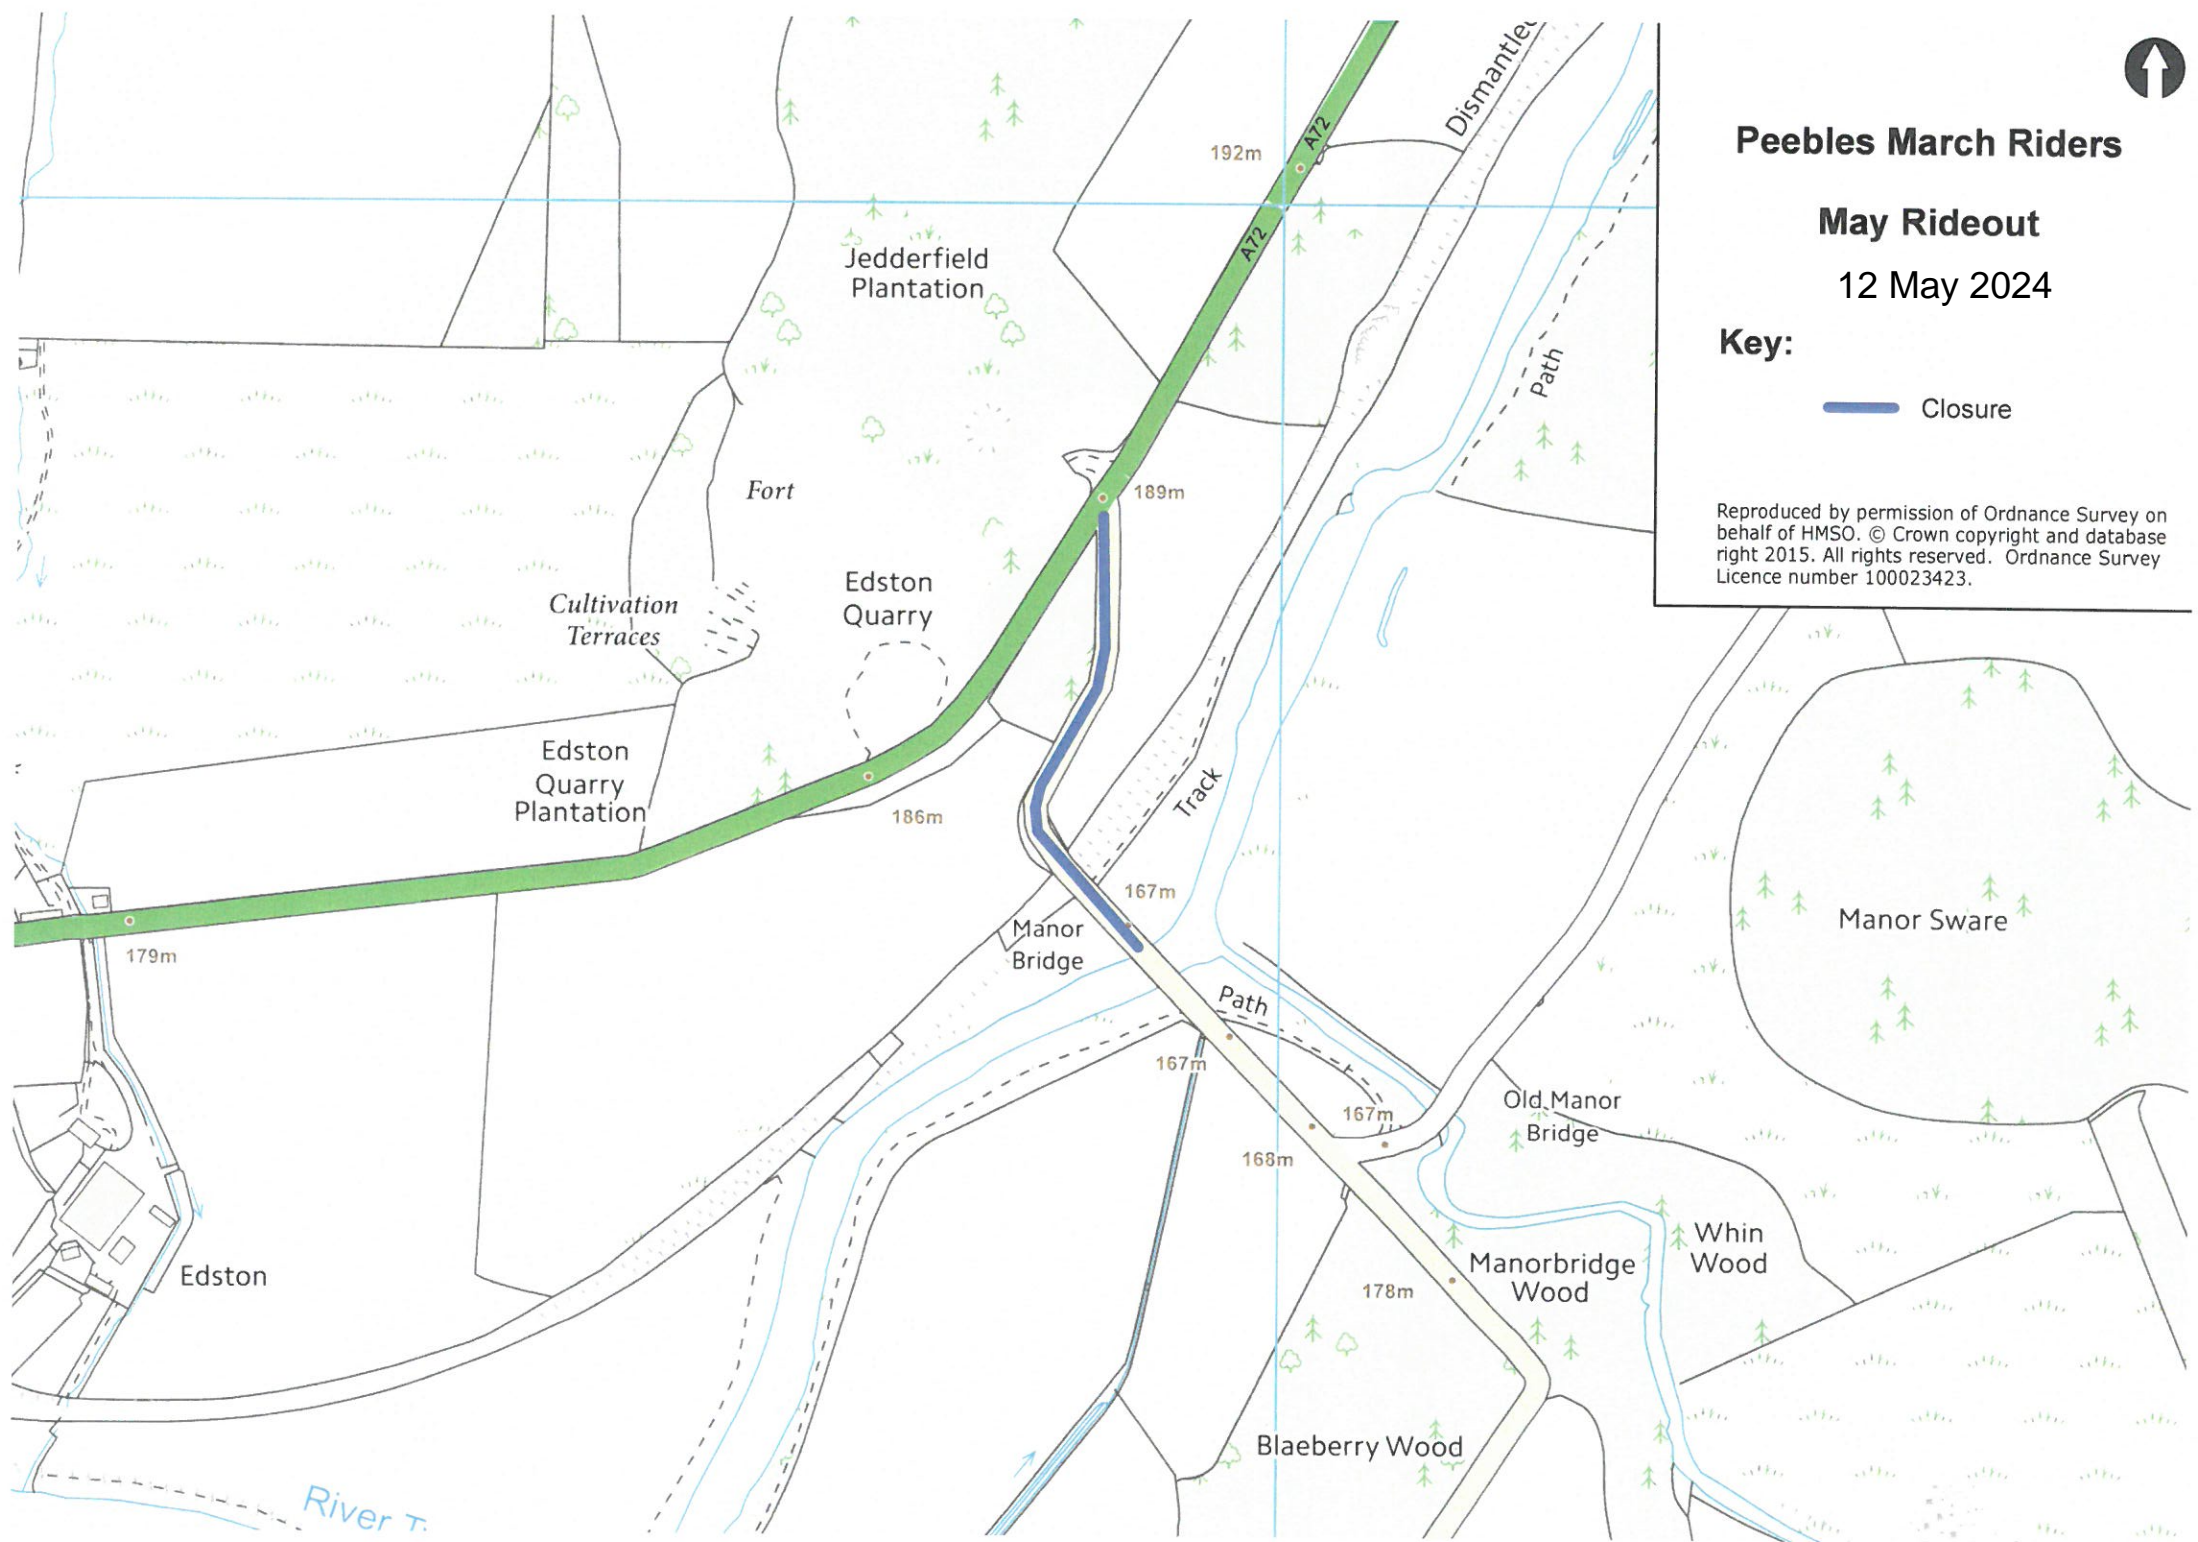

Peebles March Riders

May Rideout

12 May 2024

Key:

 Closure

Reproduced by permission of Ordnance Survey on behalf of HMSO. © Crown copyright and database right 2015. All rights reserved. Ordnance Survey Licence number 100023423.