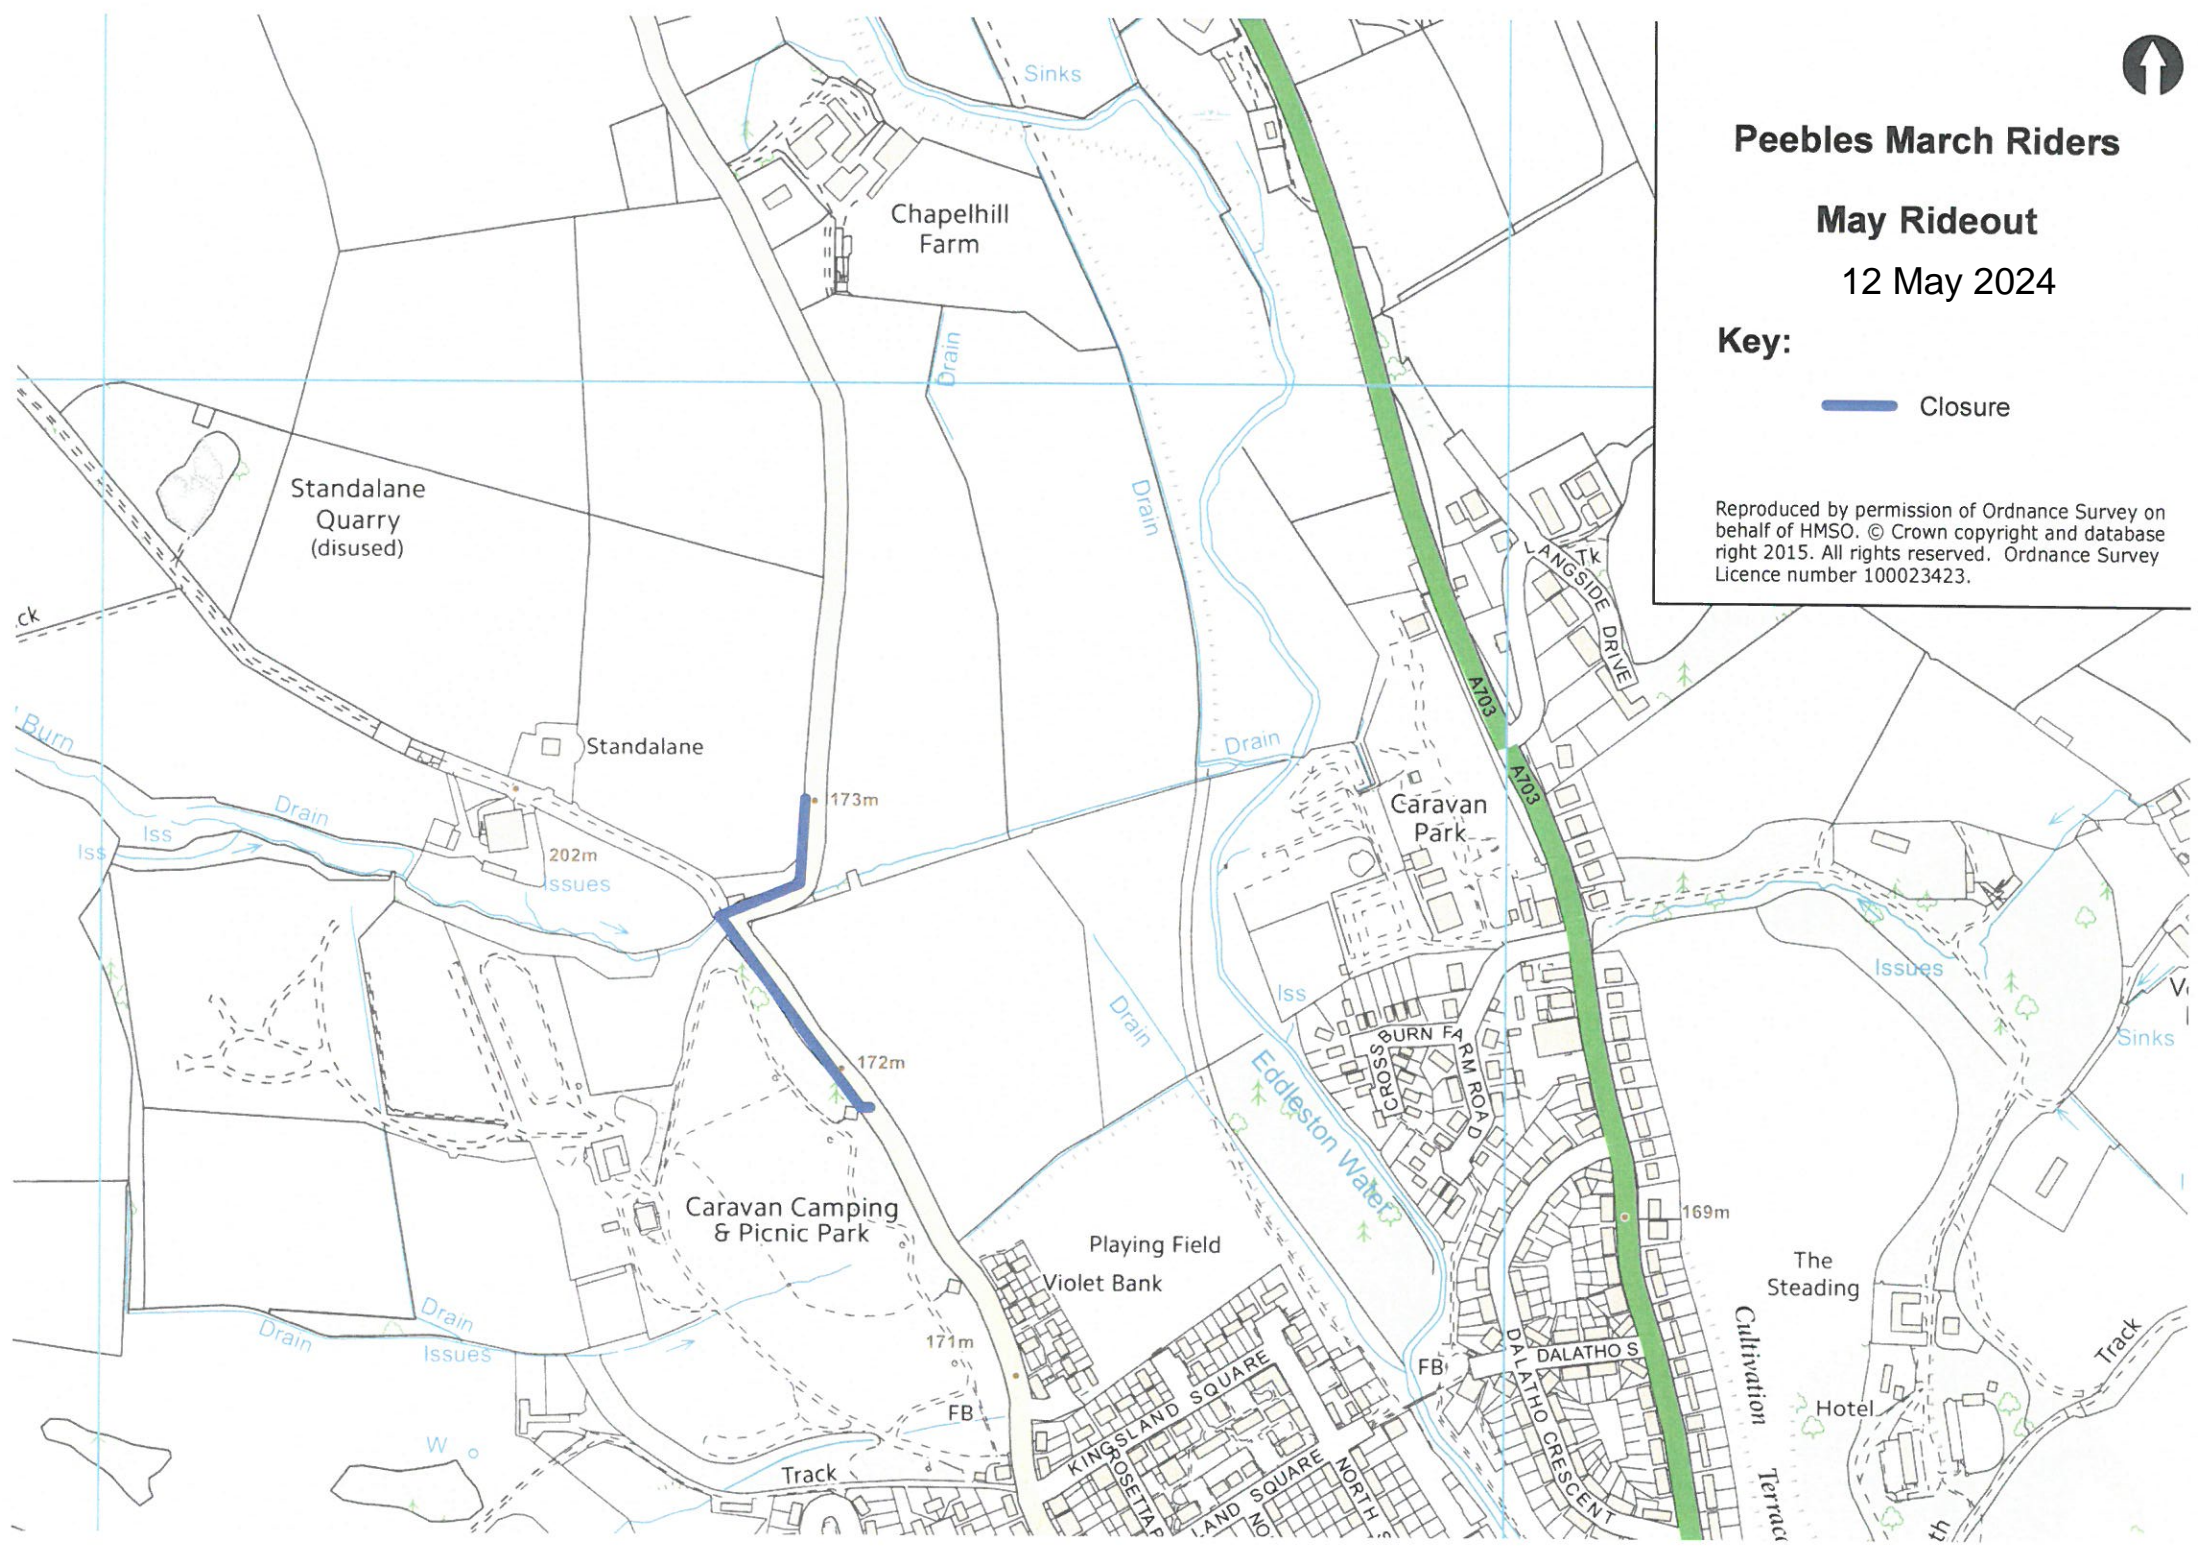

Peebles March Riders

May Rideout

12 May 2024

Key:

 Closure

Reproduced by permission of Ordnance Survey on behalf of HMSO. © Crown copyright and database right 2015. All rights reserved. Ordnance Survey Licence number 100023423.

 Scottish Borders COUNCIL

Peebles March Riders

May Rideout
12th May 2024

Key:  Closure

Reproduced by permission of Ordnance Survey on behalf of HMSO. © Crown copyright and database right 2015. All rights reserved. Ordnance Survey Licence number 100023423.