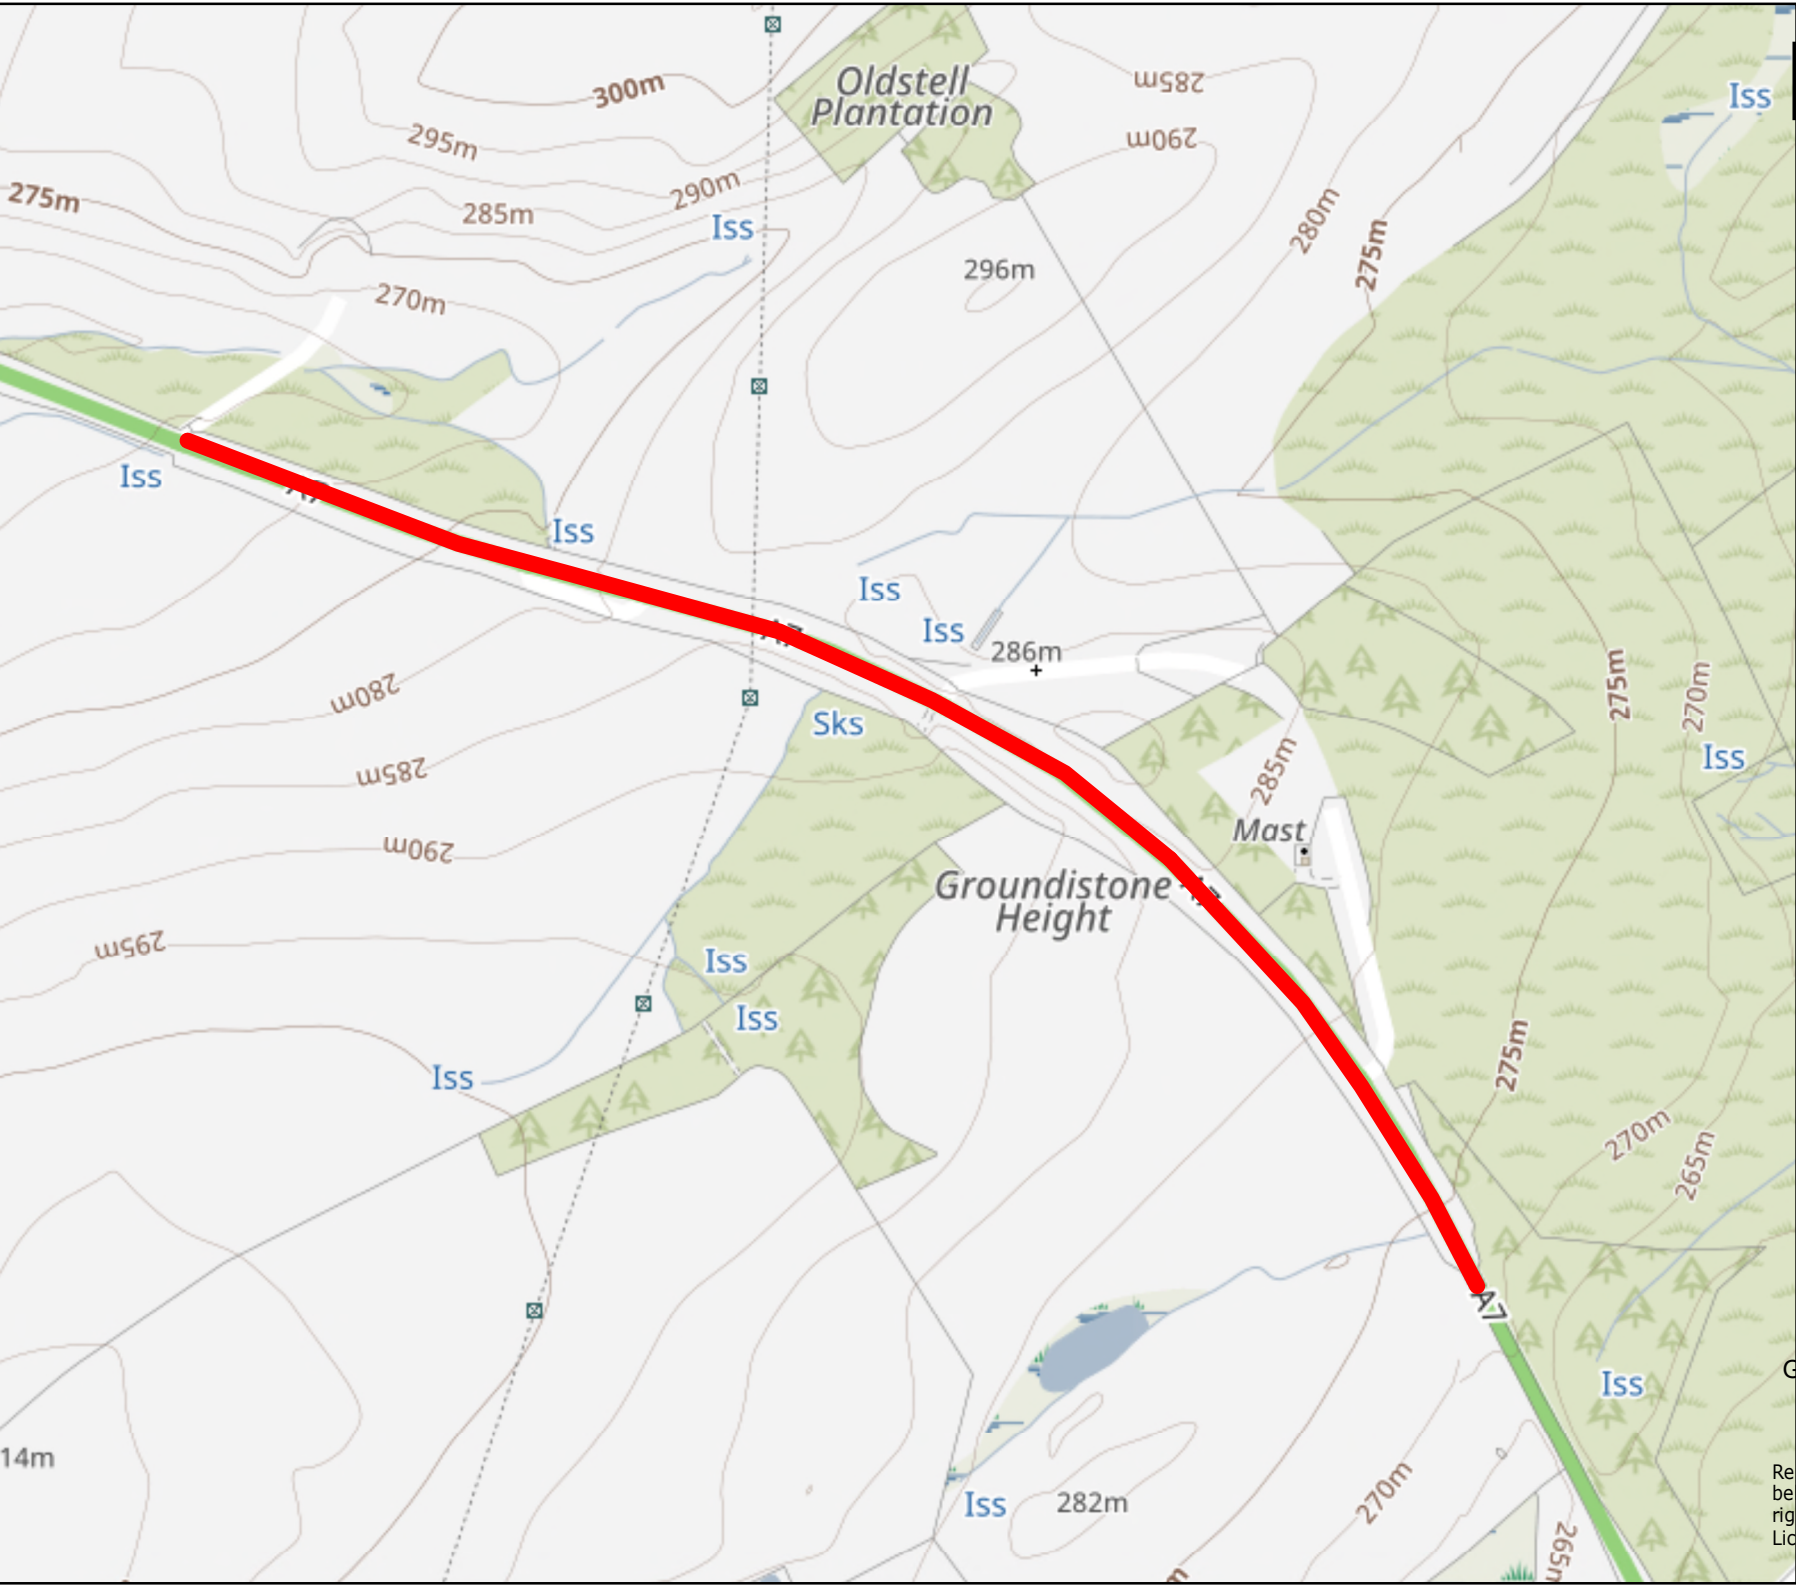

Hawick Common Riding Lilliesleaf Rideout

30mph

Key:

30 mph

G/Network/Covid 19/A NHS MAXX VAXX