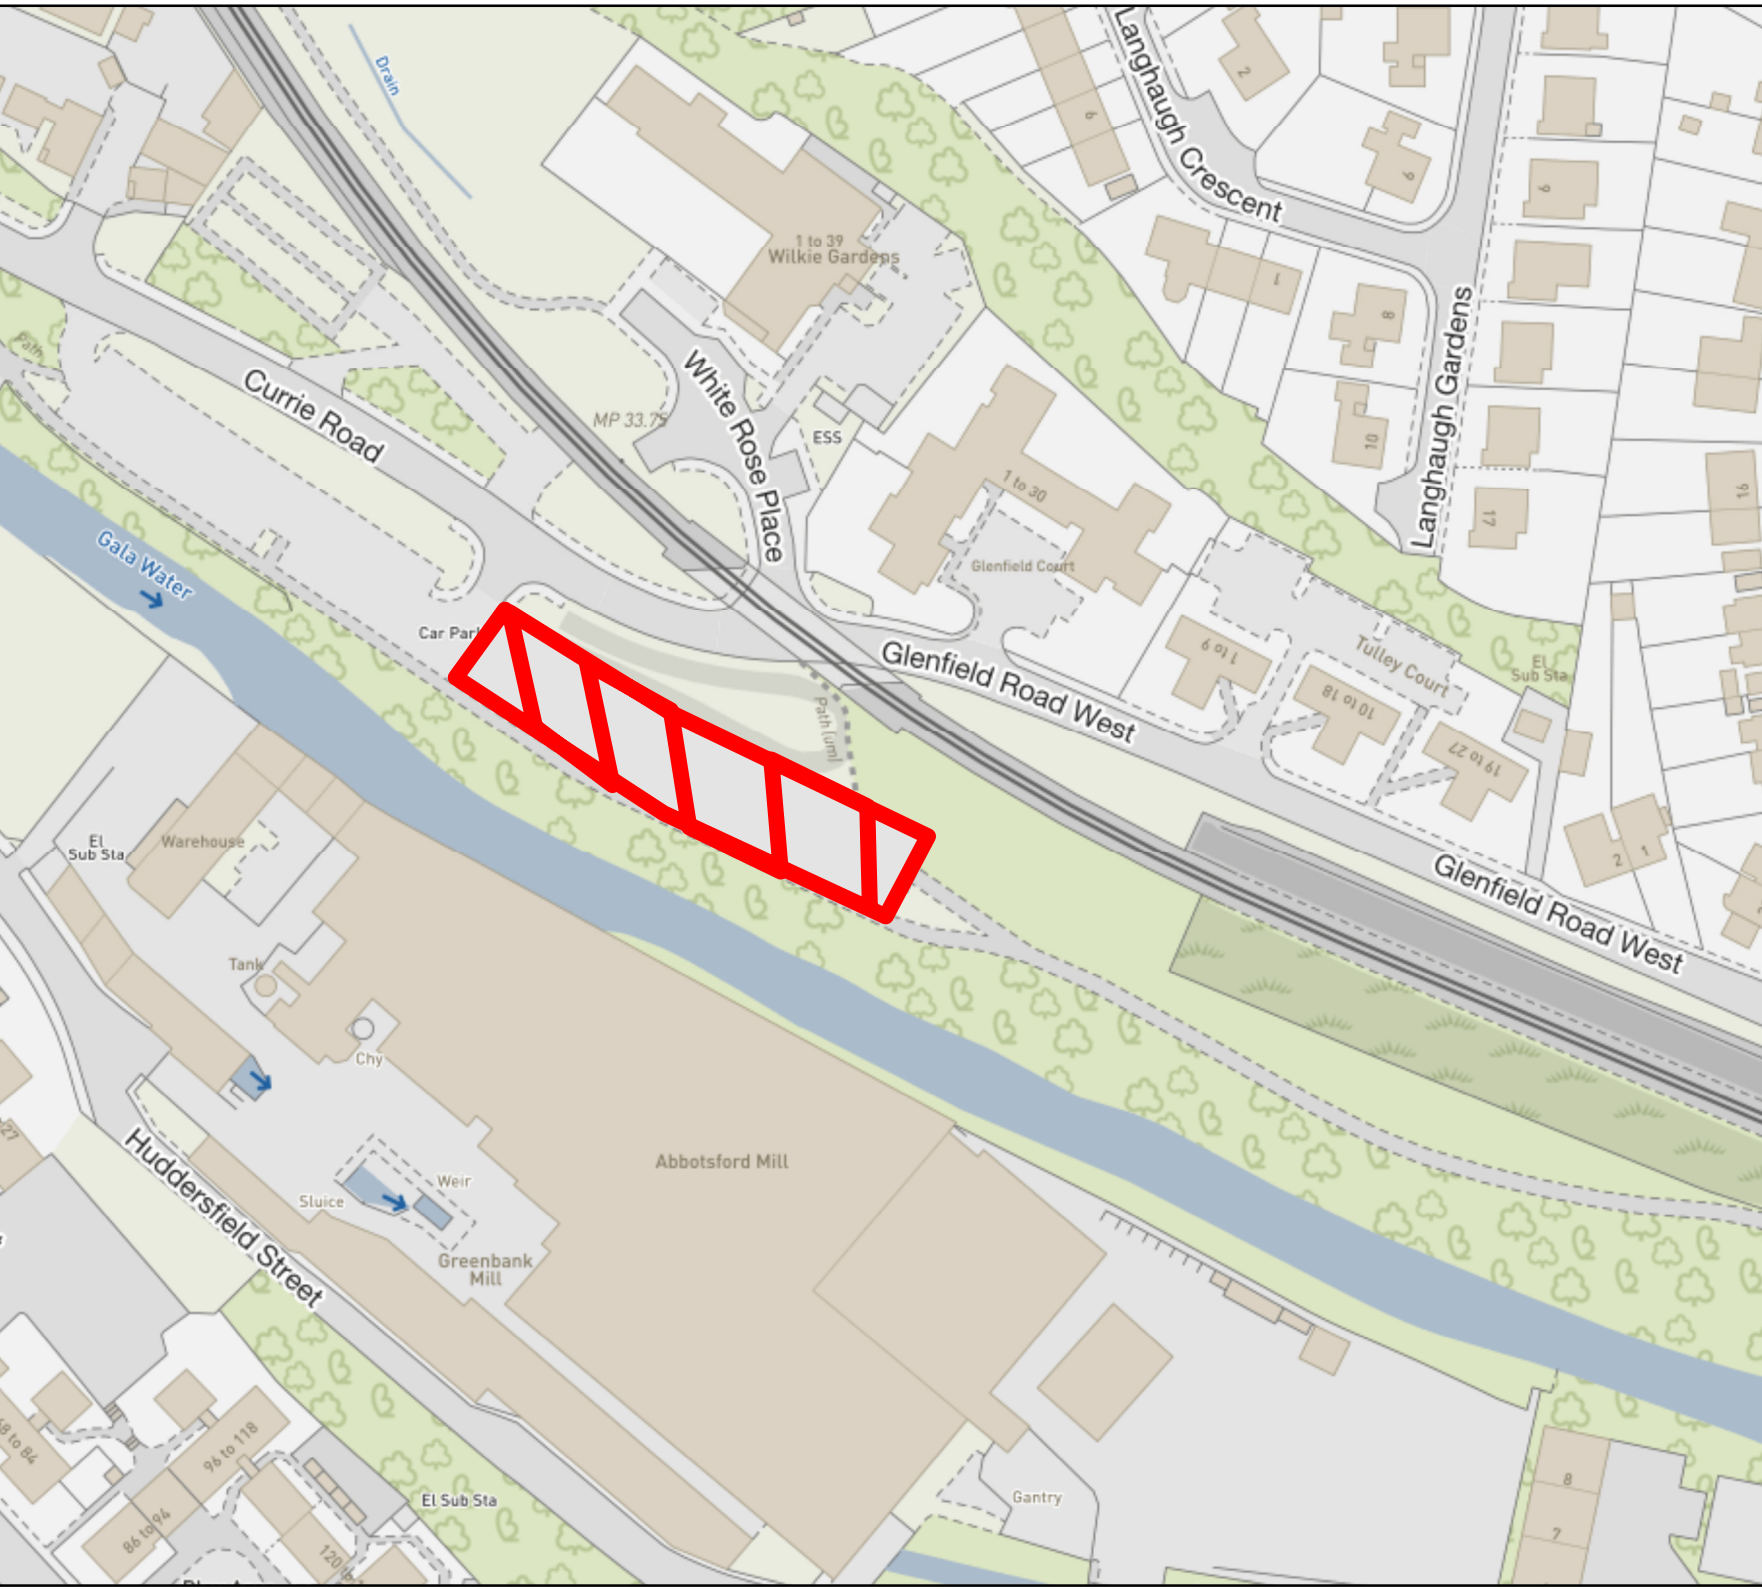

1:1,362

Currie Road Car Park Galashiels

Closure

Key:

 Closure

G/Network/Covid 19/A NHS MAXX VAXX