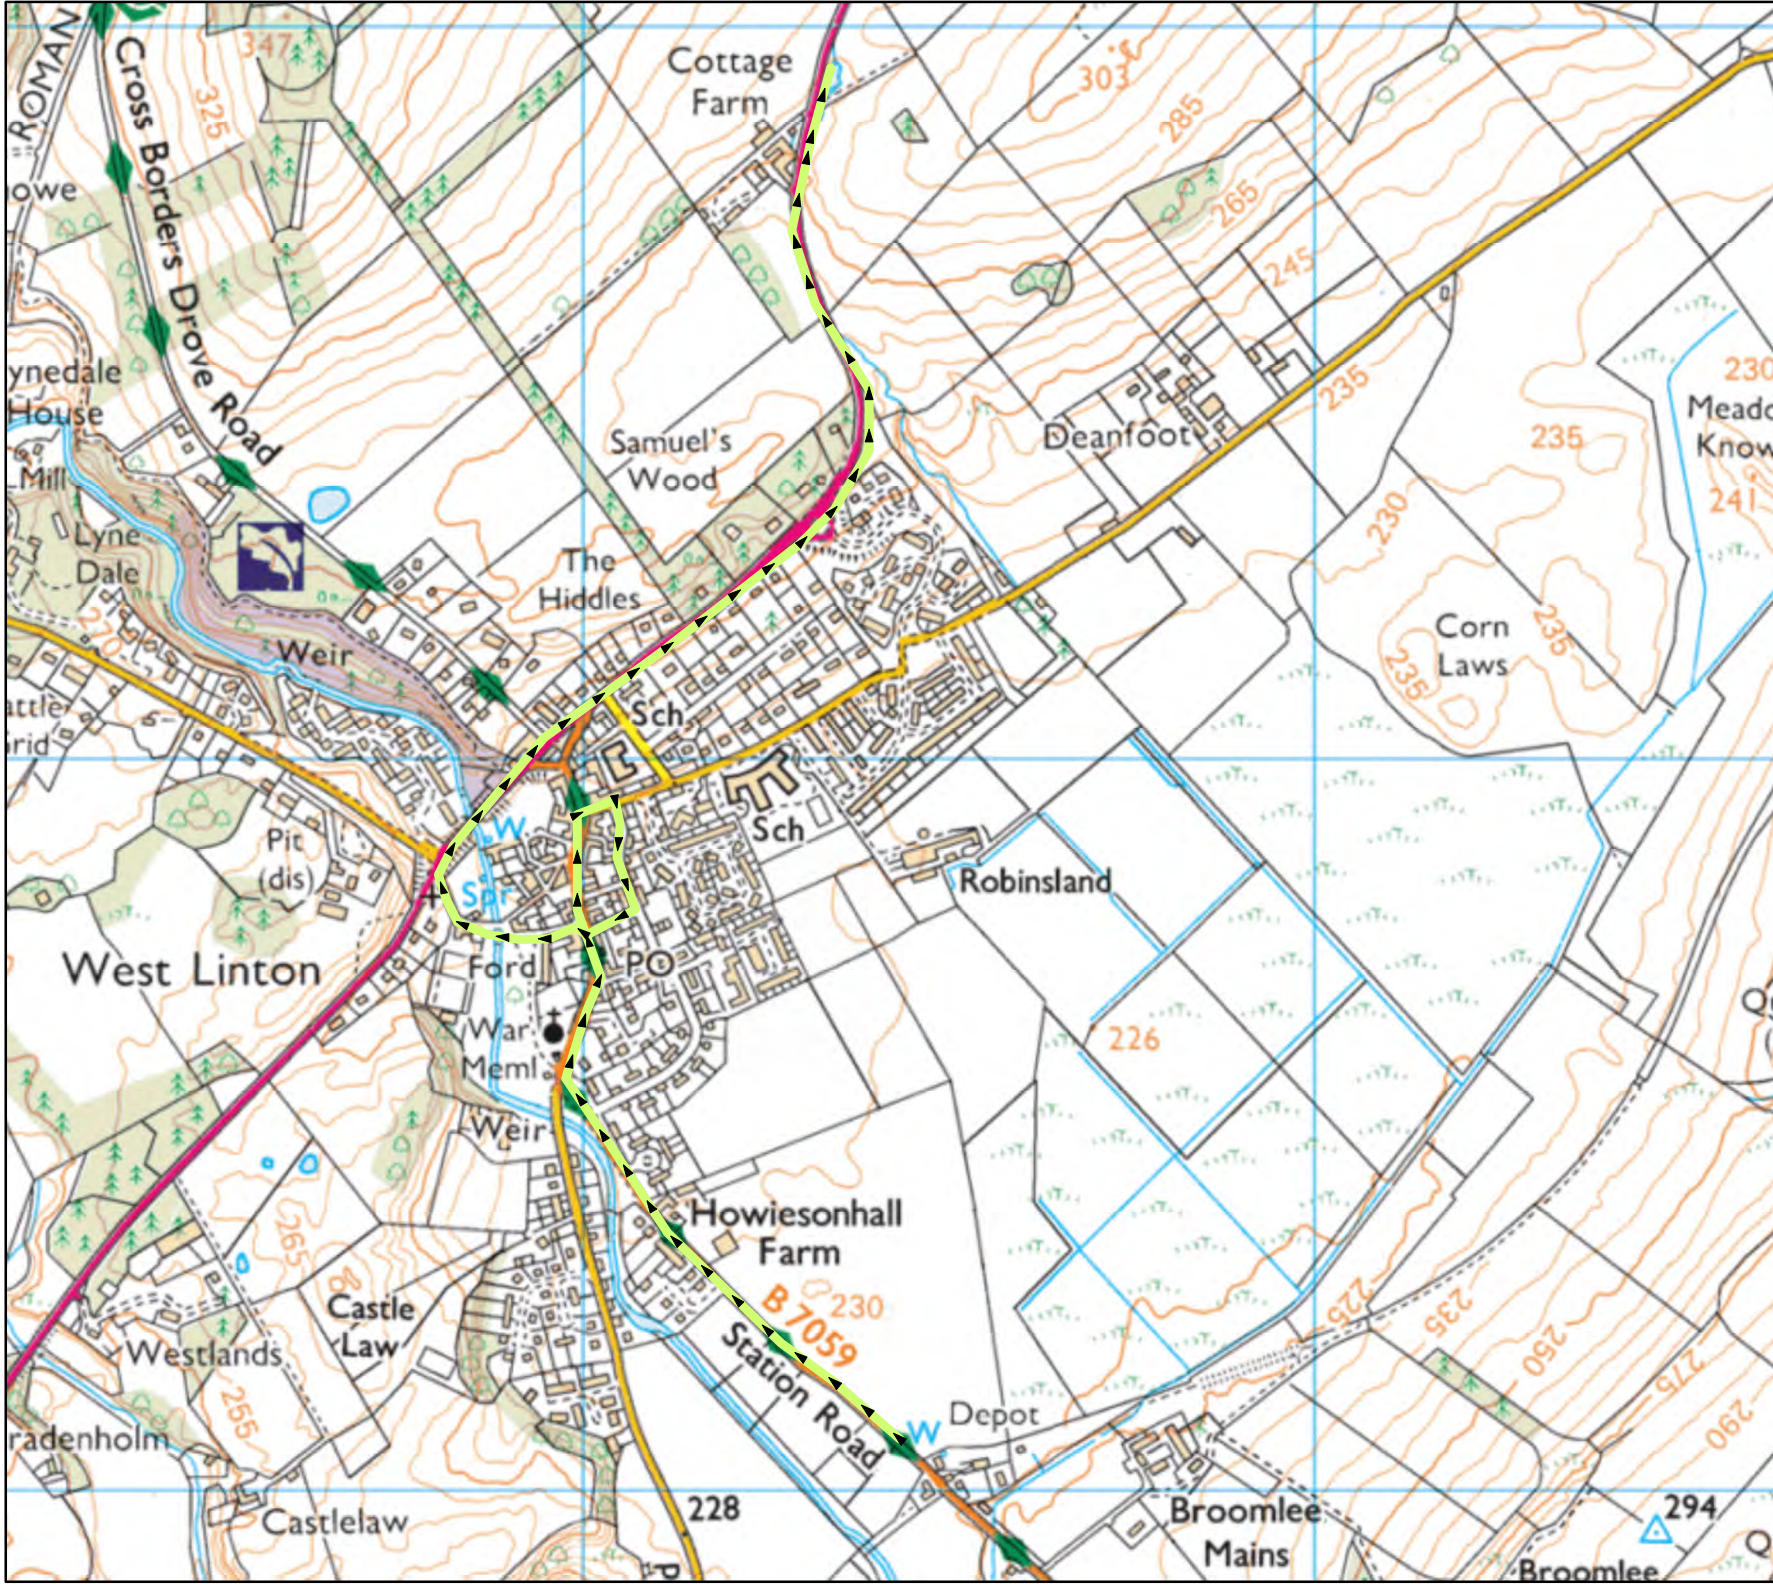

West Linton Whipman Play Rideout

3rd June 2023

Key:

 Ride Route

G/Network/Covid 19/A NHS MAXX VAXX