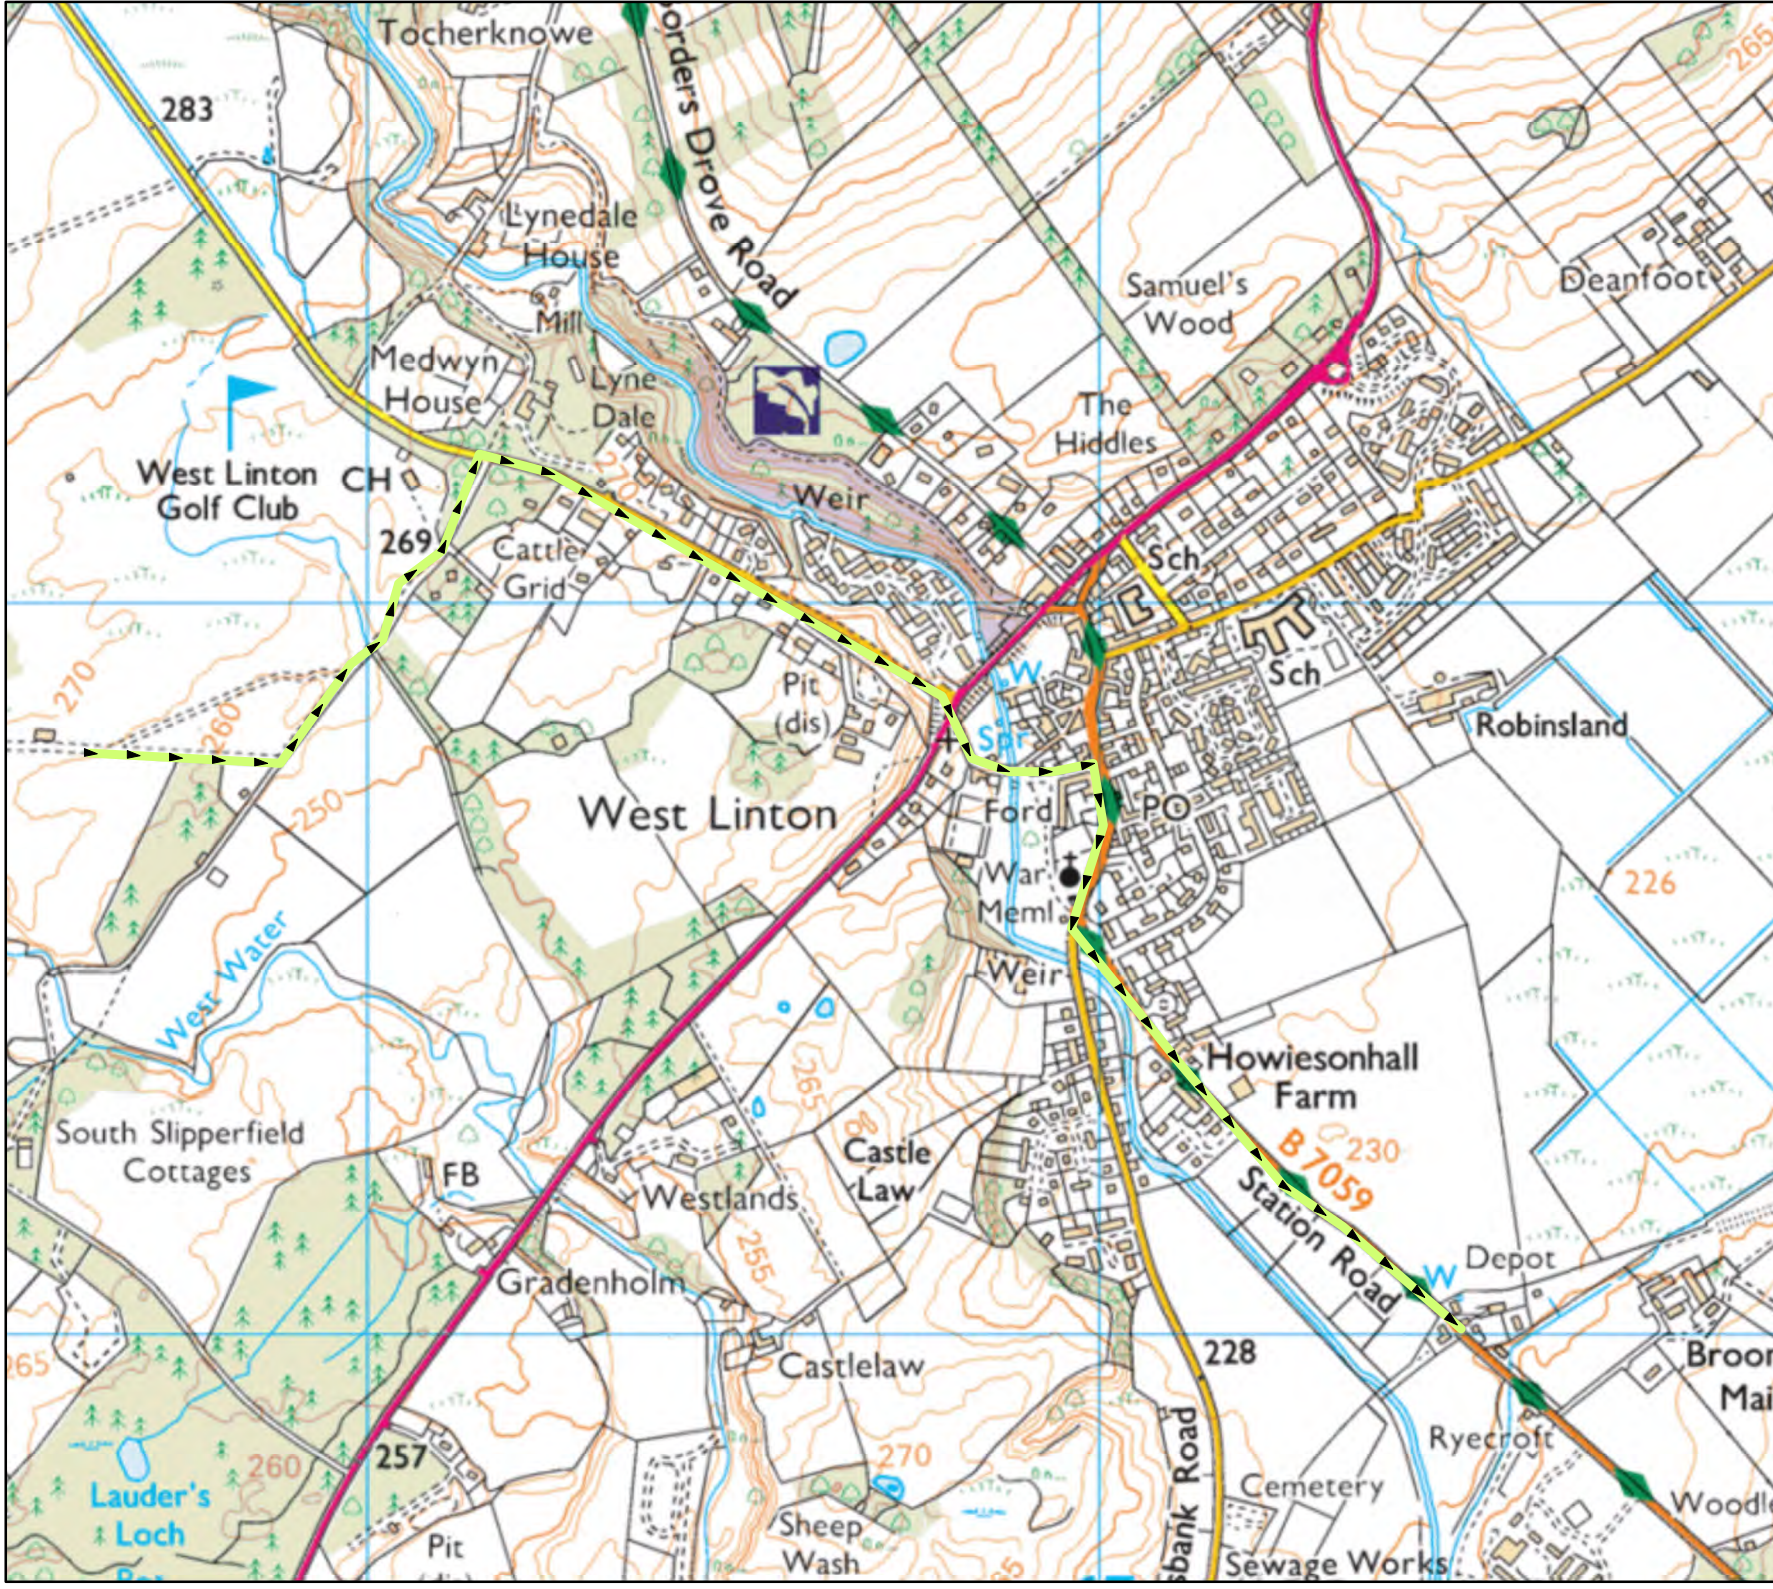

1:10,337

West Linton Whipman Play Rideout

3rd June 2023

Key:

 Ride Route

G/Network/Covid 19/A NHS MAXX VAXX

Reproduced by permission of Ordnance Survey on behalf of HMSO. © Crown copyright and database right 2015. All rights reserved. Ordnance Survey licence number 100023423.