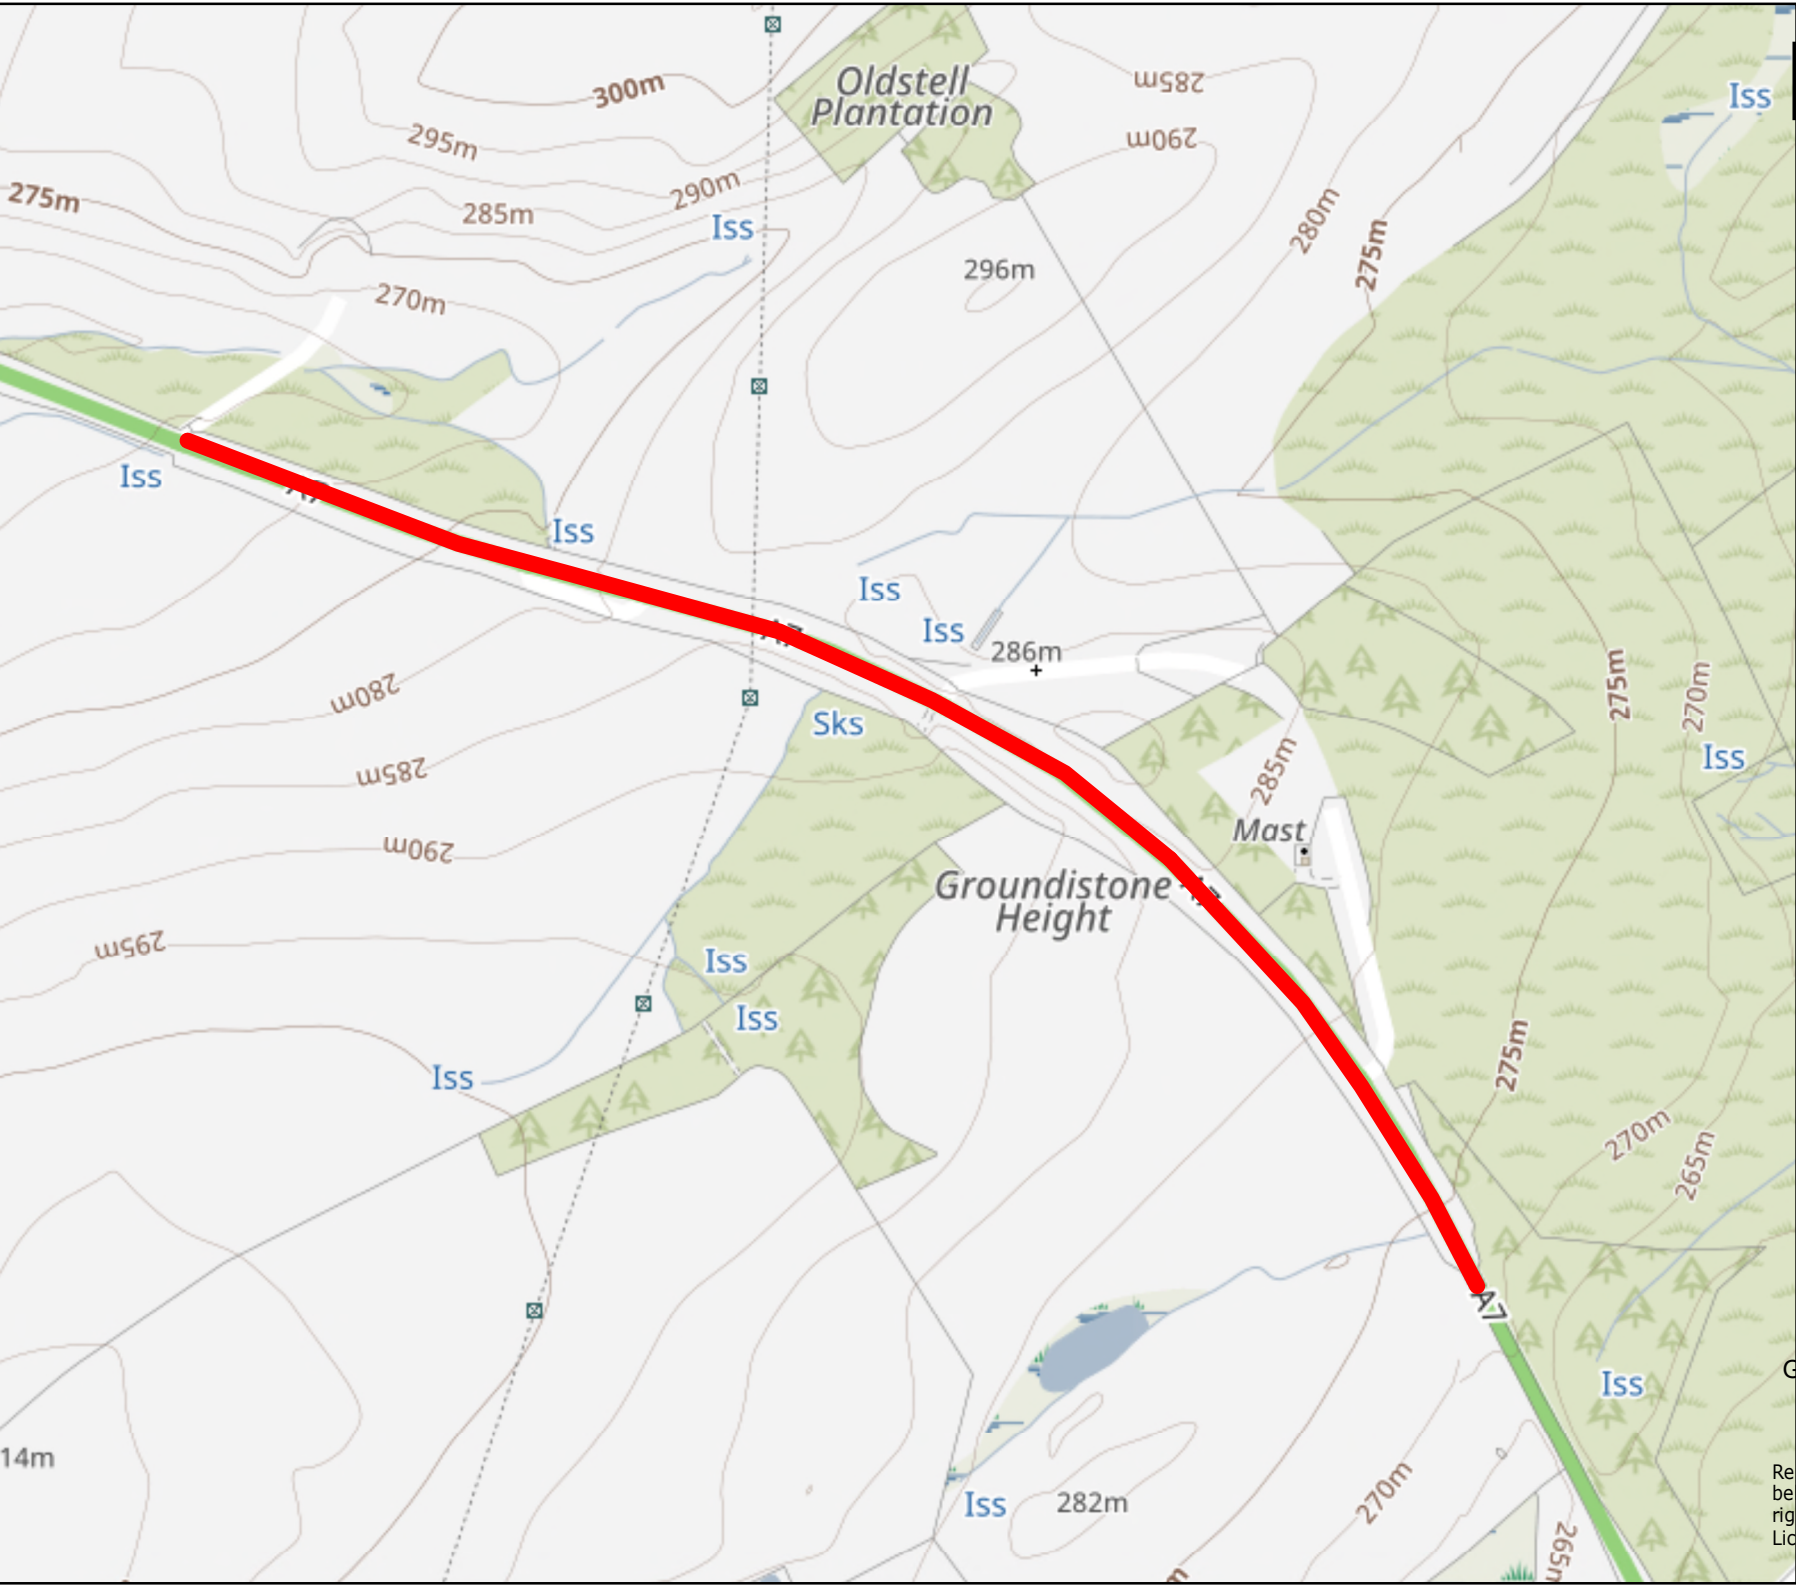

### Hawick Common Riding Lilliesleaf Rideout

30mph

Key:

30 mph

G/Network/Covid 19/A NHS MAXX VAXX