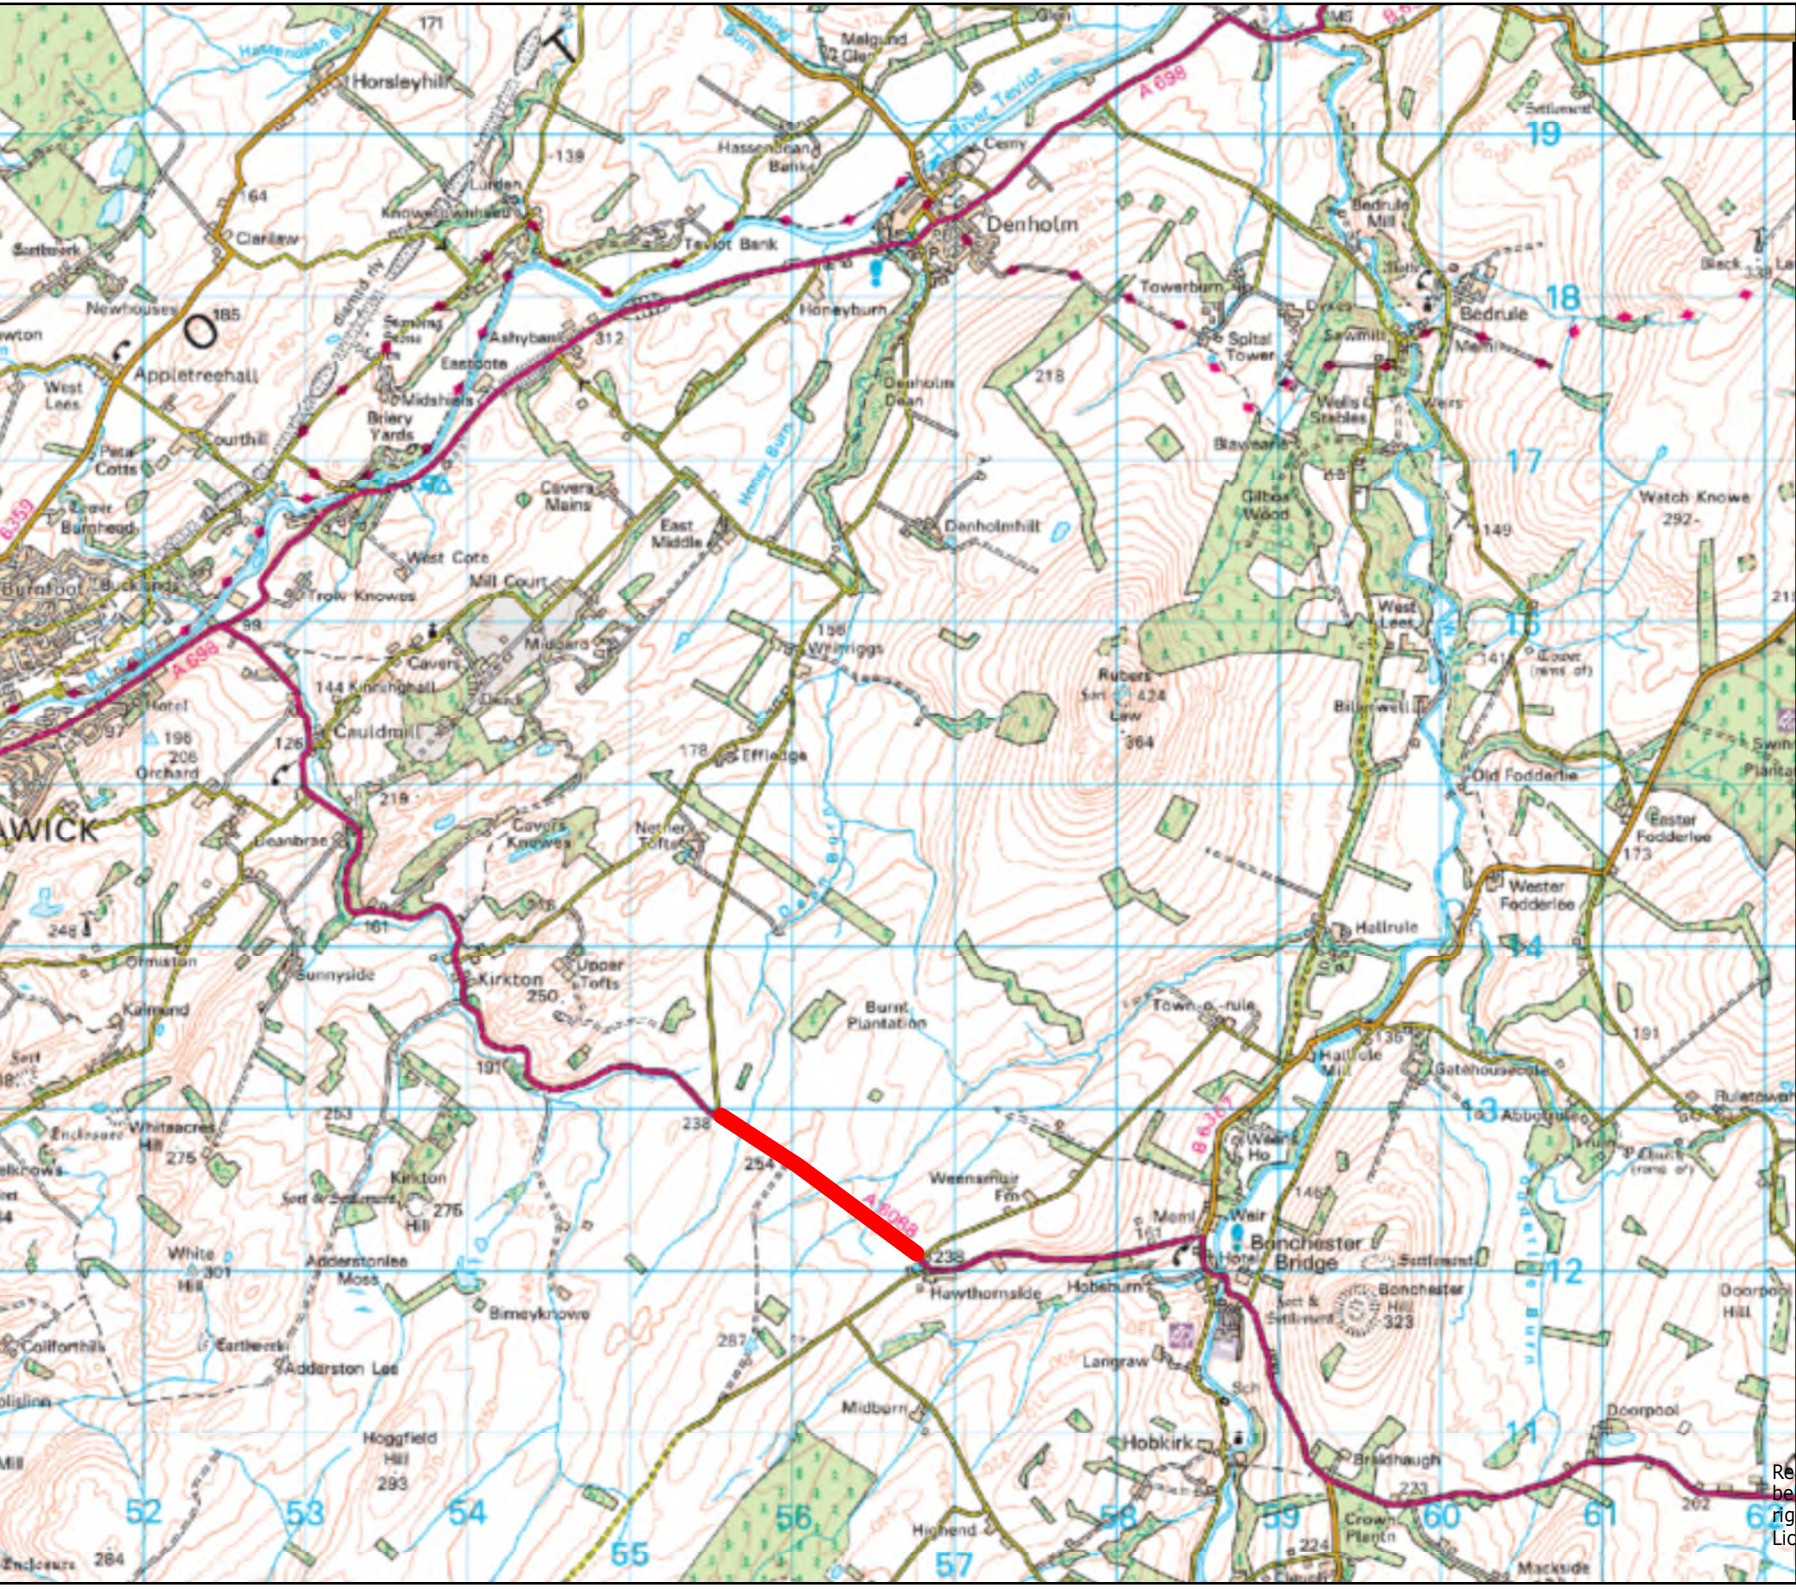

1:46,624

Hawick Common Riding Denholm Rideout

30mph

Key:

 **30mph**