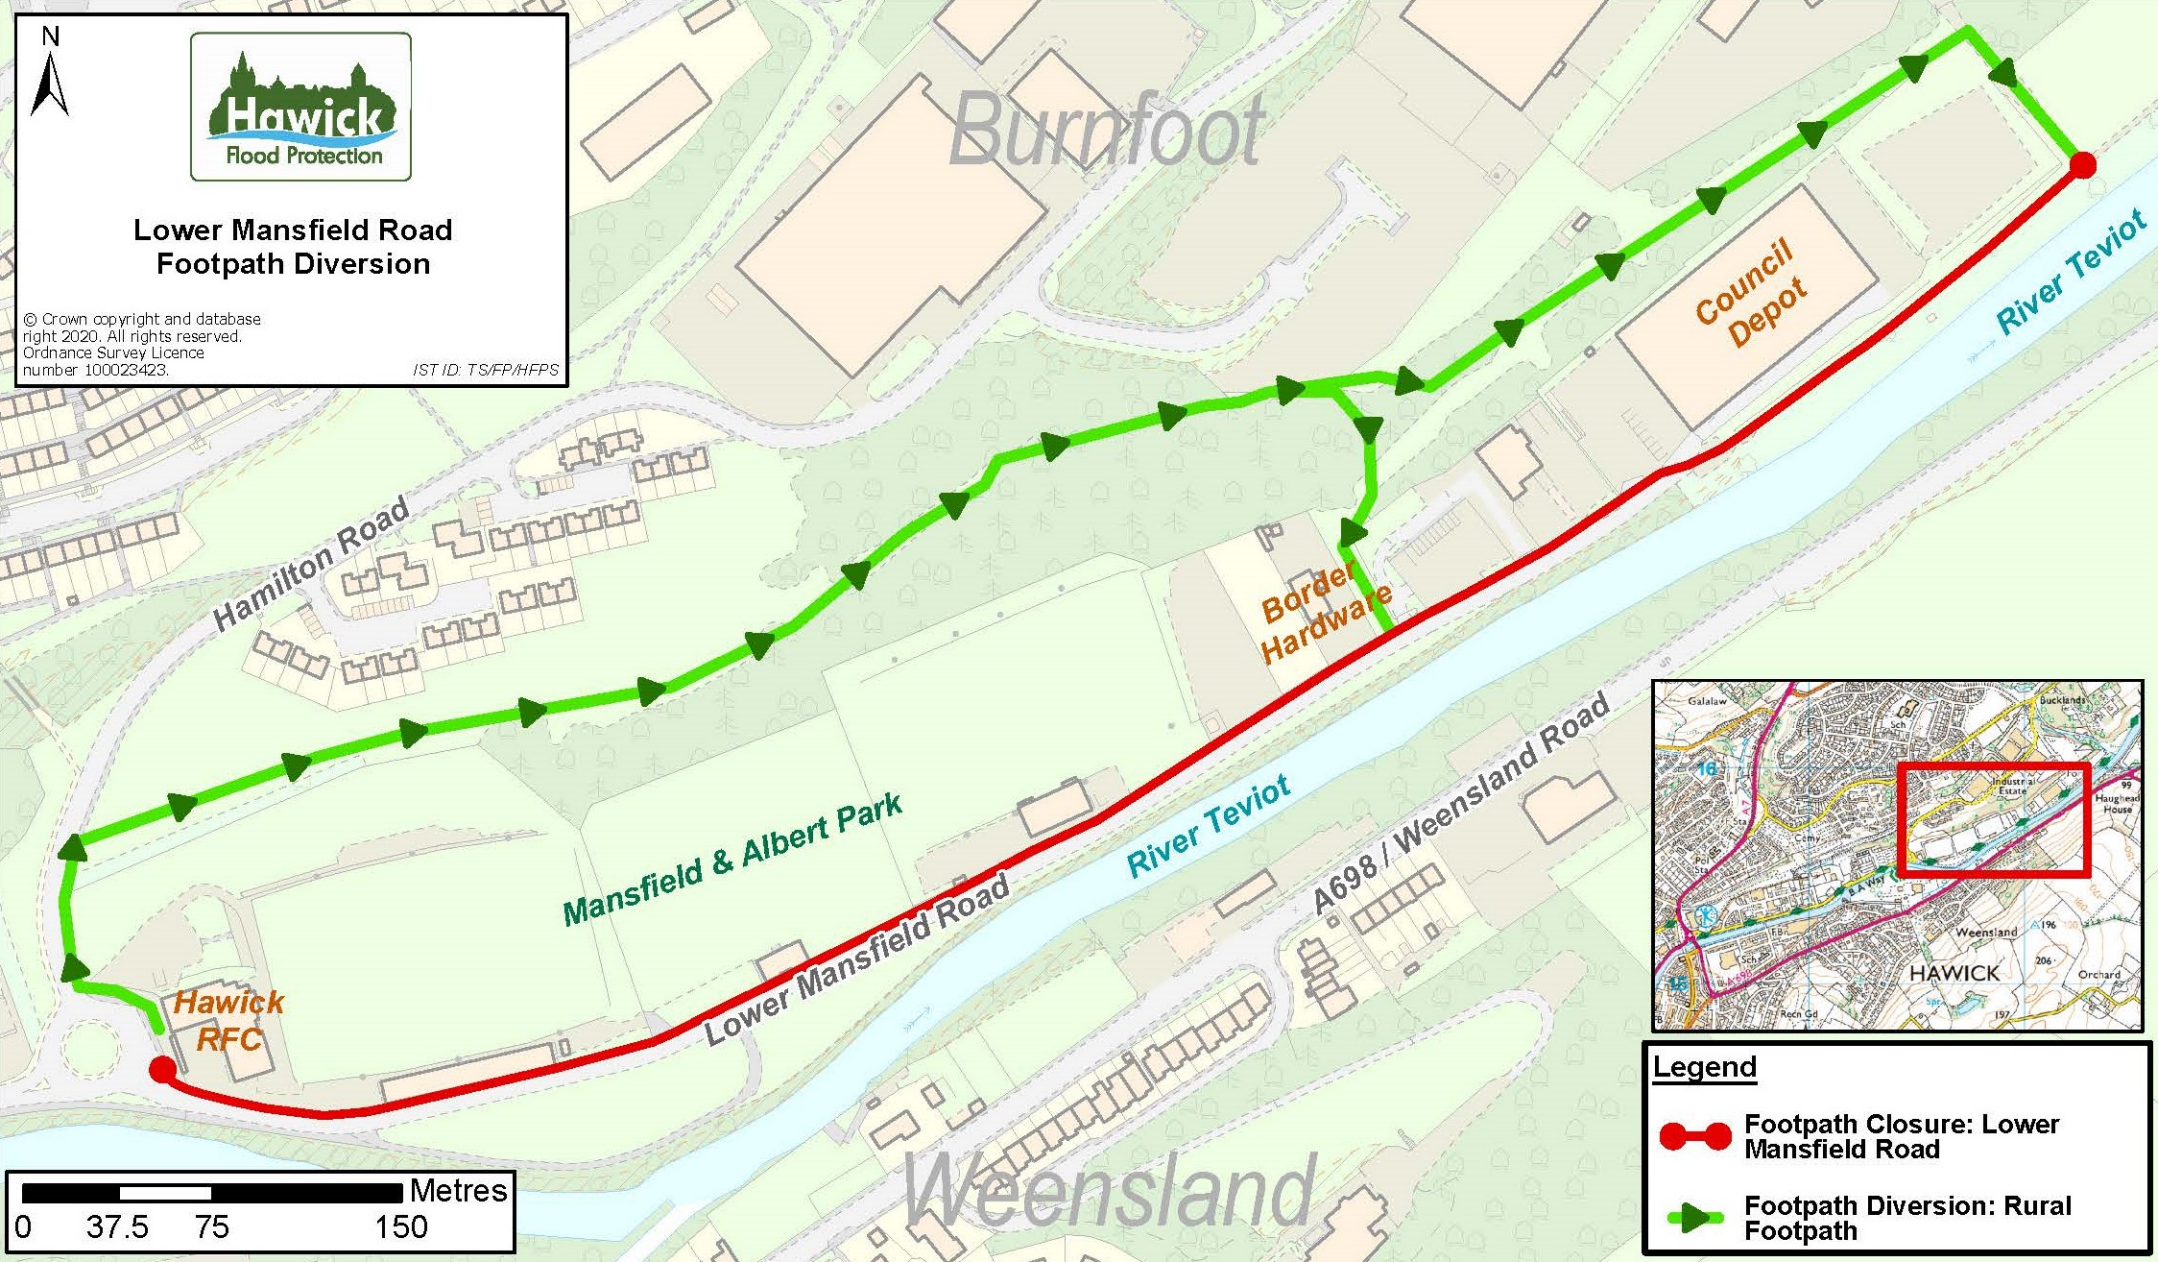

Lower Mansfield Road Footpath Diversion

© Crown copyright and database right 2020. All rights reserved. Ordnance Survey Licence number 100023423.

IST ID: TS/FP/HFPS

Legend

- Footpath Closure: Lower Mansfield Road
- Footpath Diversion: Rural Footpath