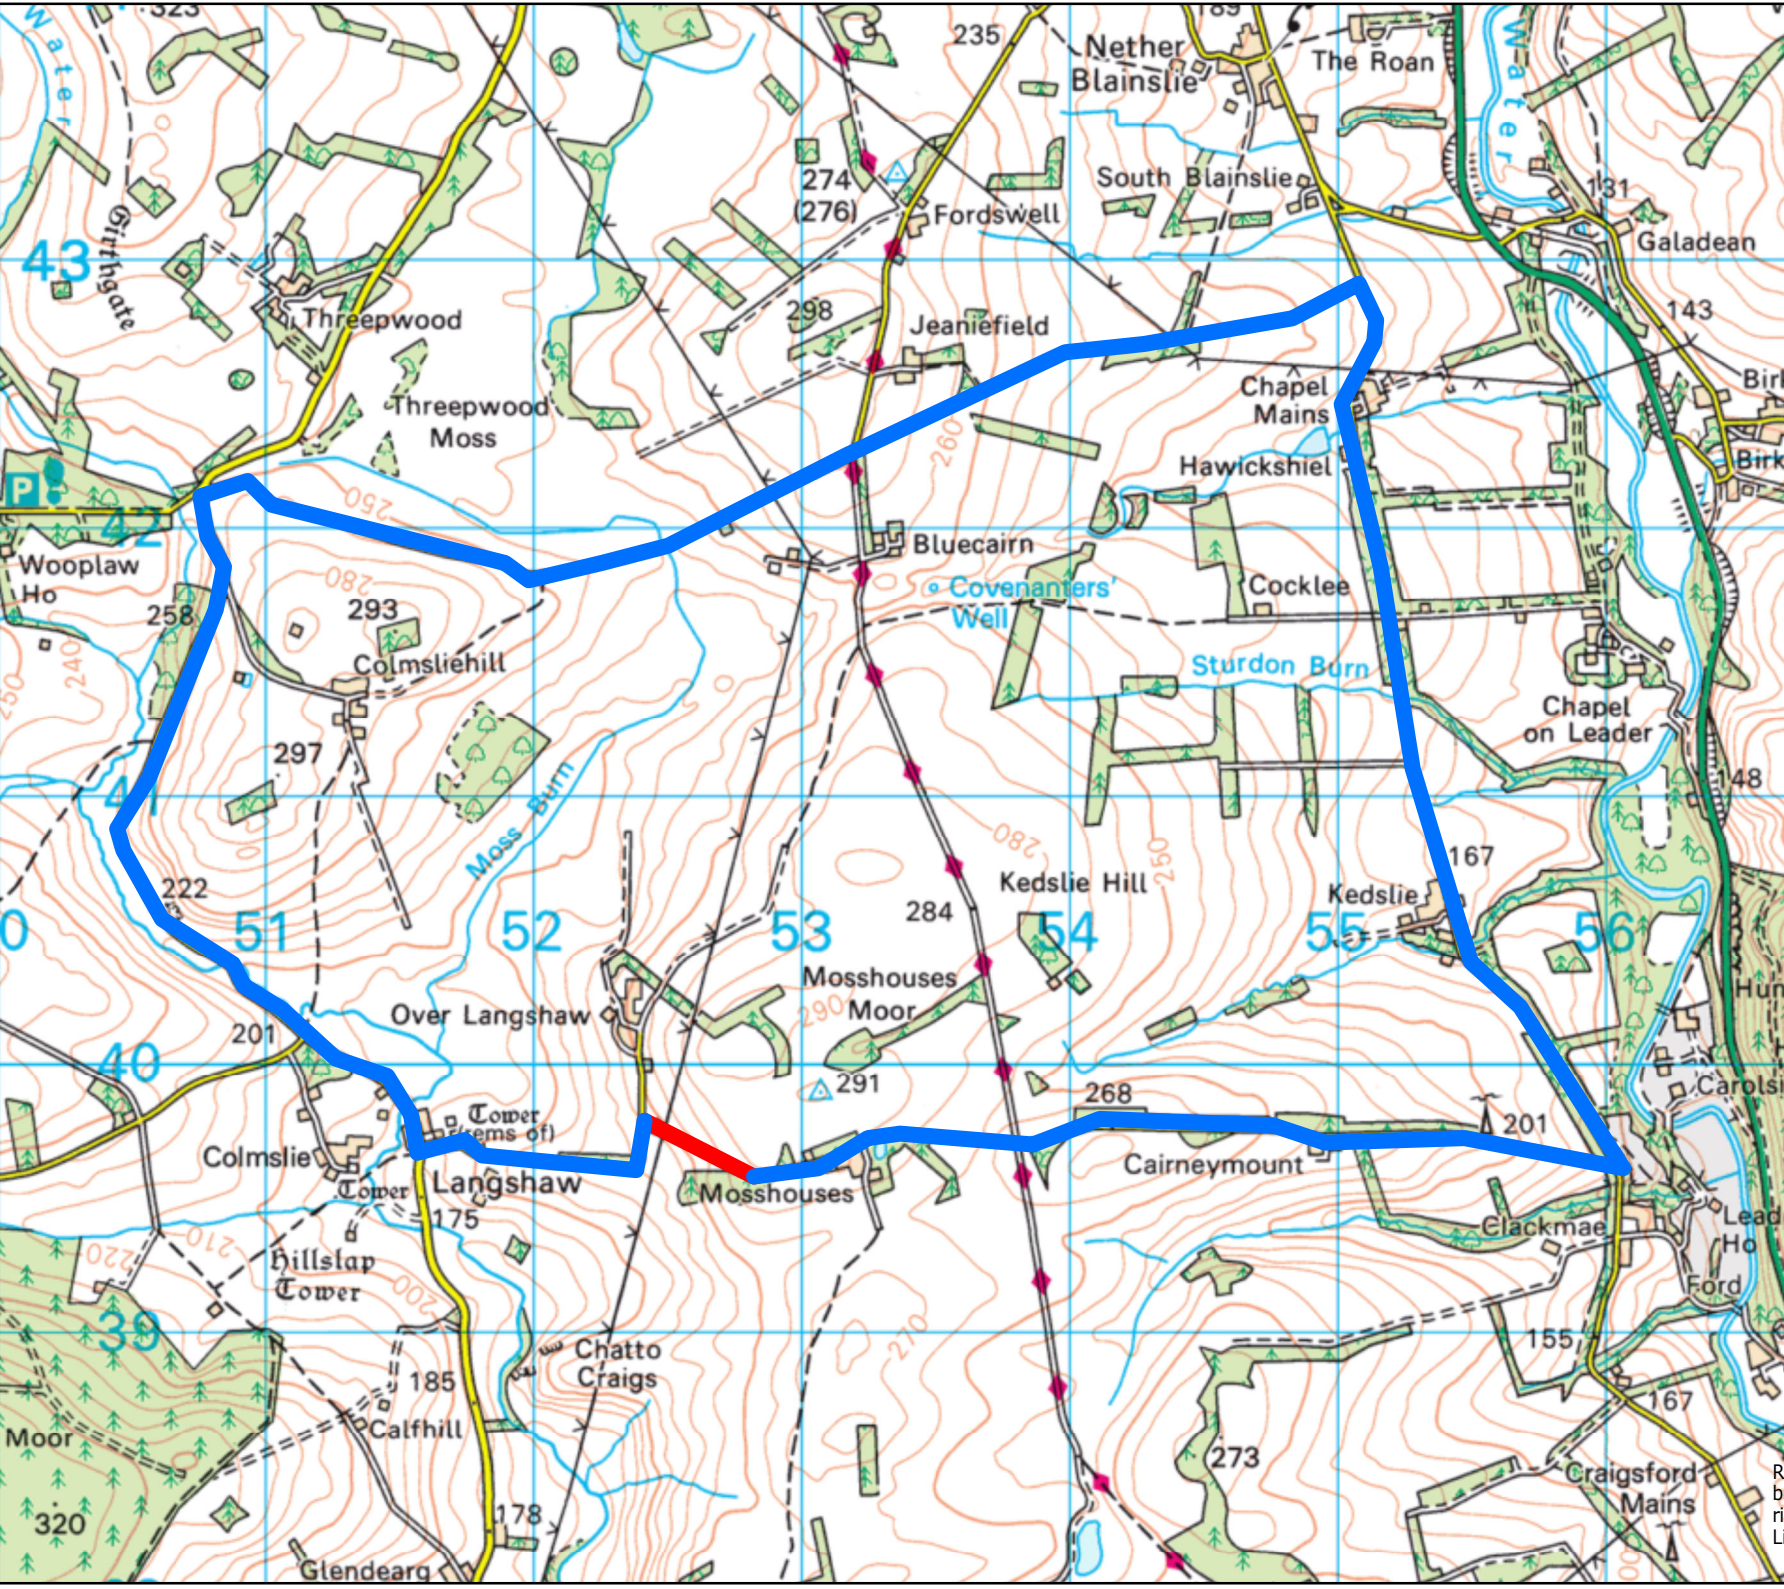

**C65
Mosshouses**

Road Closure

Key:

Closure

Alternative Route

G/Network/Covid 19/A NHS MAXX VAXX