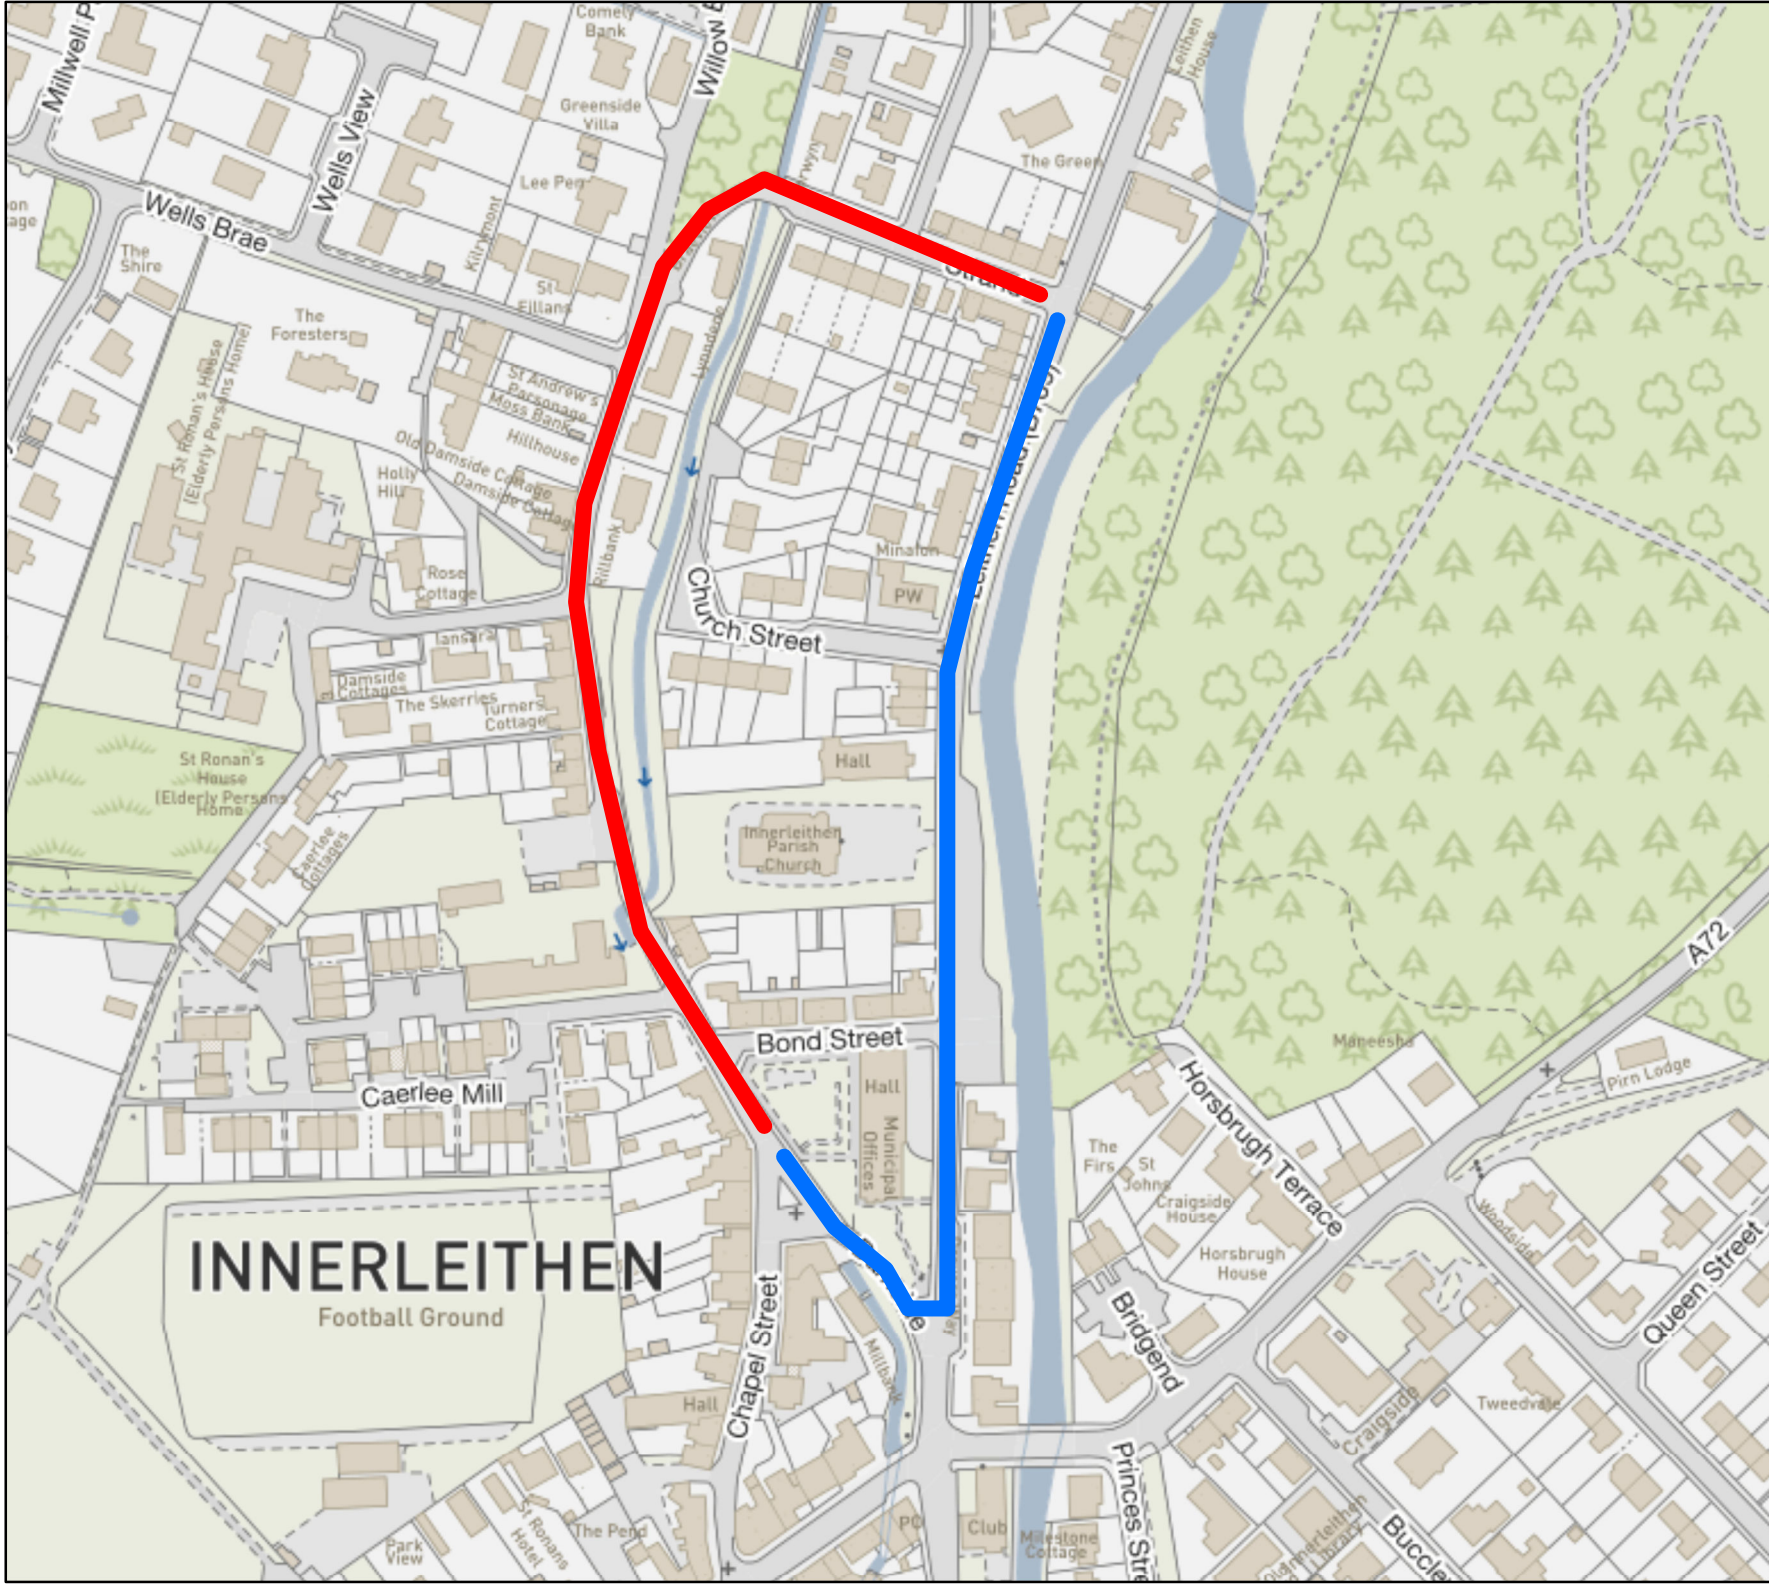

Damside Innerleithen

Road Closure

Key:

Road Closure

Alternative Route

G/Network/Covid 19/A NHS MAXX VAXX