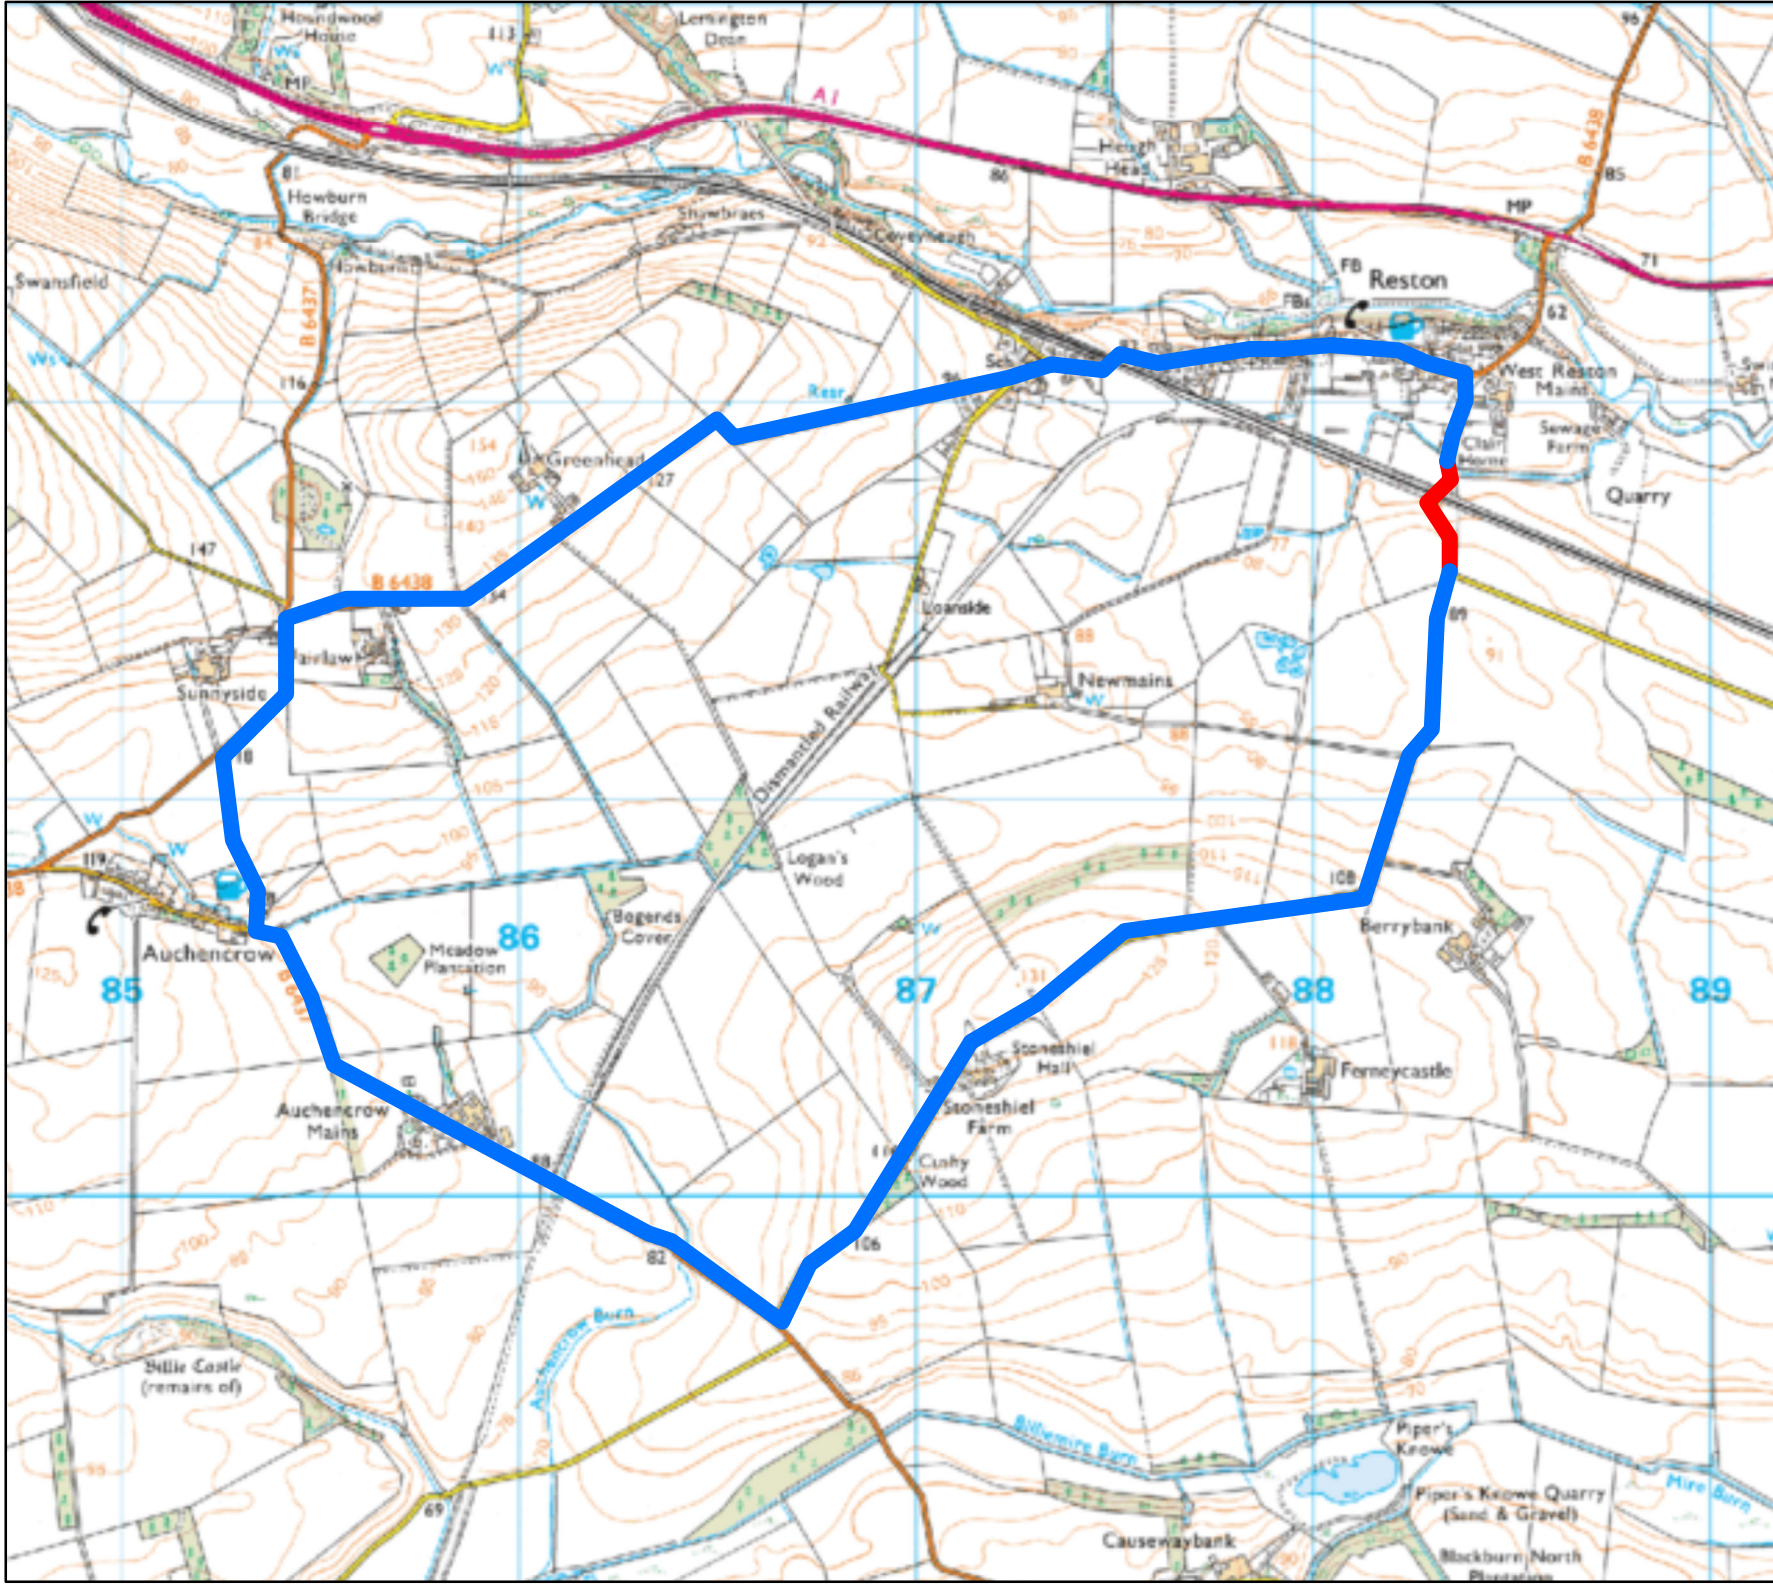

### Reston Railway Bridge Road closure

**Key:**

 Closure

 Alternative Route

G/Network/Covid 19/A NHS MAXX VAXX