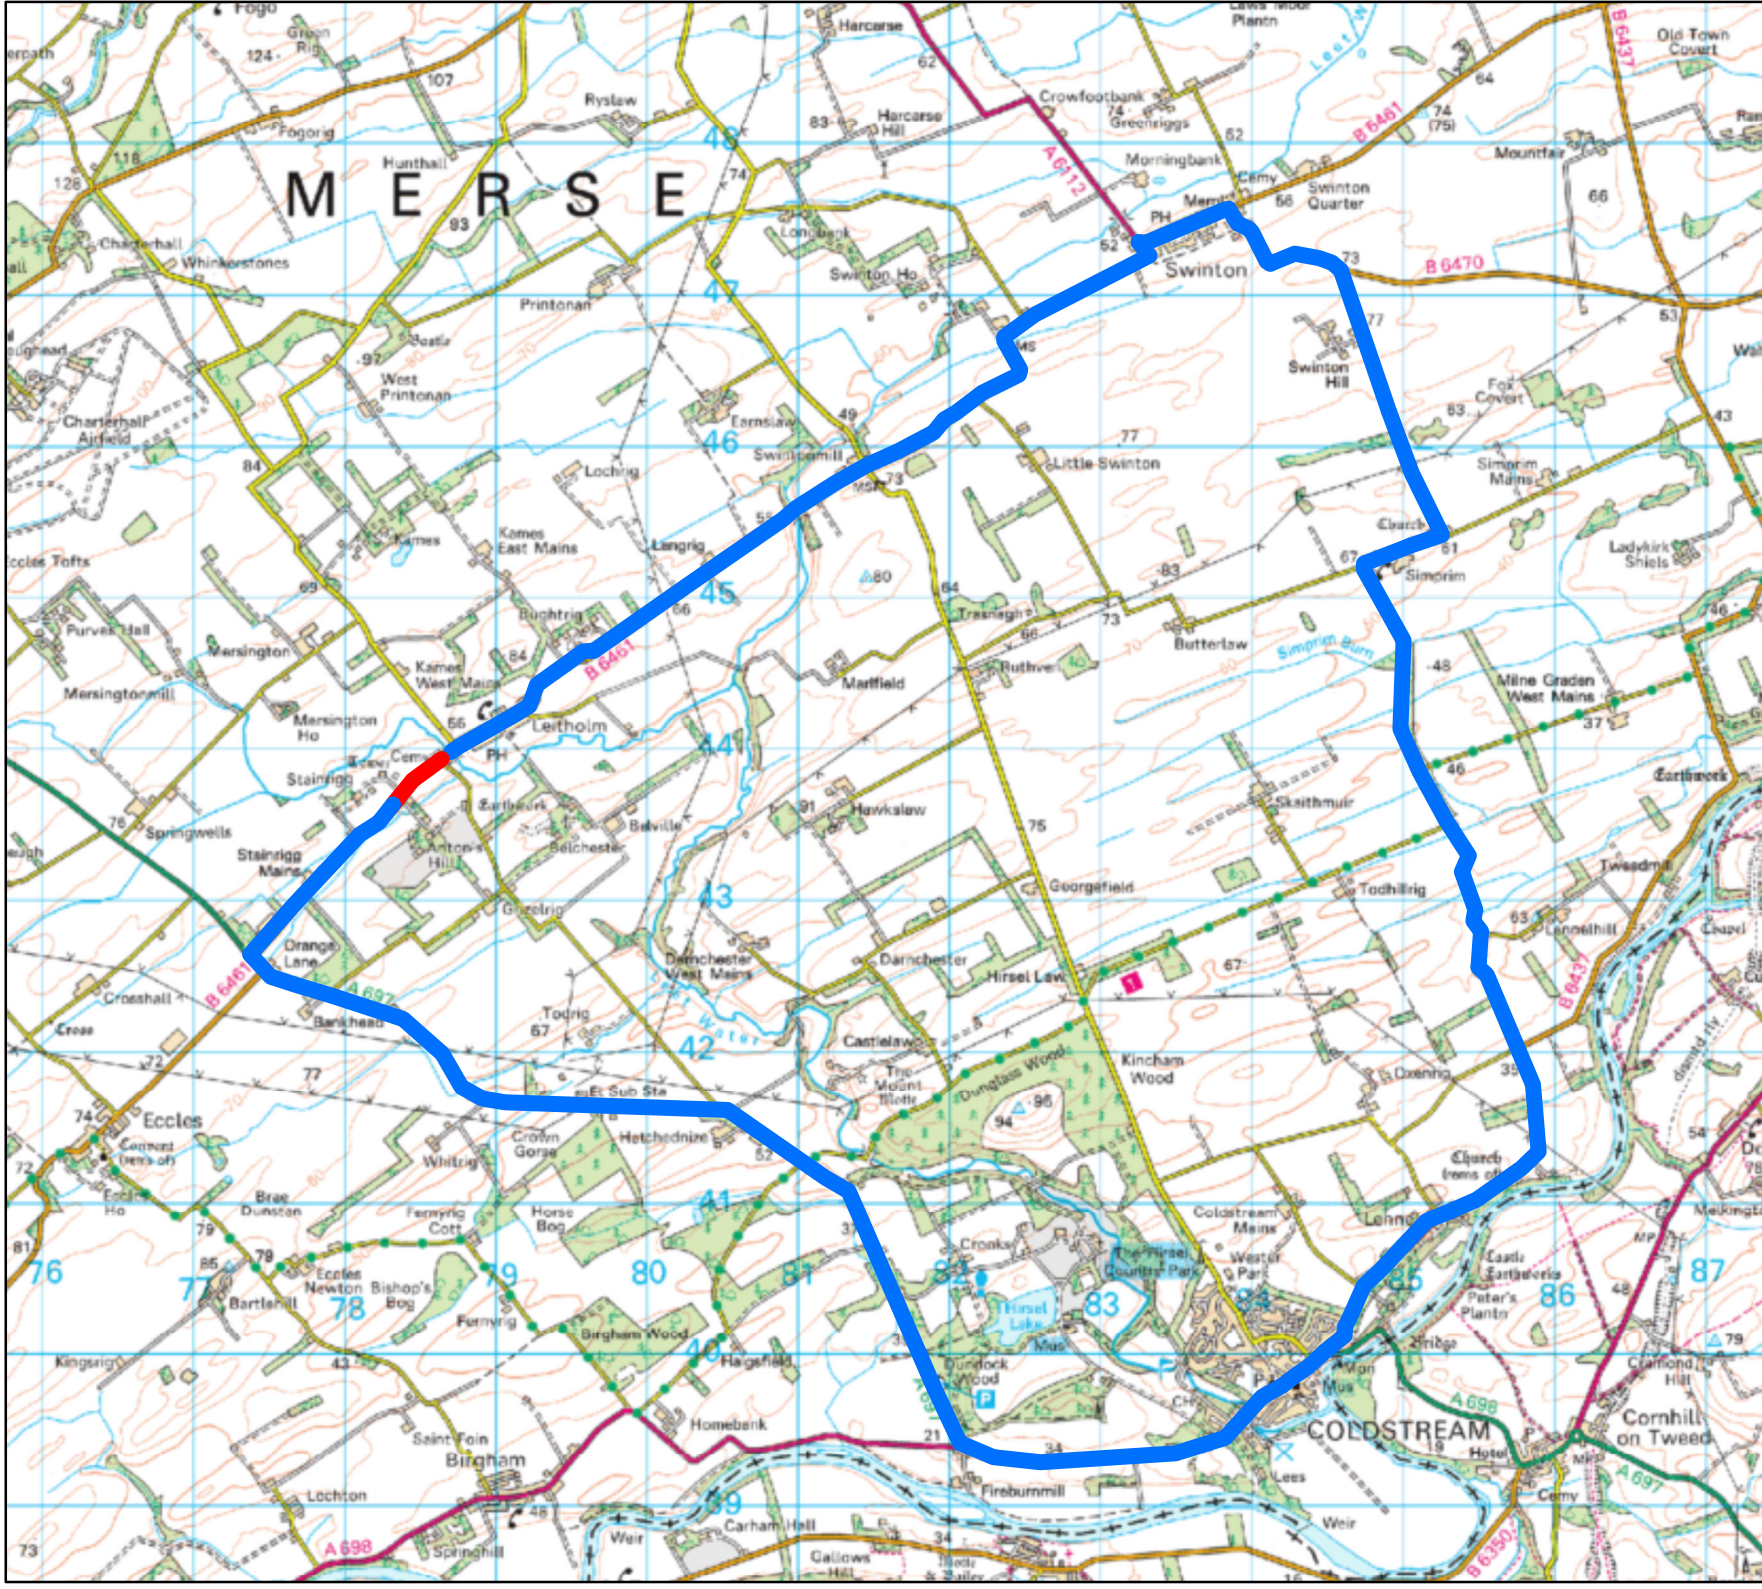

1:50,000

**B6461 west of
Leitholm**

Road Closure

Key:

Road Closure

Alternative Route

G/Network/Covid 19/A NHS MAXX VAXX