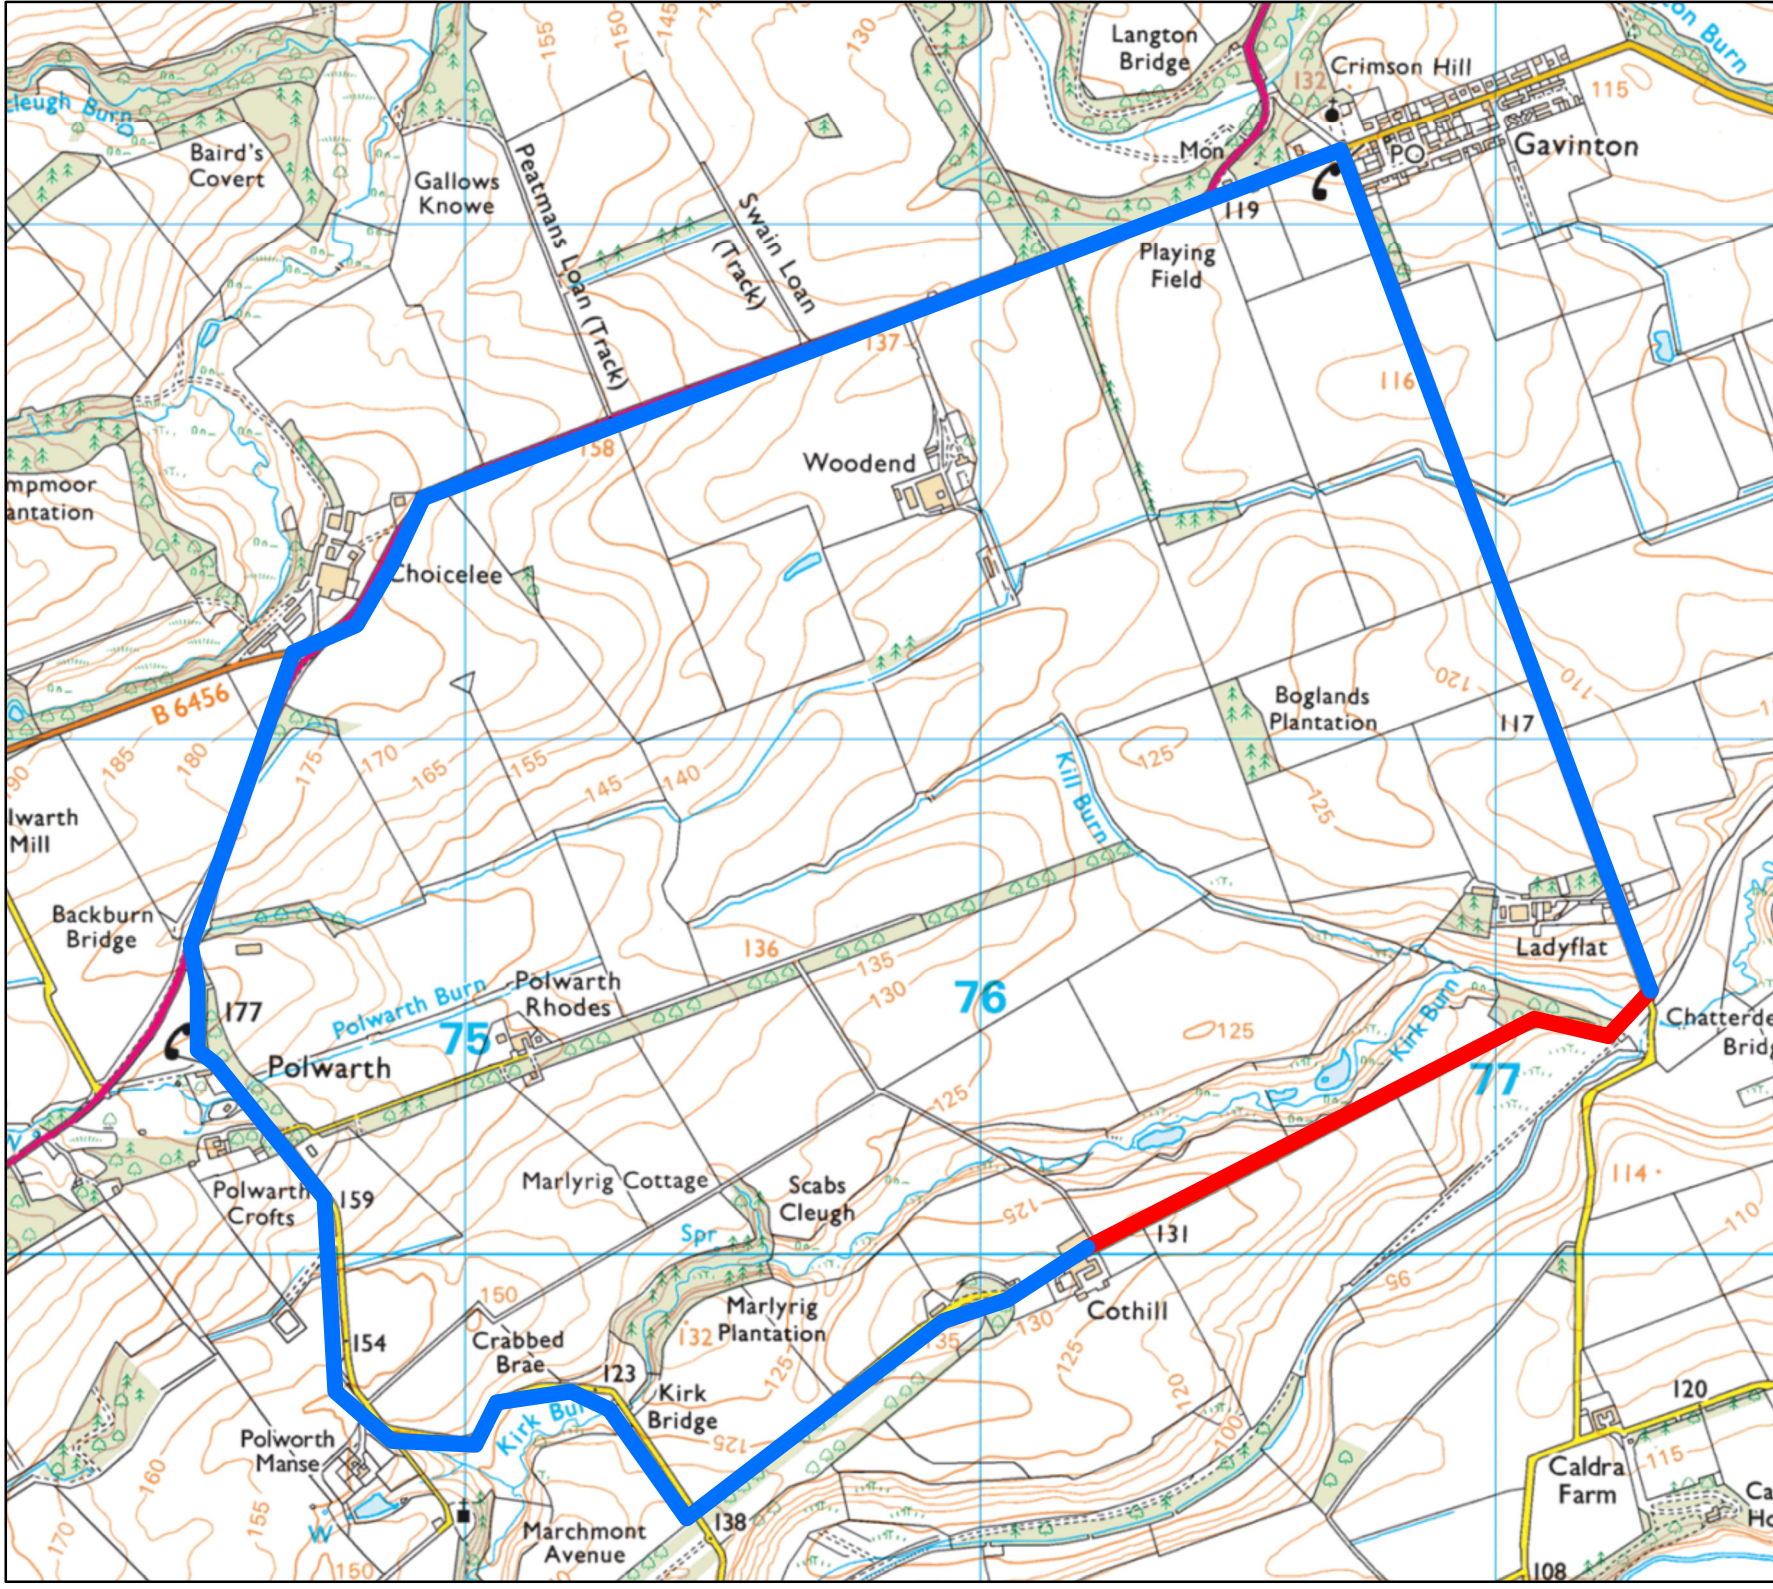

D10/6 Kirk Burn House Gavinton Road Closure

Key:

- Closure
- Alternative Route

G/Network/Covid 19/A NHS MAXX VAXX