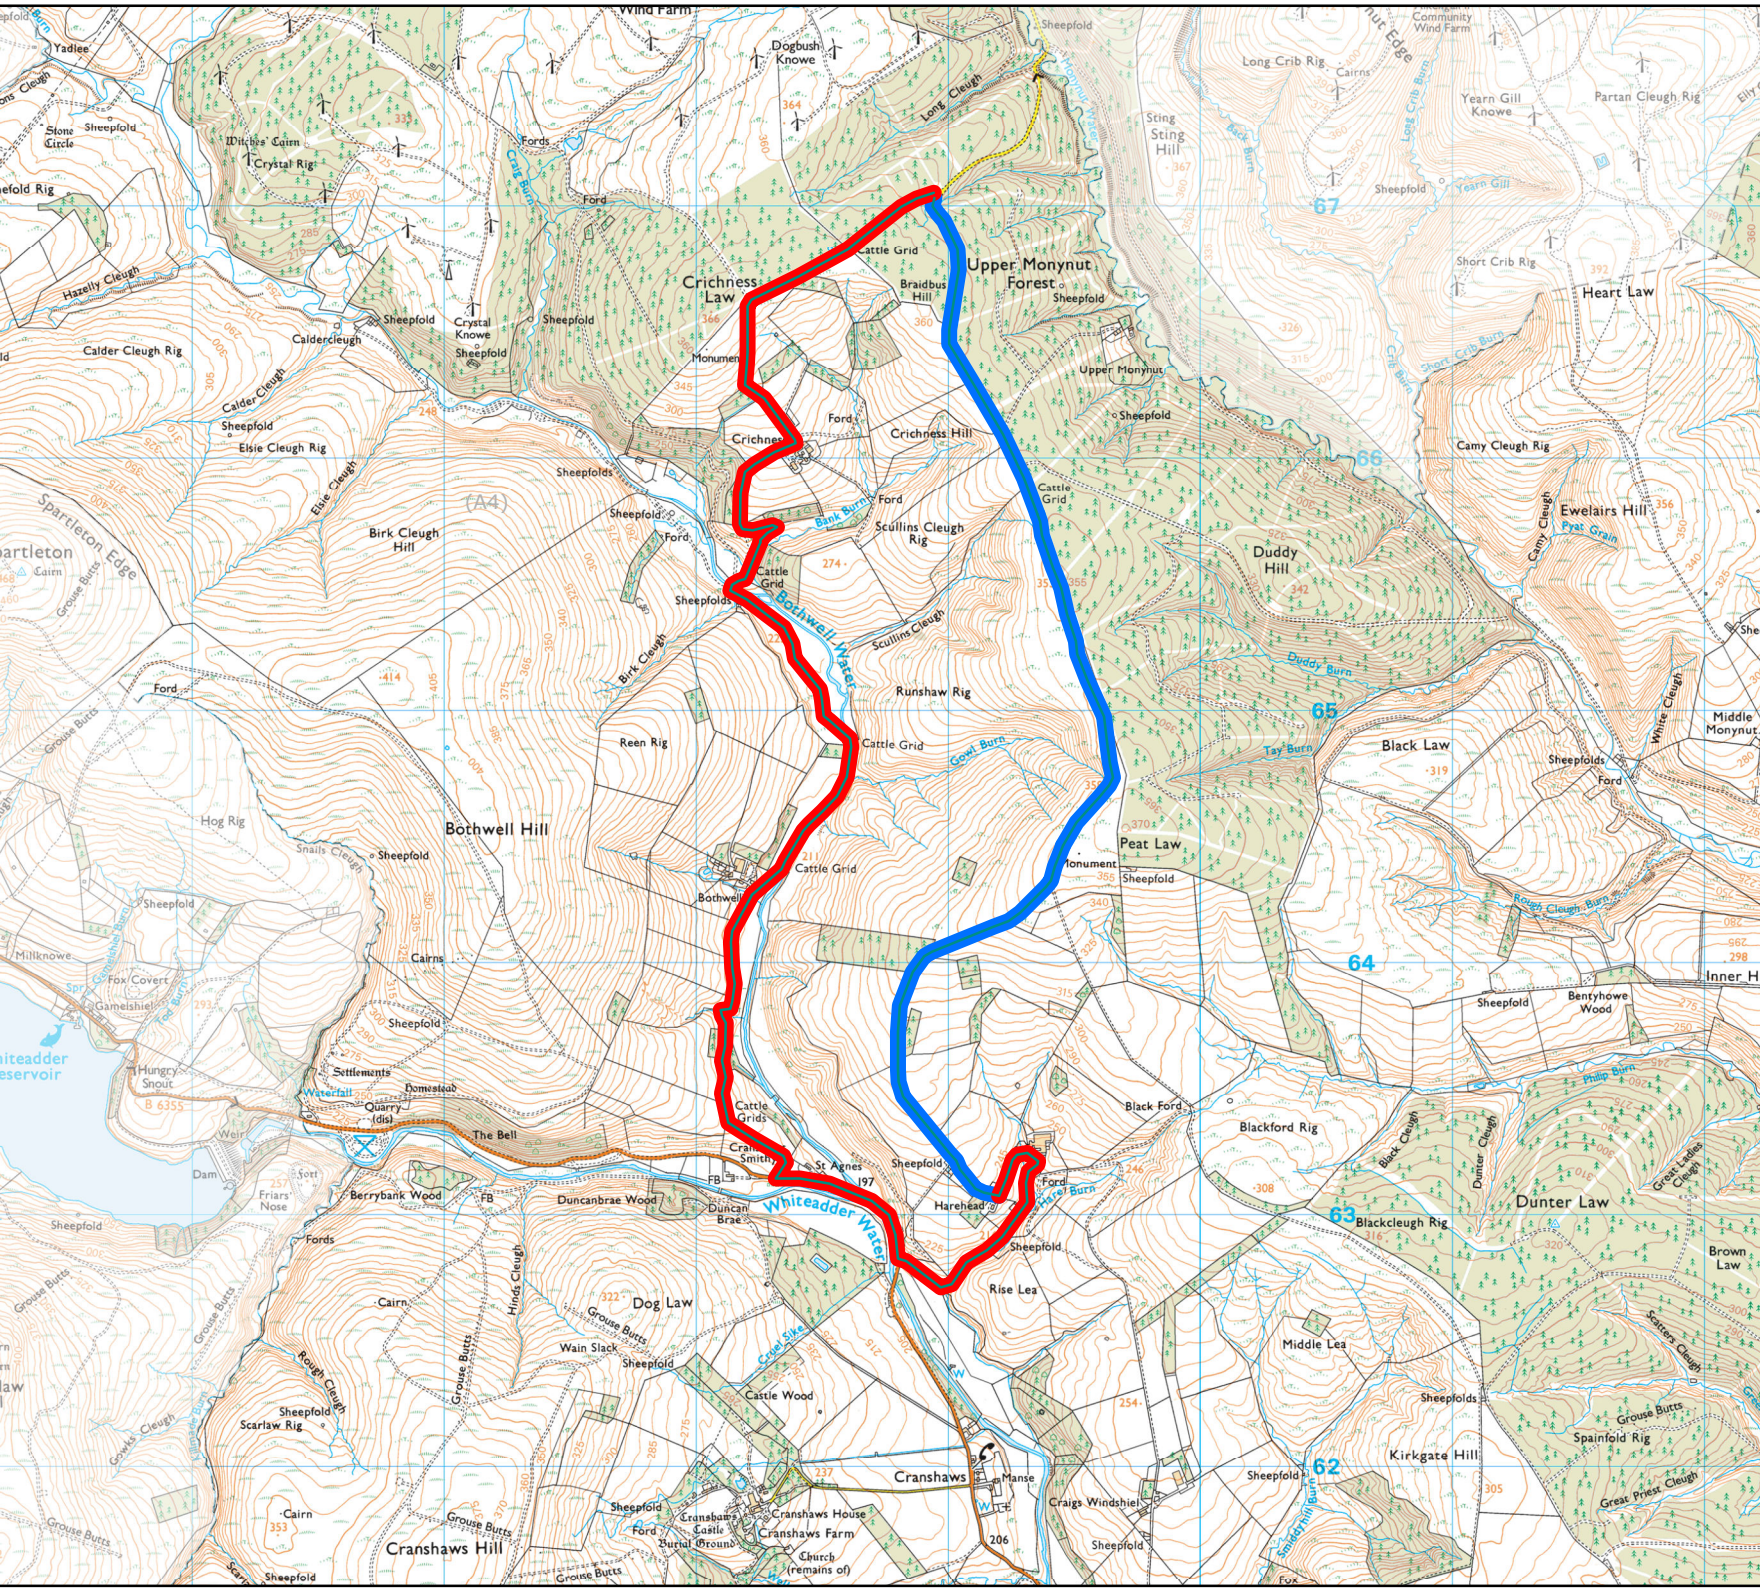

1:30,000

D172-6 Harehead Road Closure

Key:

-  Closure
-  Alternative Route

Reproduced by permission of Ordnance Survey on behalf of HMSO. © Crown copyright and database right 2015. All rights reserved. Ordnance Survey Licence number 100023423.