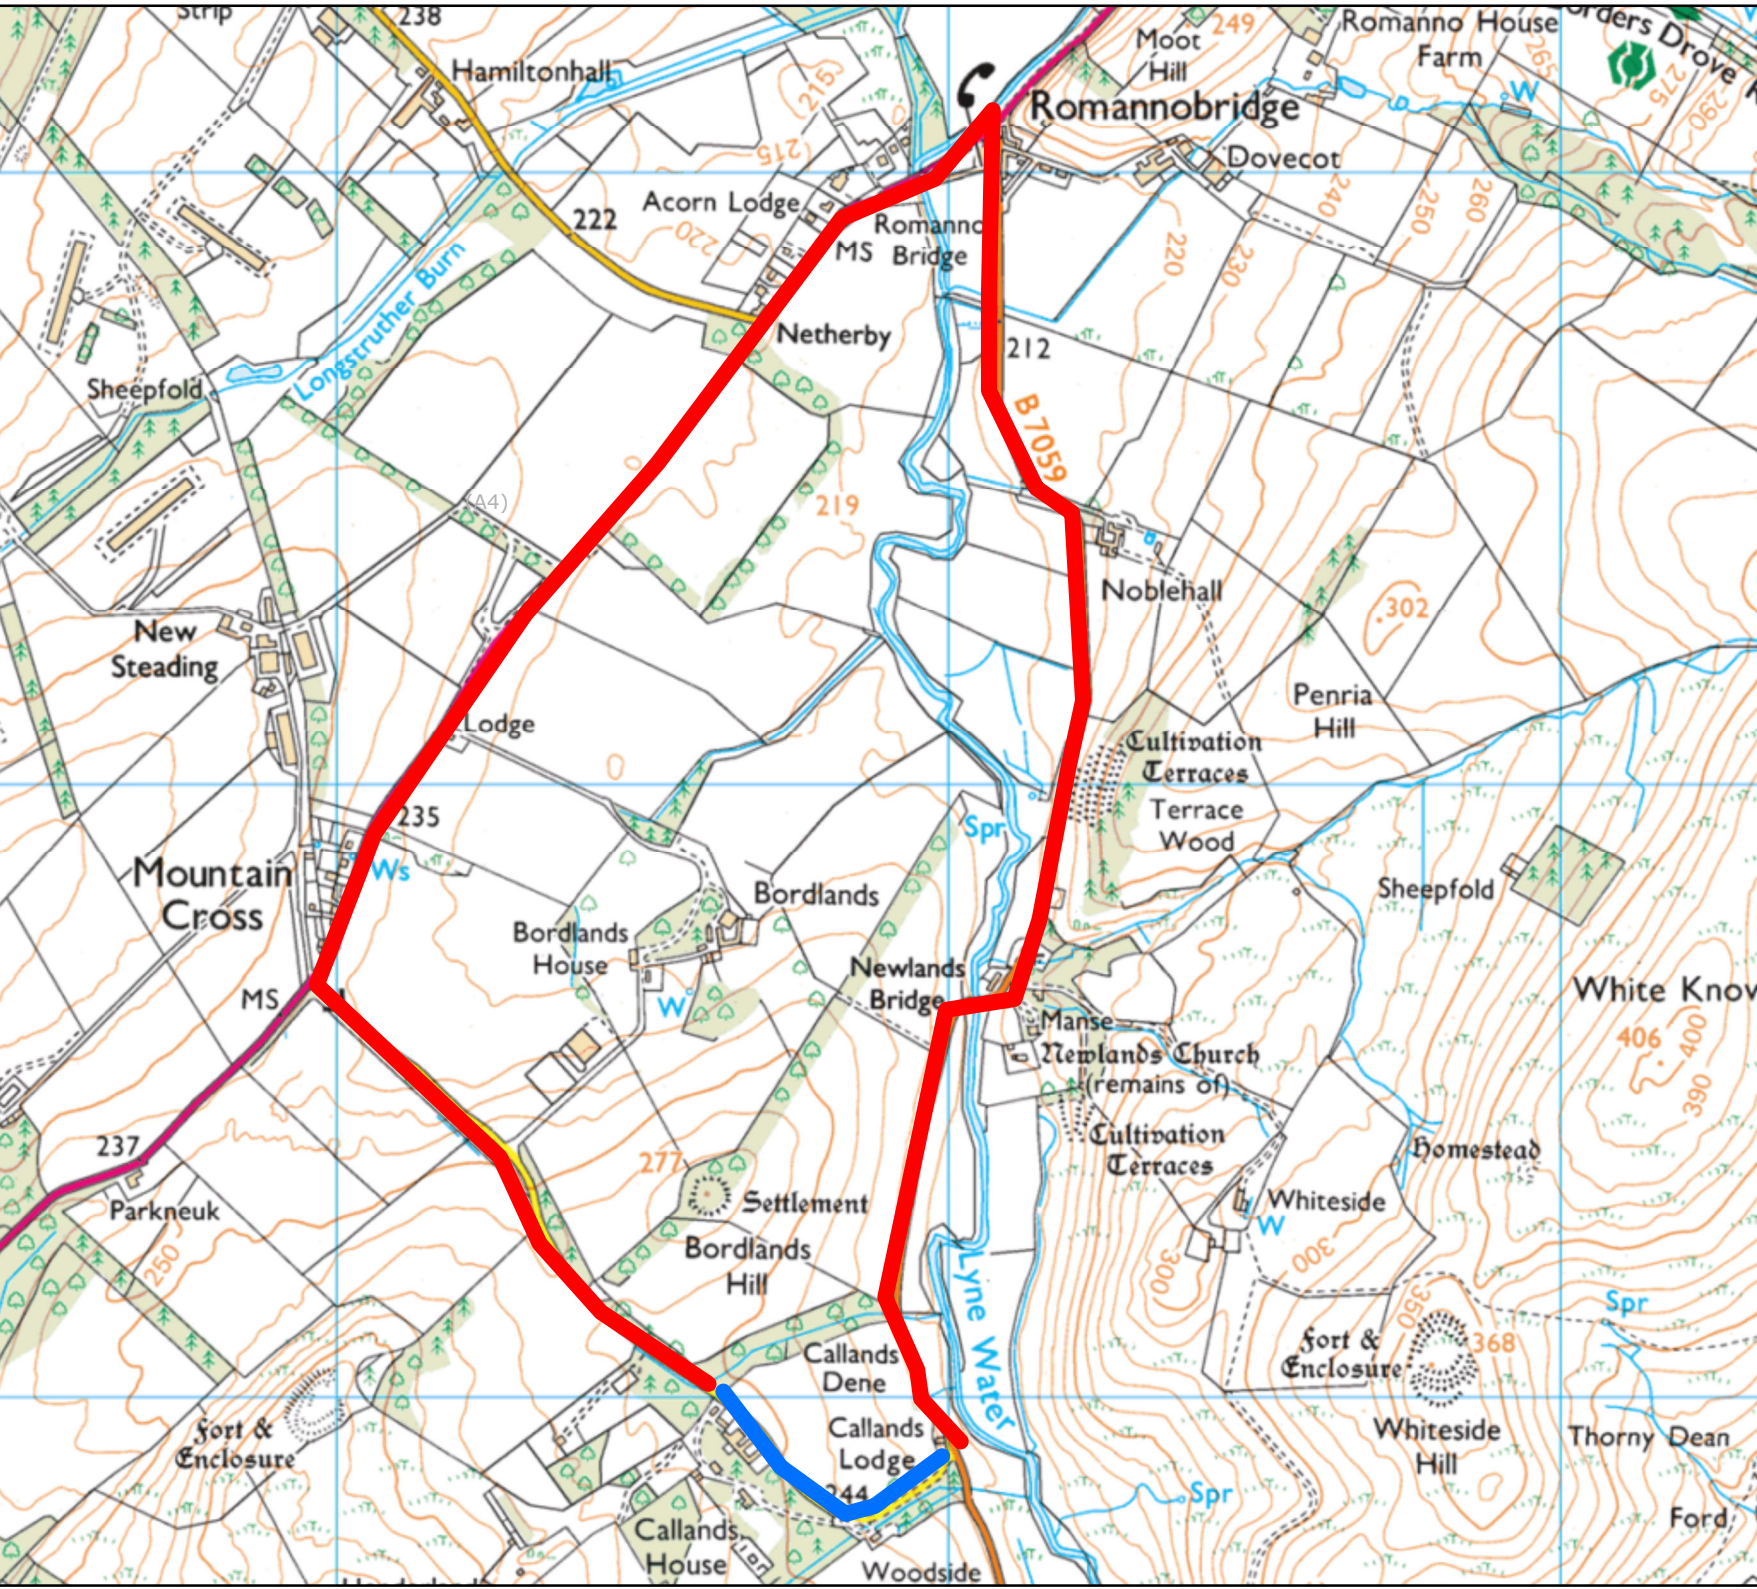

D29/1 Mountain Cross to Callands Lodge

Road Closure

Key:

-  Closure
-  Alternative Route

G/Network/Covid 19/A NHS MAXX VAXX