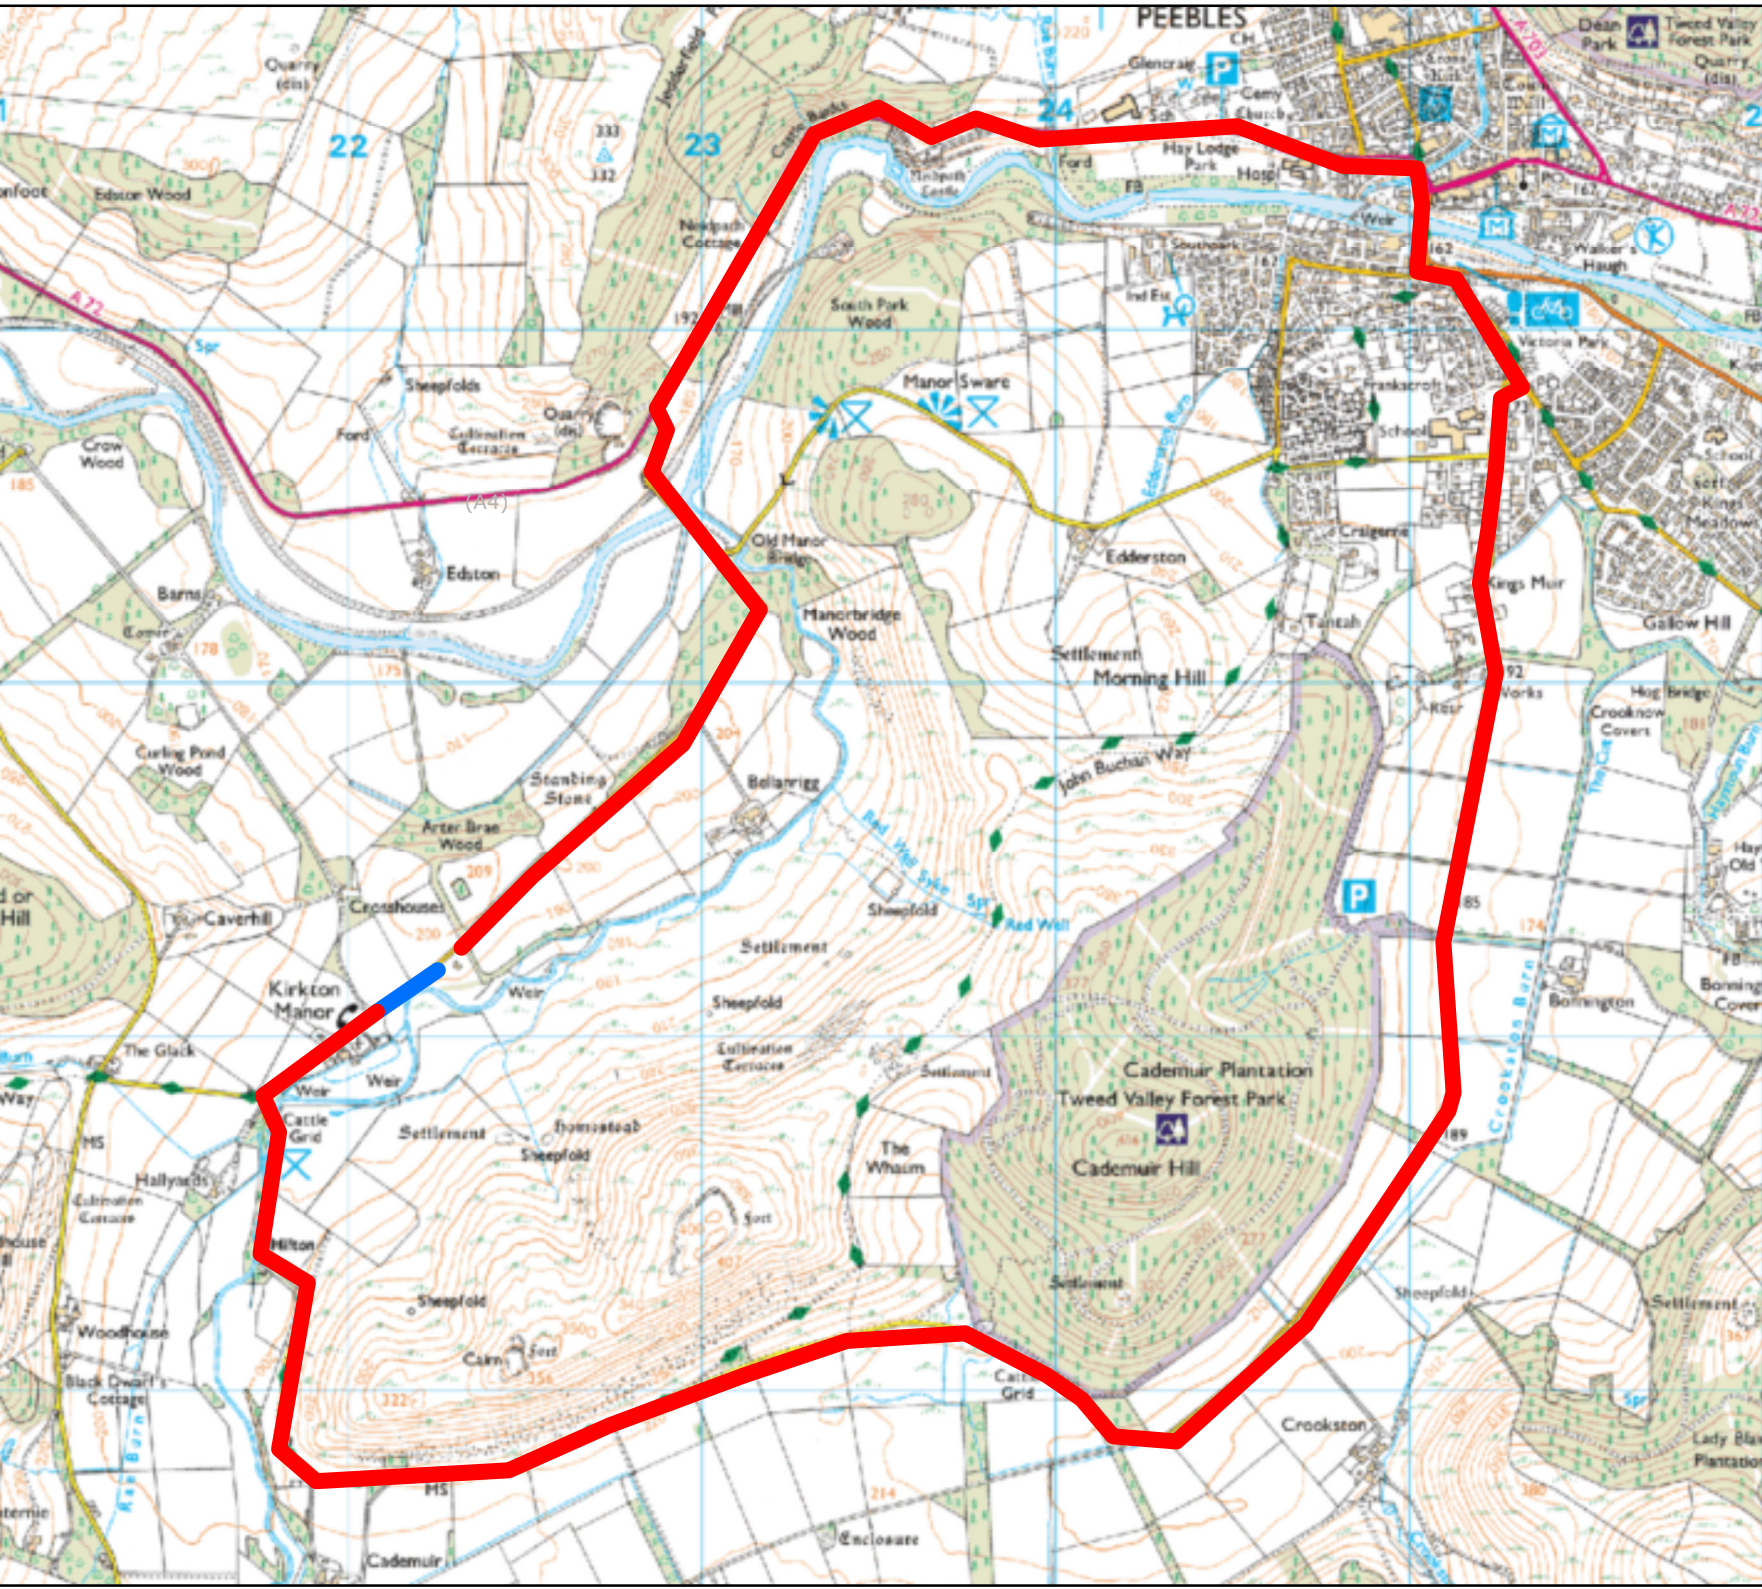

C10 Kirkton Manor Peebles

Road Closure

Key:

Closure

Alternative Route

G/Network/Covid 19/A NHS MAXX VAXX