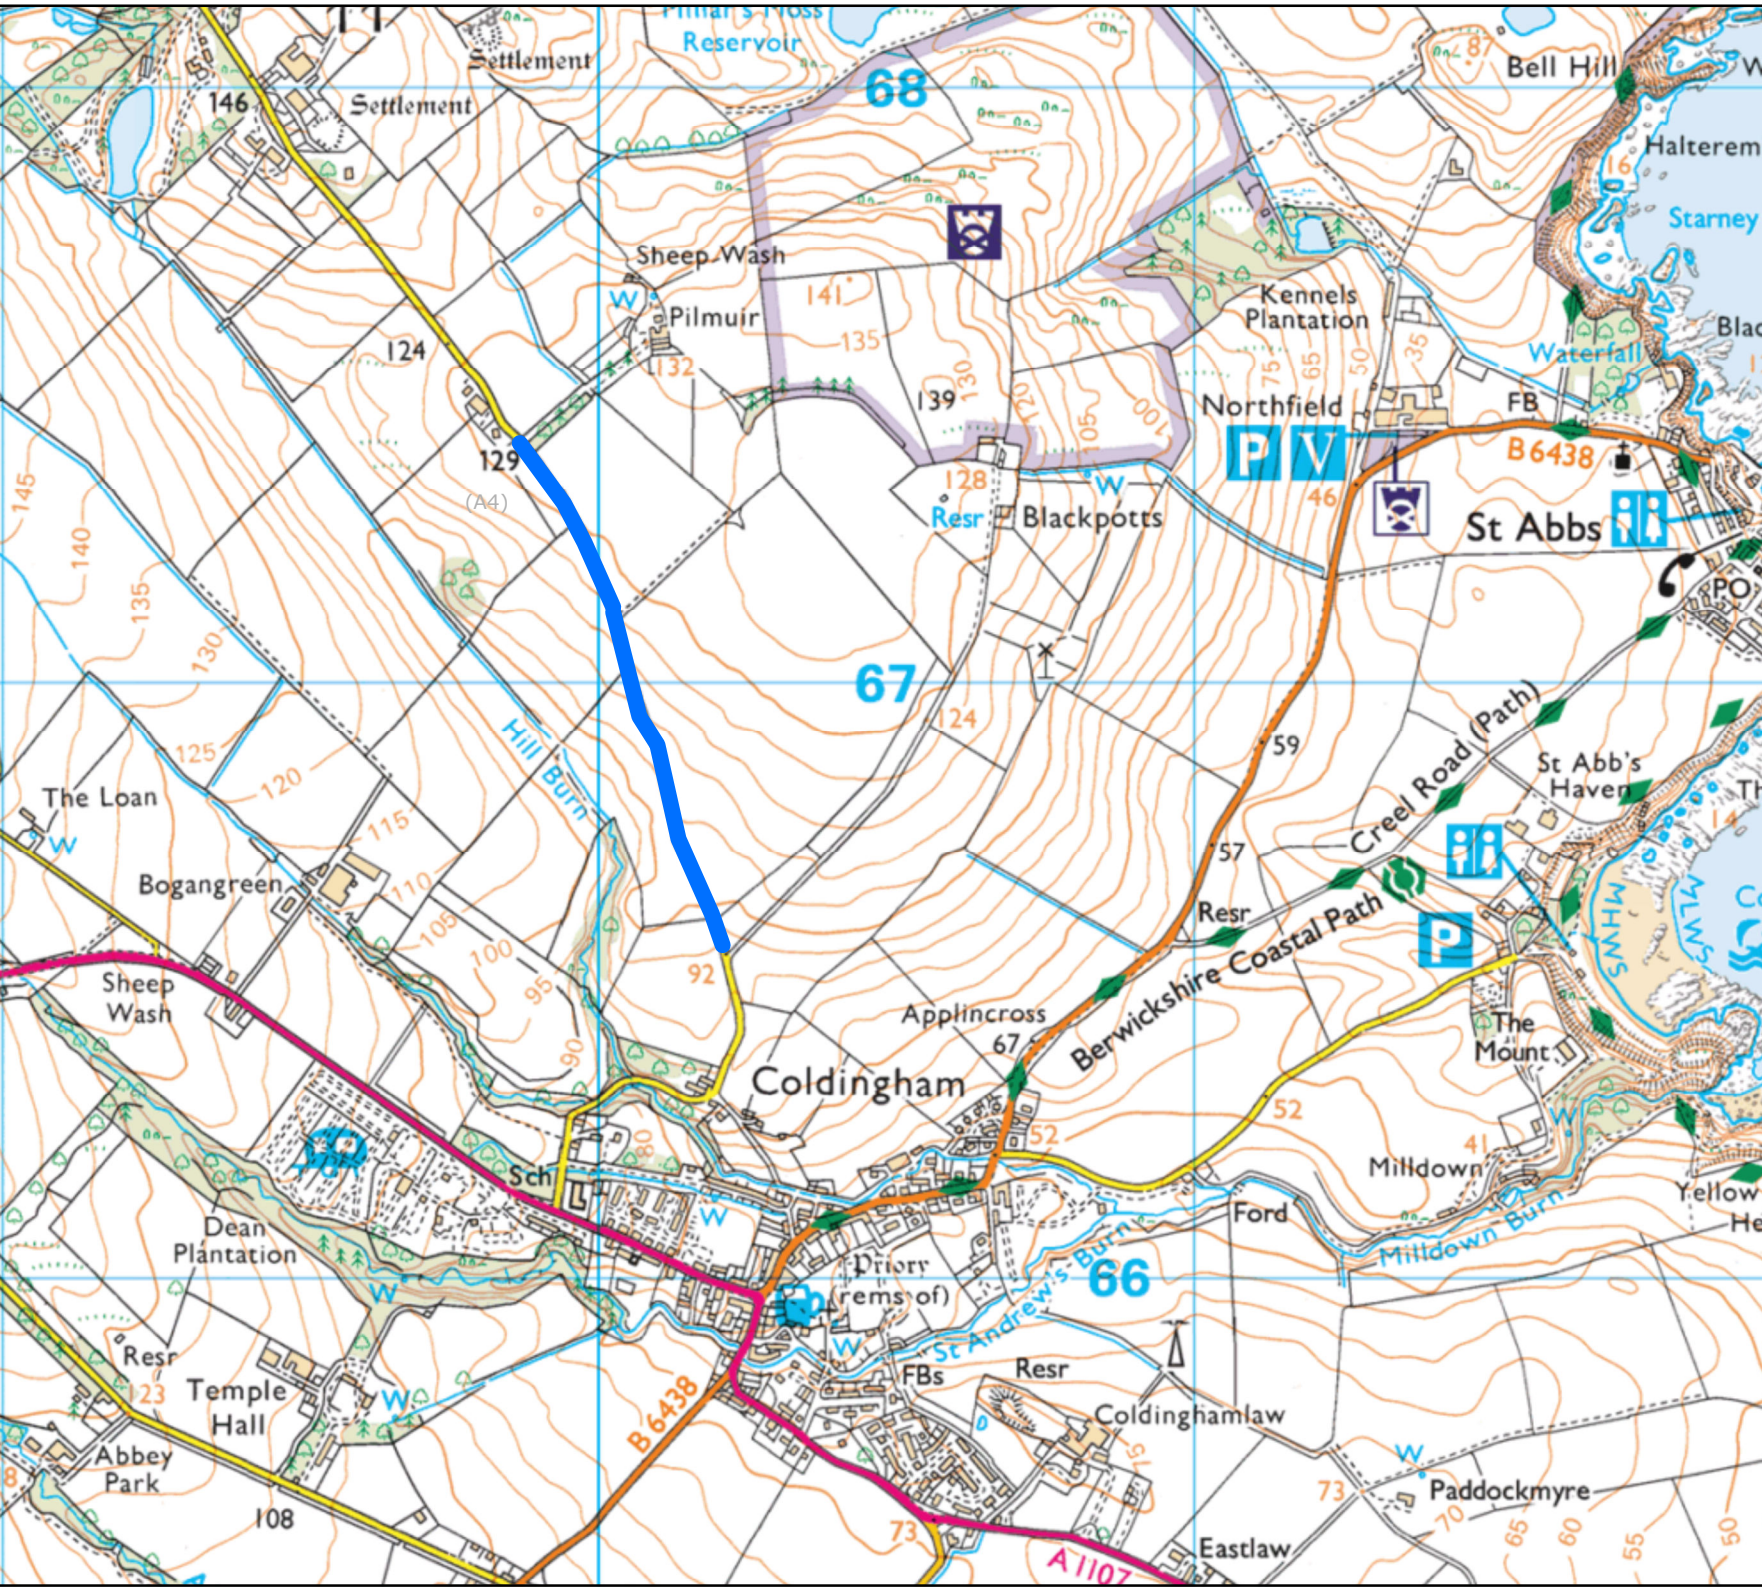

1:12,704

**D154/6**  
**West Loch Road**  
**Coldingham**  
**Road Closure**

Key:

Closure

G/Network/Covid 19/A NHS MAXX VAXX