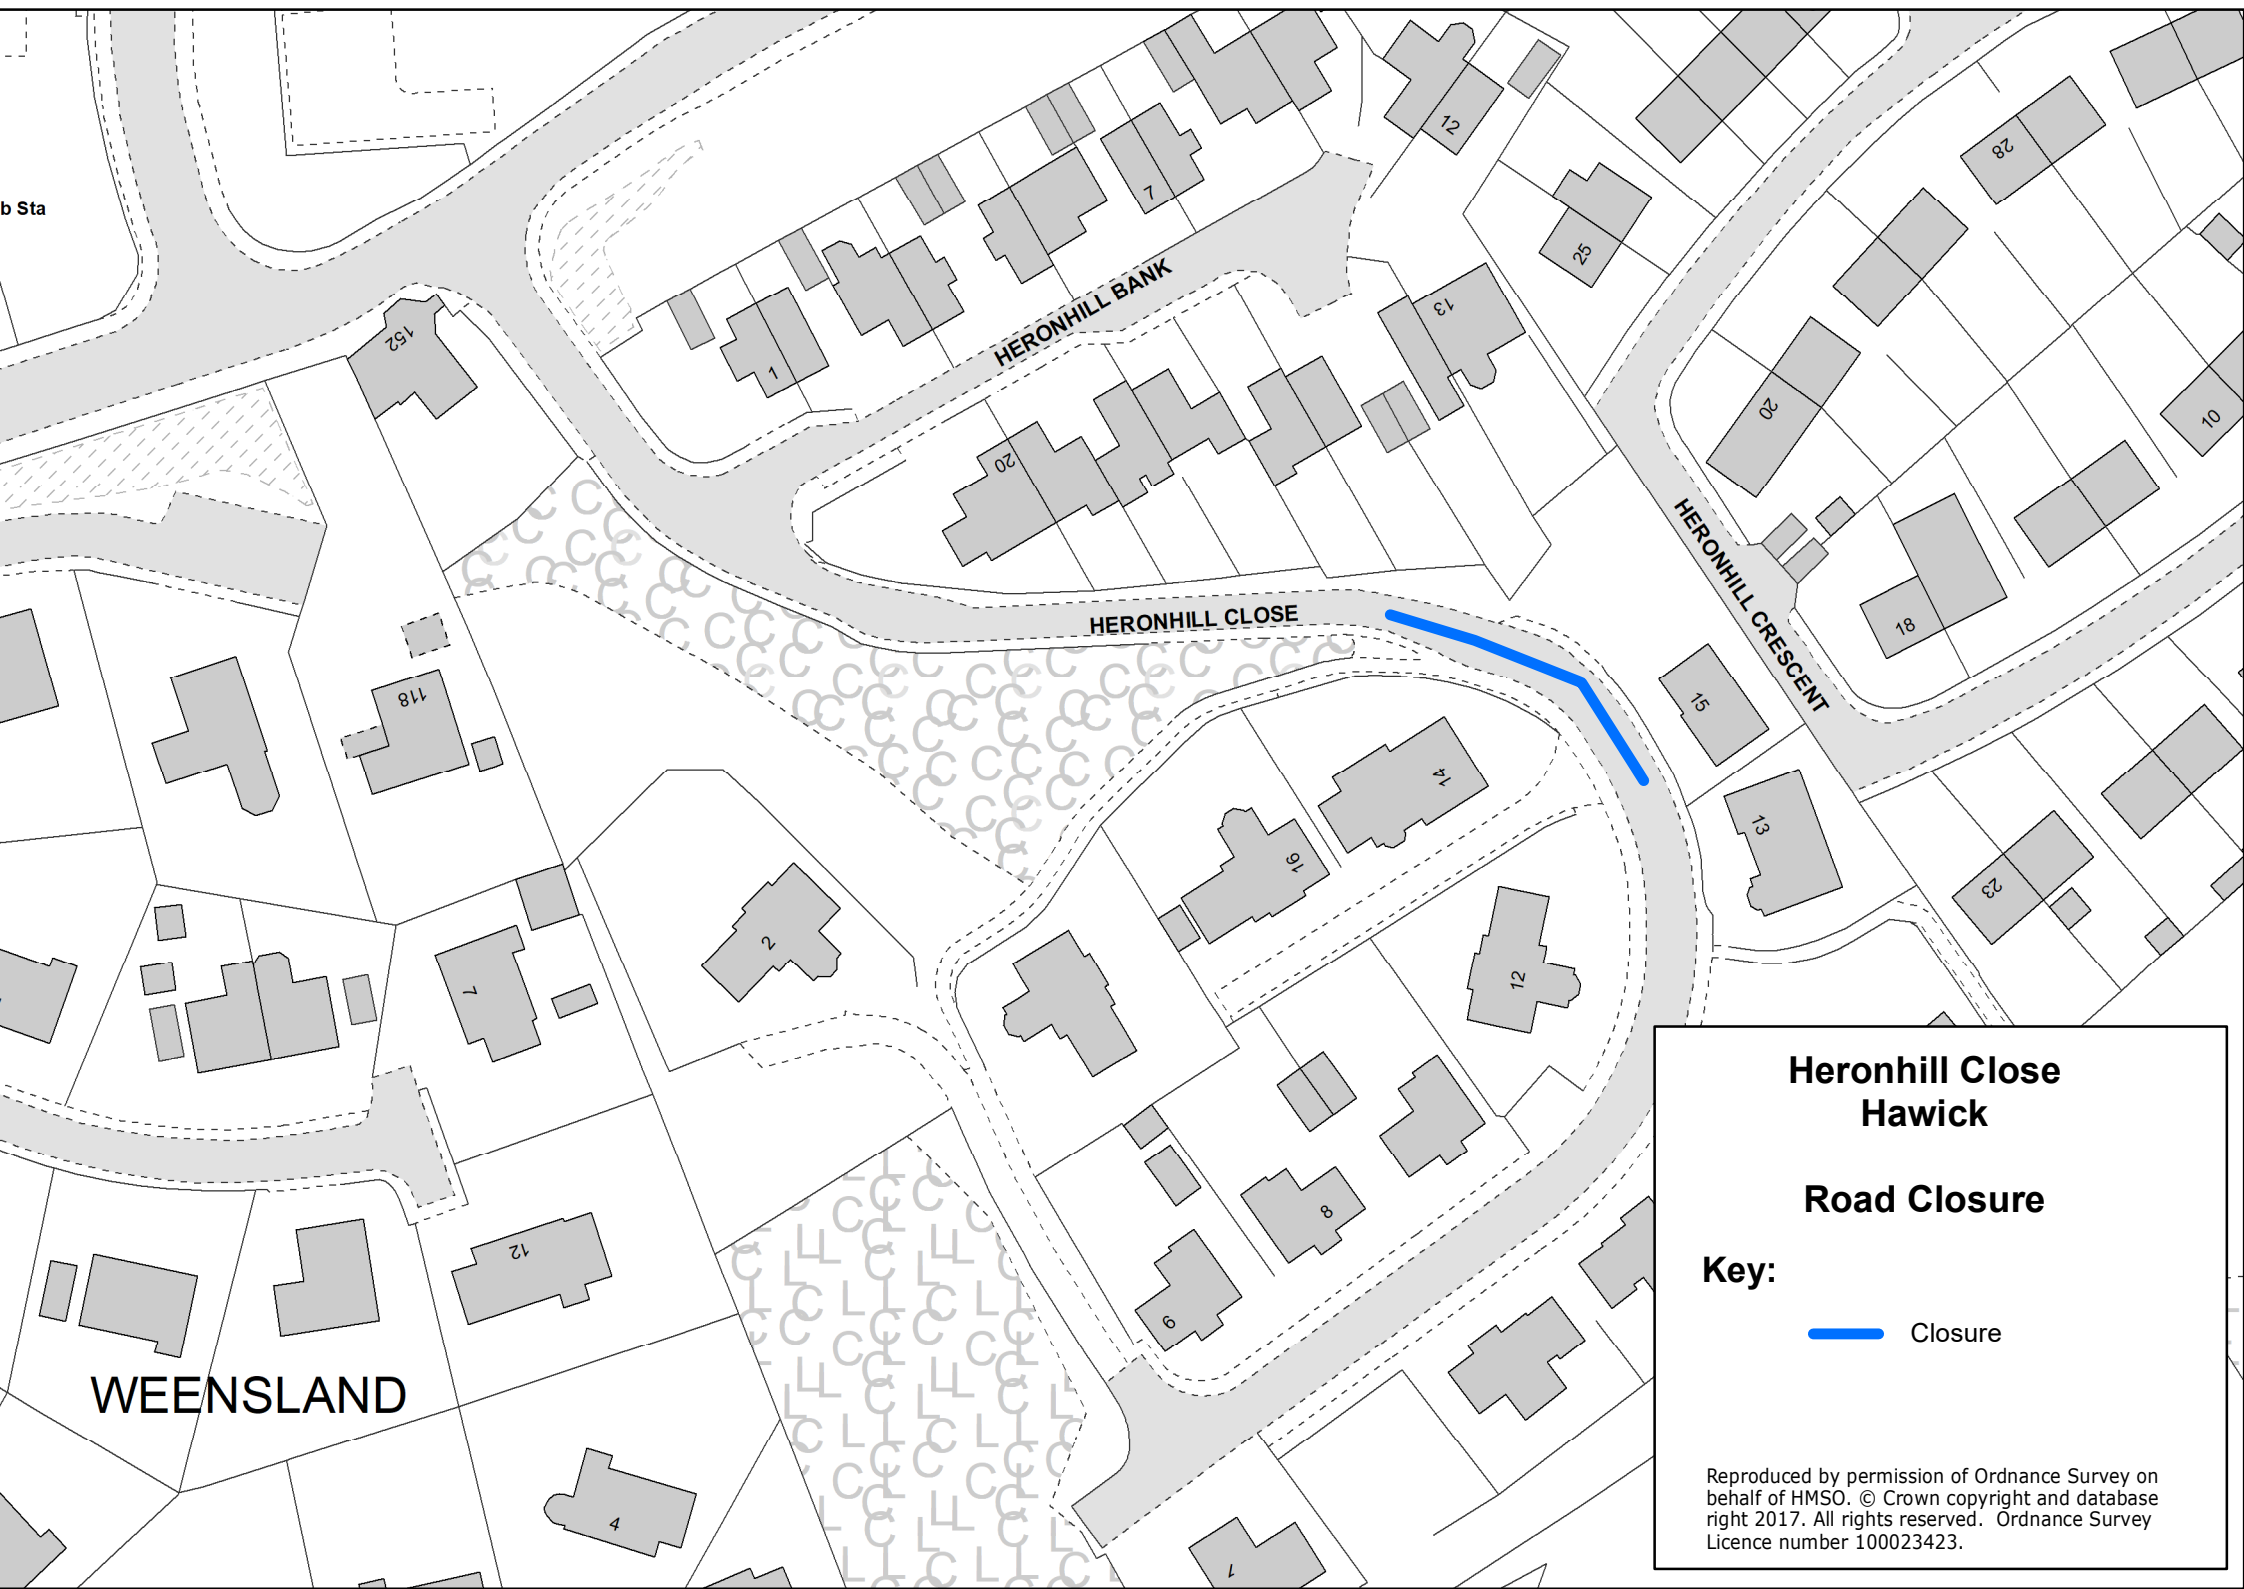

b Sta

WEENSLAND

HERONHILL BANK

HERONHILL CLOSE

HERONHILL CRESCENT

Heronhill Close Hawick

Road Closure

Key:

 Closure

Reproduced by permission of Ordnance Survey on behalf of HMSO. © Crown copyright and database right 2017. All rights reserved. Ordnance Survey Licence number 100023423.