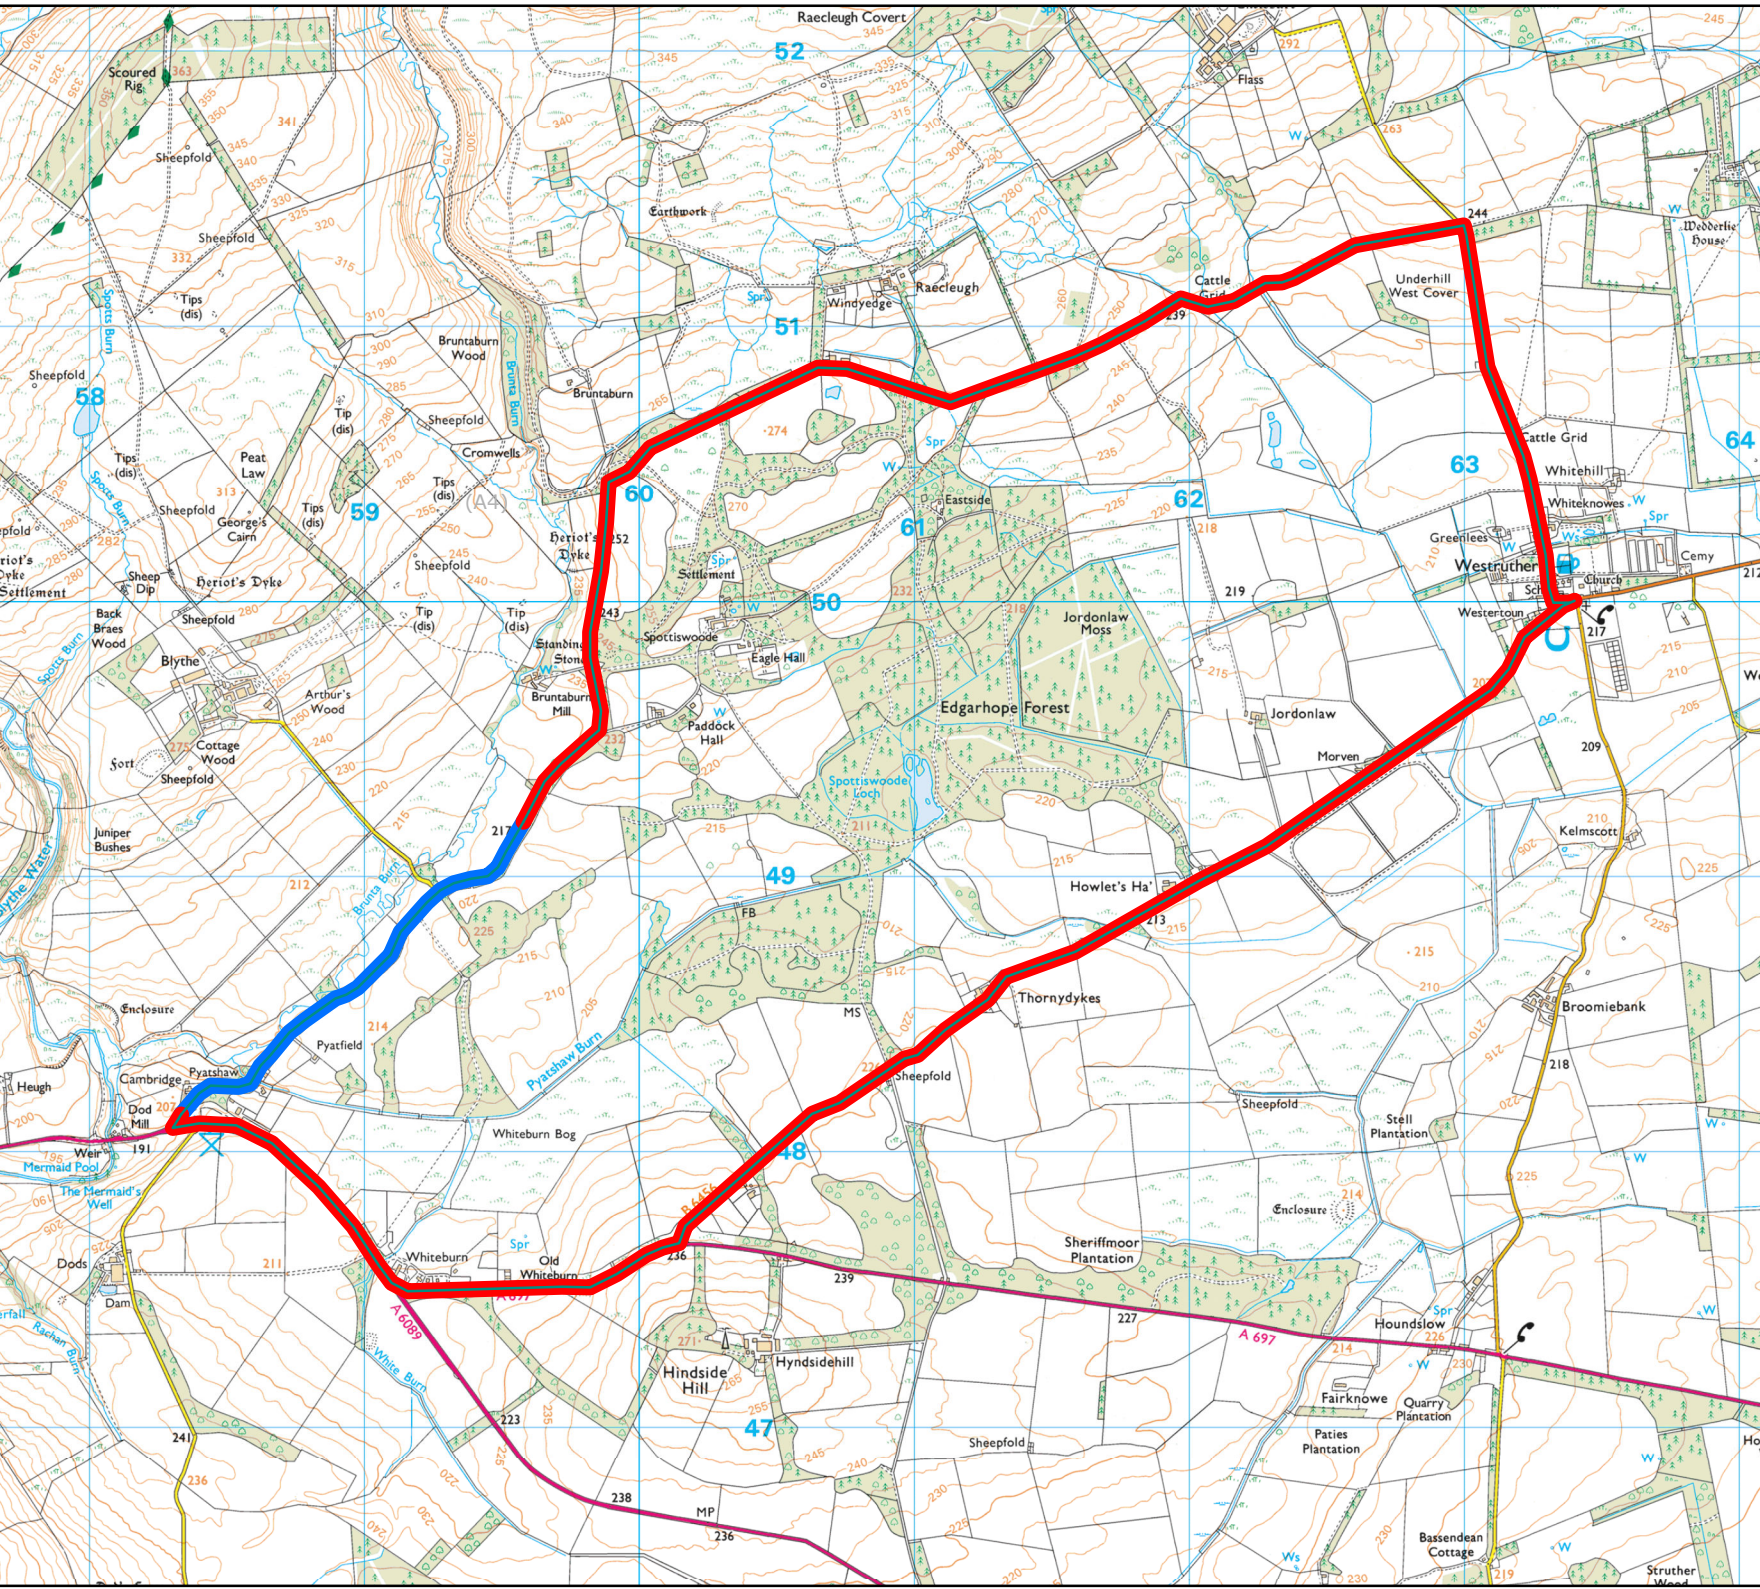

1:27,500

D51-5 Pyatshaw to Blythe

Road closure

Key:

 Closure

 Alternative Route

G/Network/Covid 19/A NHS MAXX VAXX

Reproduced by permission of Ordnance Survey on behalf of HMSO. © Crown copyright and database right 2015. All rights reserved. Ordnance Survey Licence number 100023423.