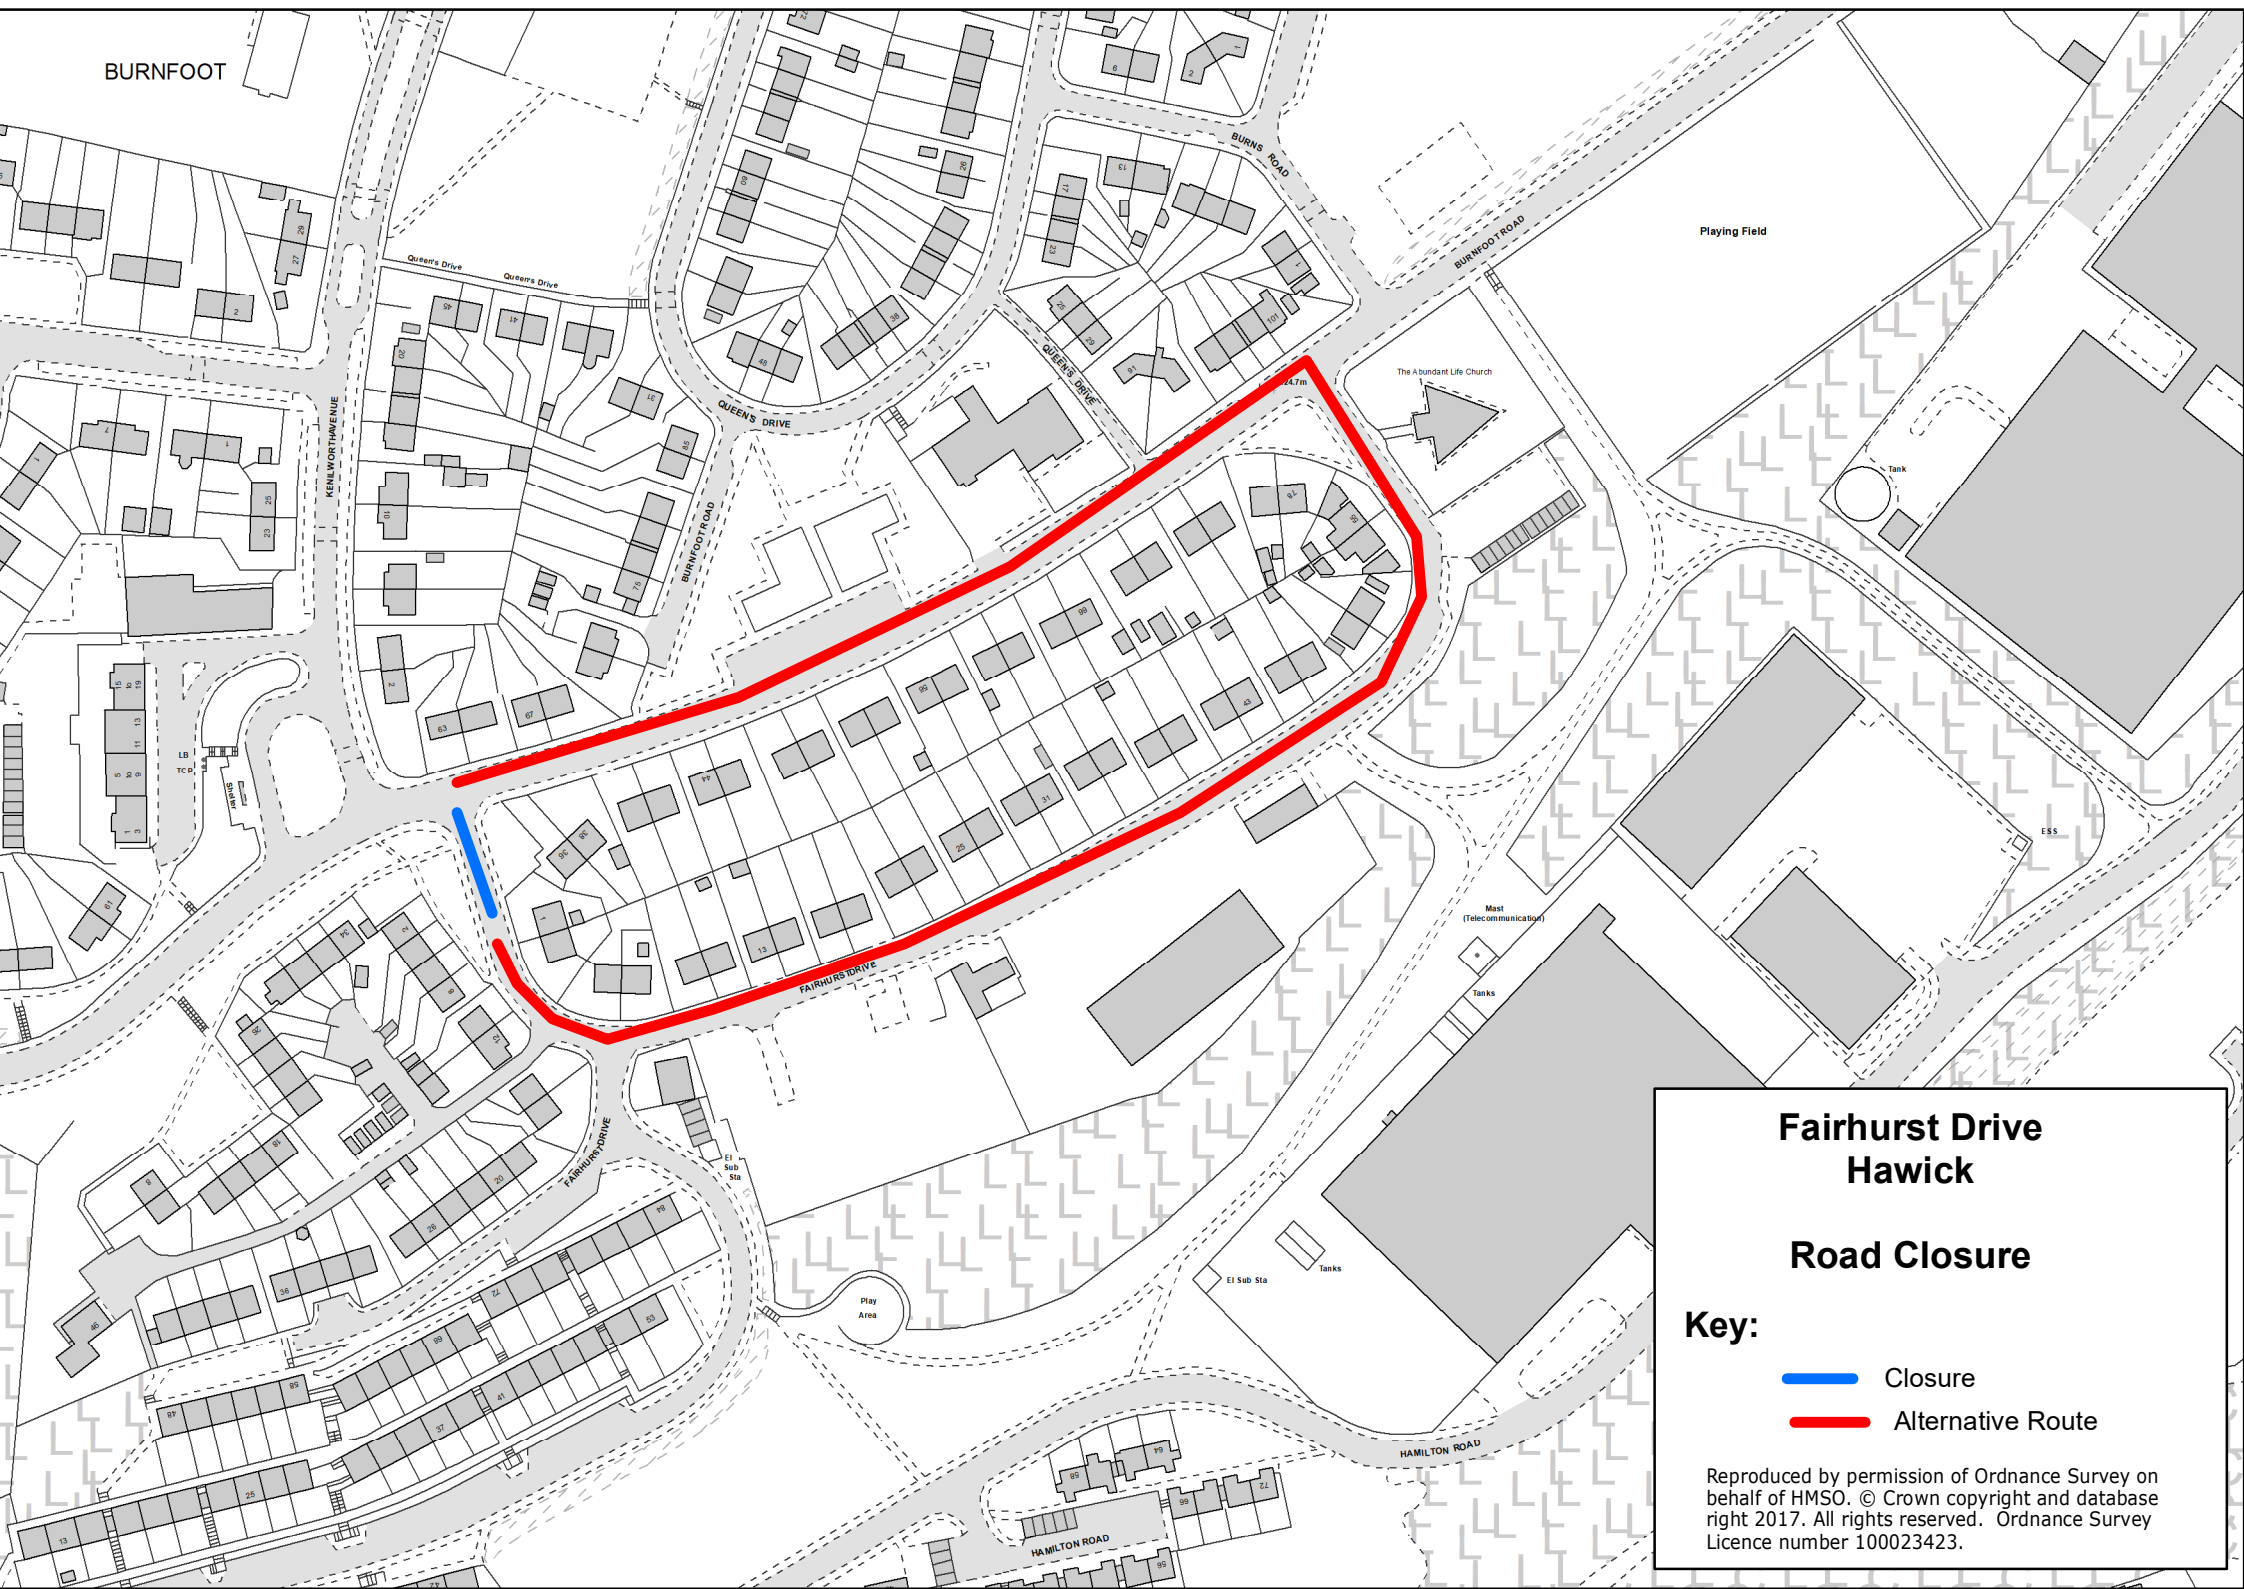

## Fairhurst Drive Hawick

### Road Closure

Key:

-  Closure
-  Alternative Route

Reproduced by permission of Ordnance Survey on behalf of HMSO. © Crown copyright and database right 2017. All rights reserved. Ordnance Survey Licence number 100023423.