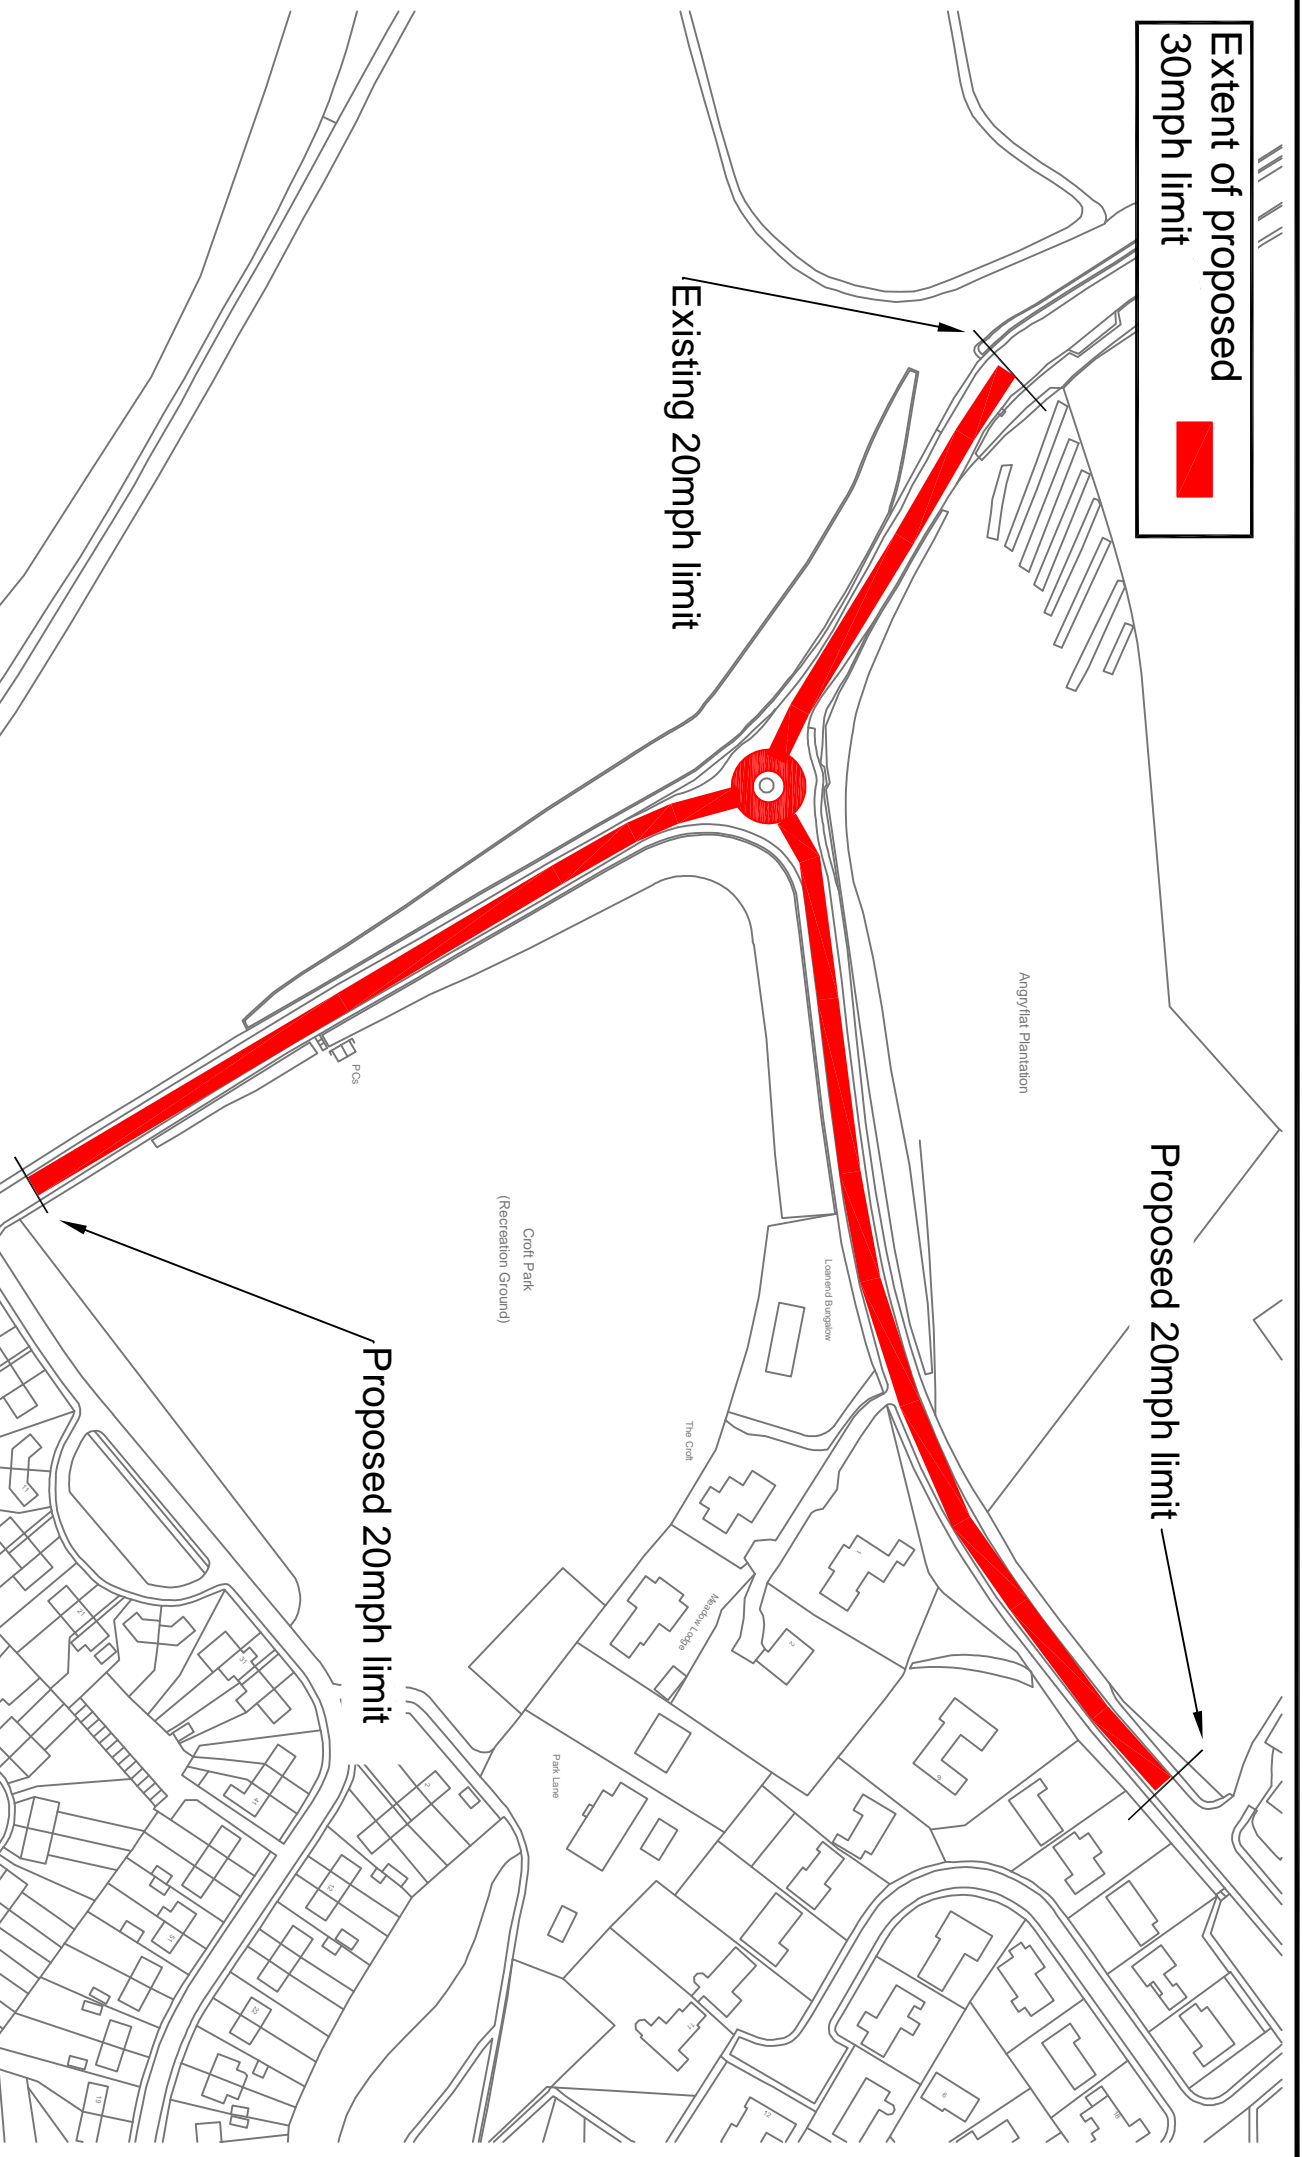

Extent of proposed
30mph limit

Existing 20mph limit

Proposed 20mph limit

Proposed 20mph limit

© Crown copyright. All rights reserved. Scottish Borders Council, OS Licence 100023423, 20 21.

G:\Network\COVID 19\SPACES FOR PEOPLE\Speed Limit Changes\Buffers & Countdowns\Shewot\Kelso.dwg

ROADS

Edinburgh Road, Kelso Proposed 30mph Buffer Zone

Project No:
Servitor No:
Drawing No:
Date:

Feb 2021