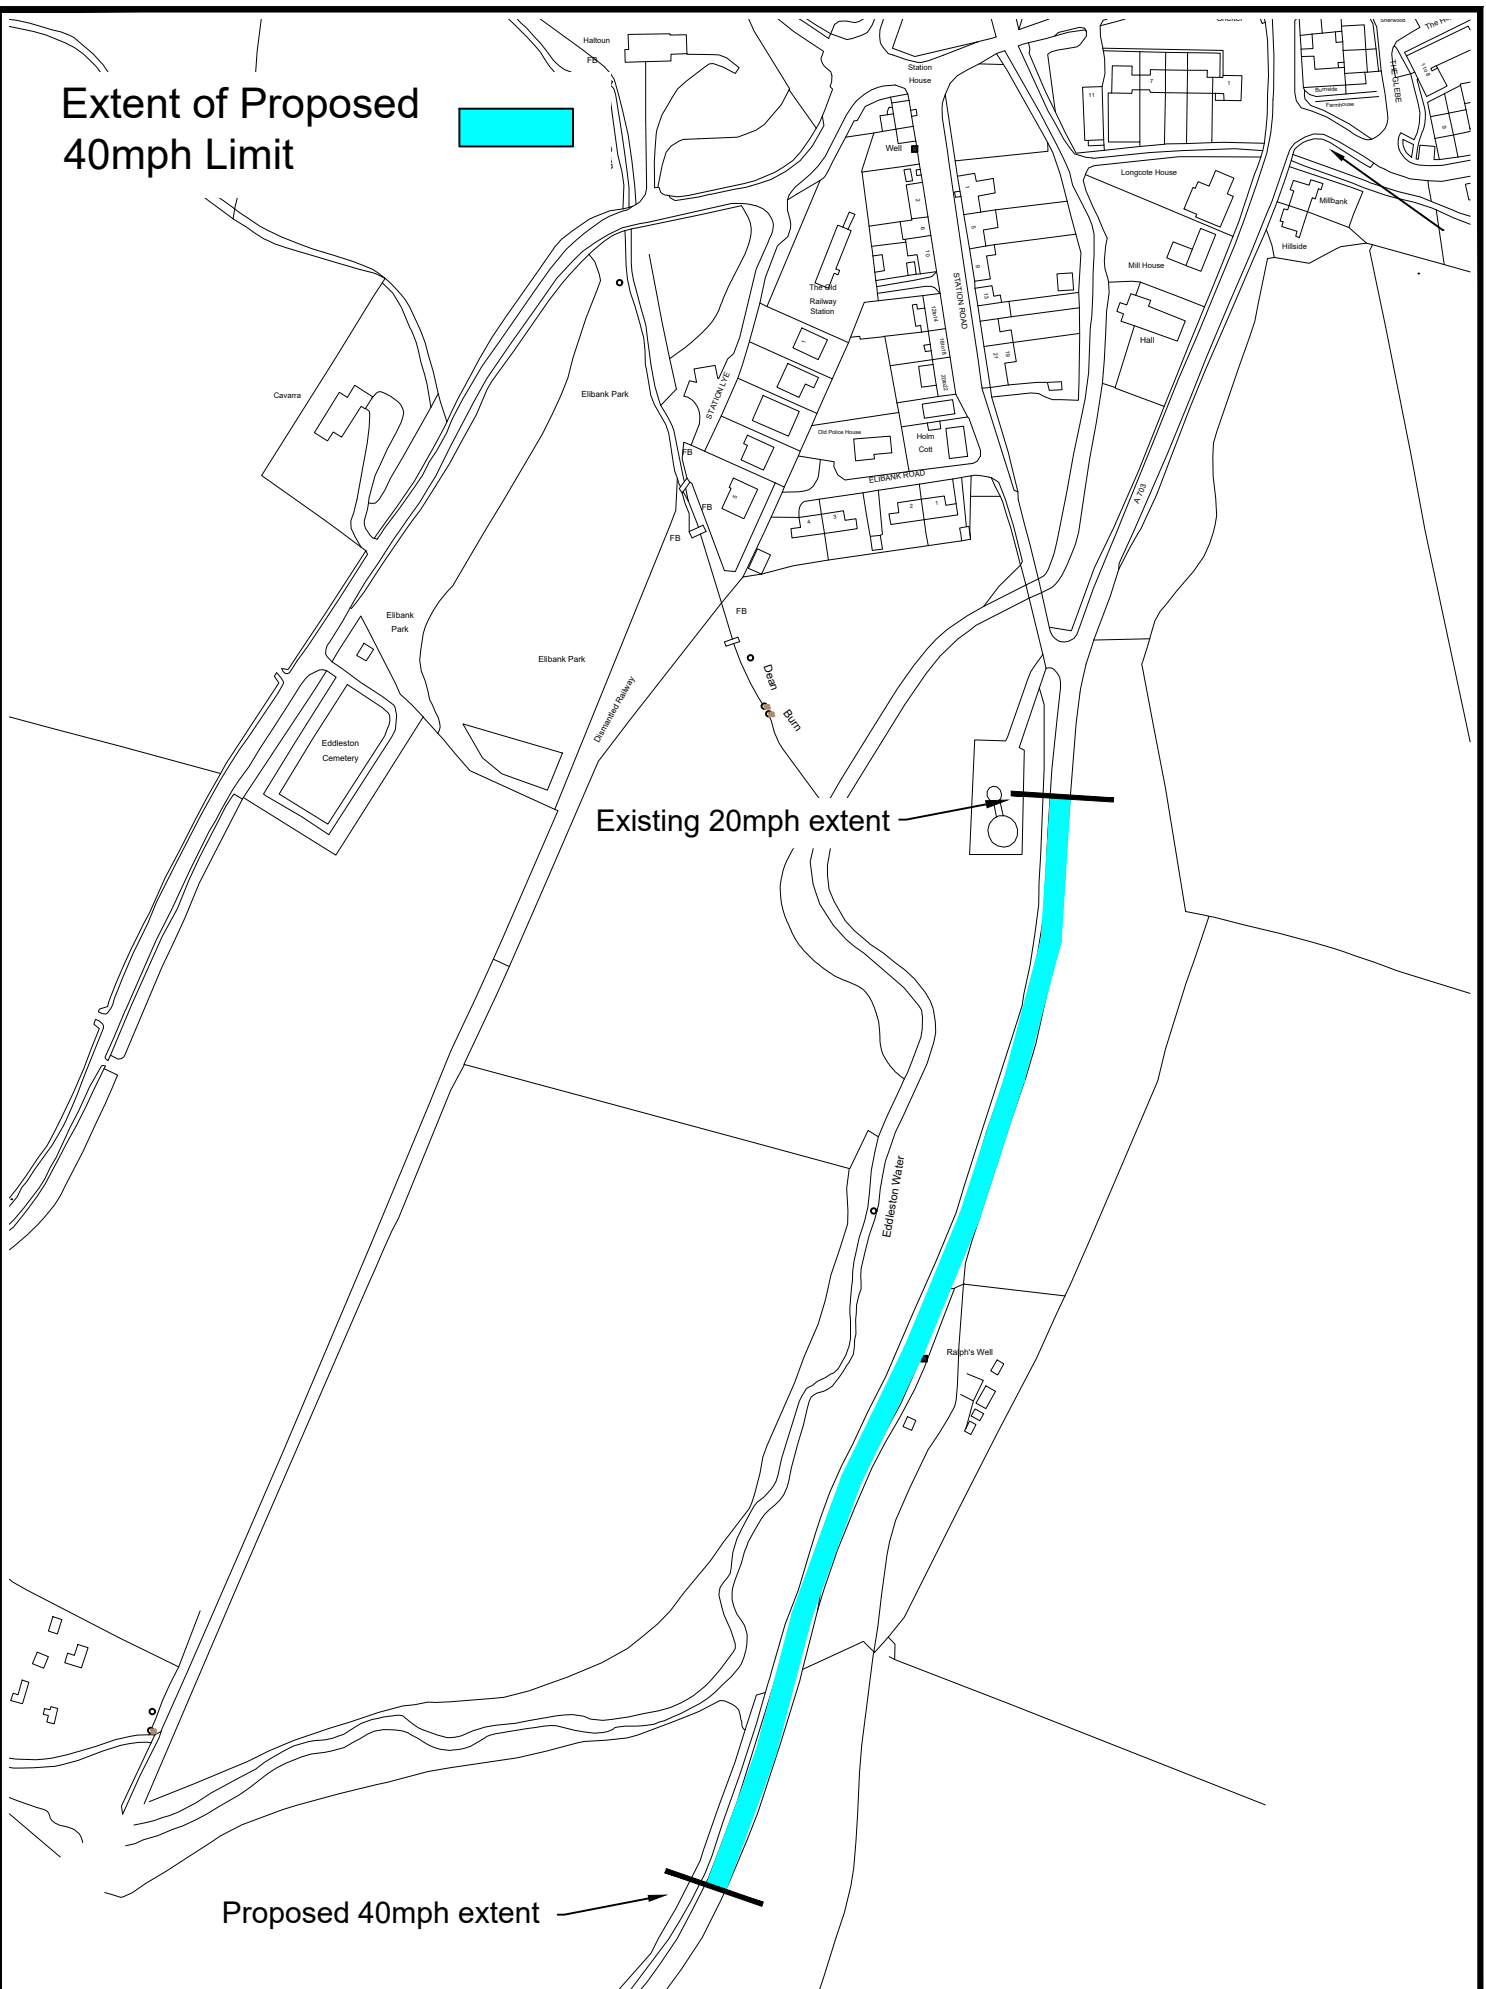

Extent of Proposed 40mph Limit

Existing 20mph extent

Proposed 40mph extent

© Crown copyright. All rights reserved. Scottish Borders Council ES Form 00123/23, 2019. Network Roads - Spaces For People Speed Limit Changes Buffers & Countdowns Tweeddale Eddleston.dwg