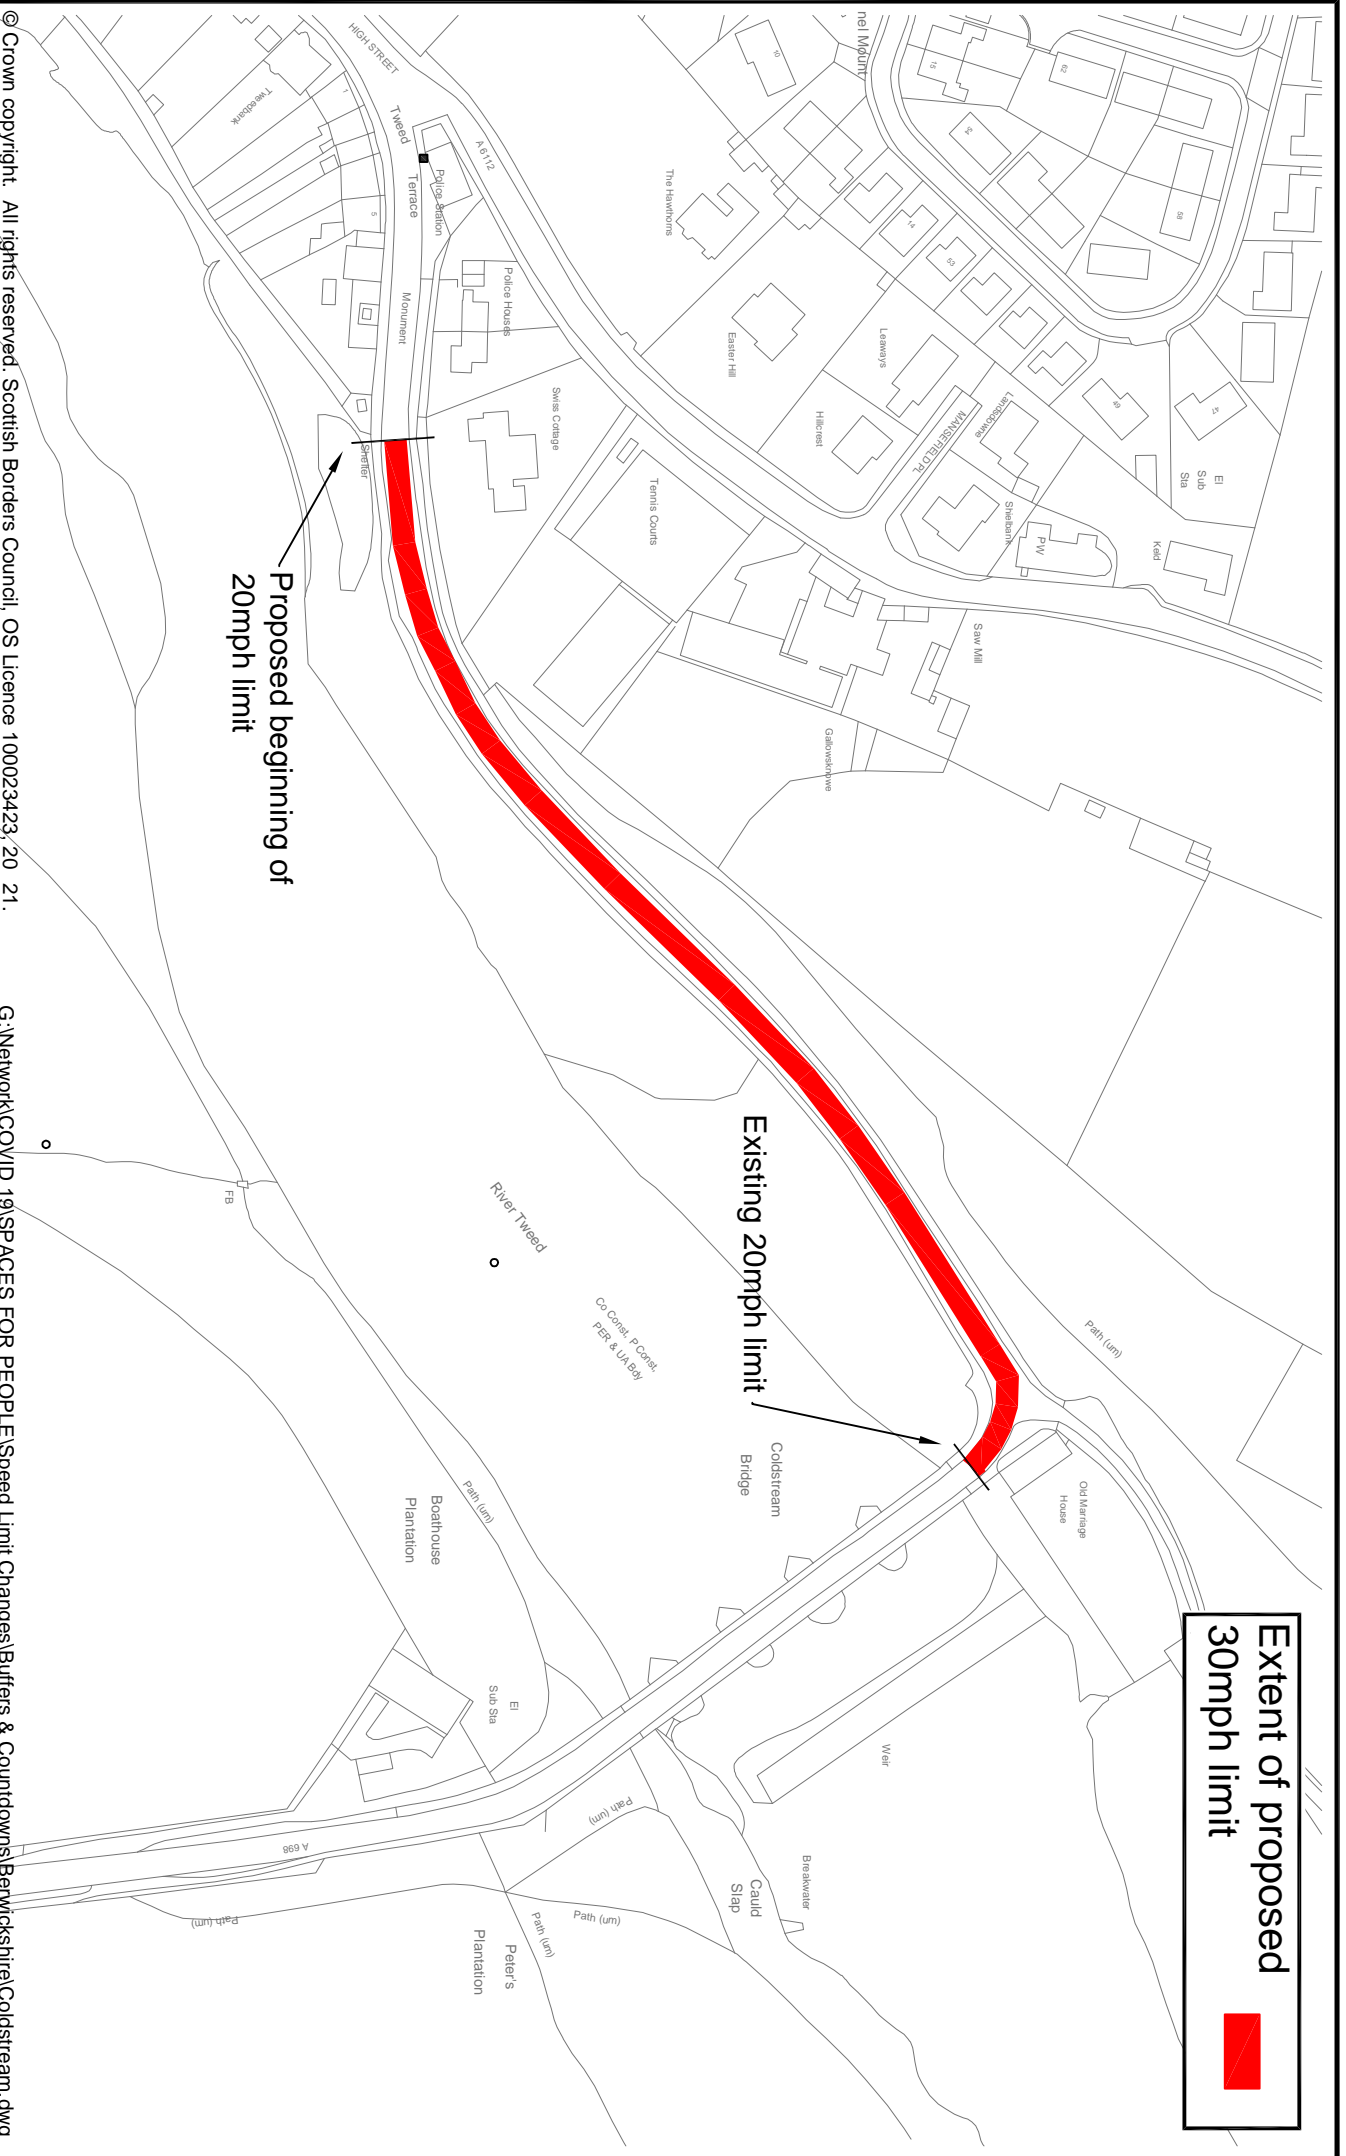

Extent of proposed
30mph limit

Proposed beginning of
20mph limit

Existing 20mph limit

© Crown copyright. All rights reserved. Scottish Borders Council, OS Licence 100023423; 20 21.

G:\Network\COVID 19\SPACES FOR PEOPLE\Speed Limit Changes\Buffers & Countdowns\Benwickshire\Coldstream.dwg

ROADS

A698 (East) Coldstream
Proposed 30mph Buffer Zone

Project No:
Servitor No:
Drawing No:
Date:

Feb 2021