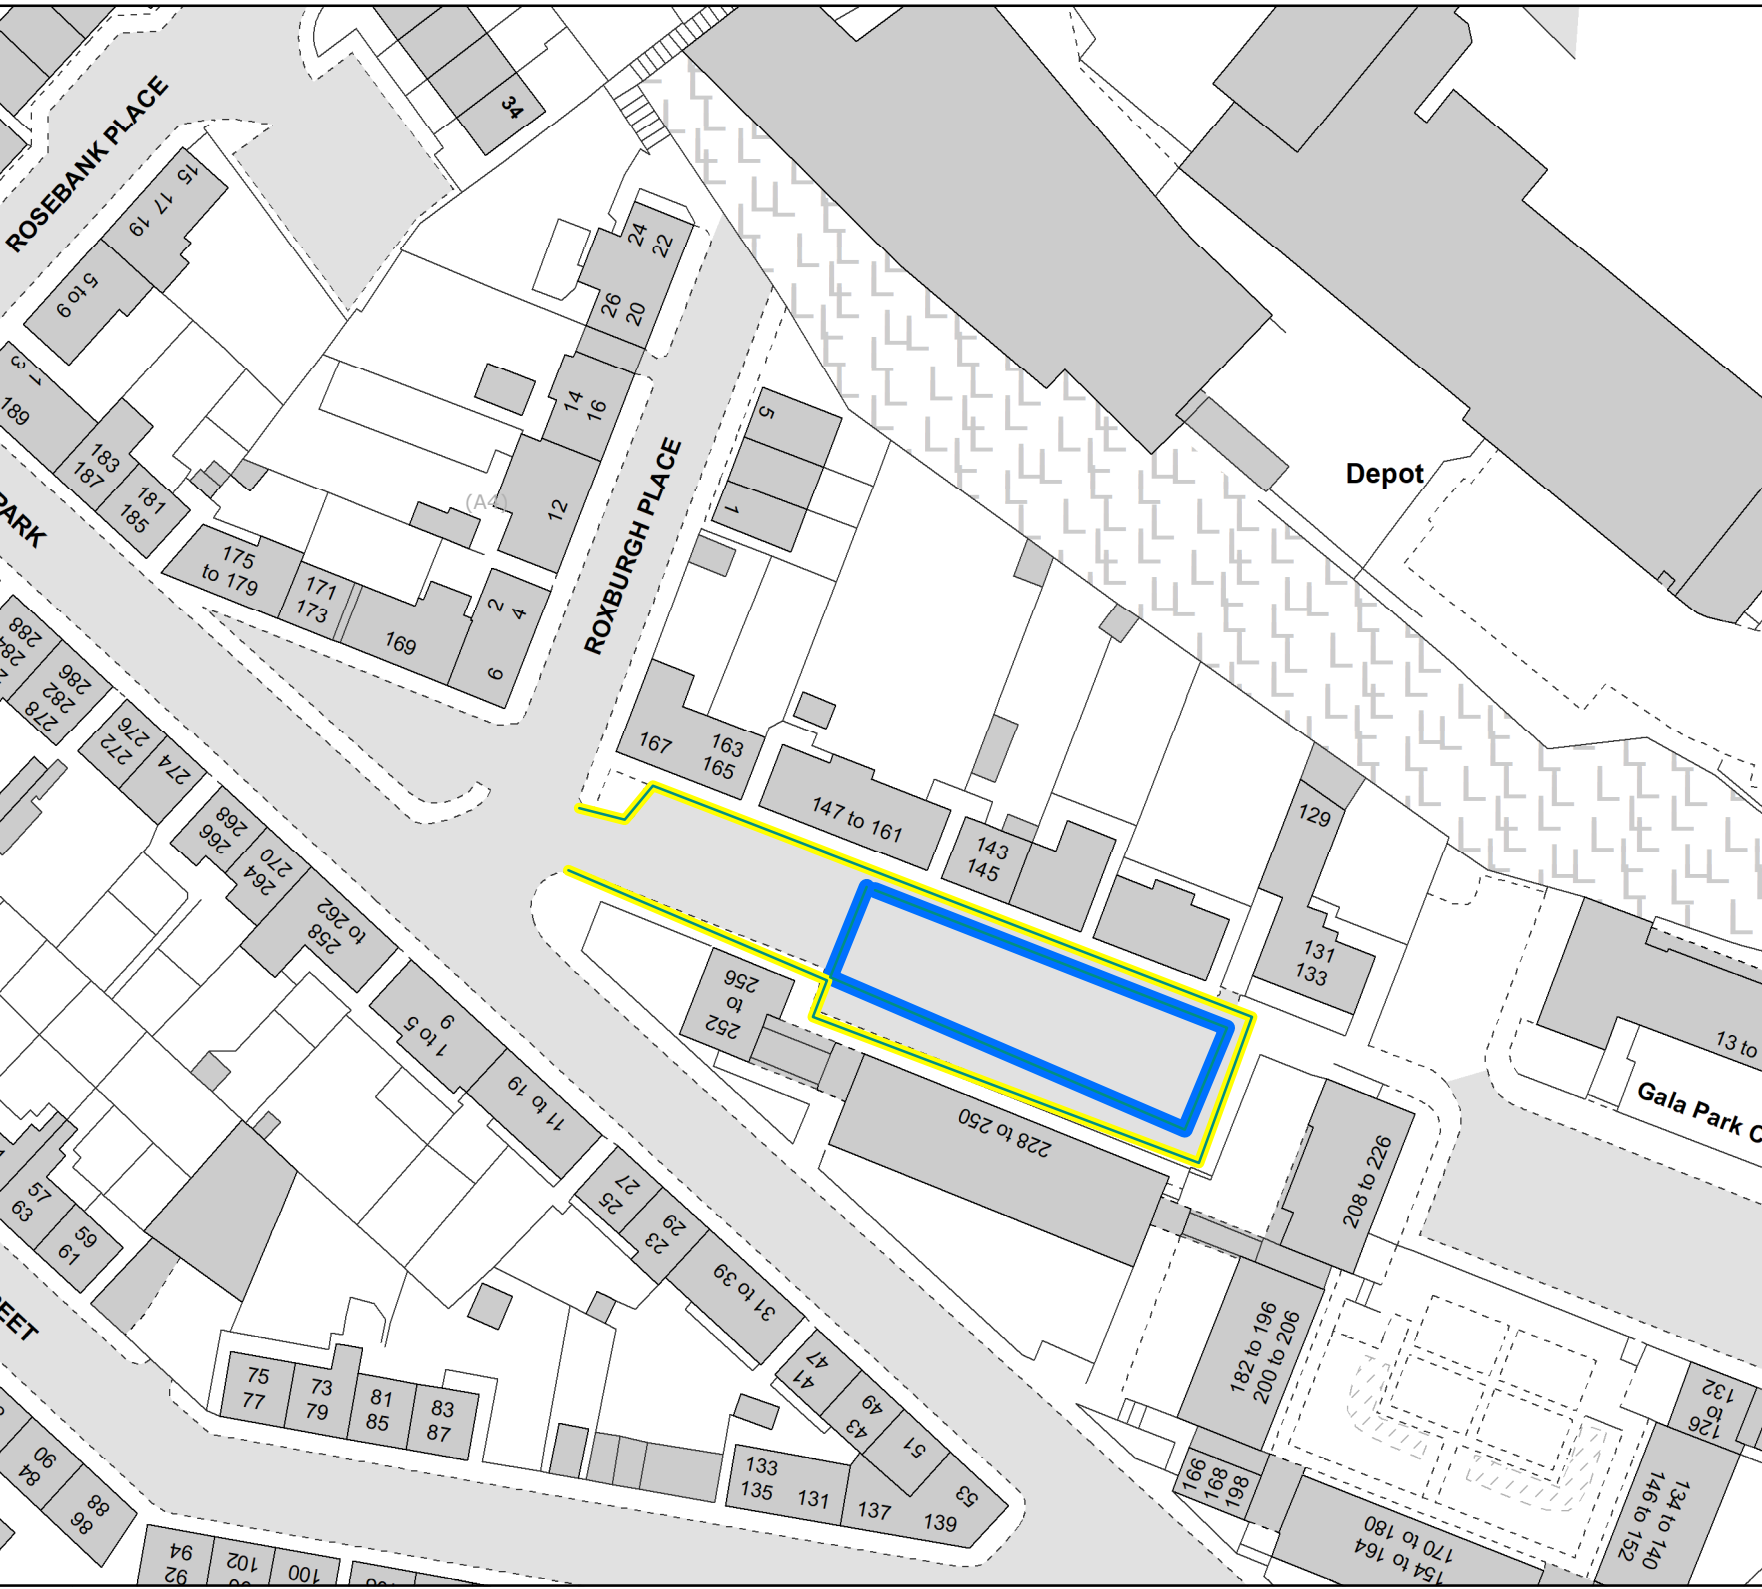

Gala Park Galashiels

Road closure

Key:

-  Closure
-  No Waiting

G/Network/Covid 19/A NHS MAXX VAXX