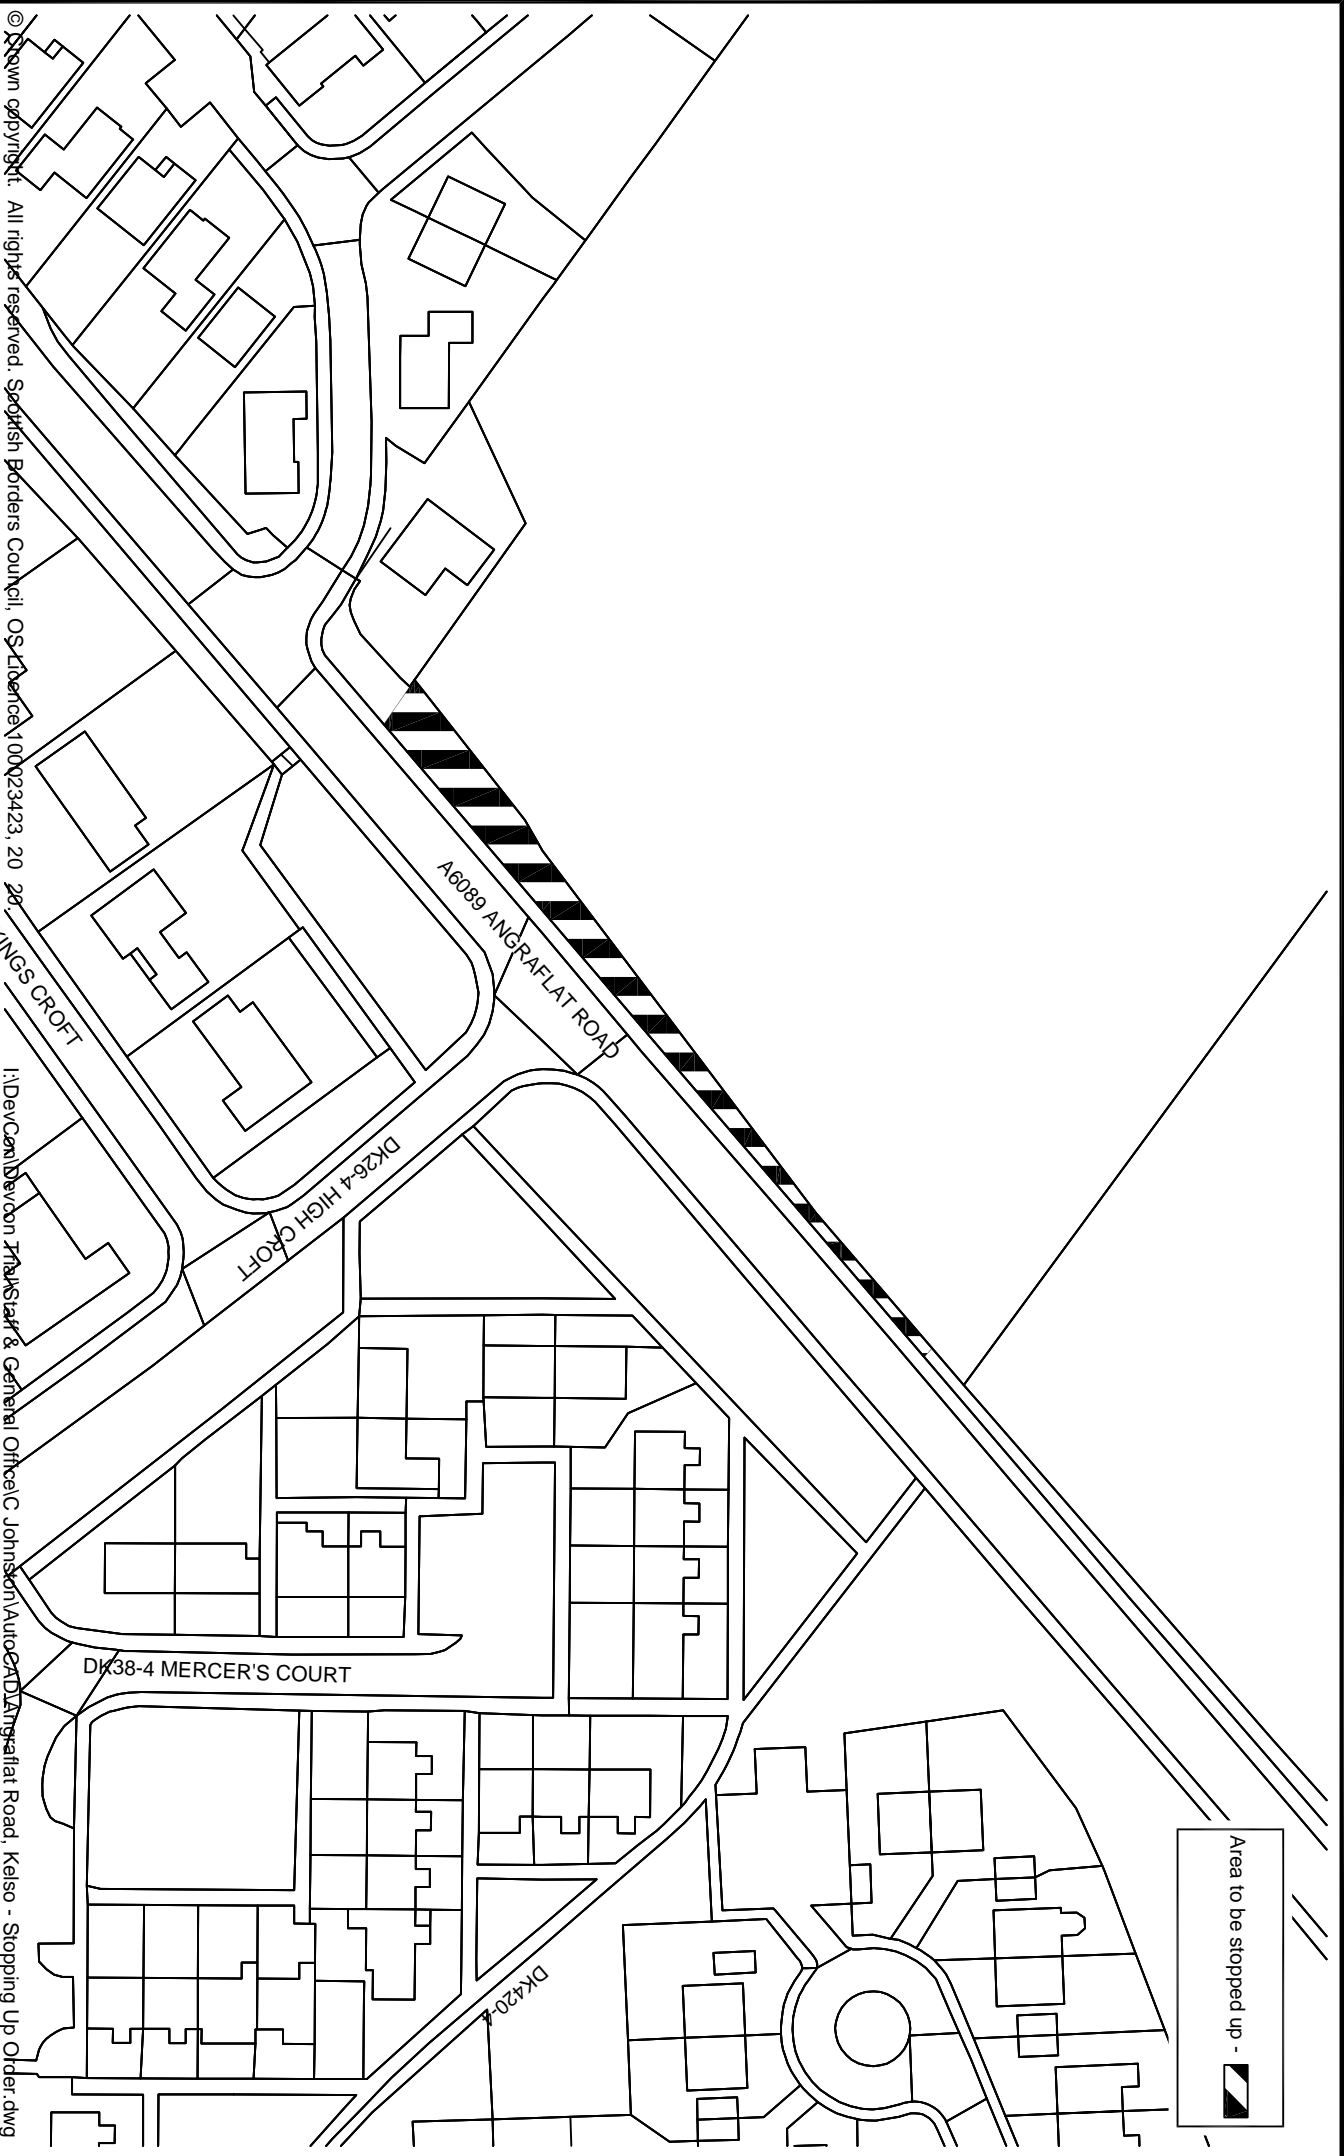

Area to be stopped up - 

© Crown copyright. All rights reserved. Scottish Borders Council, OS Licence 100023423, 20 20
I:\Dev\Can\Dev\on Trak\Staff & General Office\c Johnson\AutoCAD\Angraflat Road, Kelso - Stopping Up Order.dwg

ROADS

**A6089 Angraflat Road, Kelso -
Stopping Up Order**

Scale: 1:1000 @A4
Drawing By: Craig Johnston
Date: October 2020