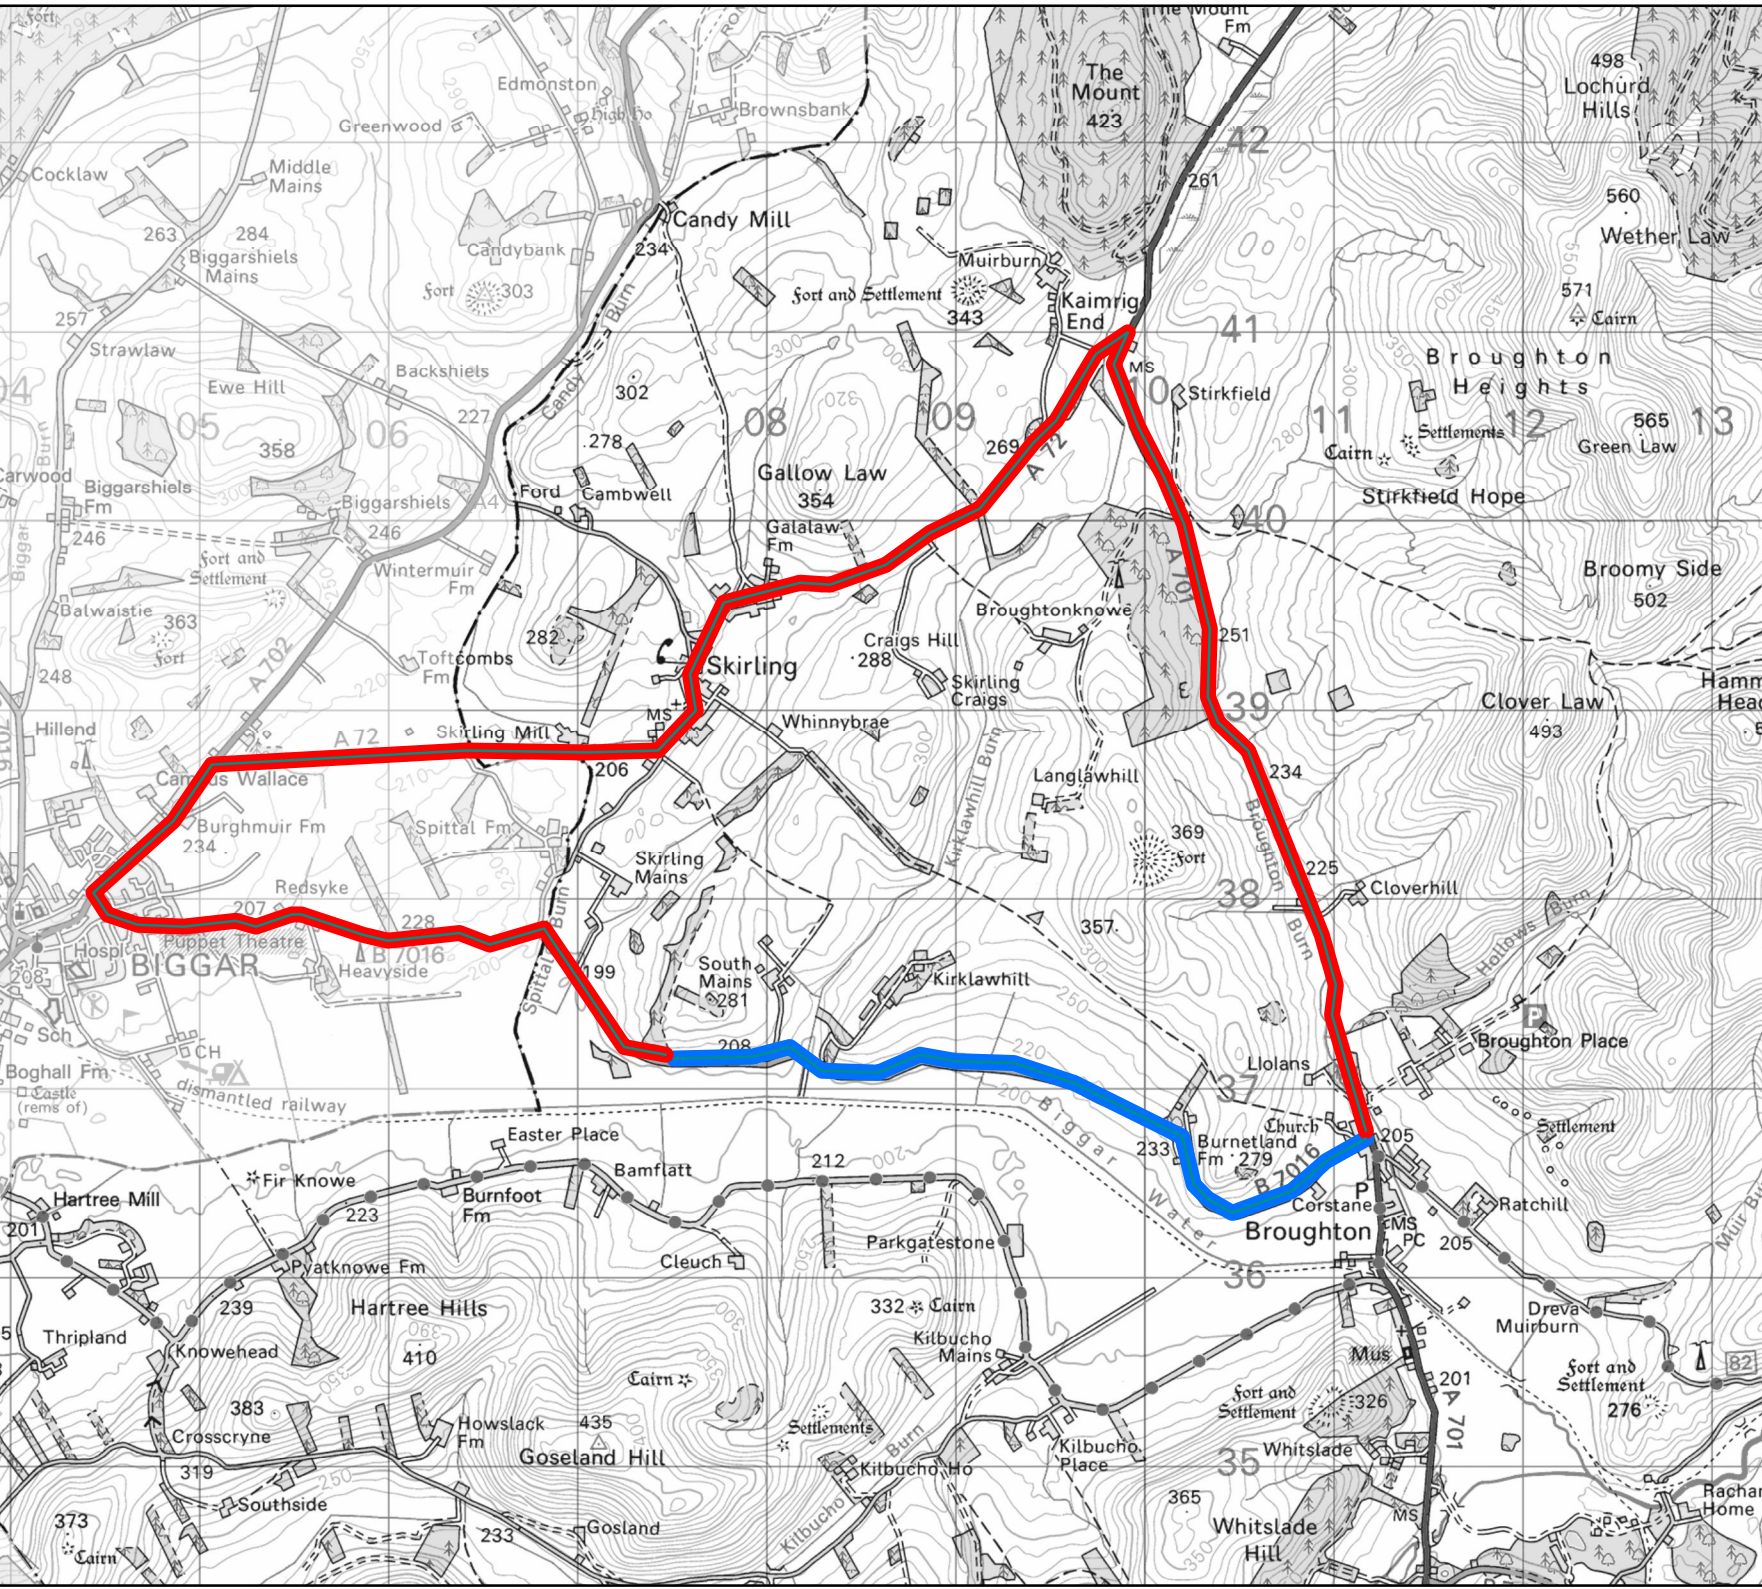

1:40,000

B7016 Broughton to Southmains Road Closure

Key:

-  Closure
-  Alternative Route

Reproduced by permission of Ordnance Survey on behalf of HMSO. © Crown copyright and database right 2015. All rights reserved. Ordnance Survey Licence number 100023423.