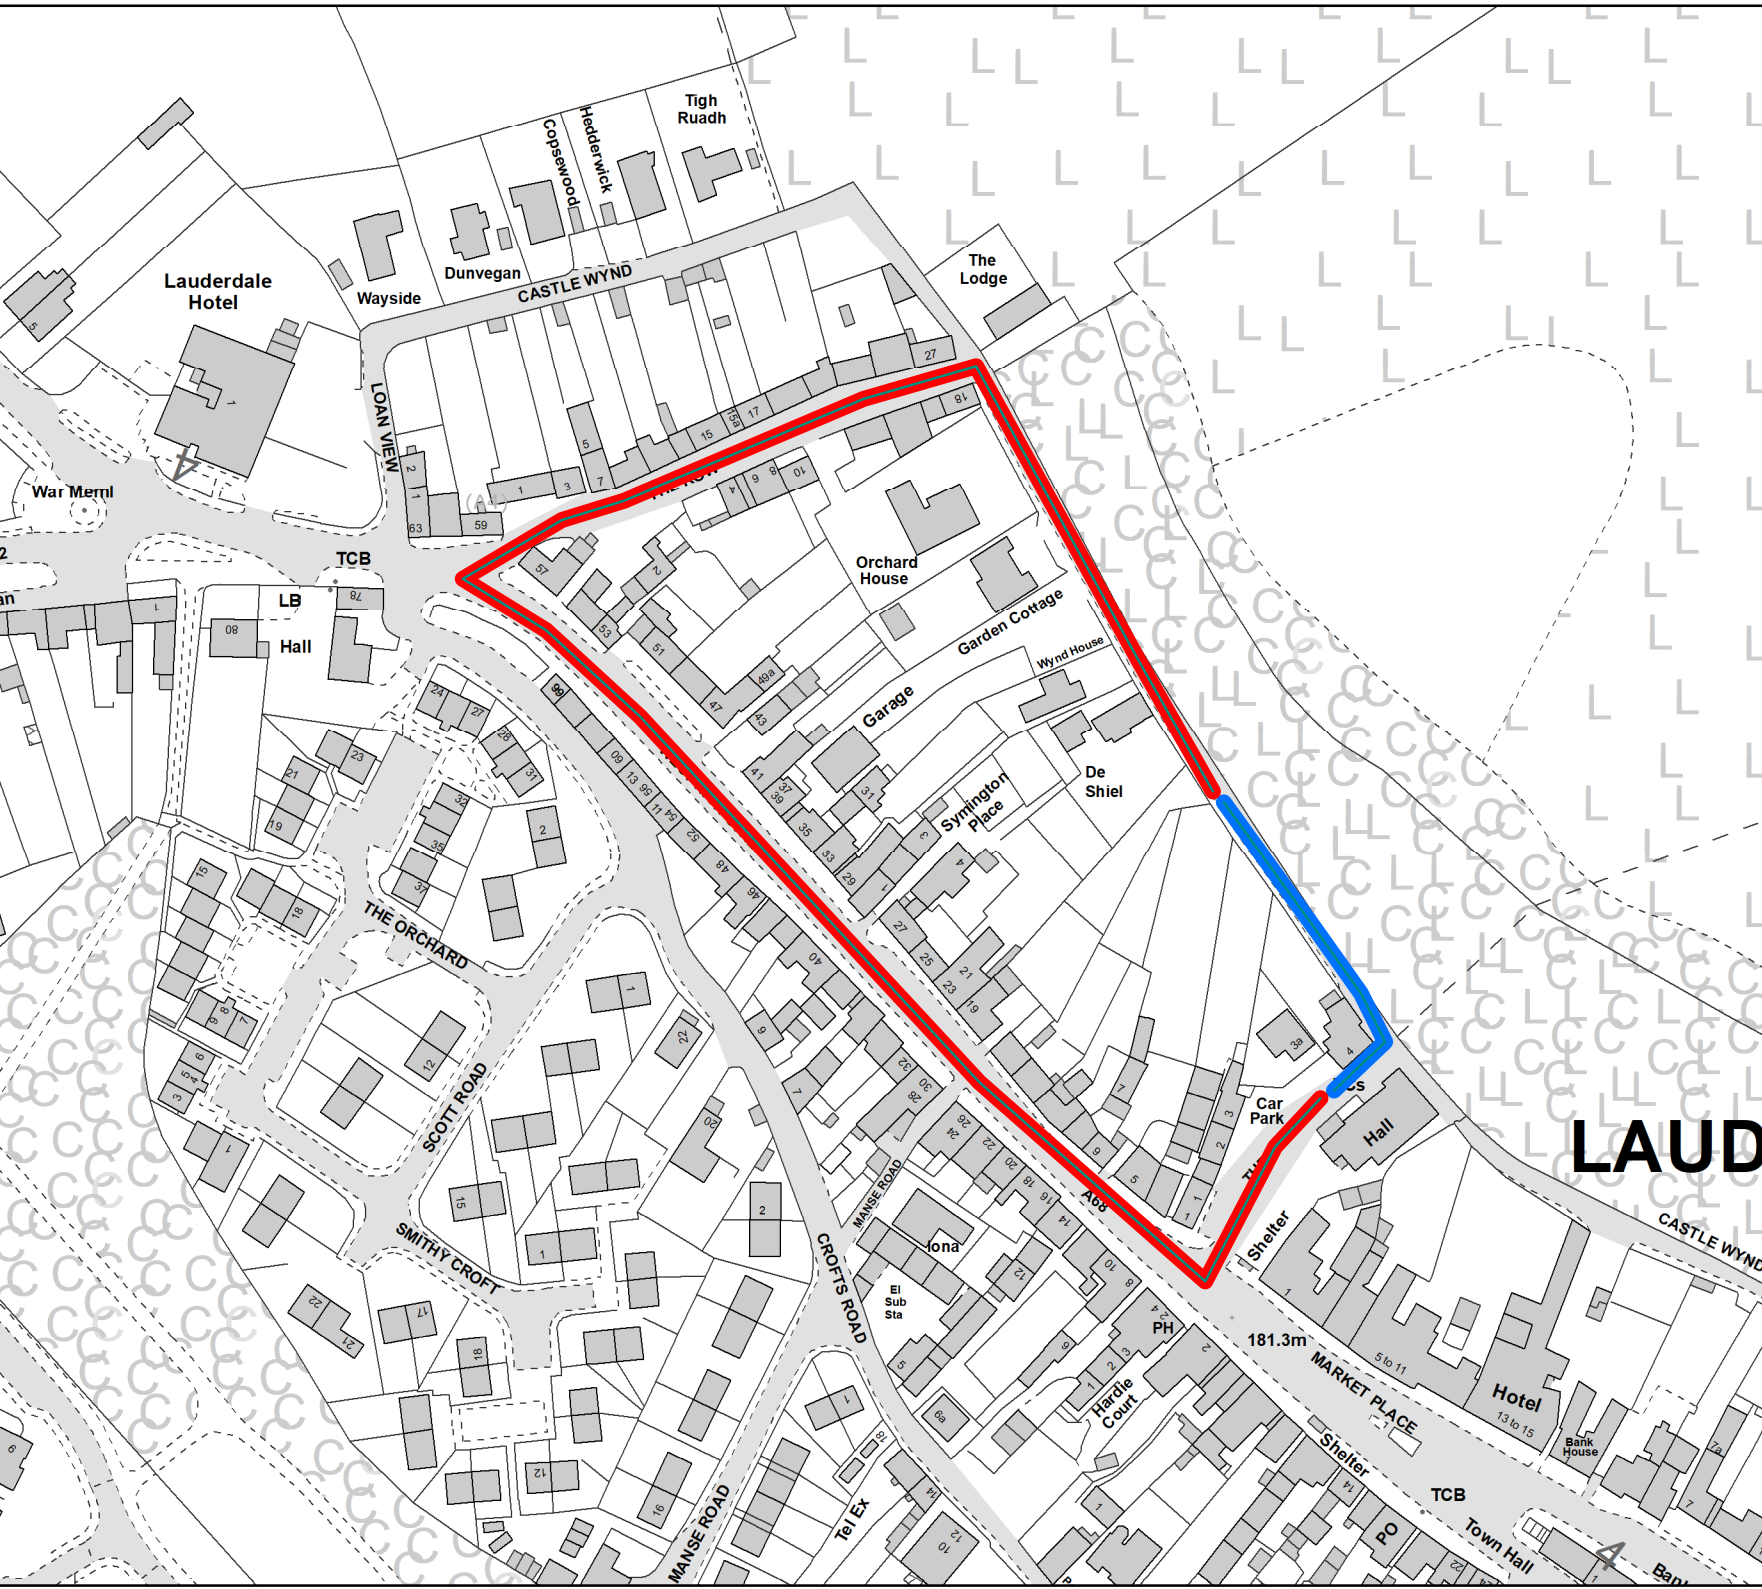

Castle Wynd Lauder

Road Closure

Key:

- Closure
- Alternative Route

LAUD