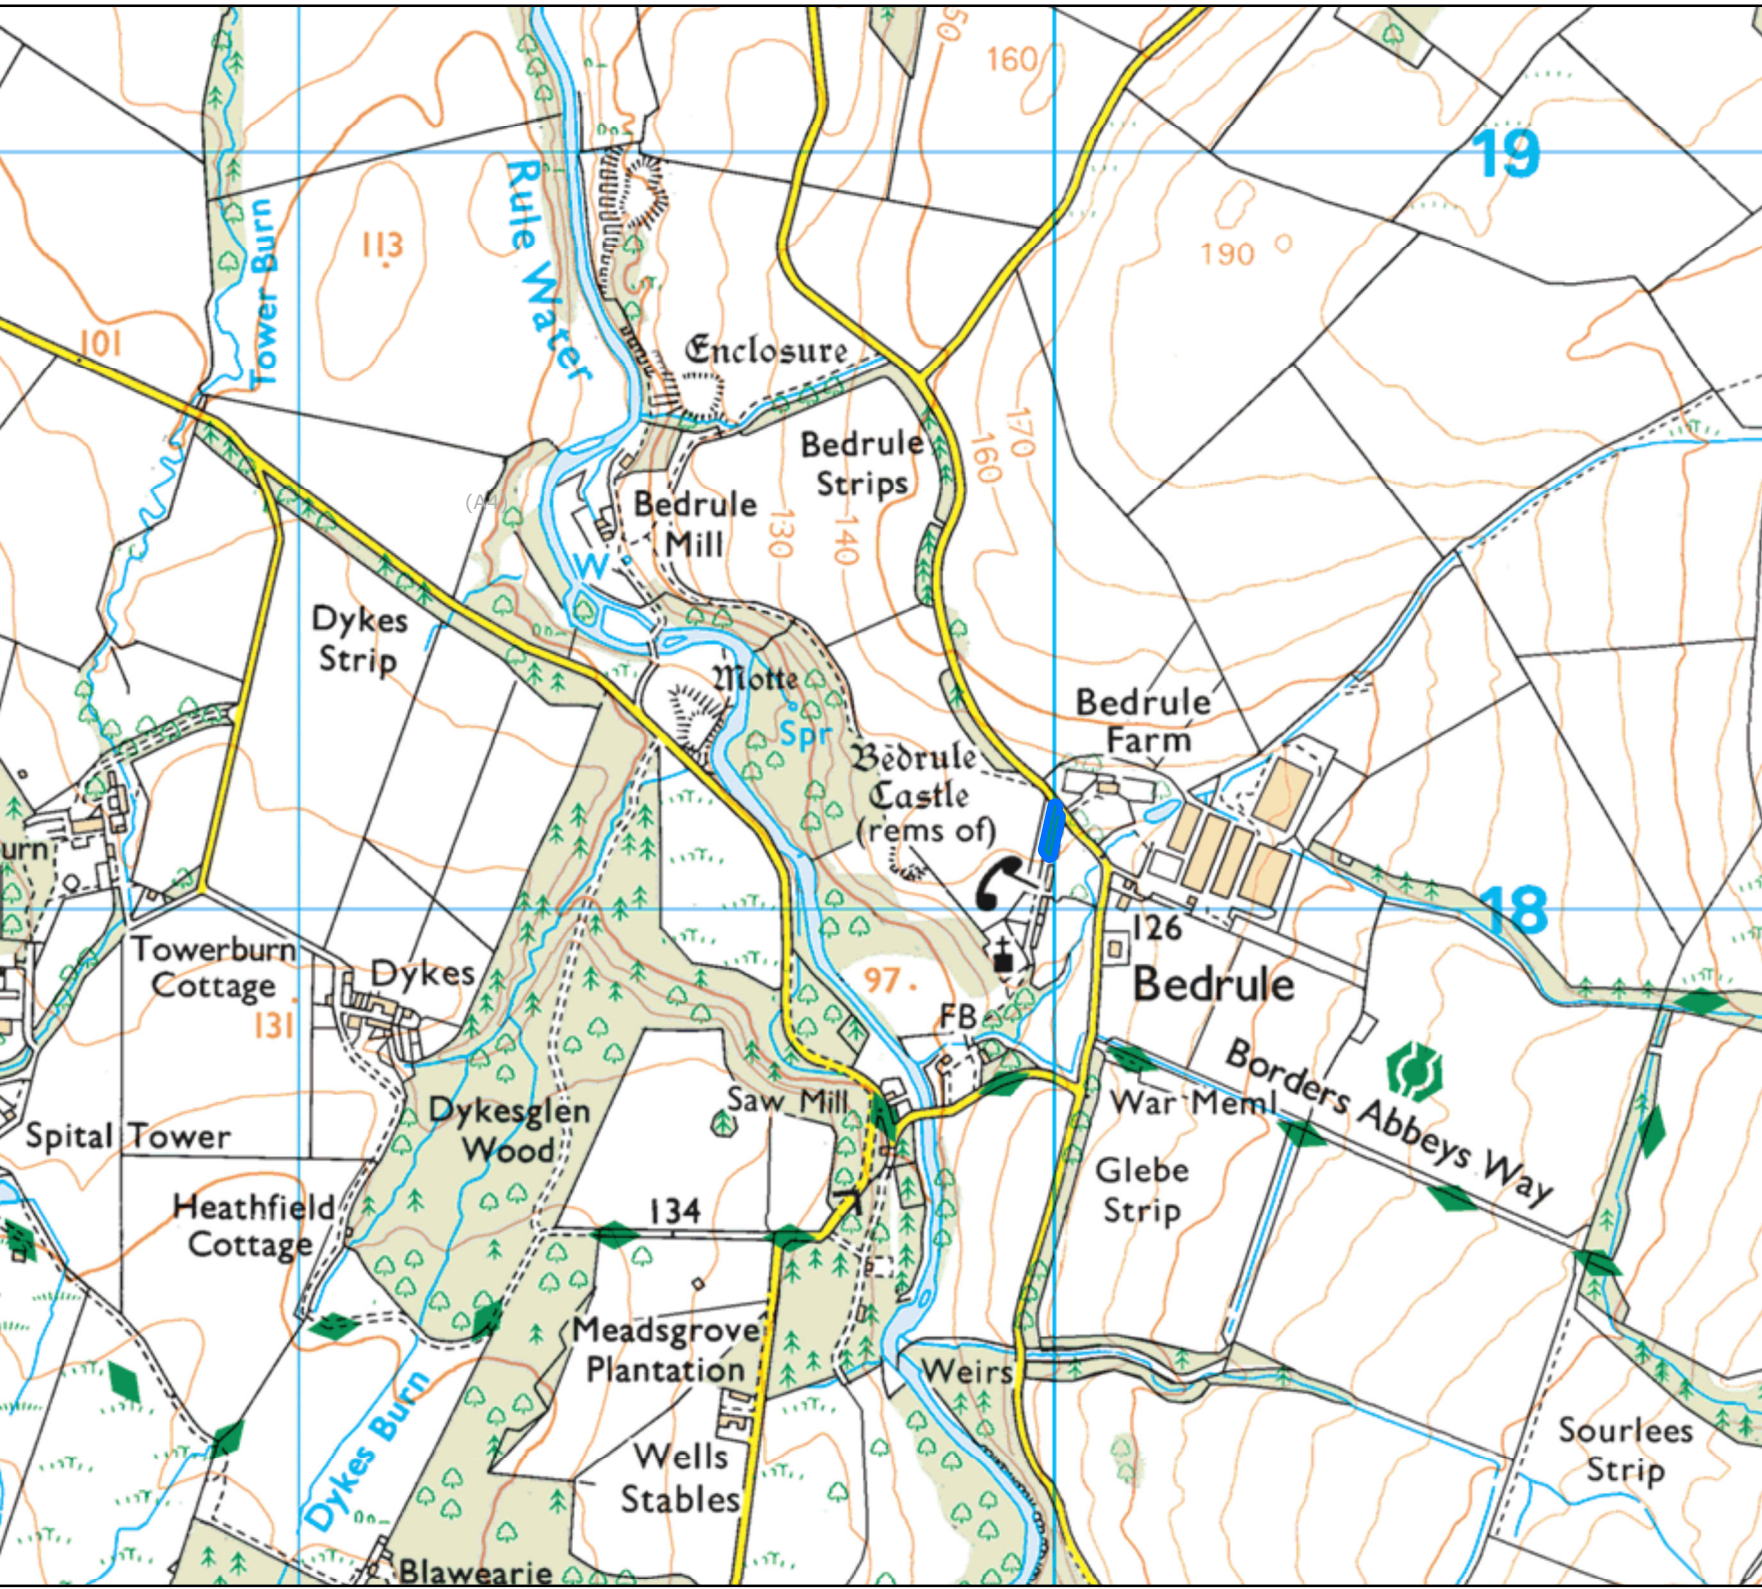

1:10,000

D60-3 Bedrule Cottages

Road Closure

Key:

-  Closure
-  Alternative Route