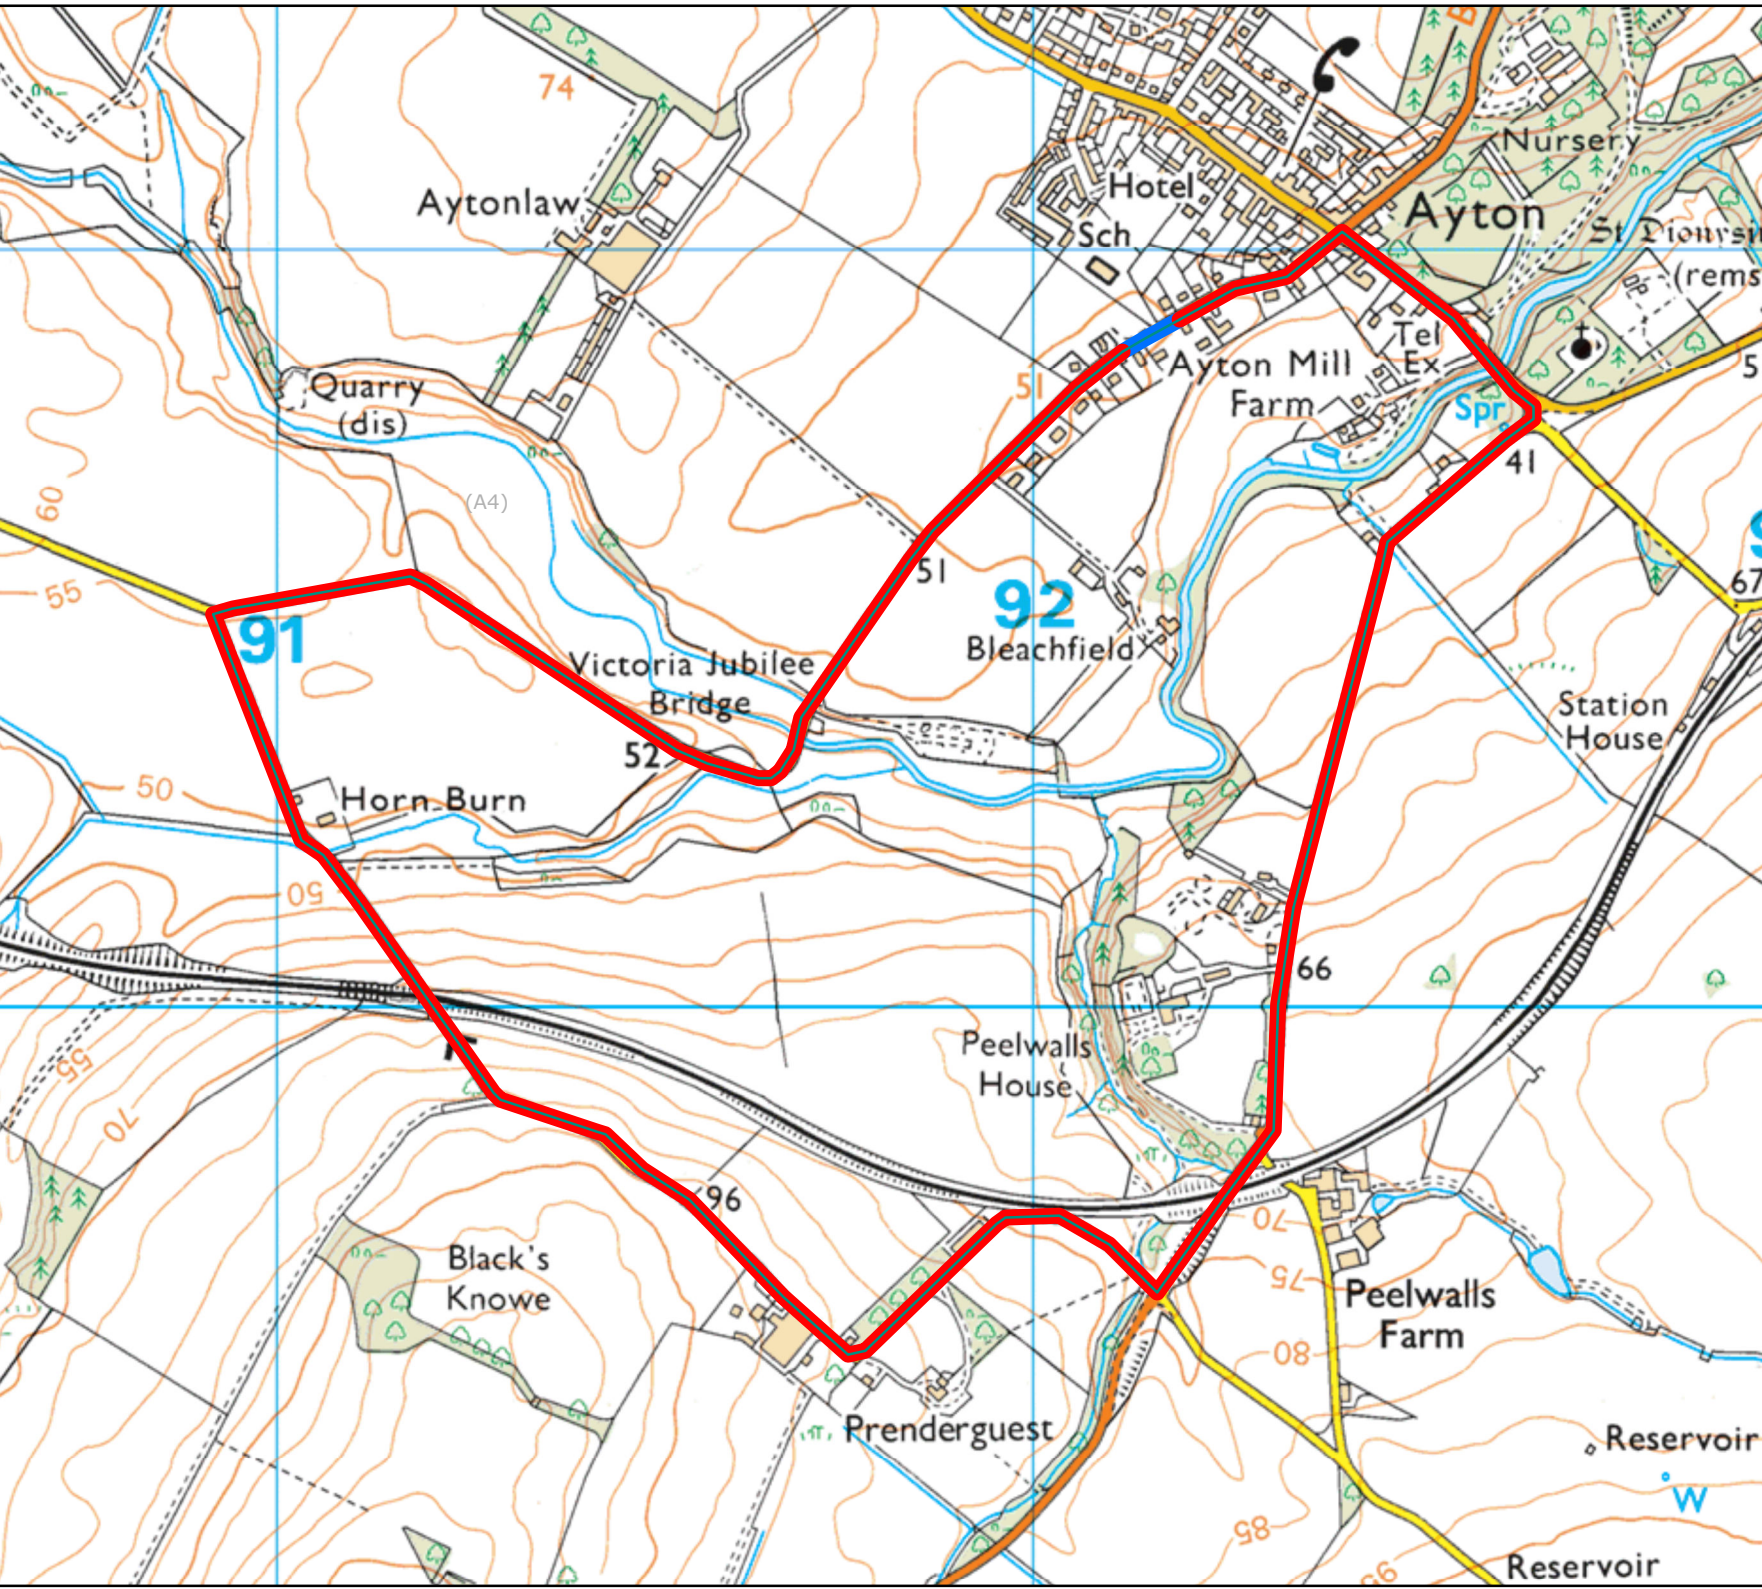

1:10,000

Beanburn Ayton Road Closure

Key:

-  Closure
-  Alternative Route