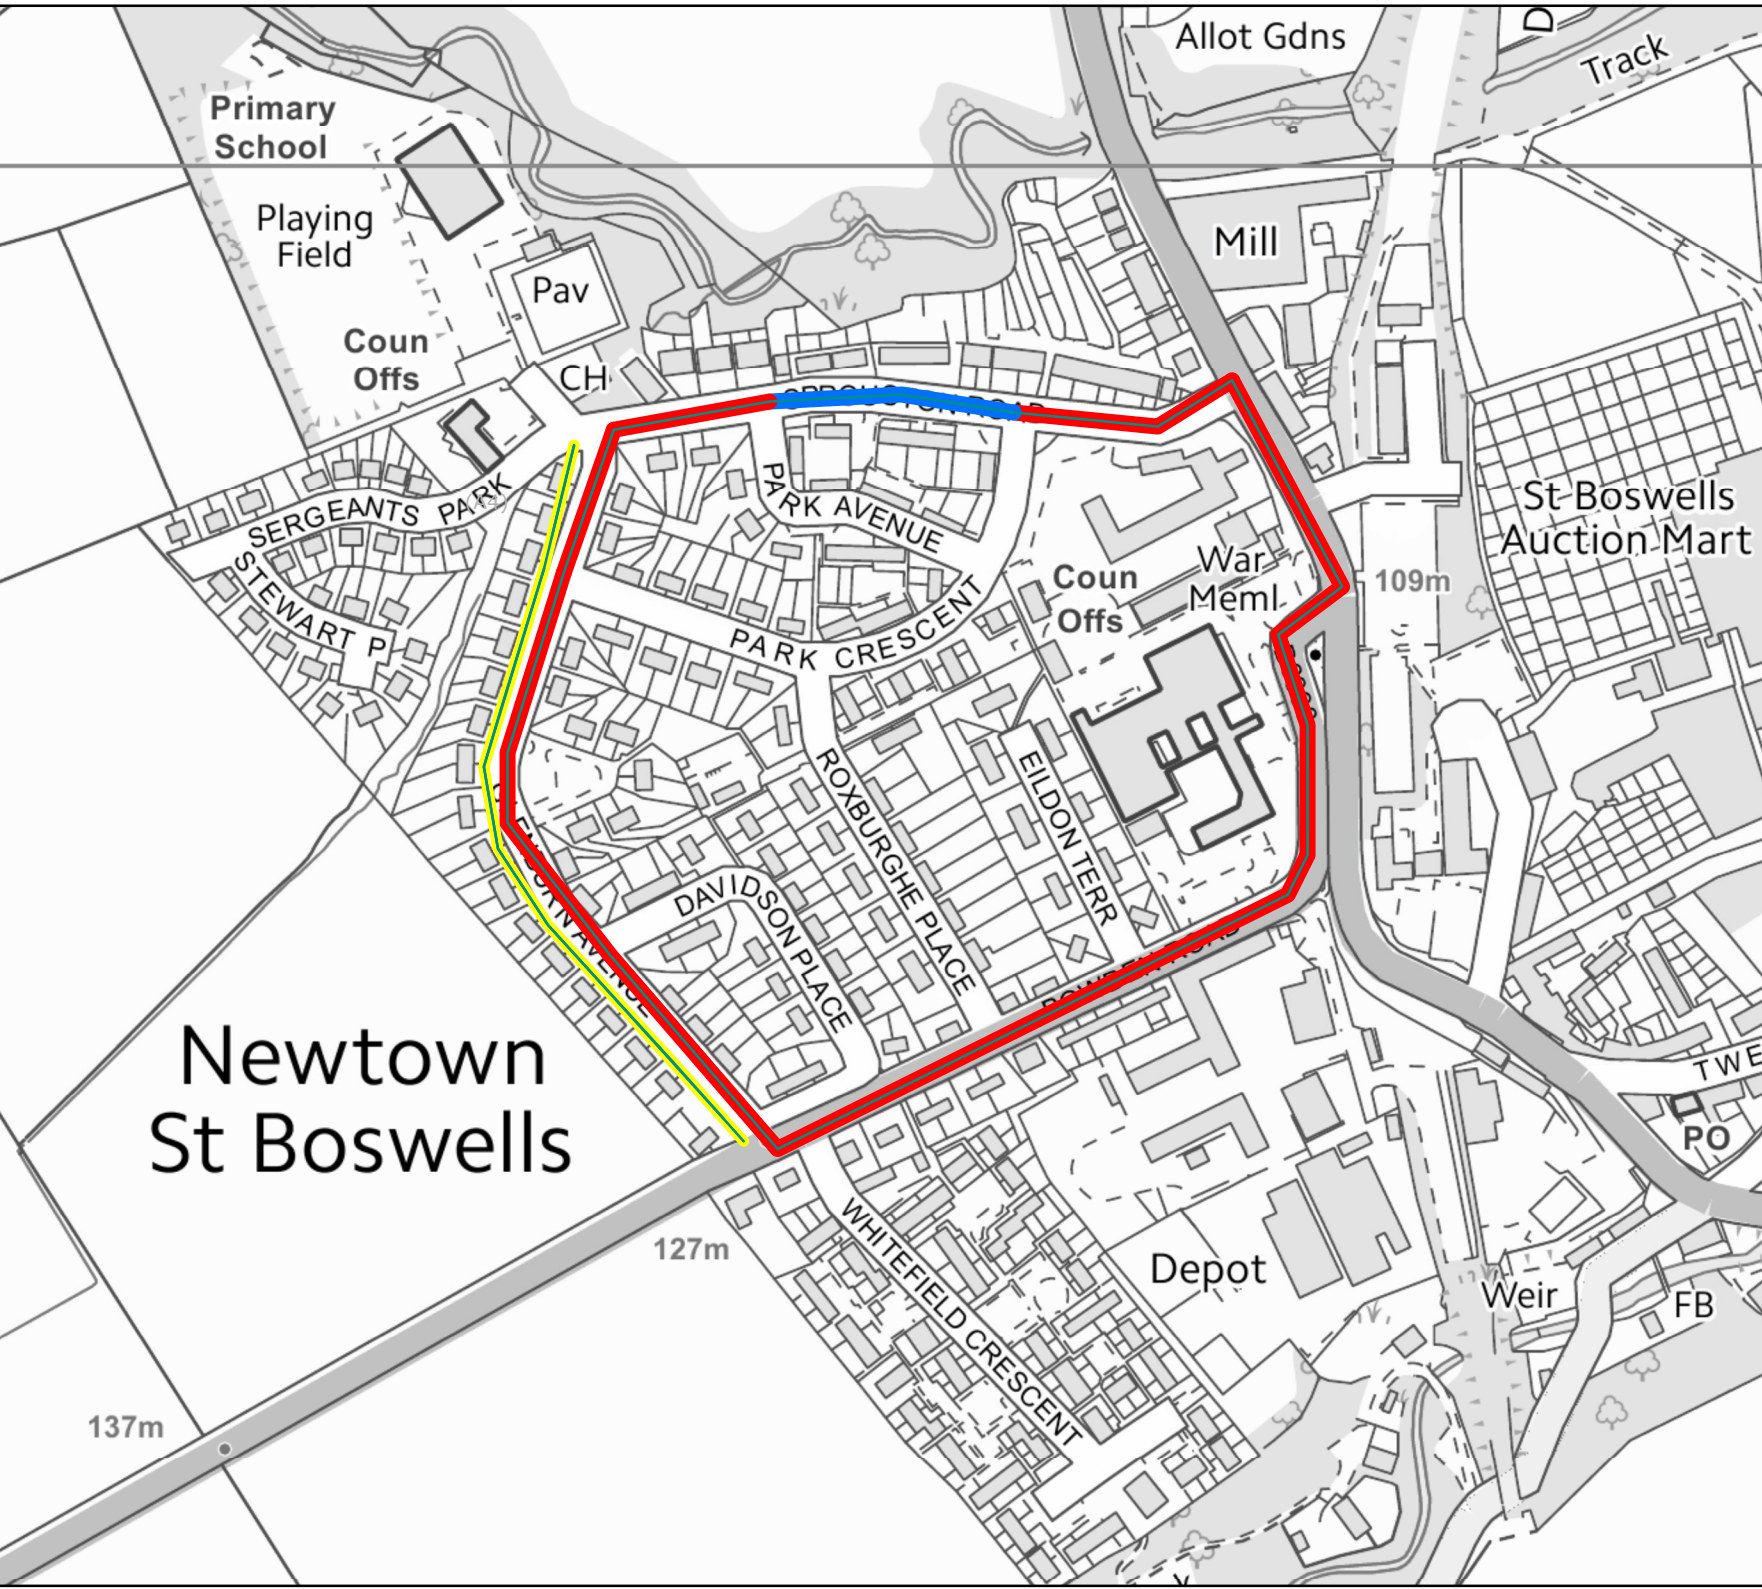

1:3,500

Sprouston Road - Glenburn Avenue Newtown St Boswells

Phase 2

Road Closure

Key:

- Closure
- Alternative Route
- No Waiting

Newtown St Boswells

Reproduced by permission of Ordnance Survey on behalf of HMSO. © Crown copyright and database right 2015. All rights reserved. Ordnance Survey Licence number 100023423.