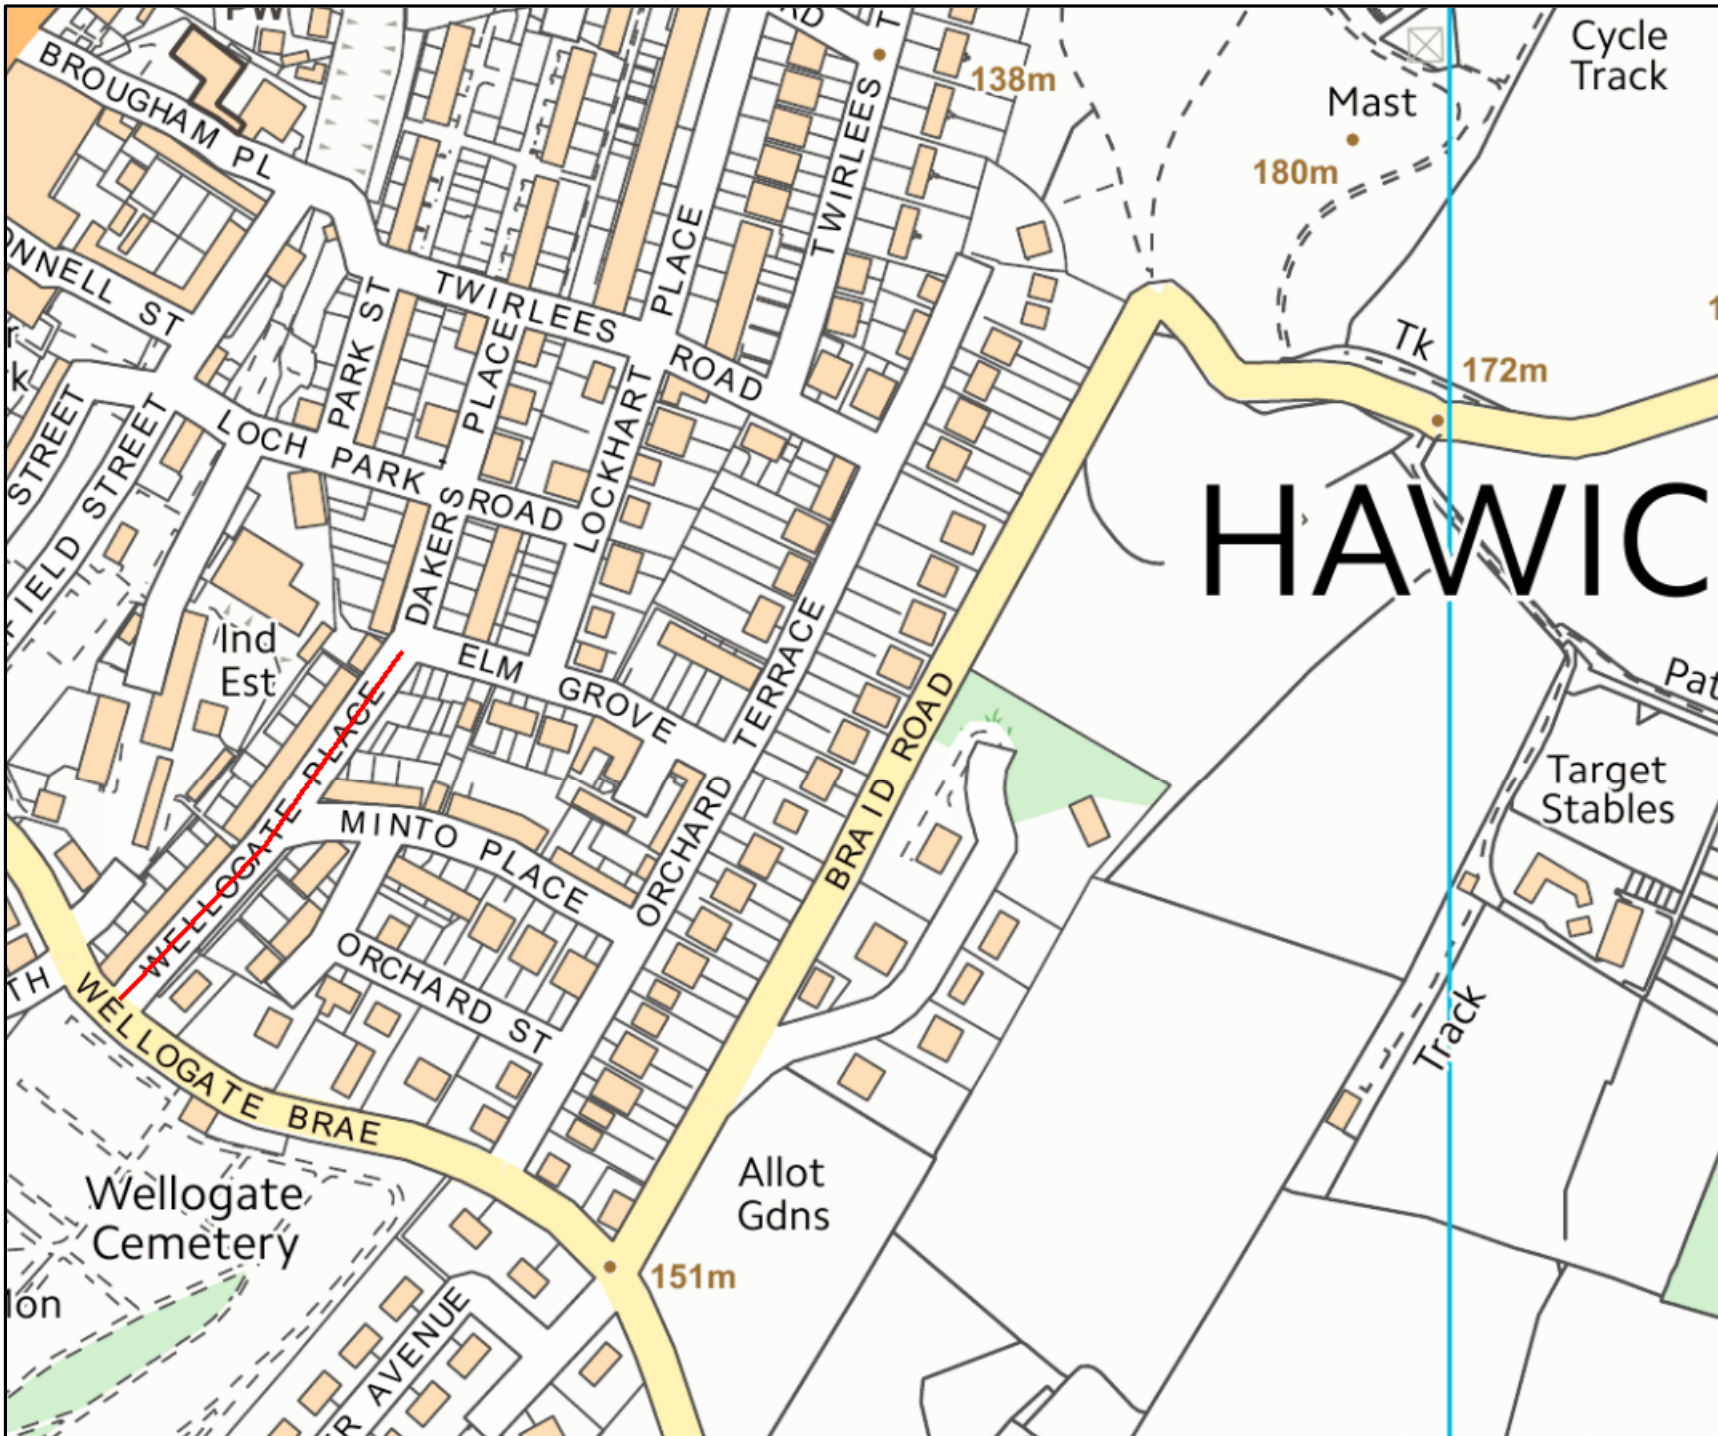

Wellogate Place, Hawick

7.5T Weight Restriction

© Crown copyright and database rights 2017 Ordnance Survey 100023423. Use of this data is subject to www.scotborders.gov.uk/finditcopyright target="">terms and conditions.

This map was produced using SBC's WebGIS system. For further information or help please contact FP_LVF@scotborders.gov.uk