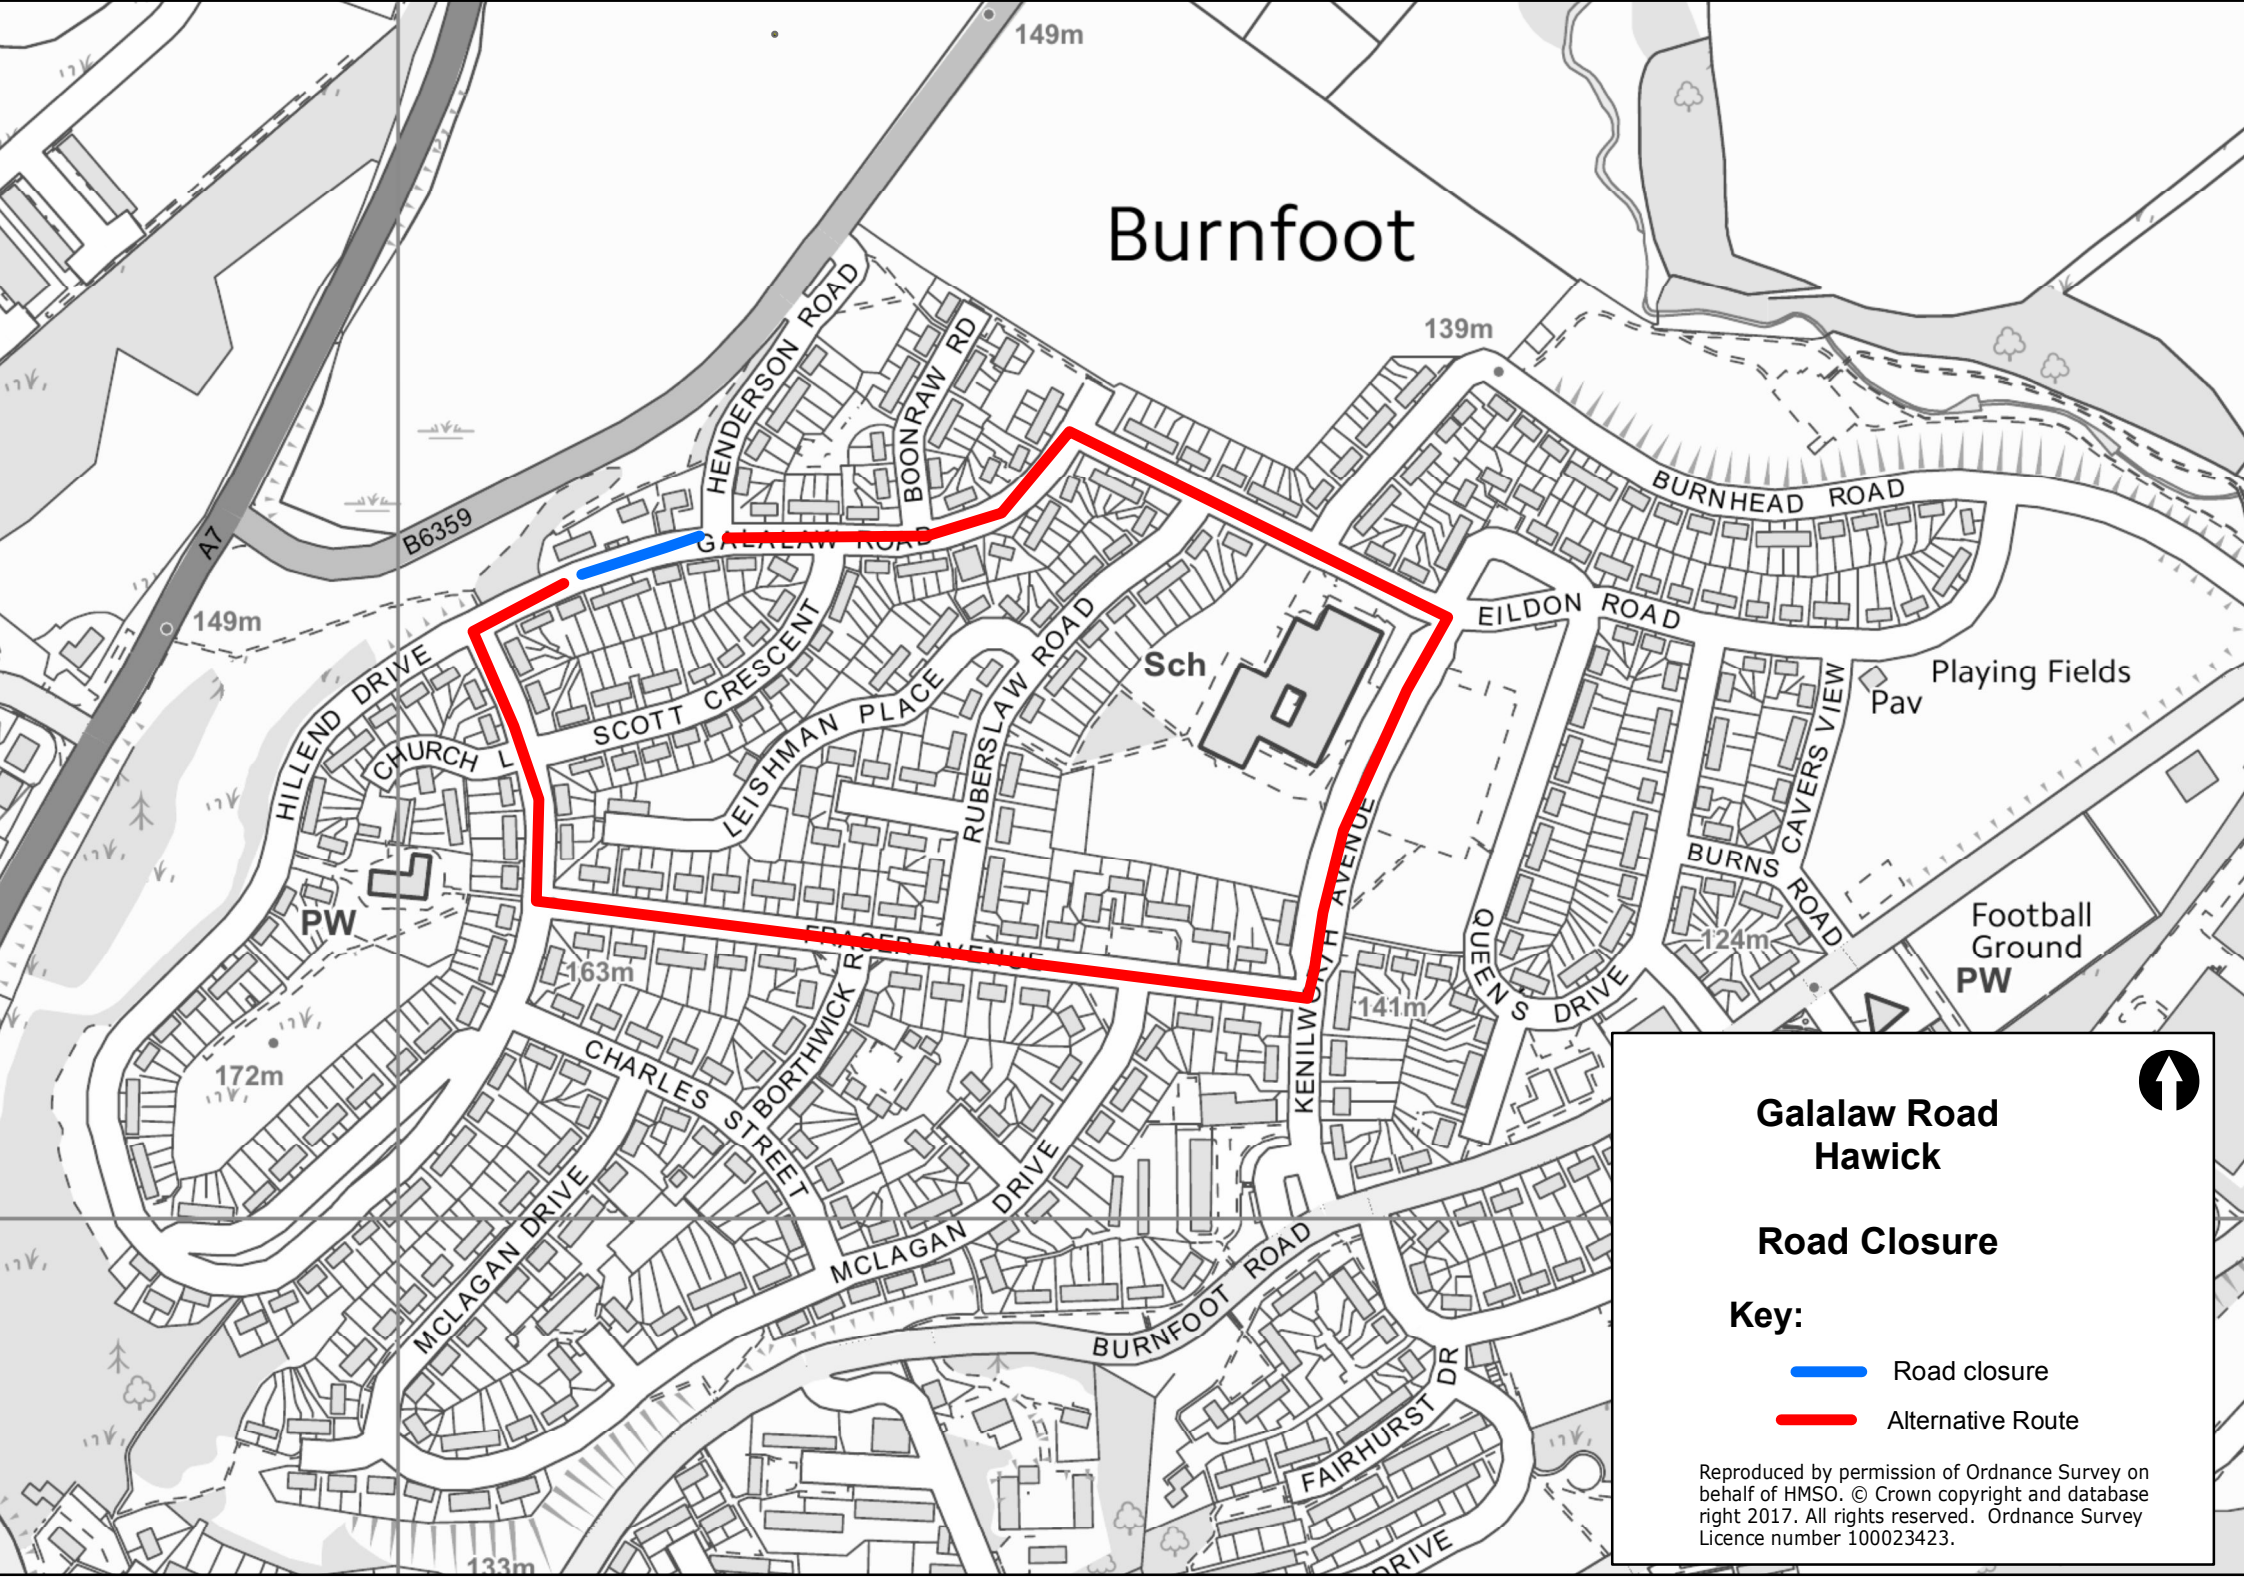

Burnfoot

**Galalaw Road
Hawick**

Road Closure

Key:

-  Road closure
-  Alternative Route

Reproduced by permission of Ordnance Survey on behalf of HMSO. © Crown copyright and database right 2017. All rights reserved. Ordnance Survey Licence number 100023423.